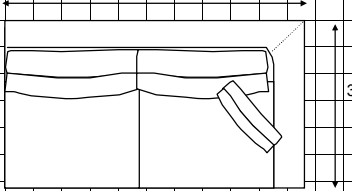

Bellevue

□ = 6" x 6"

Large Sofa 90" Sofa x

Mid-Size Sofa 75

Chair 40

Standard Sofa 85" Sofa

LAF-Mid-Size Sofa 75

Armless Chair 28

LAF-Large Sofa 85

RAF-Mid-Size Sofa 75

Corner 38"

RAF-Large Sofa 85

LAF-Love 64

LAF-Chaise 38"

Armless Sofa 85

RAF-Love 64

RAF-Chaise 38"

Armless Love 57

RAF-Chaise 38"

Bellevue

6" scale

LAF-Sofa with Corner

102"

RAF-Sofa with Corner