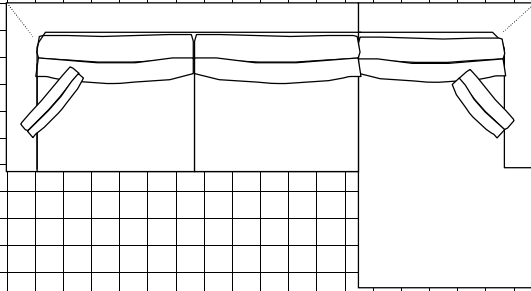

RAF-Chaise 38"

Armless Love 57

RAF-Chaise 38"

Bellevue

6" scale

LAF-Sofa with Corner

102"

RAF-Sofa with Corner

102"

38"

LAF-Sofa with corner and RAF-Love

102"

102"

LAF-Mid-Size Sofa and RAF-Chaise

113"

38"