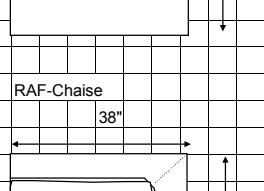

Bellevue

□ = 6" x 6"

Large Sofa 90" Sofa x

Mid-Size Sofa 75

Chair 40

Standard Sofa 85" Sofa

LAF-Mid-Size Sofa 75

Armless Chair 28

LAF-Large Sofa 85

RAF-Mid-Size Sofa 75

Corner 38"

RAF-Large Sofa 85

LAF-Love 64

LAF-Chaise 38"

Armless Sofa 85

RAF-Love 64

RAF-Chaise 38"

Armless Love 57

RAF-Chaise 38"

Bellevue

6" scale

LAF-Sofa with Corner

102"

RAF-Sofa with Corner

102"

38"

LAF-Sofa with corner and RAF-Love

102"

102"

LAF-Mid-Size Sofa and RAF-Chaise

113"

38"