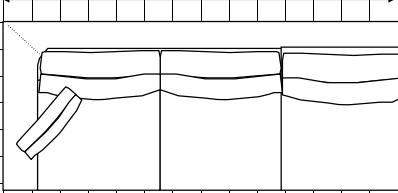

Bellevue

□ = 6" x 6"

Large Sofa 90" Sofa x

Mid-Size Sofa 75

Chair 40

Standard Sofa 85" Sofa

LAF-Mid-Size Sofa 75

Armless Chair 28

LAF-Large Sofa 85

RAF-Mid-Size Sofa 75

Corner 38"

RAF-Large Sofa 85

LAF-Love 64

LAF-Chaise 38"

Armless Sofa 85

RAF-Love 64