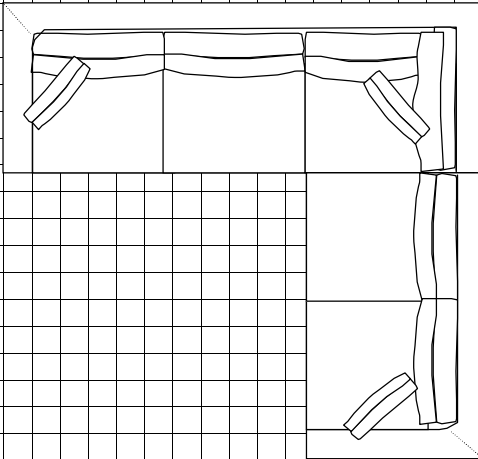

RAF-Chaise 38"

Armless Love 57

RAF-Chaise 38"

Bellevue

6" scale

LAF-Sofa with Corner

102"

RAF-Sofa with Corner

102"

38"

LAF-Sofa with corner and RAF-Love

102"

102"

LAF-Mid-Size Sofa and RAF-Chaise

113"

38"