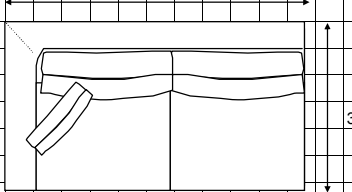

Bellevue

□ = 6" x 6"

Large Sofa 90" Sofa x

Mid-Size Sofa 75

Chair 40

Standard Sofa 85" Sofa

LAF-Mid-Size Sofa 75

Armless Chair 28

LAF-Large Sofa 85

RAF-Mid-Size Sofa 75

Corner 38"

RAF-Large Sofa 85

LAF-Love 64

LAF-Chaise 38"

Armless Sofa 85

RAF-Love 64

RAF-Chaise 38"

Armless Love 57

RAF-Chaise 38"

Bellevue

6" scale

LAF-Sofa with Corner

102"

RAF-Sofa with Corner

102"

38"

LAF-Sofa with corner and RAF-Love

102"

102"

LAF-Mid-Size Sofa and RAF-Chaise

113"

38"