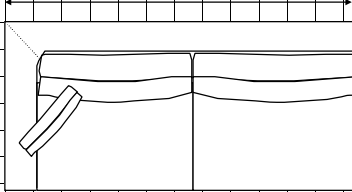

Bellevue

□ = 6" x 6"

Large Sofa 90" Sofa x

Mid-Size Sofa 75

Chair 40

Standard Sofa 85" Sofa

LAF-Mid-Size Sofa 75

Armless Chair 28

LAF-Large Sofa 85

RAF-Mid-Size Sofa 75

Corner 38"

RAF-Large Sofa 85

LAF-Love 64

LAF-Chaise 38"

Armless Sofa 85

RAF-Love 64