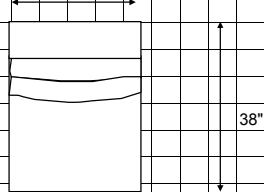

Bellevue

□ = 6" x 6"

Large Sofa 90" Sofa x

Mid-Size Sofa 75

Chair 40

Standard Sofa 85" Sofa

LAF-Mid-Size Sofa 75

Armless Chair 28

LAF-Large Sofa 85

RAF-Mid-Size Sofa 75

Corner 38"

RAF-Large Sofa 85

LAF-Love 64

LAF-Chaise 38"

Armless Sofa 85

RAF-Love 64