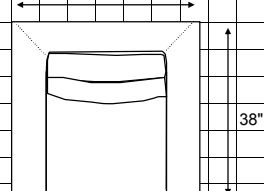

Bellevue

□ = 6" x 6"

Large Sofa 90" Sofa x

Mid-Size Sofa 75

Chair 40

Standard Sofa 85" Sofa

LAF-Mid-Size Sofa 75

Armless Chair 28

LAF-Large Sofa 85

RAF-Mid-Size Sofa 75

Corner 38"

RAF-Large Sofa 85

LAF-Love 64

LAF-Chaise 38"

Armless Sofa 85

RAF-Love 64