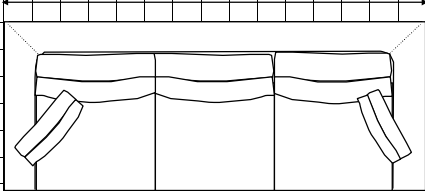

Bellevue

□ = 6" x 6"

Large Sofa 90" Sofa x

Mid-Size Sofa 75

Chair 40

Standard Sofa 85" Sofa

LAF-Mid-Size Sofa 75

Armless Chair 28

LAF-Large Sofa 85

RAF-Mid-Size Sofa 75

Corner 38"

RAF-Large Sofa 85

LAF-Love 64

LAF-Chaise 38"

Armless Sofa 85

RAF-Love 64

102"

38"

LAF-Sofa with corner and RAF-Love

102"

102"

LAF-Mid-Size Sofa and RAF-Chaise

113"

38"