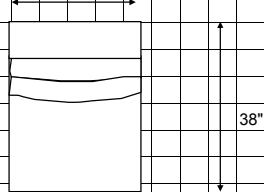

# Bellevue

□ = 6" x 6"

Large Sofa 90" Sofa x

Mid-Size Sofa 75"

Chair 40"

Standard Sofa 85" Sofa

LAF-Mid-Size Sofa 75"

Armless Chair 28"

LAF-Large Sofa 85"

RAF-Mid-Size Sofa 75"

Corner 38"

RAF-Large Sofa 85"

LAF-Love 64"

LAF-Chaise 38"

Armless Sofa 85"

RAF-Love 64"

38"

64"

□ = 6" x 6"