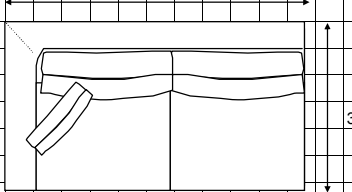

# Bellevue

□ = 6" x 6"

Large Sofa 90" Sofa x

Mid-Size Sofa 75"

Chair 40"

Standard Sofa 85" Sofa

LAF-Mid-Size Sofa 75"

Armless Chair 28"

LAF-Large Sofa 85"

RAF-Mid-Size Sofa 75"

Corner 38"

RAF-Large Sofa 85"

LAF-Love 64"

LAF-Chaise 38"

Armless Sofa 85"

RAF-Love 64"

RAF-Chaise 38"

Armless Love 57"

RAF-Chaise 38"

38"

64"

□ = 6" x 6"