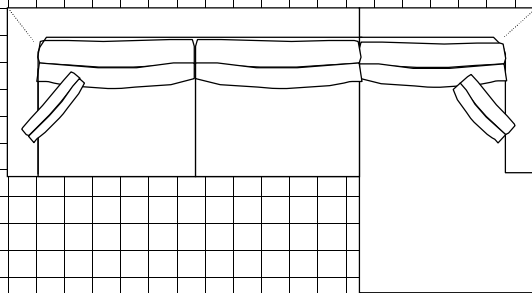

LAF-Mid-Size Sofa and RAF-Chaise

113"