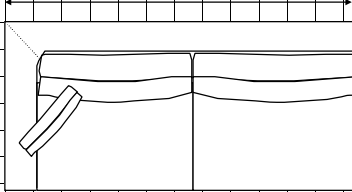

# Bellevue

□ = 6" x 6"

Large Sofa 90" Sofa x

Mid-Size Sofa 75"

Chair 40"

Standard Sofa 85" Sofa

LAF-Mid-Size Sofa 75"

Armless Chair 28"

LAF-Large Sofa 85"

RAF-Mid-Size Sofa 75"

Corner 38"

RAF-Large Sofa 85"

LAF-Love 64"

LAF-Chaise 38"

Armless Sofa 85"

RAF-Love 64"

38"

64"

□ = 6" x 6"