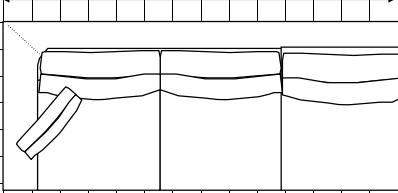

# Bellevue

□ = 6" x 6"

Large Sofa 90" Sofa x

Mid-Size Sofa 75"

Chair 40"

Standard Sofa 85" Sofa

LAF-Mid-Size Sofa 75"

Armless Chair 28"

LAF-Large Sofa 85"

RAF-Mid-Size Sofa 75"

Corner 38"

RAF-Large Sofa 85"

LAF-Love 64"

LAF-Chaise 38"

Armless Sofa 85"

RAF-Love 64"

38"

64"

□ = 6" x 6"