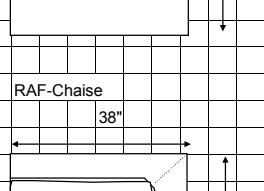

# Bellevue

□ = 6" x 6"

Large Sofa 90" Sofa x

Mid-Size Sofa 75"

Chair 40"

Standard Sofa 85" Sofa

LAF-Mid-Size Sofa 75"

Armless Chair 28"

LAF-Large Sofa 85"

RAF-Mid-Size Sofa 75"

Corner 38"

RAF-Large Sofa 85"

LAF-Love 64"

LAF-Chaise 38"

Armless Sofa 85"

RAF-Love 64"

RAF-Chaise 38"

Armless Love 57"

RAF-Chaise 38"

38"

64"

□ = 6" x 6"