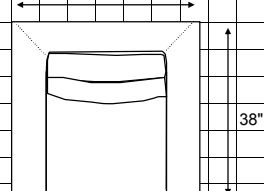

# Bellevue

□ = 6" x 6"

Large Sofa 90" Sofa x

Mid-Size Sofa 75"

Chair 40"

Standard Sofa 85" Sofa

LAF-Mid-Size Sofa 75"

Armless Chair 28"

LAF-Large Sofa 85"

RAF-Mid-Size Sofa 75"

Corner 38"

RAF-Large Sofa 85"

LAF-Love 64"

LAF-Chaise 38"

Armless Sofa 85"

RAF-Love 64"

38"

64"

□ = 6" x 6"