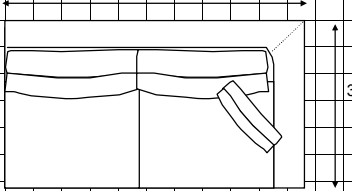

# Bellevue

□ = 6" x 6"

Large Sofa 90" Sofa x

Mid-Size Sofa 75"

Chair 40"

Standard Sofa 85" Sofa

LAF-Mid-Size Sofa 75"

Armless Chair 28"

LAF-Large Sofa 85"

RAF-Mid-Size Sofa 75"

Corner 38"

RAF-Large Sofa 85"

LAF-Love 64"

LAF-Chaise 38"

Armless Sofa 85"

RAF-Love 64"

RAF-Chaise 38"

Armless Love 57"

RAF-Chaise 38"

38"

64"

□ = 6" x 6"