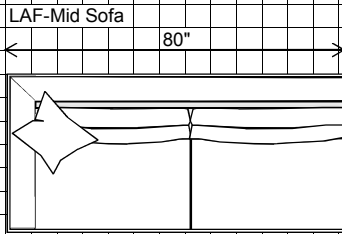

# Rocco

LSB-Bumper Sofa with Return & RAF-Sofa  
137"

LAF-Sofa & RSB-Bumper Sofa with Return  
137"

96"

LSB-Bumper Sofa with Return and RAF-Mid Sofa  
121"

LAF-Mid Sofa & RSB-Bumper Sofa with Return  
121"

96"

LSB-Mid Bumper Sofa with Return and RAF-Mid Sofa  
121"

LAF-Mid Sofa & RSB-Mid Bumper Sofa with Return  
121"

80"

**NATHAN ANTHONY**  
FINE FURNITURE MANUFACTURED IN THE USA

□ = 6" x 6"

**NATHAN ANTHONY**  
FINE FURNITURE MANUFACTURED IN THE USA

□ = 6" x 6"