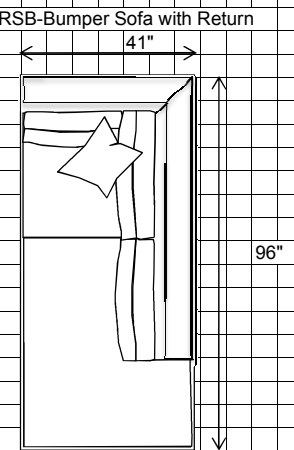

# Rocco

**NATHAN ANTHONY**  
FINE FURNITURE MANUFACTURED IN THE USA

□ = 6" x 6"  
Up dated 4/16/2012

# Rocco

LSB-Bumper Sofa with Return & RAF-Sofa  
137"

LAF-Sofa & RSB-Bumper Sofa with Return  
137"

96"

LSB-Bumper Sofa with Return and RAF-Mid Sofa  
121"

LAF-Mid Sofa & RSB-Bumper Sofa with Return  
121"

96"

LSB-Mid Bumper Sofa with Return and RAF-Mid Sofa  
121"

LAF-Mid Sofa & RSB-Mid Bumper Sofa with Return  
121"

80"

**NATHAN ANTHONY**  
FINE FURNITURE MANUFACTURED IN THE USA

□ = 6" x 6"

**NATHAN ANTHONY**  
FINE FURNITURE MANUFACTURED IN THE USA

□ = 6" x 6"