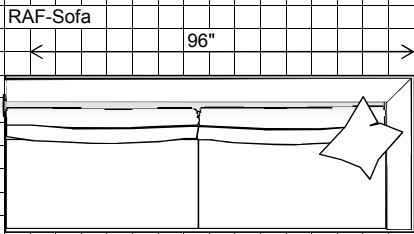

# Rocco

LSB-Bumper Sofa with Return & RAF-Sofa  
137"

LAF-Sofa & RSB-Bumper Sofa with Return  
137"

96"

LSB-Bumper Sofa with Return and RAF-Mid Sofa  
121"

LAF-Mid Sofa & RSB-Bumper Sofa with Return  
121"

96"

LSB-Mid Bumper Sofa with Return and RAF-Mid Sofa  
121"

LAF-Mid Sofa & RSB-Mid Bumper Sofa with Return  
121"

80"

**NATHAN ANTHONY**  
FINE FURNITURE MANUFACTURED IN THE USA

□ = 6" x 6"

**NATHAN ANTHONY**  
FINE FURNITURE MANUFACTURED IN THE USA

□ = 6" x 6"