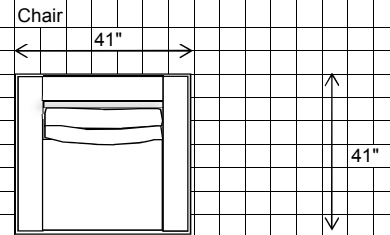

# Rocco

LSB-Bumper Sofa with Return & RAF-Sofa  
137"

LAF-Sofa & RSB-Bumper Sofa with Return  
137"

96"

LSB-Bumper Sofa with Return and RAF-Mid Sofa  
121"

LAF-Mid Sofa & RSB-Bumper Sofa with Return  
121"

96"

LSB-Mid Bumper Sofa with Return and RAF-Mid Sofa  
121"

LAF-Mid Sofa & RSB-Mid Bumper Sofa with Return  
121"

80"

**NATHAN ANTHONY**  
FINE FURNITURE MANUFACTURED IN THE USA

□ = 6" x 6"

**NATHAN ANTHONY**  
FINE FURNITURE MANUFACTURED IN THE USA

□ = 6" x 6"