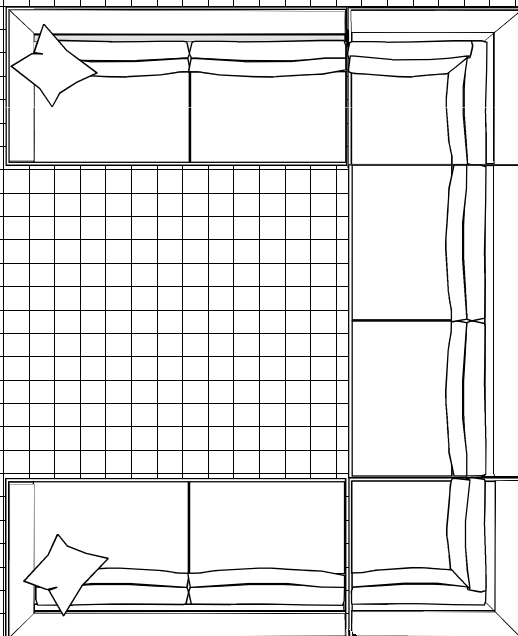

96"

LSB-Mid Bumper Sofa with Return and RAF-Mid Sofa  
121"

LAF-Mid Sofa & RSB-Mid Bumper Sofa with Return  
121"

80"

**NATHAN ANTHONY**  
FINE FURNITURE MANUFACTURED IN THE USA

□ = 6" x 6"

# Rocco

LAF-Mid Sofa, Corner and RAF-Mid Sofa  
121"

LAF-Mid Sofa, Corner, Armless Mid Sofa & RSB-Bumper Sofa with Return  
121"

LAF-Mid Sofa, Corner, Armless-Mid Sofa, Corner & RAF-Mid Sofa  
121"

LSB-Bumper Sofa w/rtrn, Armless Mid-Sofa and RSB-Bumper Sofa w/rtrn  
96"

**NATHAN ANTHONY**  
FINE FURNITURE MANUFACTURED IN THE USA

□ = 6" x 6"