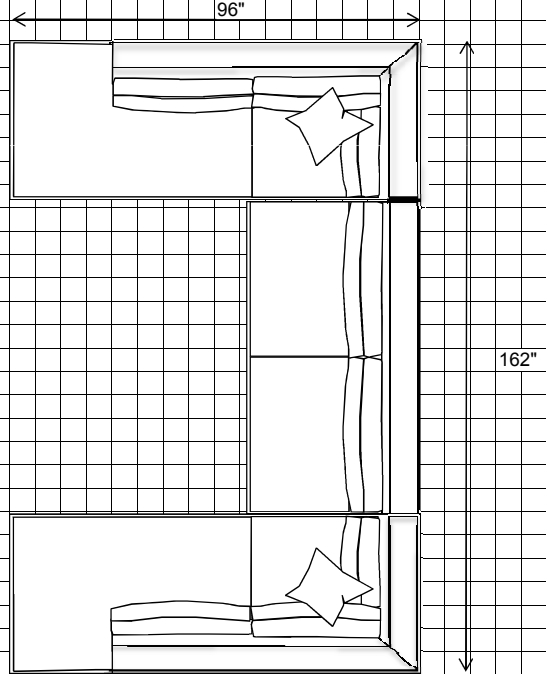

96"

LSB-Mid Bumper Sofa with Return and RAF-Mid Sofa  
121"

LAF-Mid Sofa & RSB-Mid Bumper Sofa with Return  
121"

80"

**NATHAN ANTHONY**  
FINE FURNITURE MANUFACTURED IN THE USA

□ = 6" x 6"

# Rocco

LAF-Mid Sofa, Corner and RAF-Mid Sofa  
121"

LAF-Mid Sofa, Corner, Armless Mid Sofa & RSB-Bumper Sofa with Return  
121"

LAF-Mid Sofa, Corner, Armless-Mid Sofa, Corner & RAF-Mid Sofa  
121"

LSB-Bumper Sofa w/rtrn, Armless Mid-Sofa and RSB-Bumper Sofa w/rtrn  
96"

**NATHAN ANTHONY**  
FINE FURNITURE MANUFACTURED IN THE USA

□ = 6" x 6"