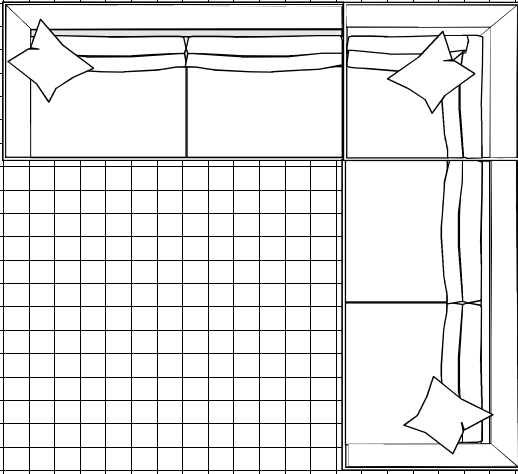

# Rocco

LSB-Bumper Sofa with Return & RAF-Sofa  
137"

LAF-Sofa & RSB-Bumper Sofa with Return  
137"

96"

LSB-Bumper Sofa with Return and RAF-Mid Sofa  
121"

LAF-Mid Sofa & RSB-Bumper Sofa with Return  
121"

96"

LSB-Mid Bumper Sofa with Return and RAF-Mid Sofa  
121"

LAF-Mid Sofa & RSB-Mid Bumper Sofa with Return  
121"

80"

**NATHAN ANTHONY**  
FINE FURNITURE MANUFACTURED IN THE USA

□ = 6" x 6"

# Rocco

LAF-Mid Sofa, Corner and RAF-Mid Sofa  
121"

LAF-Mid Sofa, Corner, Armless Mid Sofa & RSB-Bumper Sofa with Return  
121"

LAF-Mid Sofa, Corner, Armless-Mid Sofa, Corner & RAF-Mid Sofa  
121"

LSB-Bumper Sofa w/rtrn, Armless Mid-Sofa and RSB-Bumper Sofa w/rtrn  
96"

**NATHAN ANTHONY**  
FINE FURNITURE MANUFACTURED IN THE USA

□ = 6" x 6"