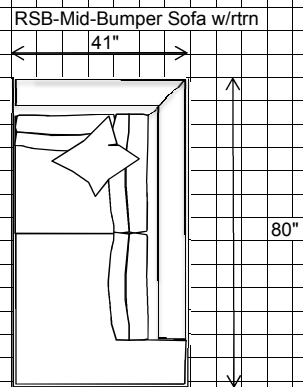

# Rocco

**NATHAN ANTHONY**  
FINE FURNITURE MANUFACTURED IN THE USA

□ = 6" x 6"  
Up dated 4/16/2012

# Rocco

LSB-Bumper Sofa with Return & RAF-Sofa  
137"

LAF-Sofa & RSB-Bumper Sofa with Return  
137"

96"

LSB-Bumper Sofa with Return and RAF-Mid Sofa  
121"

LAF-Mid Sofa & RSB-Bumper Sofa with Return  
121"

96"

LSB-Mid Bumper Sofa with Return and RAF-Mid Sofa  
121"

LAF-Mid Sofa & RSB-Mid Bumper Sofa with Return  
121"

80"

**NATHAN ANTHONY**  
FINE FURNITURE MANUFACTURED IN THE USA

□ = 6" x 6"

**NATHAN ANTHONY**  
FINE FURNITURE MANUFACTURED IN THE USA

□ = 6" x 6"