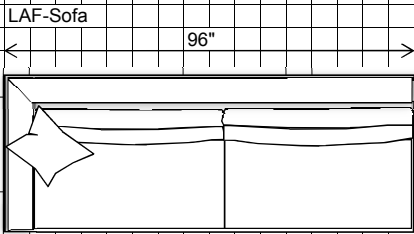

# Rocco

**NATHAN ANTHONY**  
FINE FURNITURE MANUFACTURED IN THE USA

□ = 6" x 6"  
Up dated 4/16/2012

# Rocco

LSB-Bumper Sofa with Return & RAF-Sofa  
137"

LAF-Sofa & RSB-Bumper Sofa with Return  
137"

96"

LSB-Bumper Sofa with Return and RAF-Mid Sofa  
121"

LAF-Mid Sofa & RSB-Bumper Sofa with Return  
121"

96"

LSB-Mid Bumper Sofa with Return and RAF-Mid Sofa  
121"

LAF-Mid Sofa & RSB-Mid Bumper Sofa with Return  
121"

80"

**NATHAN ANTHONY**  
FINE FURNITURE MANUFACTURED IN THE USA

□ = 6" x 6"

**NATHAN ANTHONY**  
FINE FURNITURE MANUFACTURED IN THE USA

□ = 6" x 6"