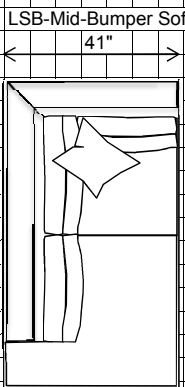

# Rocco

**NATHAN ANTHONY**  
FINE FURNITURE MANUFACTURED IN THE USA

□ = 6" x 6"  
Up dated 4/16/2012

# Rocco

LSB-Bumper Sofa with Return & RAF-Sofa  
137"

LAF-Sofa & RSB-Bumper Sofa with Return  
137"

96"

LSB-Bumper Sofa with Return and RAF-Mid Sofa  
121"

LAF-Mid Sofa & RSB-Bumper Sofa with Return  
121"

96"

LSB-Mid Bumper Sofa with Return and RAF-Mid Sofa  
121"

LAF-Mid Sofa & RSB-Mid Bumper Sofa with Return  
121"

80"

**NATHAN ANTHONY**  
FINE FURNITURE MANUFACTURED IN THE USA

□ = 6" x 6"

**NATHAN ANTHONY**  
FINE FURNITURE MANUFACTURED IN THE USA

□ = 6" x 6"