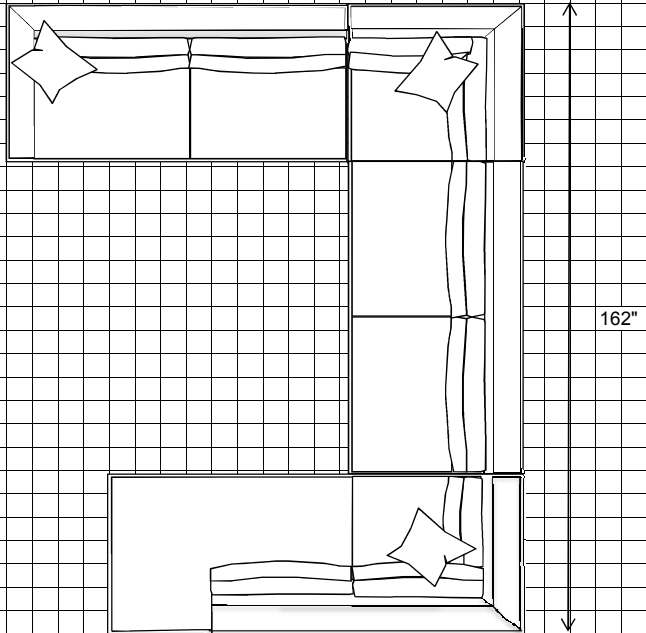

# Rocco

LSB-Bumper Sofa with Return & RAF-Sofa  
137"

LAF-Sofa & RSB-Bumper Sofa with Return  
137"

96"

LSB-Bumper Sofa with Return and RAF-Mid Sofa  
121"

LAF-Mid Sofa & RSB-Bumper Sofa with Return  
121"

96"

LSB-Mid Bumper Sofa with Return and RAF-Mid Sofa  
121"

LAF-Mid Sofa & RSB-Mid Bumper Sofa with Return  
121"

80"

**NATHAN ANTHONY**  
FINE FURNITURE MANUFACTURED IN THE USA

□ = 6" x 6"

# Rocco

LAF-Mid Sofa, Corner and RAF-Mid Sofa  
121"

LAF-Mid Sofa, Corner, Armless Mid Sofa & RSB-Bumper Sofa with Return  
121"

LAF-Mid Sofa, Corner, Armless-Mid Sofa, Corner & RAF-Mid Sofa  
121"

LSB-Bumper Sofa w/rtrn, Armless Mid-Sofa and RSB-Bumper Sofa w/rtrn  
96"

**NATHAN ANTHONY**  
FINE FURNITURE MANUFACTURED IN THE USA

□ = 6" x 6"