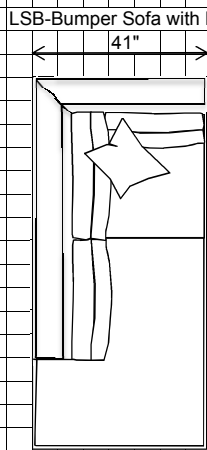

# Rocco

**NATHAN ANTHONY**  
FINE FURNITURE MANUFACTURED IN THE USA

□ = 6" x 6"  
Up dated 4/16/2012

# Rocco

LSB-Bumper Sofa with Return & RAF-Sofa  
137"

LAF-Sofa & RSB-Bumper Sofa with Return  
137"

96"

LSB-Bumper Sofa with Return and RAF-Mid Sofa  
121"

LAF-Mid Sofa & RSB-Bumper Sofa with Return  
121"

96"

LSB-Mid Bumper Sofa with Return and RAF-Mid Sofa  
121"

LAF-Mid Sofa & RSB-Mid Bumper Sofa with Return  
121"

80"

**NATHAN ANTHONY**  
FINE FURNITURE MANUFACTURED IN THE USA

□ = 6" x 6"

**NATHAN ANTHONY**  
FINE FURNITURE MANUFACTURED IN THE USA

□ = 6" x 6"