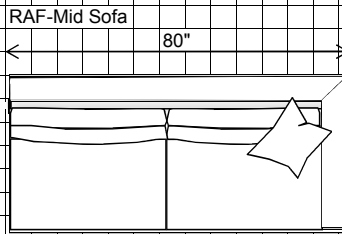

# Rocco

LSB-Bumper Sofa with Return & RAF-Sofa  
137"

LAF-Sofa & RSB-Bumper Sofa with Return  
137"

96"

LSB-Bumper Sofa with Return and RAF-Mid Sofa  
121"

LAF-Mid Sofa & RSB-Bumper Sofa with Return  
121"

96"

LSB-Mid Bumper Sofa with Return and RAF-Mid Sofa  
121"

LAF-Mid Sofa & RSB-Mid Bumper Sofa with Return  
121"

80"

**NATHAN ANTHONY**  
FINE FURNITURE MANUFACTURED IN THE USA

□ = 6" x 6"

**NATHAN ANTHONY**  
FINE FURNITURE MANUFACTURED IN THE USA

□ = 6" x 6"