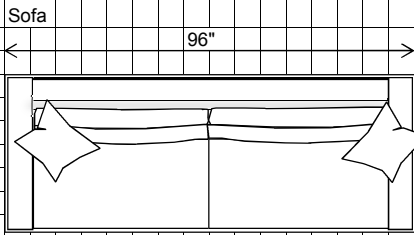

# Rocco

**NATHAN ANTHONY**  
FINE FURNITURE MANUFACTURED IN THE USA

□ = 6" x 6"  
Up dated 4/16/2012

# Rocco

LSB-Bumper Sofa with Return & RAF-Sofa  
137"

LAF-Sofa & RSB-Bumper Sofa with Return  
137"

96"

LSB-Bumper Sofa with Return and RAF-Mid Sofa  
121"

LAF-Mid Sofa & RSB-Bumper Sofa with Return  
121"

96"

LSB-Mid Bumper Sofa with Return and RAF-Mid Sofa  
121"

LAF-Mid Sofa & RSB-Mid Bumper Sofa with Return  
121"

80"

**NATHAN ANTHONY**  
FINE FURNITURE MANUFACTURED IN THE USA

□ = 6" x 6"

**NATHAN ANTHONY**  
FINE FURNITURE MANUFACTURED IN THE USA

□ = 6" x 6"