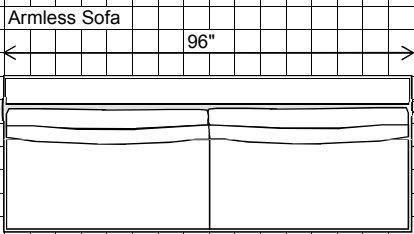

# Rocco

**NATHAN ANTHONY**  
FINE FURNITURE MANUFACTURED IN THE USA

□ = 6" x 6"  
Up dated 4/16/2012

# Rocco

LSB-Bumper Sofa with Return & RAF-Sofa  
137"

LAF-Sofa & RSB-Bumper Sofa with Return  
137"

96"

LSB-Bumper Sofa with Return and RAF-Mid Sofa  
121"

LAF-Mid Sofa & RSB-Bumper Sofa with Return  
121"

96"

LSB-Mid Bumper Sofa with Return and RAF-Mid Sofa  
121"

LAF-Mid Sofa & RSB-Mid Bumper Sofa with Return  
121"

80"

**NATHAN ANTHONY**  
FINE FURNITURE MANUFACTURED IN THE USA

□ = 6" x 6"

**NATHAN ANTHONY**  
FINE FURNITURE MANUFACTURED IN THE USA

□ = 6" x 6"