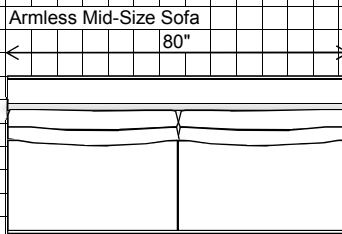

# Rocco

**NATHAN ANTHONY**  
FINE FURNITURE MANUFACTURED IN THE USA

□ = 6" x 6"  
Up dated 4/16/2012

# Rocco

LSB-Bumper Sofa with Return & RAF-Sofa  
137"

LAF-Sofa & RSB-Bumper Sofa with Return  
137"

96"

LSB-Bumper Sofa with Return and RAF-Mid Sofa  
121"

LAF-Mid Sofa & RSB-Bumper Sofa with Return  
121"

96"

LSB-Mid Bumper Sofa with Return and RAF-Mid Sofa  
121"

LAF-Mid Sofa & RSB-Mid Bumper Sofa with Return  
121"

80"

**NATHAN ANTHONY**  
FINE FURNITURE MANUFACTURED IN THE USA

□ = 6" x 6"

**NATHAN ANTHONY**  
FINE FURNITURE MANUFACTURED IN THE USA

□ = 6" x 6"