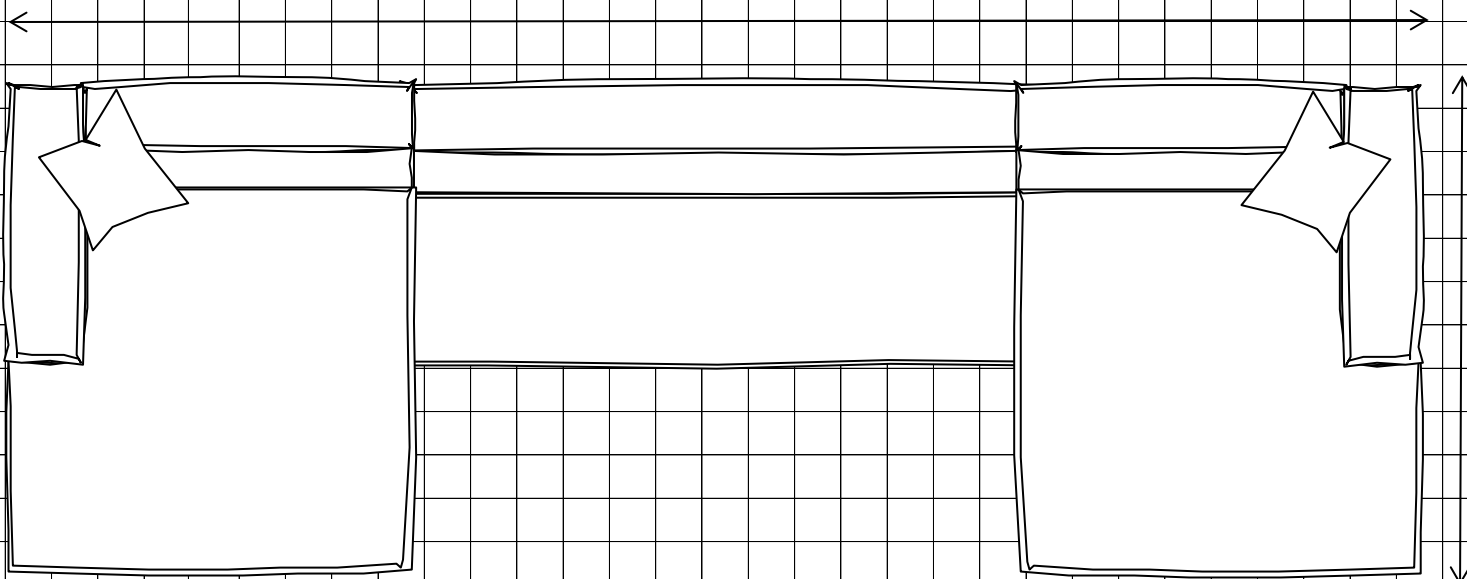

153"

LAF-Chaise, Armless Large Sofa and RAF-Chaise

185"

69"

LSB-Bumper-Sofa w/return, Armless Large Sofa and RSB-Bumper-Sofa w/return.

159"