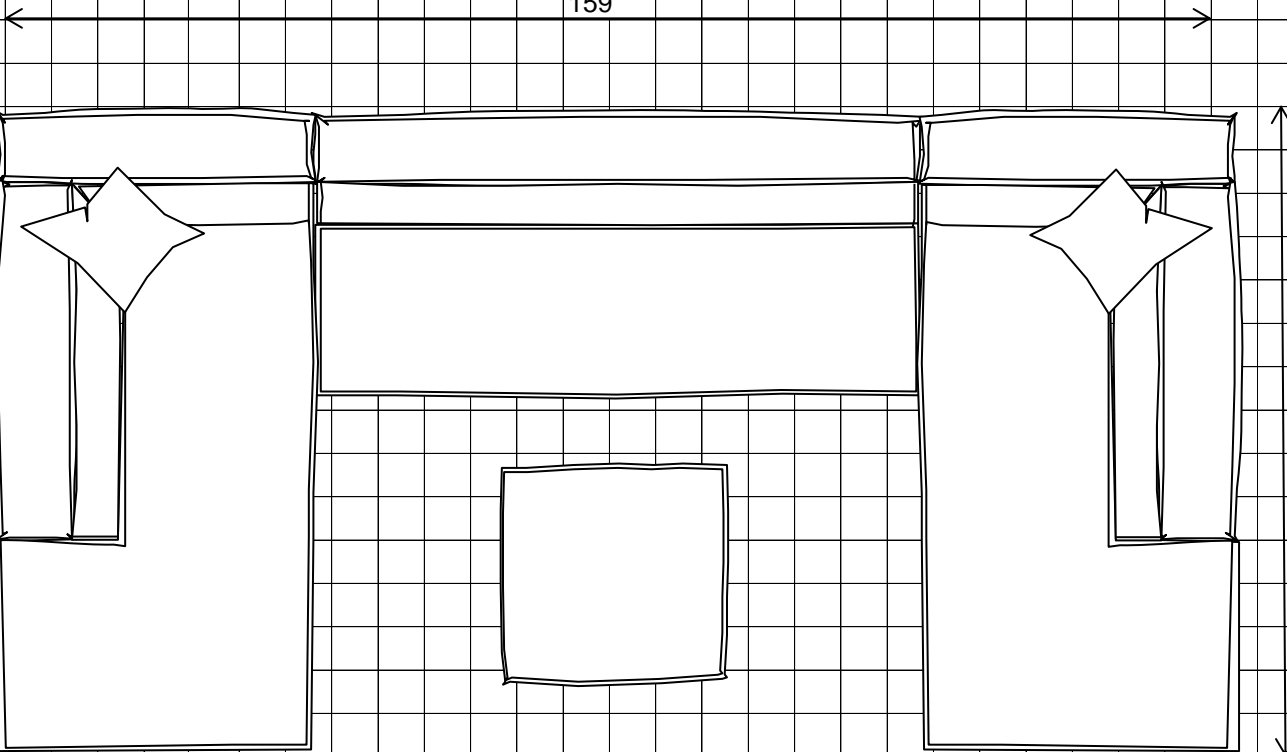

172"

Boxx

LAF-Large Sofa and RSB-Bumper-Sofa with return

90"

129"

LSB-Bumper-Sofa w/return, Armless Sofa and RAF-Chaise

90"

153"

LAF-Chaise, Armless Large Sofa and RAF-Chaise

185"

69"

LSB-Bumper-Sofa w/return, Armless Large Sofa and RSB-Bumper-Sofa w/return.

159"

90"

NATHAN ANTHONY
FINE FURNITURE MANUFACTURED IN THE USA

□ = 6" x 6"