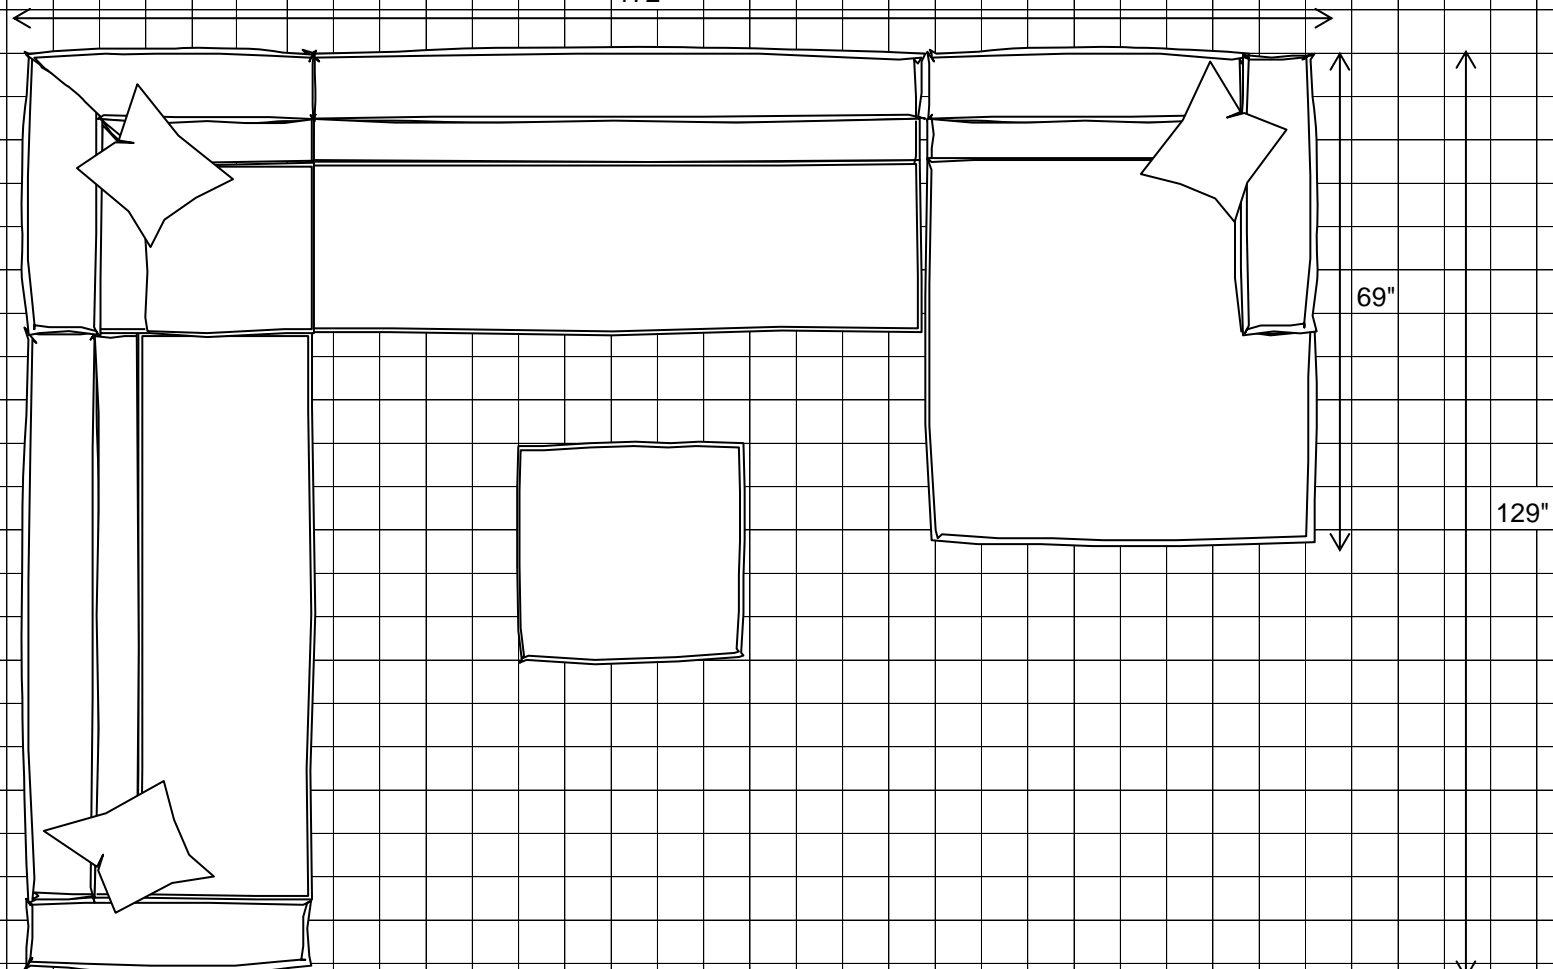

90"

40"

LSB-Bumper Sofa w/return

90"

40"

□ = 6" x 6"

Boxx

LAF-Chaise and RAF-Sofa

125"

LAF-Large Sofa and RAF-Chaise

142"

LAF-Sofa and RAF-Chaise

125"

LAF-Chaise and RAF-Large Sofa

142"

LAF-Large Sofa, Corner, Armless Large Sofa and RAF-Chaise

172"

Boxx

LAF-Large Sofa and RSB-Bumper-Sofa with return

90"

129"

LSB-Bumper-Sofa w/return, Armless Sofa and RAF-Chaise

90"

153"