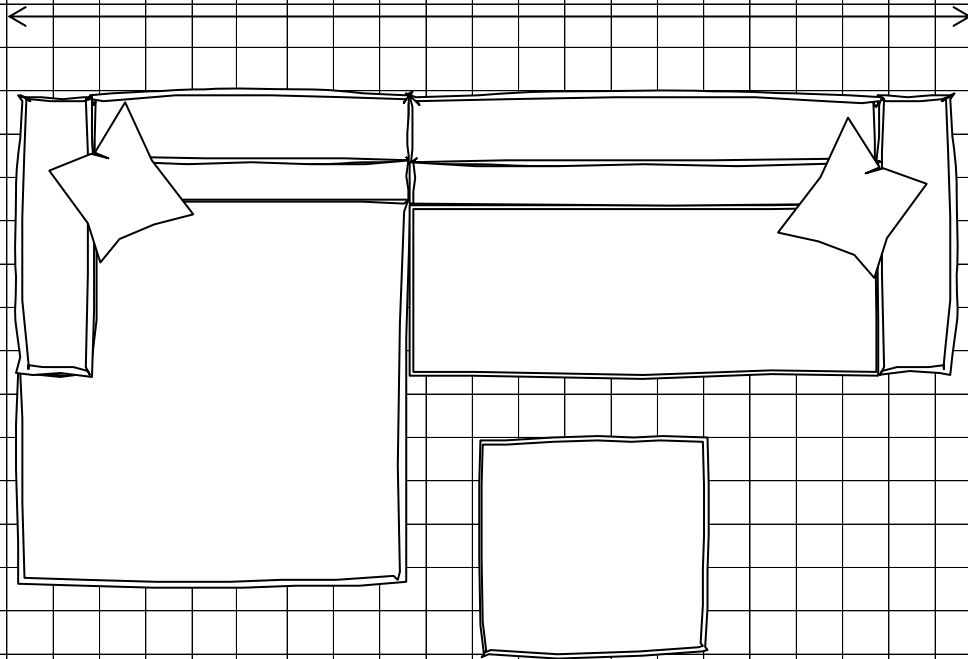

90"

40"

LSB-Bumper Sofa w/return

90"

40"

□ = 6" x 6"

Boxx

LAF-Chaise and RAF-Sofa

125"

LAF-Large Sofa and RAF-Chaise

142"

LAF-Sofa and RAF-Chaise

125"

LAF-Chaise and RAF-Large Sofa

142"

LAF-Large Sofa, Corner, Armless Large Sofa and RAF-Chaise