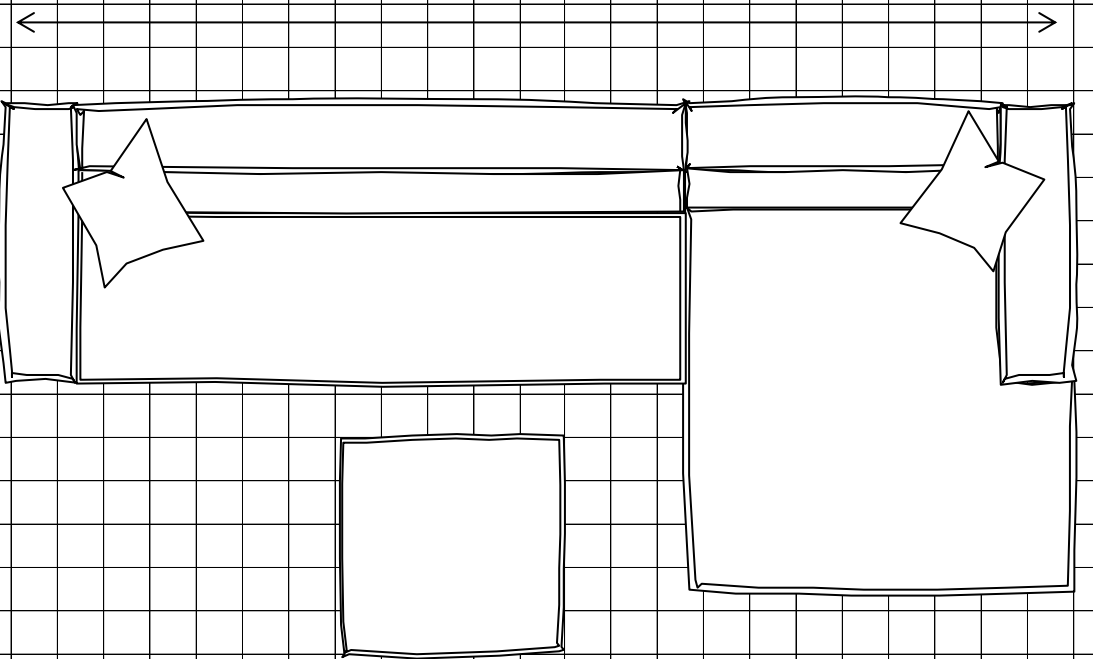

90"

40"

LSB-Bumper Sofa w/return

90"

40"

□ = 6" x 6"

Boxx

LAF-Chaise and RAF-Sofa

125"

LAF-Large Sofa and RAF-Chaise

142"

LAF-Sofa and RAF-Chaise

125"

LAF-Chaise and RAF-Large Sofa

142"

LAF-Large Sofa, Corner, Armless Large Sofa and RAF-Chaise