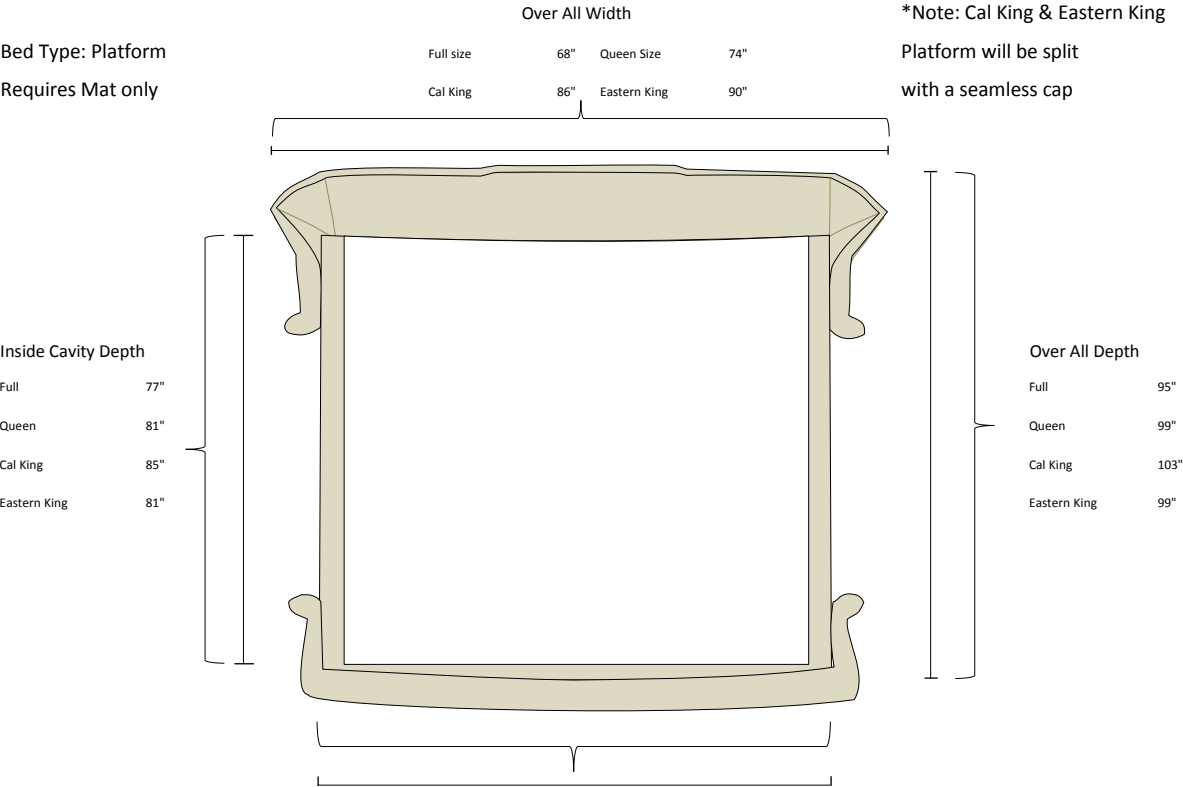

Ashton

Bed Type: Platform
Requires Mat only

*Note: Cal King & Eastern King
Platform will be split
with a seamless cap

Platform Width

54"	60"	72"	76"
Full	Queen	Cal King	E.King