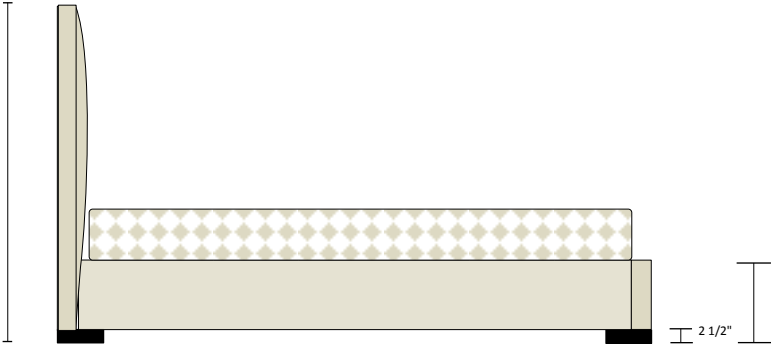

*Note: Cal King & Eastern King Platform will be split platform with a seamless cap

Inside Cavity Depth

| | |
|--------------|---------|
| Twin | 76 1/2" |
| Full | 76 1/2" |
| Queen | 80 1/2" |
| Cal King | 84 1/2" |
| Eastern King | 80 1/2" |

Over All Depth

| | |
|--------------|-----|
| Twin | 81" |
| Full | 81" |
| Queen | 85" |
| Cal King | 89" |
| Eastern King | 85" |

4"

Height

54"

13 1/2"

Platform Height

2 1/2"