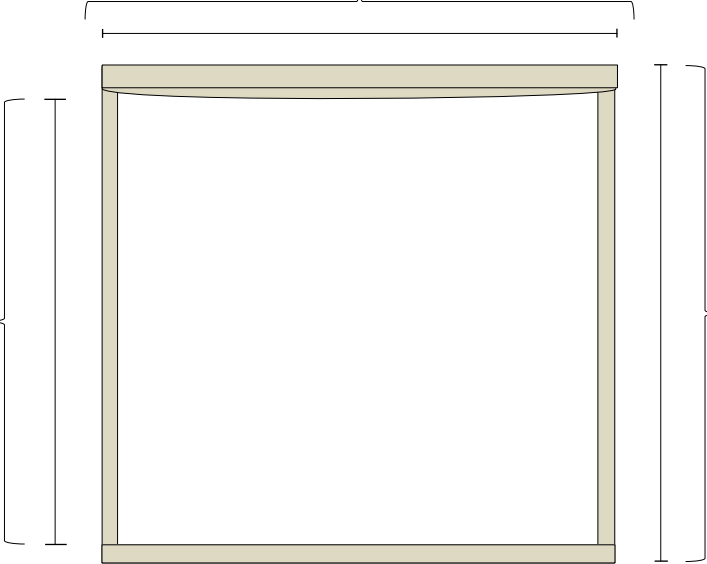

Kent

Bed Type: Solid Platform
 Requires: Mattress only

Over All Width

| | | | |
|-----------|-----|--------------|-----|
| Twin size | 42" | Queen Size | 63" |
| Full size | 57" | Eastern King | 79" |
| Cal King | 75" | | |

*Note: Cal King & Eastern King Platform will be split platform with a seamless cap

Inside Cavity Depth

| | |
|--------------|---------|
| Twin | 76 1/2" |
| Full | 76 1/2" |
| Queen | 80 1/2" |
| Cal King | 84 1/2" |
| Eastern King | 80 1/2" |

Over All Depth

| | |
|--------------|-----|
| Twin | 81" |
| Full | 81" |
| Queen | 85" |
| Cal King | 89" |
| Eastern King | 85" |

4"

Height

54"

13 1/2"

Platform Height

2 1/2"