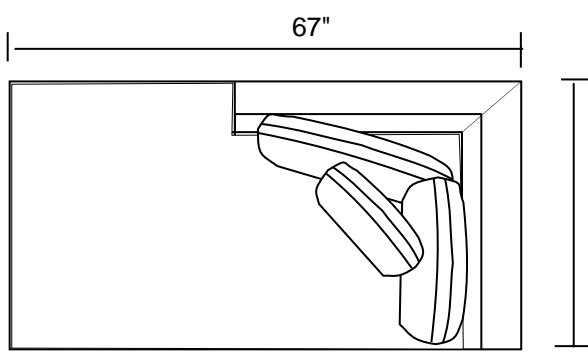

Architecte

6" (1/2 foot) 12" (1 foot)

Sofa

Love

Chair

LAF-Sofa

LAF-Love

LAF-Chair

Corner

LSB-Bumper Sofa with Return

LSB Bumper Love with Return

Architecte

6" (1/2 foot) 12" (1 foot)

LAF-Love & RSB Bumper Love with Return

LSB Bumper Love with Return & RAF-Love

LAF-Love & RSB-Bumper Sofa with Return