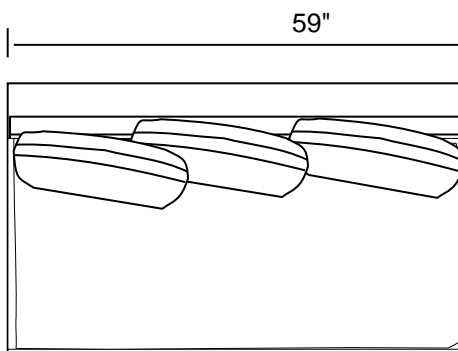

RSB Bumper Love with Return

Armless Love