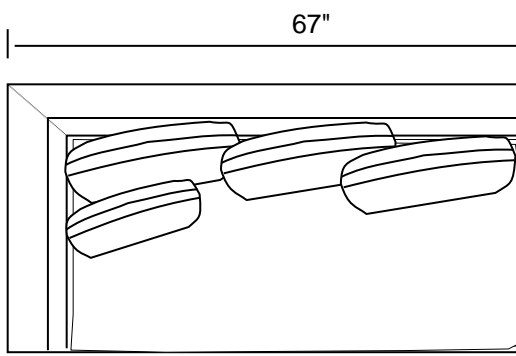

Architecte

6" (1/2 foot) 12" (1 foot)

Sofa

Love

Chair

LAF-Sofa

LAF-Love

LAF-Chair

Corner

LSB-Bumper Sofa with Return

LSB Bumper Love with Return

Architecte

6" (1/2 foot) 12" (1 foot)

LAF-Love & RSB Bumper Love with Return

LSB Bumper Love with Return & RAF-Love

LAF-Love & RSB-Bumper Sofa with Return

LSB-Bumper Sofa with Return & RAF-Love

LSB Bumper Love with Return , RSB Bumper Love with Return & Armless Love

LAF-Love & RAF-Love

Architecte

6" (1/2 foot) 12" (1 foot)

LAF-Sofa, Corner & RAF-Sofa

2) LSB-Bumper Sofa with Return