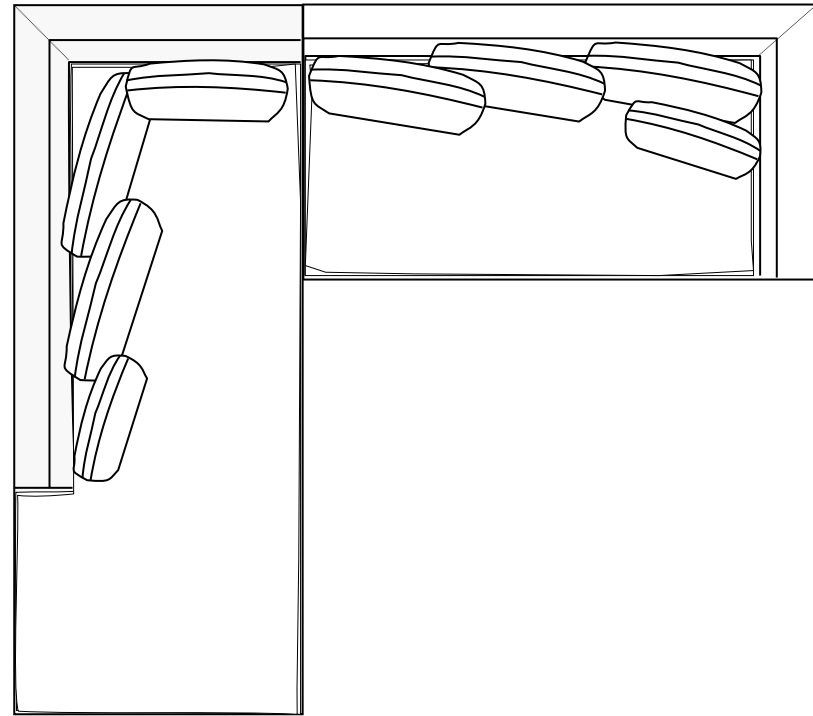

Corner

LSB-Bumper Sofa with Return

LSB Bumper Love with Return

Architecte

6" (1/2 foot) 12" (1 foot)

LAF-Love & RSB Bumper Love with Return

LSB Bumper Love with Return & RAF-Love

LAF-Love & RSB-Bumper Sofa with Return

LSB-Bumper Sofa with Return & RAF-Love

LSB Bumper Love with Return , RSB Bumper Love with Return & Armless Love

LAF-Love & RAF-Love

Architecte

6" (1/2 foot) 12" (1 foot)

LAF-Sofa, Corner & RAF-Sofa

2) LSB-Bumper Sofa with Return