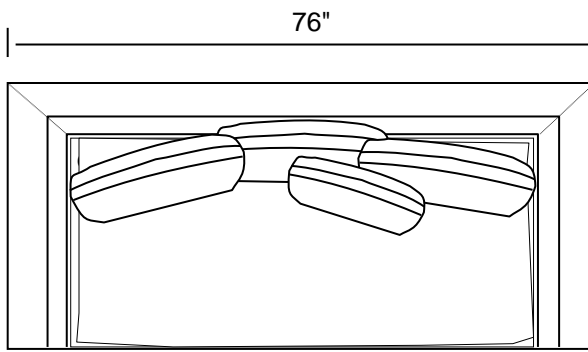

Architecte

6" (1/2 foot) 12" (1 foot)

Sofa

Love

Chair

LAF-Sofa

LAF-Love

LAF-Chair

Corner

LSB-Bumper Sofa with Return

LSB Bumper Love with Return

Architecte

6" (1/2 foot) 12" (1 foot)

LAF-Love & RSB Bumper Love with Return

LSB Bumper Love with Return & RAF-Love

LAF-Love & RSB-Bumper Sofa with Return

LSB-Bumper Sofa with Return & RAF-Love

LSB Bumper Love with Return , RSB Bumper Love with Return & Armless Love

LAF-Love & RAF-Love

Architecte

6" (1/2 foot) 12" (1 foot)

LAF-Sofa, Corner & RAF-Sofa

2) LSB-Bumper Sofa with Return