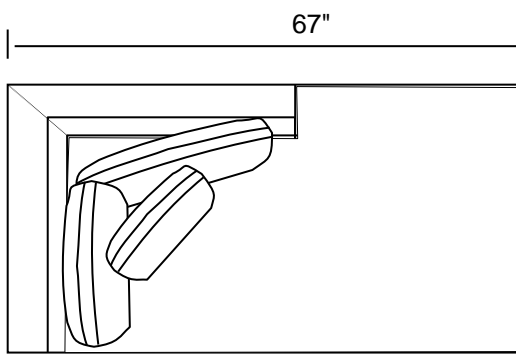

Architecte

6" (1/2 foot) 12" (1 foot)

Sofa

Love

Chair

LAF-Sofa

LAF-Love

LAF-Chair

Corner

LSB-Bumper Sofa with Return

LSB Bumper Love with Return

Architecte

6" (1/2 foot) 12" (1 foot)

LAF-Love & RSB Bumper Love with Return

LSB Bumper Love with Return & RAF-Love

LAF-Love & RSB-Bumper Sofa with Return