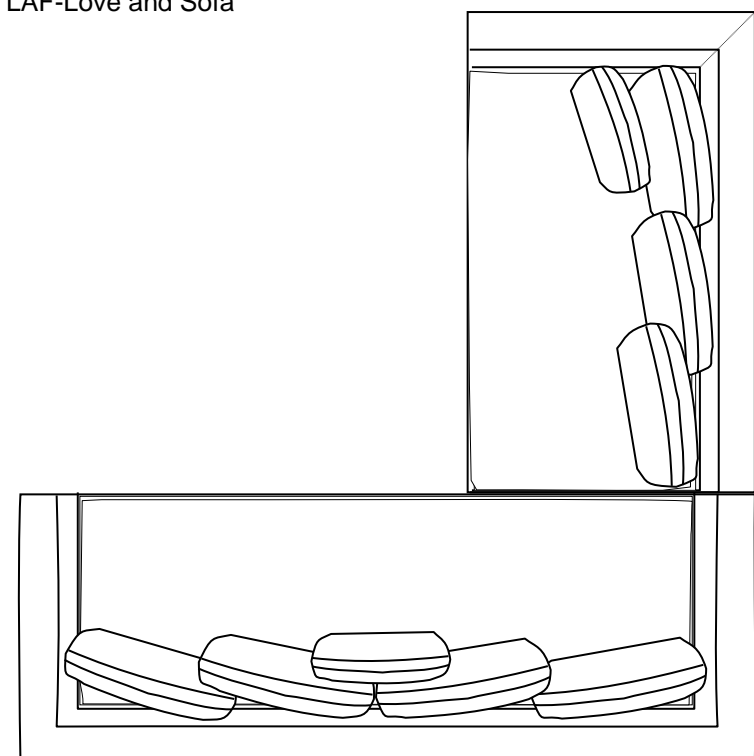

LSB-Bumper Sofa with Return , Armless Sofa & RSB-Bumper Sofa with Return

LAF-Love and Sofa