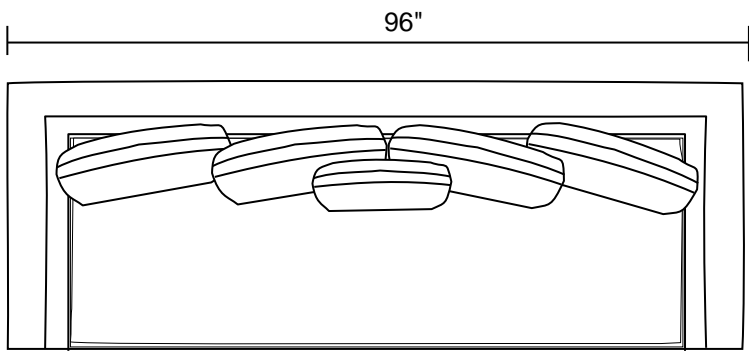

Architecte

6" (1/2 foot) 12" (1 foot)

Sofa

Love

Chair

LAF-Sofa

LAF-Love

LAF-Chair

Corner

LSB-Bumper Sofa with Return

LSB Bumper Love with Return

Architecte

6" (1/2 foot) 12" (1 foot)

LAF-Love & RSB Bumper Love with Return

LSB Bumper Love with Return & RAF-Love

LAF-Love & RSB-Bumper Sofa with Return

LSB-Bumper Sofa with Return & RAF-Love

LSB Bumper Love with Return , RSB Bumper Love with Return & Armless Love

LAF-Love & RAF-Love

Architecte

6" (1/2 foot) 12" (1 foot)

LAF-Sofa, Corner & RAF-Sofa

2) LSB-Bumper Sofa with Return