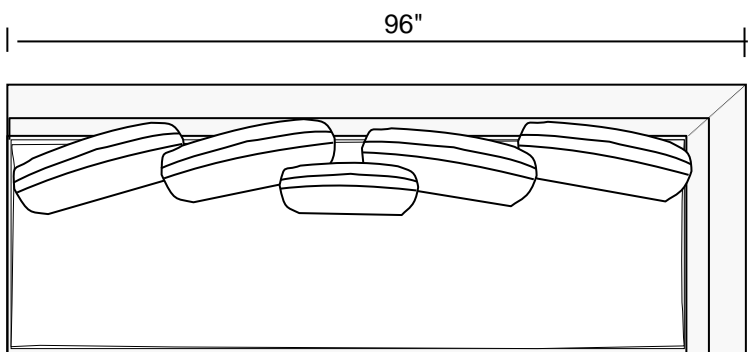

Armless Sofa

RAF-Sofa