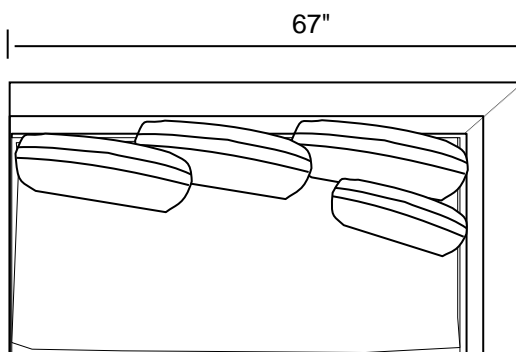

Armless Love

RAF-Love