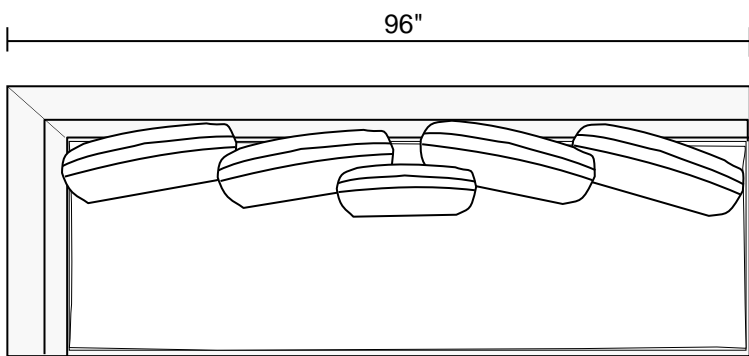

Architecte

6" (1/2 foot) 12" (1 foot)

Sofa

Love

Chair

LAF-Sofa

LAF-Love

LAF-Chair

Corner

LSB-Bumper Sofa with Return

LSB Bumper Love with Return

Architecte

6" (1/2 foot) 12" (1 foot)

LAF-Love & RSB Bumper Love with Return

LSB Bumper Love with Return & RAF-Love

LAF-Love & RSB-Bumper Sofa with Return