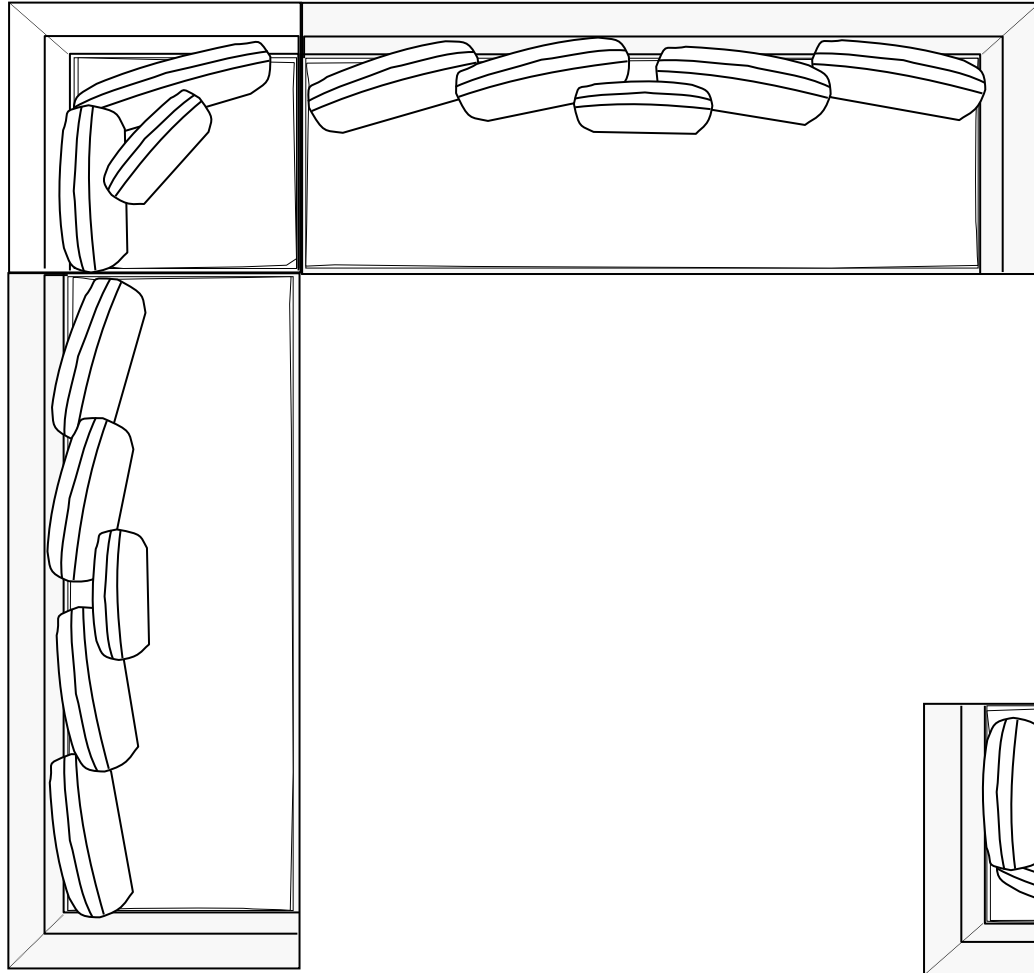

Corner

LSB-Bumper Sofa with Return

LSB Bumper Love with Return

Architecte

6" (1/2 foot) 12" (1 foot)

LAF-Love & RSB Bumper Love with Return

LSB Bumper Love with Return & RAF-Love

LAF-Love & RSB-Bumper Sofa with Return

LSB-Bumper Sofa with Return & RAF-Love

LSB Bumper Love with Return , RSB Bumper Love with Return & Armless Love

LAF-Love & RAF-Love

Architecte

6" (1/2 foot) 12" (1 foot)

LAF-Sofa, Corner & RAF-Sofa

2) LSB-Bumper Sofa with Return