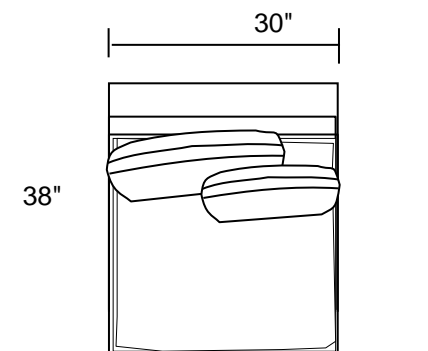

Corner

Armless Chair