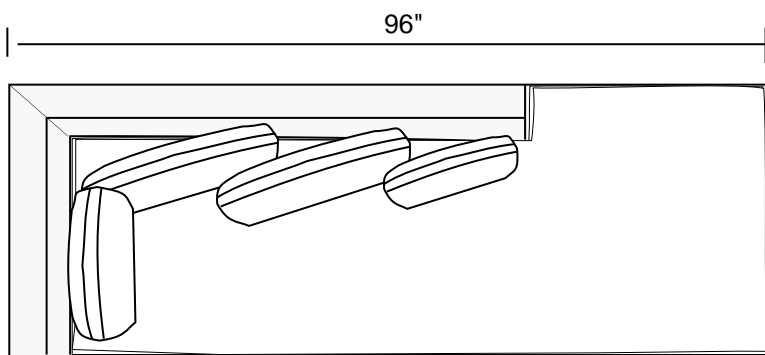

RAF-Sofa

RAF-Love

RAF-Chair

Armless Sofa

Armless Love

Armless Chair

RSB-Bumper Sofa with Return

RSB Bumper Love with Return

Corner

LSB-Bumper Sofa with Return

LSB Bumper Love with Return

Architecte

6" (1/2 foot) 12" (1 foot)

LAF-Love & RSB Bumper Love with Return

LSB Bumper Love with Return & RAF-Love

LAF-Love & RSB-Bumper Sofa with Return