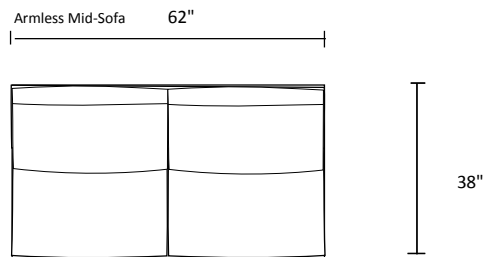

# Avalon

6" (1/2 foot) 12" (1 foot)

# Avalon

6" (1/2 foot) 12" (1 foot)

LAF-Sof with Return 101"

RAF-Sof with Return 101"

LAF-Sofa w/Return & RAF-Love  
101 x 101

RAF-Sofa w/Return & LAF-Mid Love  
101 x 101

LAF-Sofa w/Return, Armless Sofa & RAF-Sofa w/Return

101 x 153

# Avalon

6" (1/2 foot) 12" (1 foot)

LAF-Sofa, Corner & RAF-Sofa

126 x 126

LAF-Sofa, Corner & RAF-Mid Sofa

126 x 111

LAF-Sofa & Raf Sofa

176"