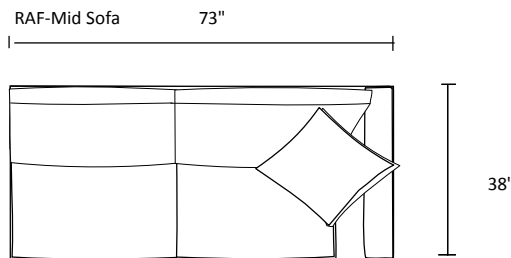

# Avalon

6" (1/2 foot) 12" (1 foot)

# Avalon

6" (1/2 foot) 12" (1 foot)

LAF-Sof with Return 101"

RAF-Sof with Return 101"

LAF-Sofa w/Return & RAF-Love  
101 x 101

RAF-Sofa w/Return & LAF-Mid Love  
101 x 101

LAF-Sofa w/Return, Armless Sofa & RAF-Sofa w/Return

101 x 153

# Avalon

6" (1/2 foot) 12" (1 foot)

LAF-Sofa, Corner & RAF-Sofa

126 x 126

LAF-Sofa, Corner & RAF-Mid Sofa

126 x 111

LAF-Sofa & Raf Sofa

176"