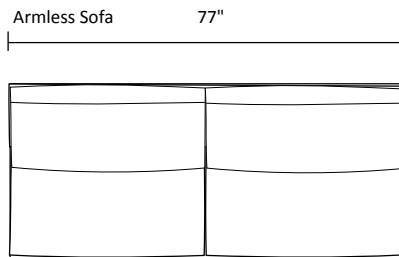

# Avalon

6" (1/2 foot) 12" (1 foot)

# Avalon

6" (1/2 foot) 12" (1 foot)

LAF-Sof with Return 101"

RAF-Sof with Return 101"

LAF-Sofa w/Return & RAF-Love  
101 x 101

RAF-Sofa w/Return & LAF-Mid Love  
101 x 101

LAF-Sofa w/Return, Armless Sofa & RAF-Sofa w/Return

101 x 153

# Avalon

6" (1/2 foot) 12" (1 foot)

LAF-Sofa, Corner & RAF-Sofa

126 x 126

LAF-Sofa, Corner & RAF-Mid Sofa

126 x 111

LAF-Sofa & Raf Sofa

176"