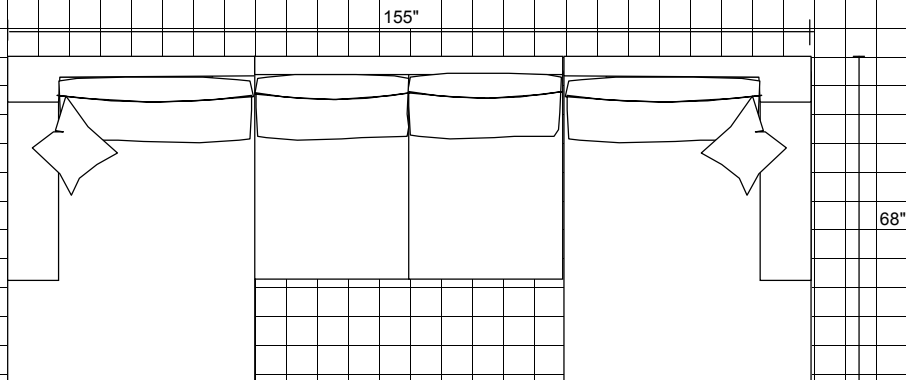

LAF-Sofa with Corner and RAF-Love

117"

117"

LAF-Love and RAF-Chaise

118"

68"

Bixby

6" (1/2 foot) 12" (1 foot)

LAF-Sofa with Corner, Armless Love and RAF-Chaise

154"

LAF-Sofa with Corner, Armless Sofa, RAF-Chaise and one 40 x 40 Ottoman

183"

Bixby

6" (1/2 foot) 12" (1 foot)

LAF-Love and RAF-Love

LAF-Chaise, Armless Sofa, RAF-Chaise

Bixby

6" (1/2 foot) 12" (1 foot)

LAF-Chaise, Armless Sofa, Corner, Armless Sofa, RAF-Chaise, 40x40 Ottoman and Chair

LAF-Love, Armless love and RAF-Love

6" (1/2 foot) 12" (1 foot)