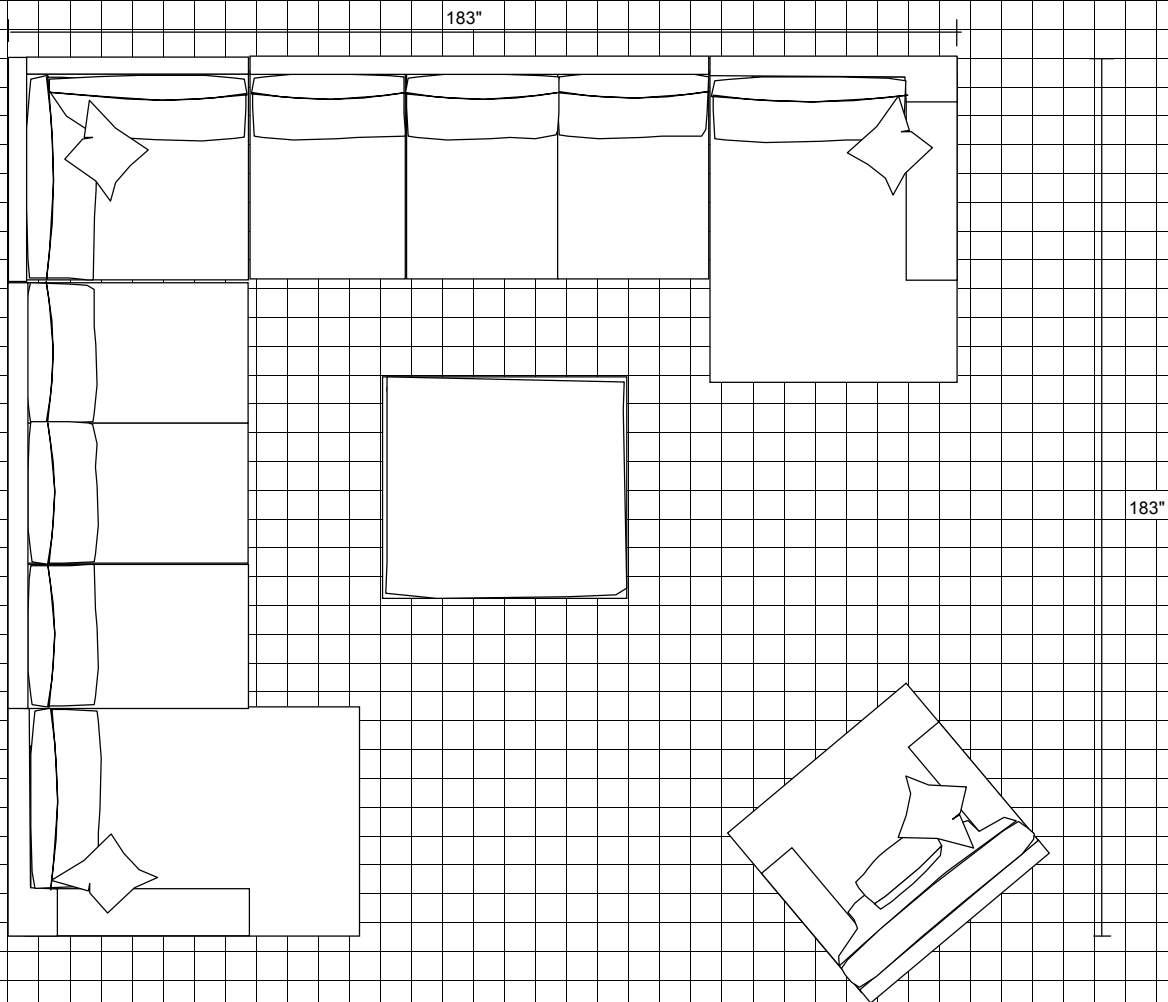

48"

68"

Corner

47"

47"

40x40 Ottoman

40"

40"

LAF-Sofa with Corner and RAF-Love

117"

117"

LAF-Love and RAF-Chaise

118"

68"

Bixby

6" (1/2 foot) 12" (1 foot)

LAF-Sofa with Corner, Armless Love and RAF-Chaise

154"

LAF-Sofa with Corner, Armless Sofa, RAF-Chaise and one 40 x 40 Ottoman

183"

Bixby

6" (1/2 foot) 12" (1 foot)

LAF-Love and RAF-Love

LAF-Chaise, Armless Sofa, RAF-Chaise

Bixby

6" (1/2 foot) 12" (1 foot)

LAF-Chaise, Armless Sofa, Corner, Armless Sofa, RAF-Chaise, 40x40 Ottoman and Chair

LAF-Love, Armless love and RAF-Love

6" (1/2 foot) 12" (1 foot)