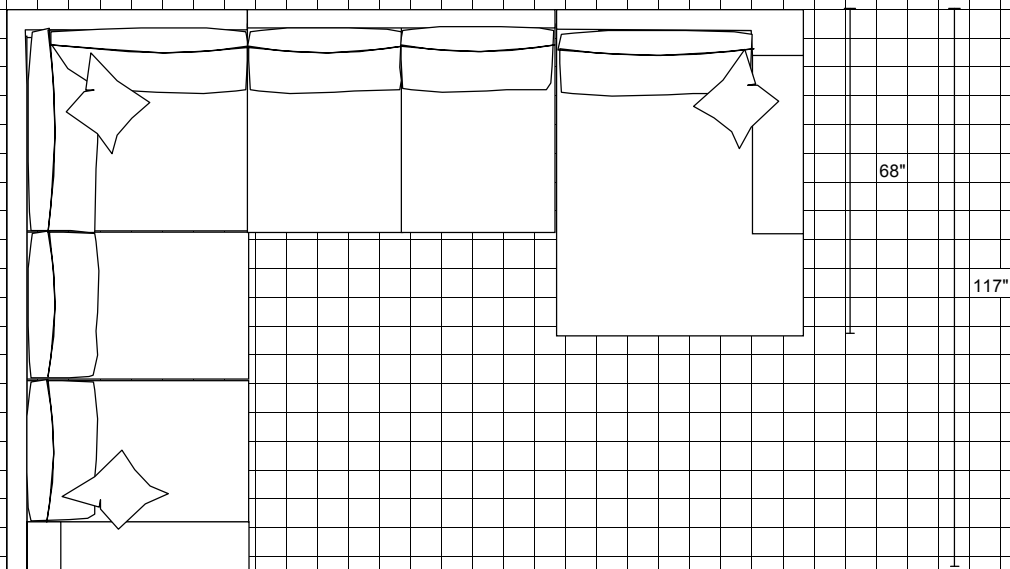

LAF-Sofa with Corner and RAF-Love

117"

117"

LAF-Love and RAF-Chaise

118"

68"

Bixby

6" (1/2 foot) 12" (1 foot)

LAF-Sofa with Corner, Armless Love and RAF-Chaise

154"

LAF-Sofa with Corner, Armless Sofa, RAF-Chaise and one 40 x 40 Ottoman

183"

Bixby

6" (1/2 foot) 12" (1 foot)

LAF-Love and RAF-Love

LAF-Chaise, Armless Sofa, RAF-Chaise