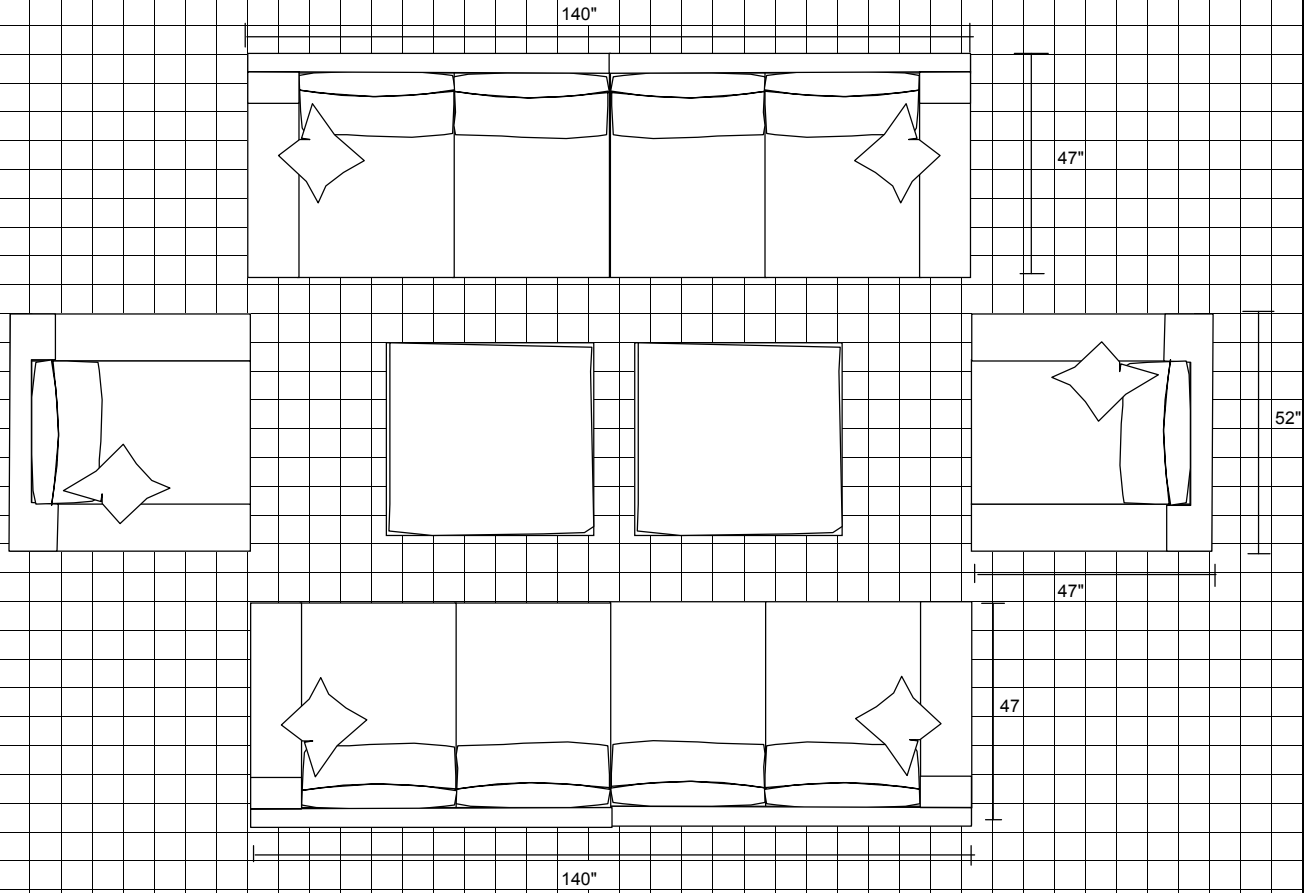

48"

68"

Corner

47"

47"

40x40 Ottoman

40"

40"

LAF-Sofa with Corner and RAF-Love

117"

117"

LAF-Love and RAF-Chaise

118"

68"

Bixby

6" (1/2 foot) 12" (1 foot)

LAF-Sofa with Corner, Armless Love and RAF-Chaise

154"

LAF-Sofa with Corner, Armless Sofa, RAF-Chaise and one 40 x 40 Ottoman

183"

Bixby

6" (1/2 foot) 12" (1 foot)

LAF-Love and RAF-Love

LAF-Chaise, Armless Sofa, RAF-Chaise

Bixby

6" (1/2 foot) 12" (1 foot)

LAF-Chaise, Armless Sofa, Corner, Armless Sofa, RAF-Chaise, 40x40 Ottoman and Chair

LAF-Love, Armless love and RAF-Love

6" (1/2 foot) 12" (1 foot)