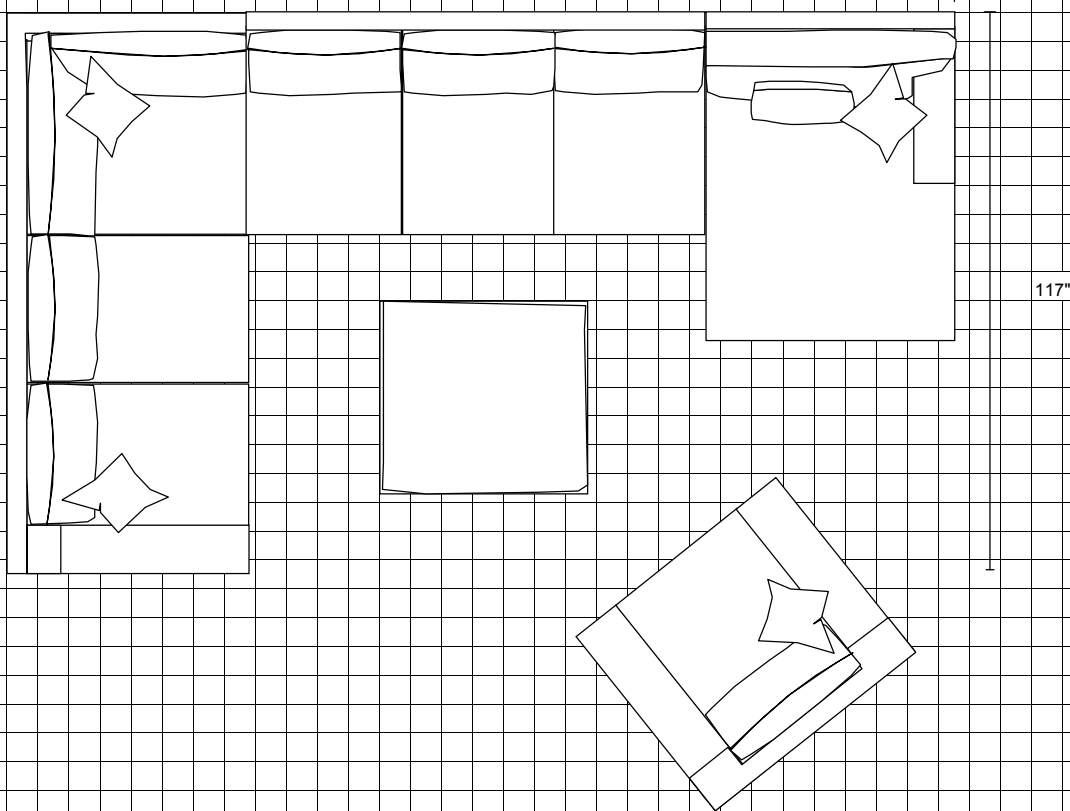

48"

68"

Corner

47"

47"

40x40 Ottoman

40"

40"

LAF-Sofa with Corner and RAF-Love

117"

117"

LAF-Love and RAF-Chaise

118"

68"

Bixby

6" (1/2 foot) 12" (1 foot)

LAF-Sofa with Corner, Armless Love and RAF-Chaise

154"

LAF-Sofa with Corner, Armless Sofa, RAF-Chaise and one 40 x 40 Ottoman

183"

Bixby

6" (1/2 foot) 12" (1 foot)

LAF-Love and RAF-Love

LAF-Chaise, Armless Sofa, RAF-Chaise