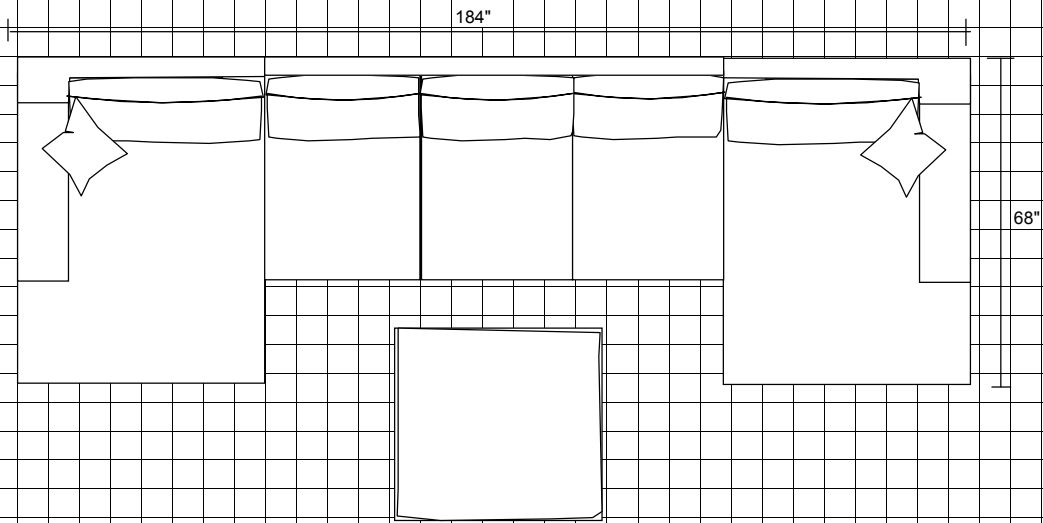

LAF-Sofa with Corner and RAF-Love

117"

117"

LAF-Love and RAF-Chaise

118"

68"

Bixby

6" (1/2 foot) 12" (1 foot)

LAF-Sofa with Corner, Armless Love and RAF-Chaise

154"

LAF-Sofa with Corner, Armless Sofa, RAF-Chaise and one 40 x 40 Ottoman

183"

Bixby

6" (1/2 foot) 12" (1 foot)

LAF-Love and RAF-Love

LAF-Chaise, Armless Sofa, RAF-Chaise

Bixby

6" (1/2 foot) 12" (1 foot)

LAF-Chaise, Armless Sofa, Corner, Armless Sofa, RAF-Chaise, 40x40 Ottoman and Chair

LAF-Love, Armless love and RAF-Love

6" (1/2 foot) 12" (1 foot)