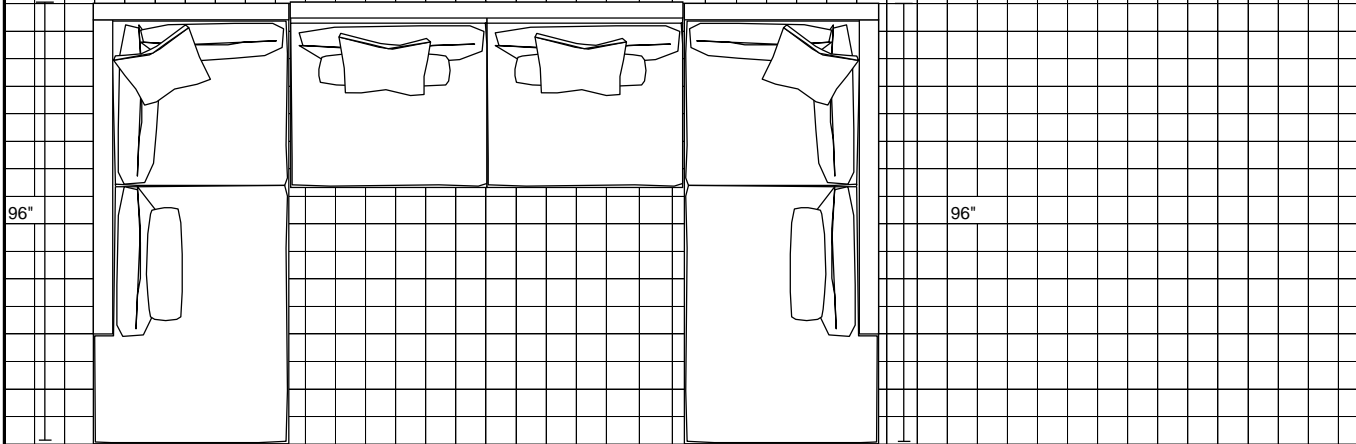

# Bonn

LAF-Sofa and Armless Chaise

127"

Armless Chaise & RAF Sofa

127"

6" x 6"

LSB-Bumper Sofa, Armless Mid-Sofa and RSB Bumper Sofa

154"