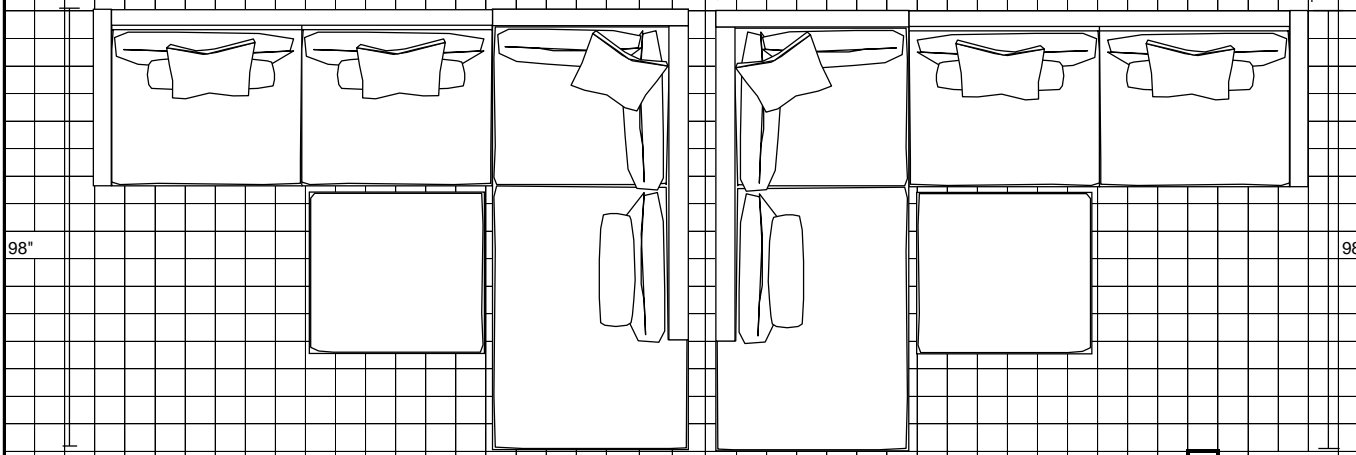

Armless Chaise, RAF-Sofa & Corner 131 W x 74 D

131"

LAF-Mid Size Sofa, RSB Bumper-Sofa & Ottoman

119"

LSB Bumper-Sofa, RAF Mid-Size Sofa & Ottoman

119"

6" x 6"