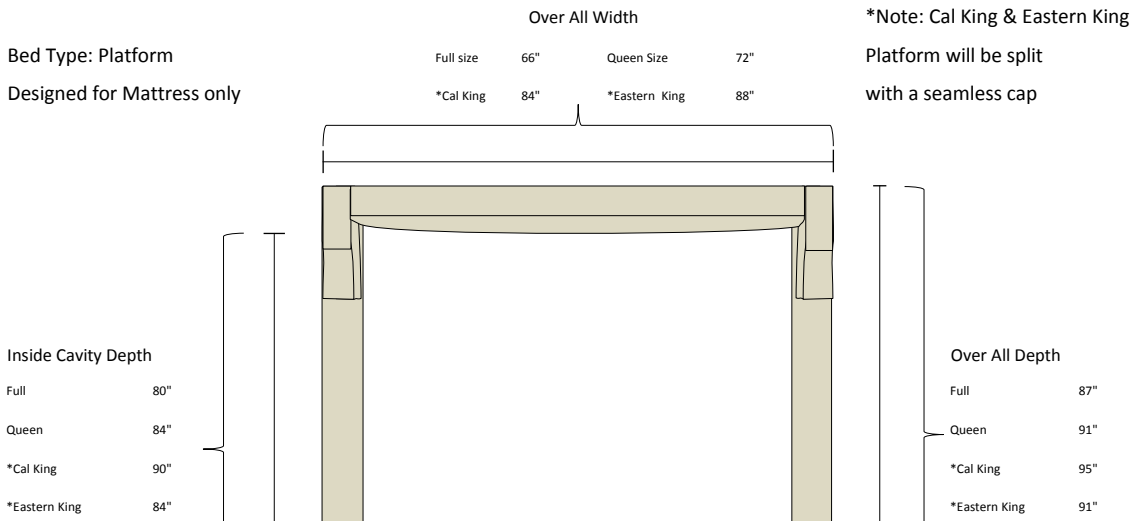

August

Bed Type: Platform
 Designed for Mattress only

*Note: Cal King & Eastern King
 Platform will be split
 with a seamless cap

Height