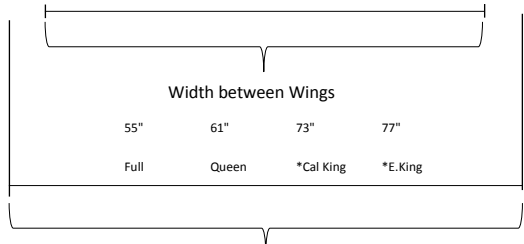

August

Bed Type: Platform
 Designed for Mattress only

*Note: Cal King & Eastern King
 Platform will be split
 with a seamless cap

Height