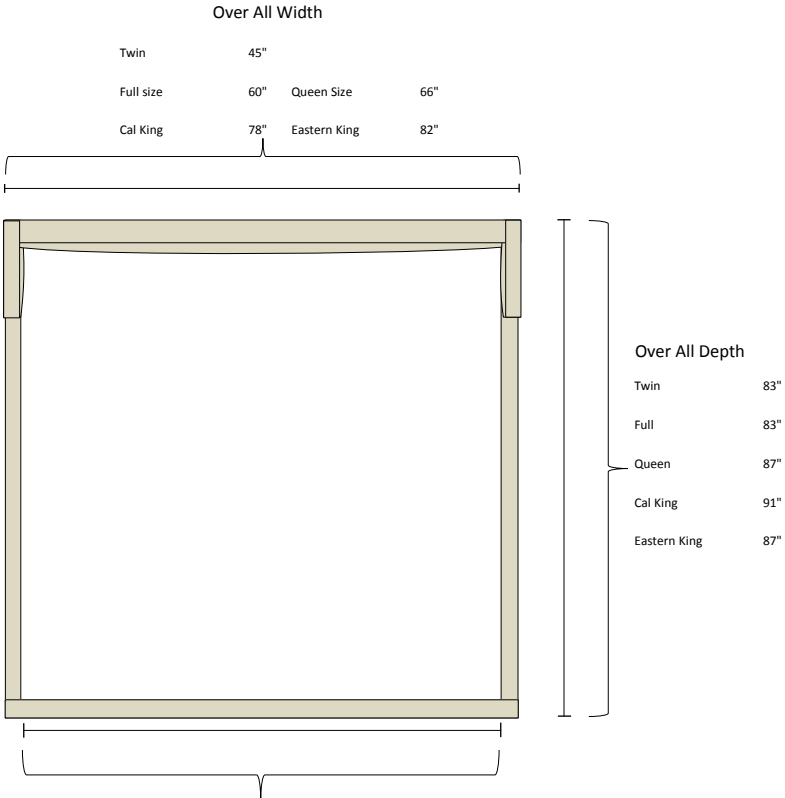

Cove Bed

Bed Type: KD Platform
 Requires: Mattress only

Between the wings

40"	55"	61"	73"	77"
Twin	Full	Queen	Cal King	E.King