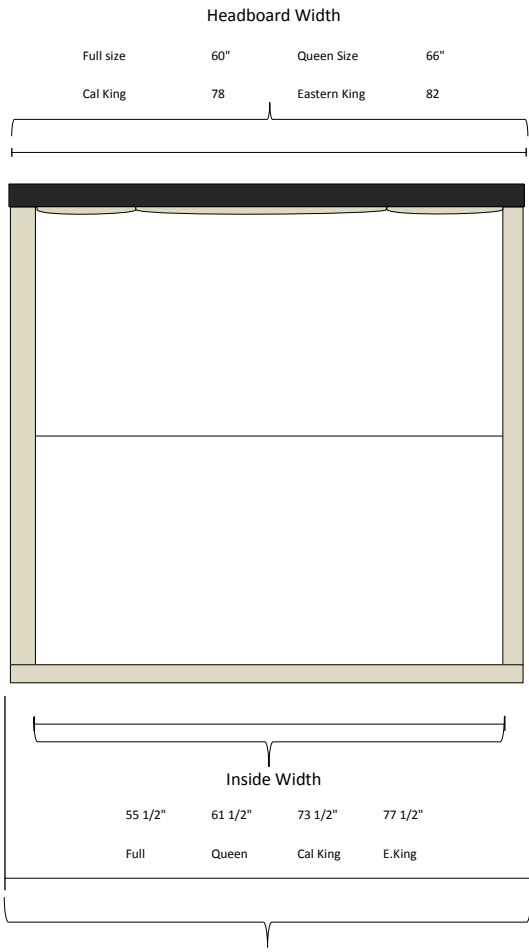

ELAN

Bed Type: KD Platform
 Requires: Mattress only

Inside Cavity Depth

Full	76"
Queen	81"
Cal King	85"
Eastern King	81"

Over All Depth

Full	81"
Queen	89"
Cal King	93"
Eastern King	89"

Over all Width

61"	67"	79"	83"
Full	Queen	Cal King	E.King

Height

65"

17" Platform Height