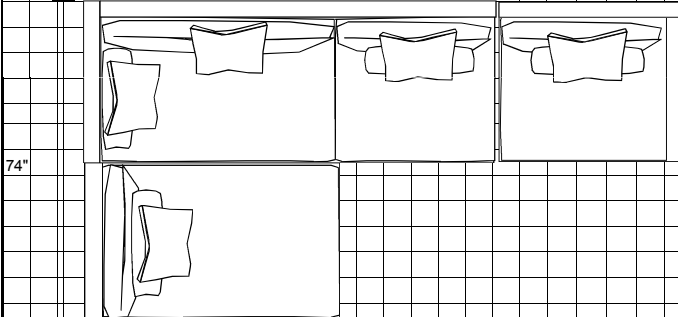

LAF-Sofa and LSB Bumper Sofa 131"

98"

Bonn

LAF-Sofa and Armless Chaise

127"

Armless Chaise & RAF Sofa

127"

6" x 6"

LSB-Bumper Sofa, Armless Mid-Sofa and RSB Bumper Sofa

154"

Armless Chaise, RAF-Sofa & Corner 131 W x 74 D

131"

LAF-Mid Size Sofa, RSB Bumper-Sofa & Ottoman

New Introduction

119"

LSB Bumper-Sofa, RAF Mid-Size Sofa & Ottoman