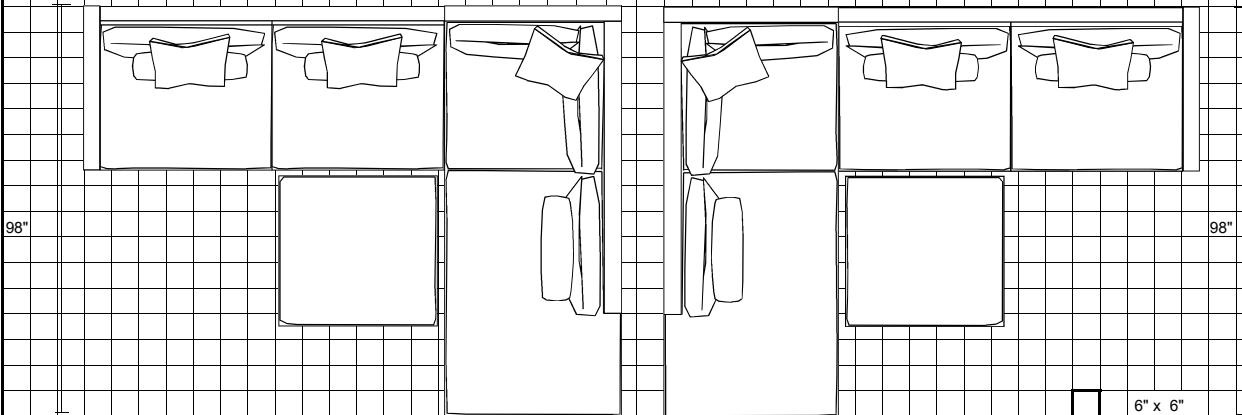

LSB-Bumper Sofa, Armless Mid-Sofa and RSB Bumper Sofa

154"

Armless Chaise, RAF-Sofa & Corner 131 W x 74 D

131"

LAF-Mid Size Sofa, RSB Bumper-Sofa & Ottoman

New Introduction

119"

LSB Bumper-Sofa, RAF Mid-Size Sofa & Ottoman

New Introduction

119"

6" x 6"