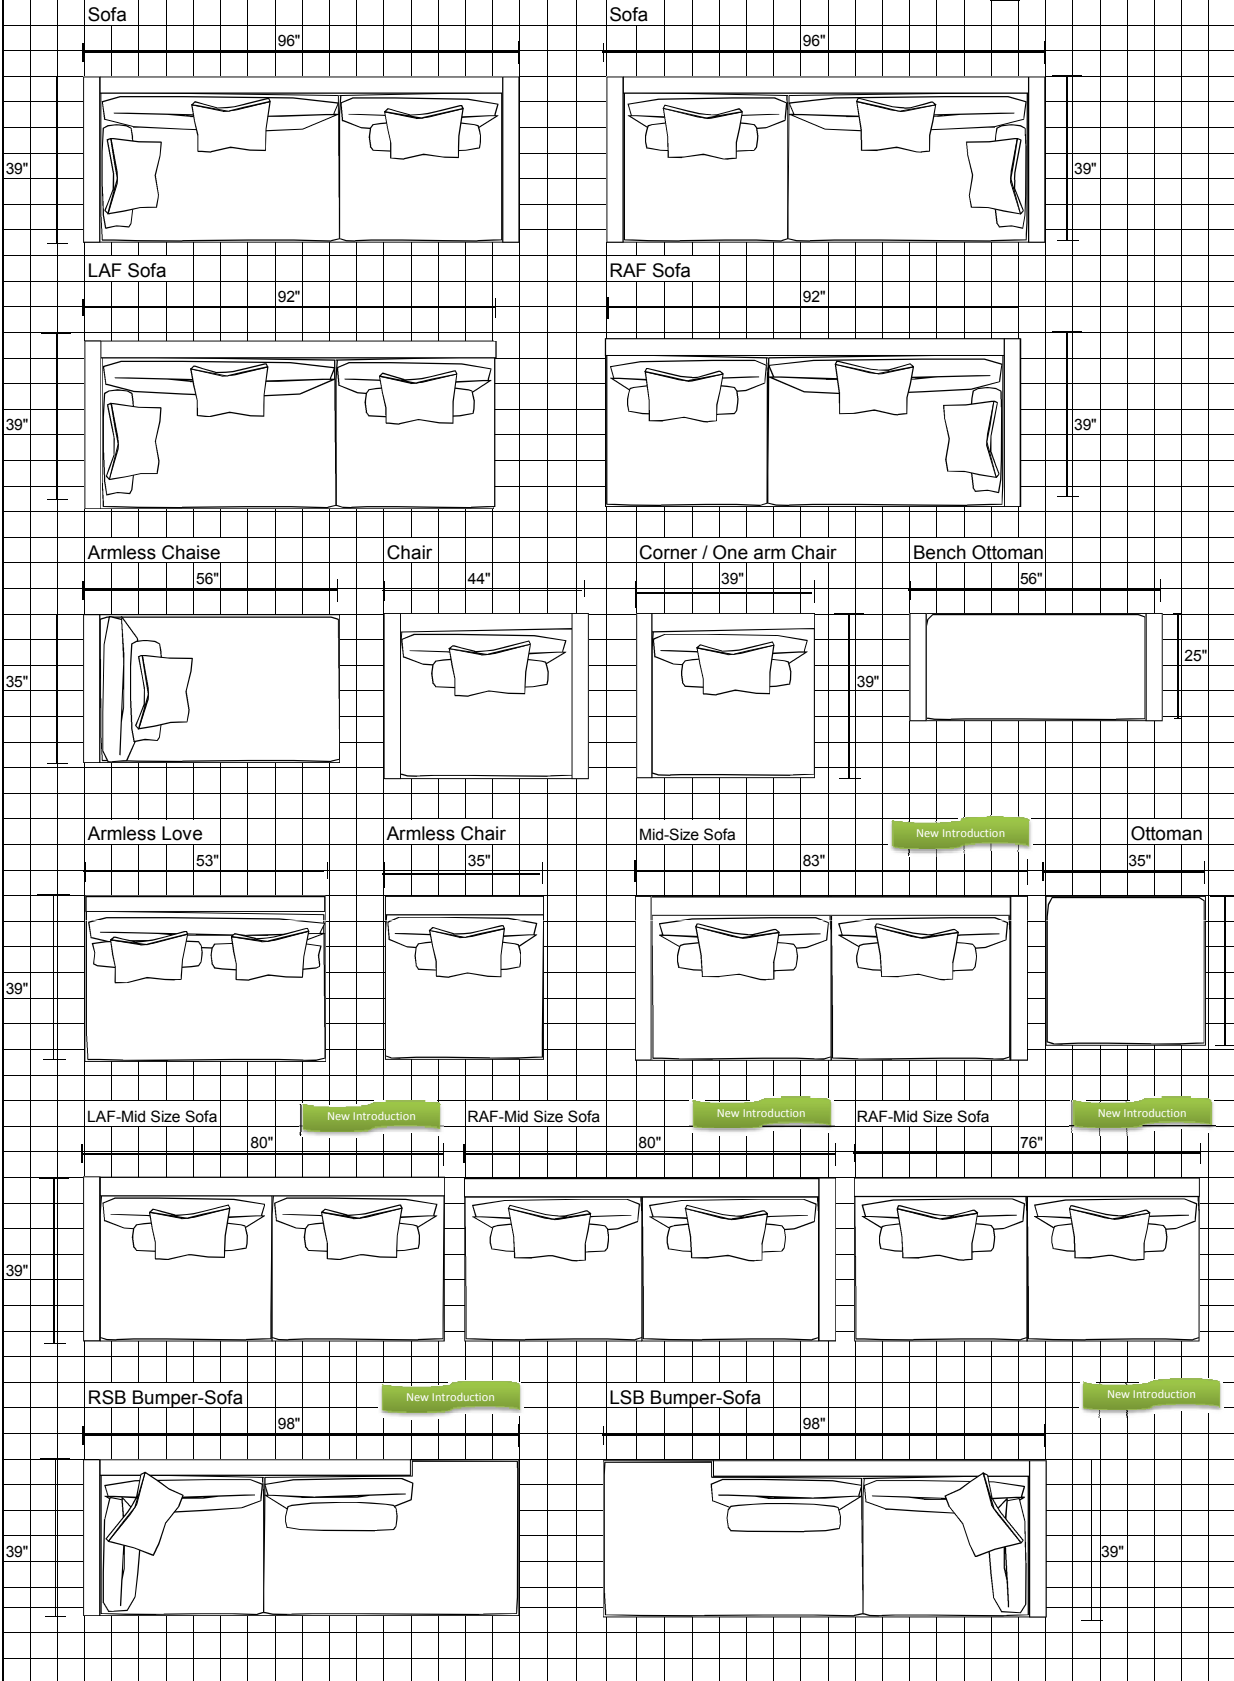

Bonn

NATHAN ANTHONY
FINE FURNITURE MANUFACTURED IN THE USA

6" x 6"