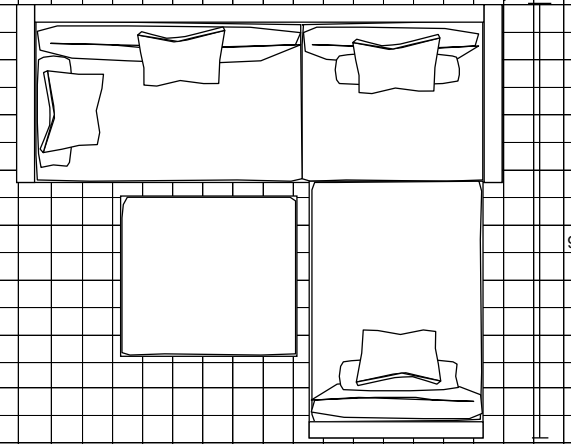

39"

Bonn

NATHAN ANTHONY
FINE FURNITURE MANUFACTURED IN THE USA

6" x 6"

Sofa, Armless Chaise and Ottoman

96"

Sofa, Armless Chaise and Ottoman

96"