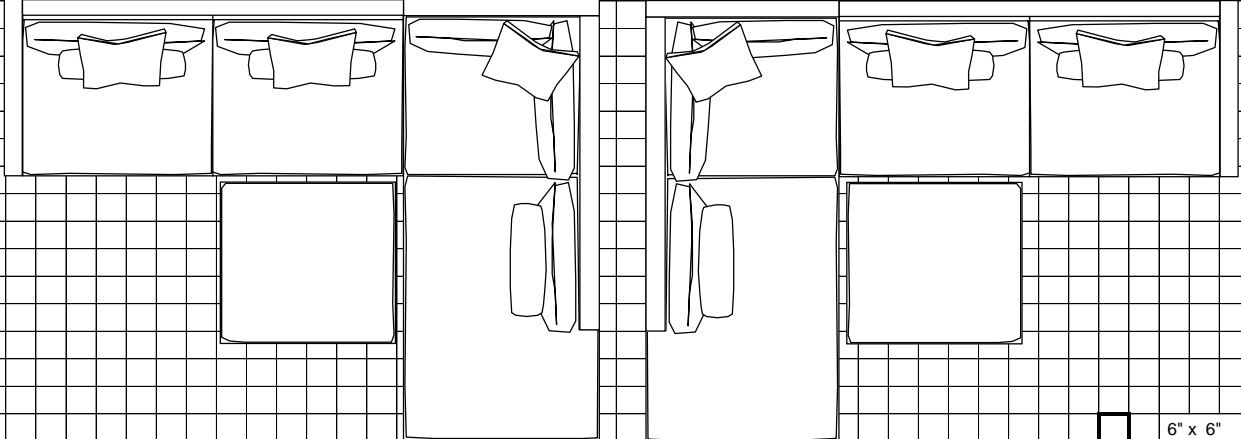

LAF-Mid Size Sofa, RSB Bumper-Sofa & Ottoman

119"

LSB Bumper-Sofa, RAF Mid-Size Sofa & Ottoman

119"

98"

98"