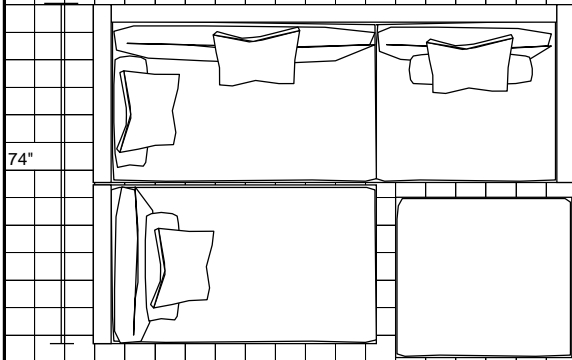

39"

Bonn

NATHAN ANTHONY
FINE FURNITURE MANUFACTURED IN THE USA

6" x 6"

Sofa, Armless Chaise and Ottoman

96"

Sofa, Armless Chaise and Ottoman

96"