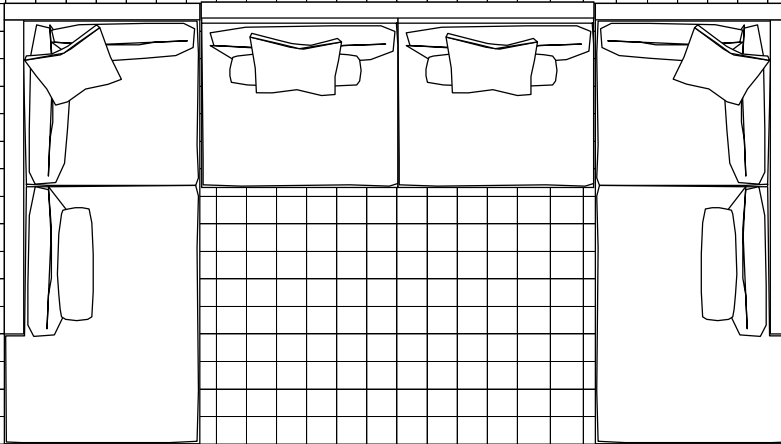

Bonn

LAF-Sofa and Armless Chaise

127"

Armless Chaise & RAF Sofa

127"

6" x 6"

56"

LSB-Bumper Sofa, Armless Mid-Sofa and RSB Bumper Sofa

154"

96"

96"

Armless Chaise, RAF-Sofa & Corner 131 W x 74 D

131"

74"

LAF-Mid Size Sofa, RSB Bumper-Sofa & Ottoman

119"

LSB Bumper-Sofa, RAF Mid-Size Sofa & Ottoman

119"

98"

98"

6" x 6"