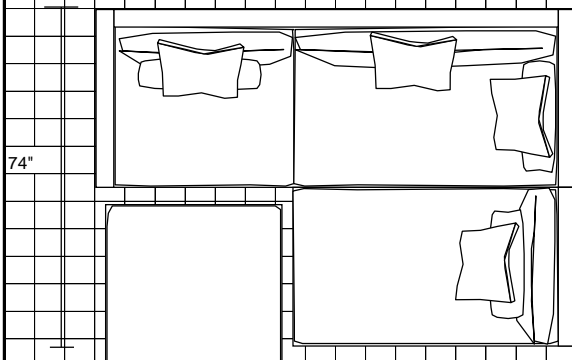

Sofa, Armless Chaise and Ottoman

96"