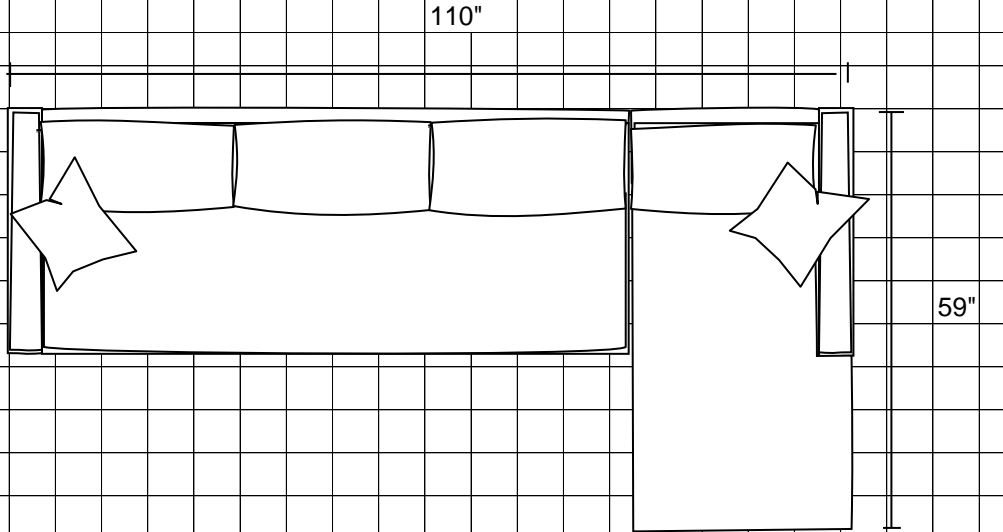

29"

RAF-Chaise

29"

59"

RAF-Sofa with Corner

90"

35"

Camden

6" (1/2 foot) 12" (1 foot)

LAF-Sofa with Corner and RAF-Love

LAF-Sofa and RAF-Chaise

LAF-Sofa, Corner & RAF-Love

LAF-Love and RAF-Chaise

LAF-Sofa with Corner, Armless Sofa & RAF Chaise

LAF-Chaise & RAF-Love