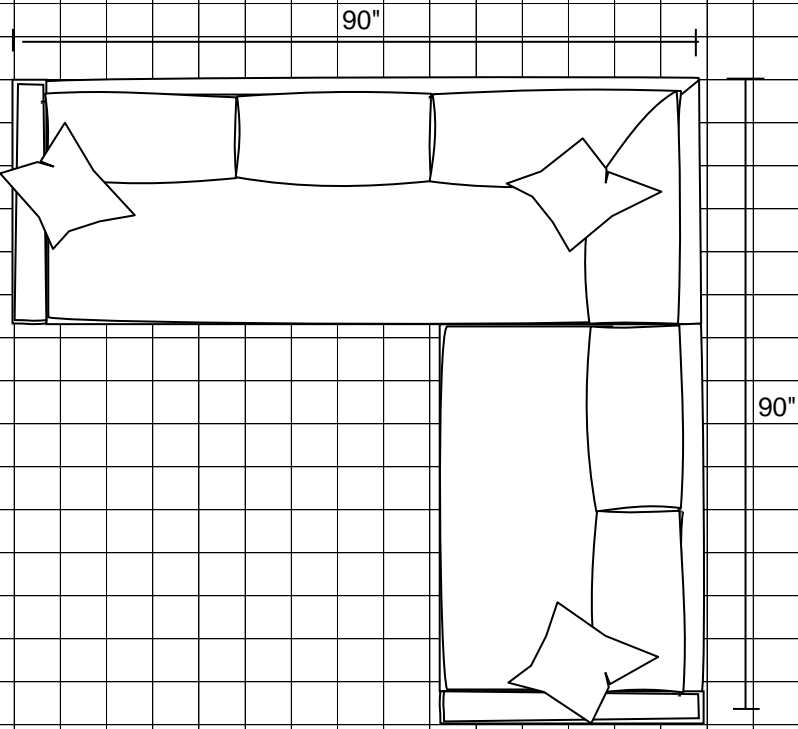

35"

35"

LAF-Sofa with Corner

90"

35"

Chaise

32"

LAF-Chaise

29"

RAF-Chaise

29"

59"

RAF-Sofa with Corner

90"

35"

Camden

6" (1/2 foot) 12" (1 foot)

LAF-Sofa with Corner and RAF-Love

LAF-Sofa and RAF-Chaise

LAF-Sofa, Corner & RAF-Love

LAF-Love and RAF-Chaise

LAF-Sofa with Corner, Armless Sofa & RAF Chaise

LAF-Chaise & RAF-Love