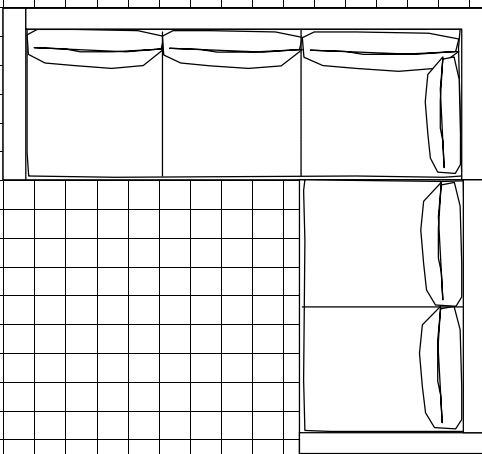

68"

LAF-Sofa with corner and RAF-Love

93"

LAF-Sofa with corner, Armless love and RAF-Chaise

124"

93"

68"

# Cici

□ = 6" x 6"

LAF-Sofa and RAF-Chaise

119"

LAF-Chaise, RAF-Sofa

119"

LAF-Mid-size Sofa and RAF-Mid-size Sofa

130"