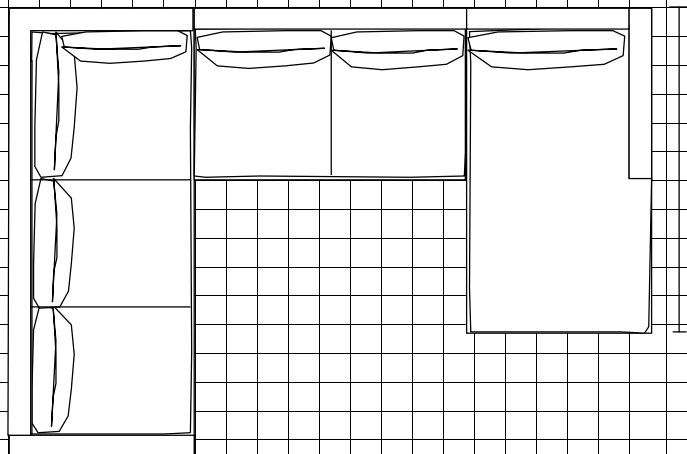

68"

LAF-Sofa with corner and RAF-Love

93"

LAF-Sofa with corner, Armless love and RAF-Chaise

124"

93"

68"

# Cici

□ = 6" x 6"

LAF-Sofa and RAF-Chaise

119"

LAF-Chaise, RAF-Sofa

119"

LAF-Mid-size Sofa and RAF-Mid-size Sofa

130"