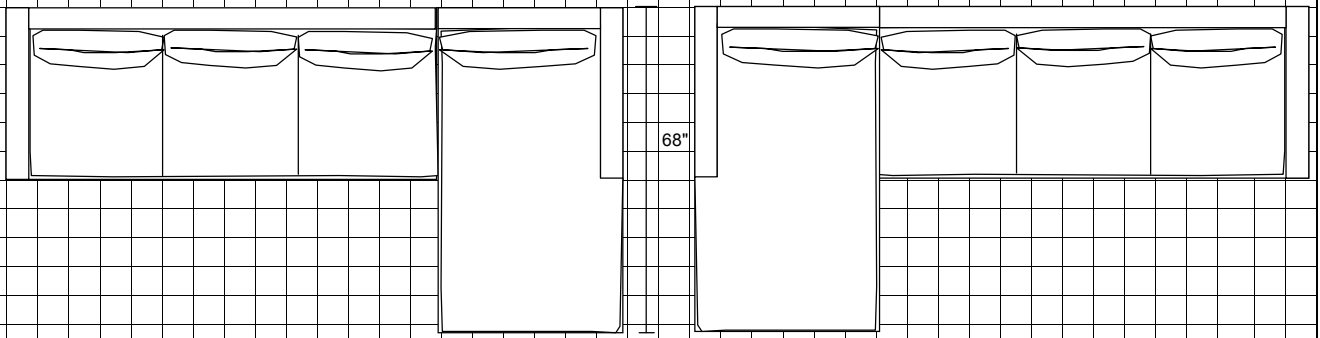

# Cici

□ = 6" x 6"

LAF-Sofa and RAF-Chaise

119"

LAF-Chaise, RAF-Sofa

119"

LAF-Mid-size Sofa and RAF-Mid-size Sofa

130"