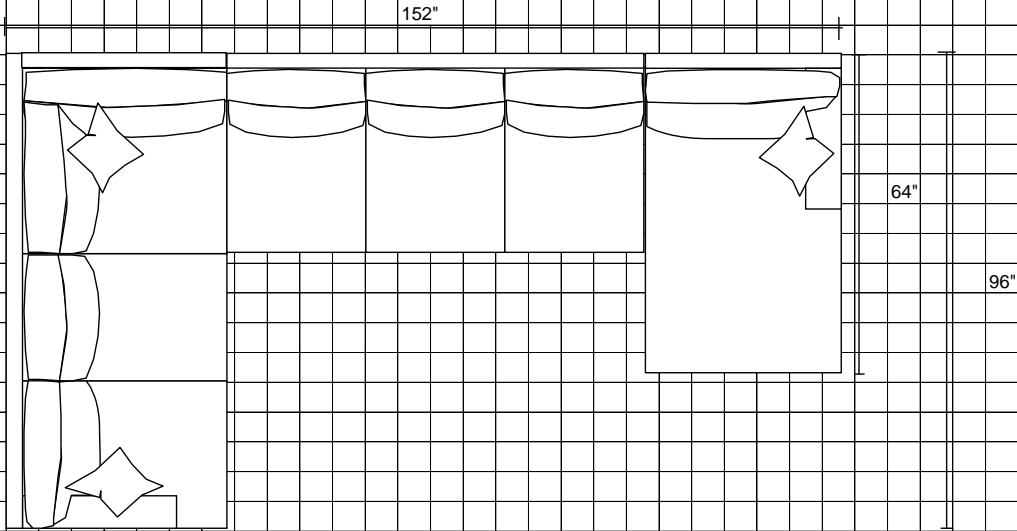

107"

64"

Darby

NATHAN ANTHONY
FINE FURNITURE MANUFACTURED IN THE USA

6" (1/2 foot) 12" (1 foot)

LAF-Sofa with Corner, Armless Sofa and RAF-Chaise

LAF-Chaise, Armless Sofa, RAF-Chaise, two Chairs, two 32x32 Ottomans and two 32x35 Ottomans