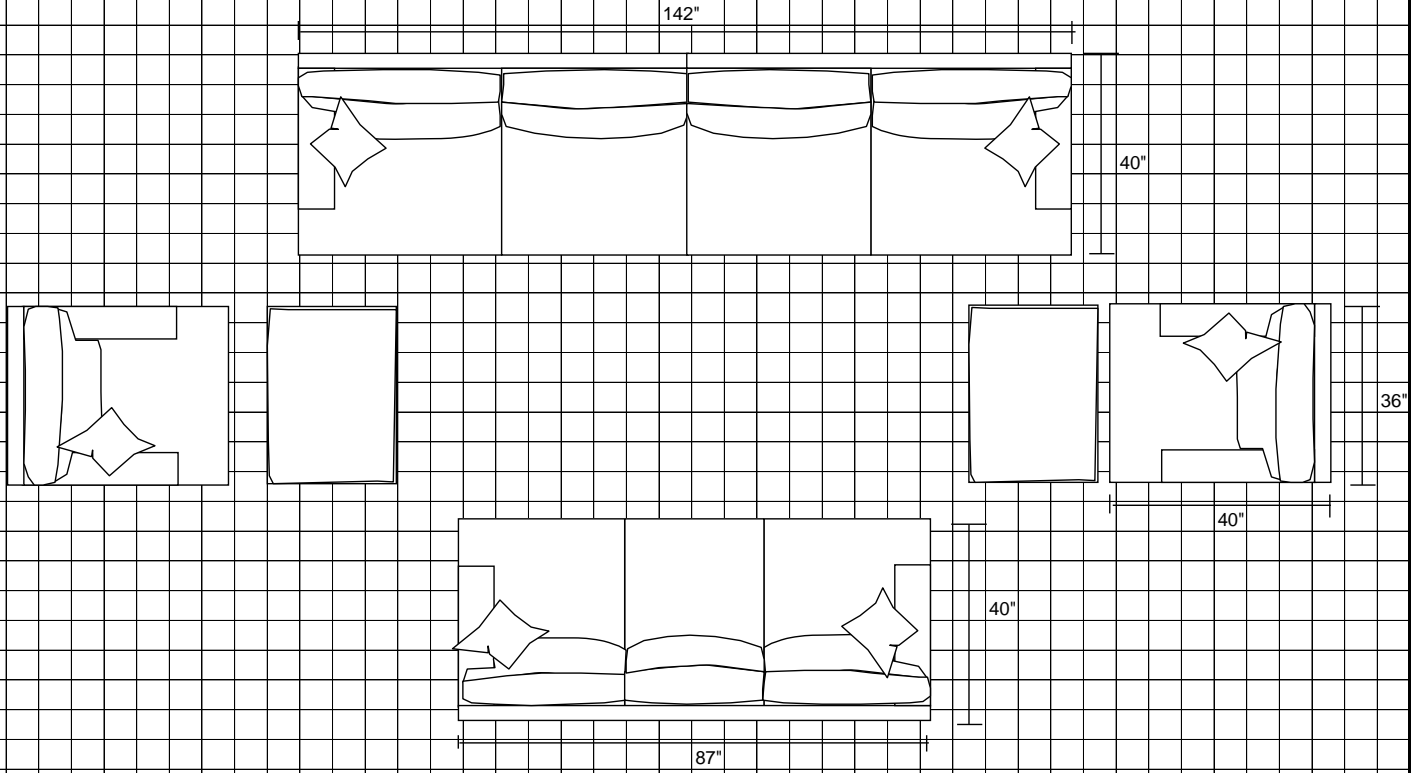

96"

121"

Darby

NATHAN ANTHONY
FINE FURNITURE MANUFACTURED IN THE USA

6" (1/2 foot) 12" (1 foot)

LAF-Mid-Size Sofa and RAF-Mid-Size Sofa

LAF-Chaise, Armless Sofa, Corner, Armless Sofa and RAF-Chaise

Darby

NATHAN ANTHONY
FINE FURNITURE MANUFACTURED IN THE USA

6" (1/2 foot)

12" (1 foot)

LAF-Chaise, Armless Love, Corner, Armless Sofa and RAF-Chaise

152"

64"

128"

64"

121"

121"

40"

36"

6" (1/2 foot)

12" (1 foot)