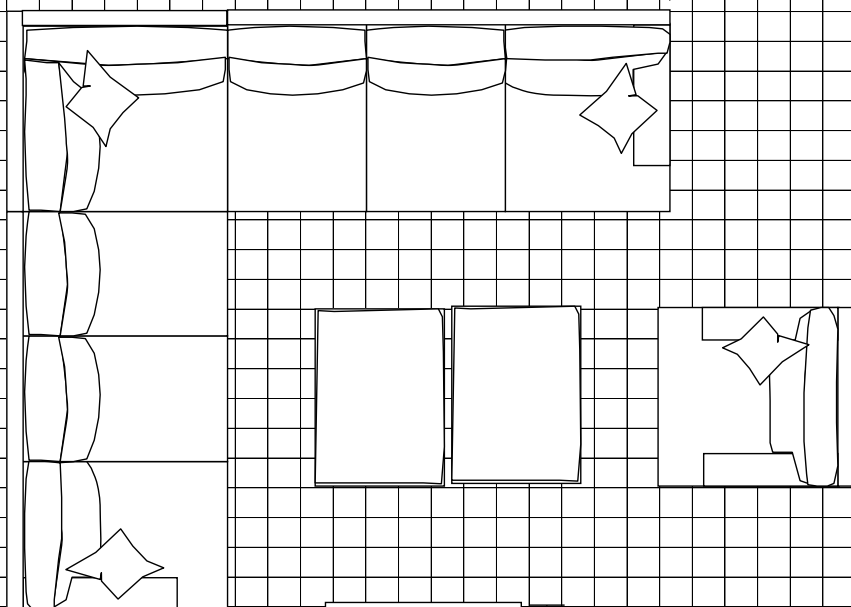

Darby

NATHAN ANTHONY
FINE FURNITURE MANUFACTURED IN THE USA

6" (1/2 foot)

12" (1 foot)

LAF-Chaise, Armless Love, Corner, Armless Sofa and RAF-Chaise

152"

64"

128"

64"

121"

121"

40"

36"

6" (1/2 foot)

12" (1 foot)