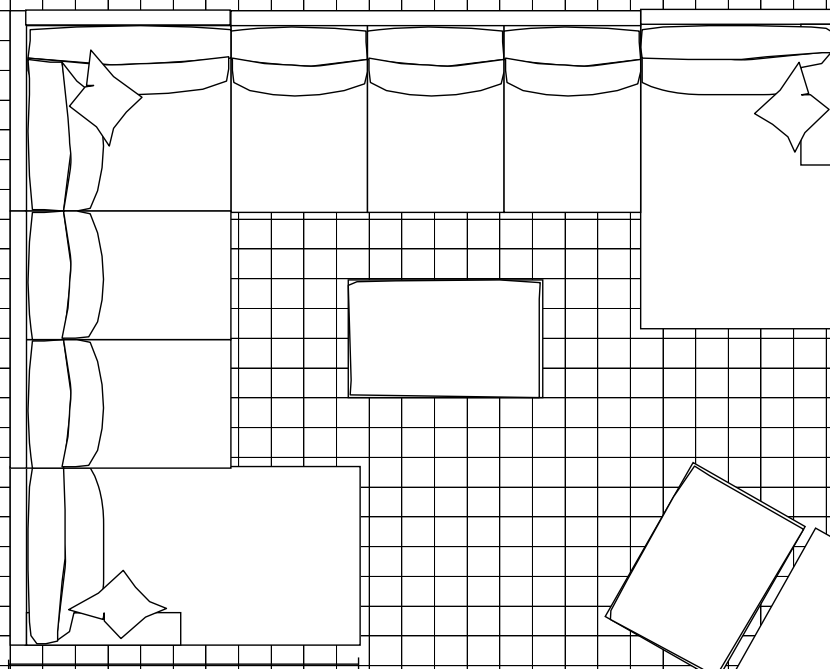

96"

121"

Darby

NATHAN ANTHONY
FINE FURNITURE MANUFACTURED IN THE USA

6" (1/2 foot) 12" (1 foot)

LAF-Mid-Size Sofa and RAF-Mid-Size Sofa

LAF-Chaise, Armless Sofa, Corner, Armless Sofa and RAF-Chaise

Darby

NATHAN ANTHONY
FINE FURNITURE MANUFACTURED IN THE USA

6" (1/2 foot)

12" (1 foot)

LAF-Chaise, Armless Love, Corner, Armless Sofa and RAF-Chaise

152"

64"

128"

64"