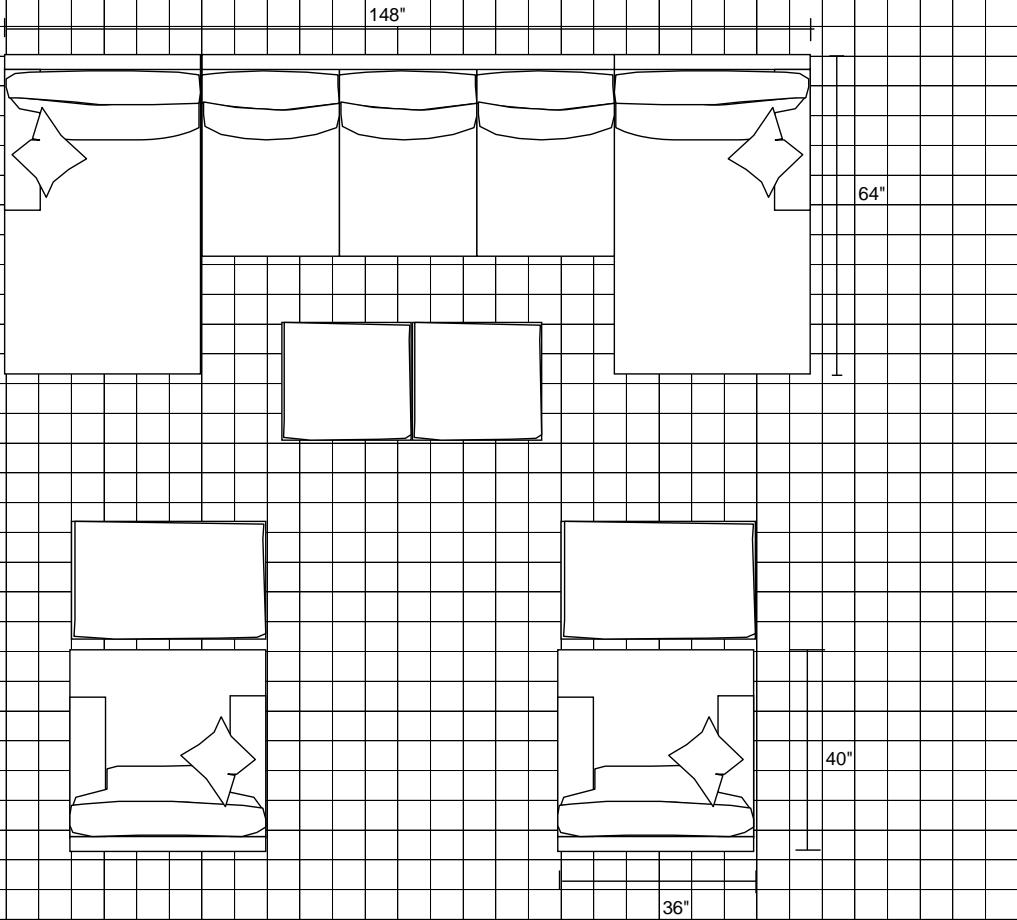

96"

96"

LAF-Sofa with RAF-Chaise

117"

64"

LAF-Chaise with RAF-Mid-Size Sofa

107"

LAF-Mid-Size Sofa with RAF-Chaise

107"

64"

Darby

NATHAN ANTHONY
FINE FURNITURE MANUFACTURED IN THE USA

6" (1/2 foot) 12" (1 foot)

LAF-Sofa with Corner, Armless Sofa and RAF-Chaise

LAF-Chaise, Armless Sofa, RAF-Chaise, two Chairs, two 32x32 Ottomans and two 32x35 Ottomans

Darby

LAF-Sofa & RSB Bumper Sofa with return

121"

96"

LAF-Love & RSB Bumper Sofa with return

96"

96"

6" (1/2 foot)