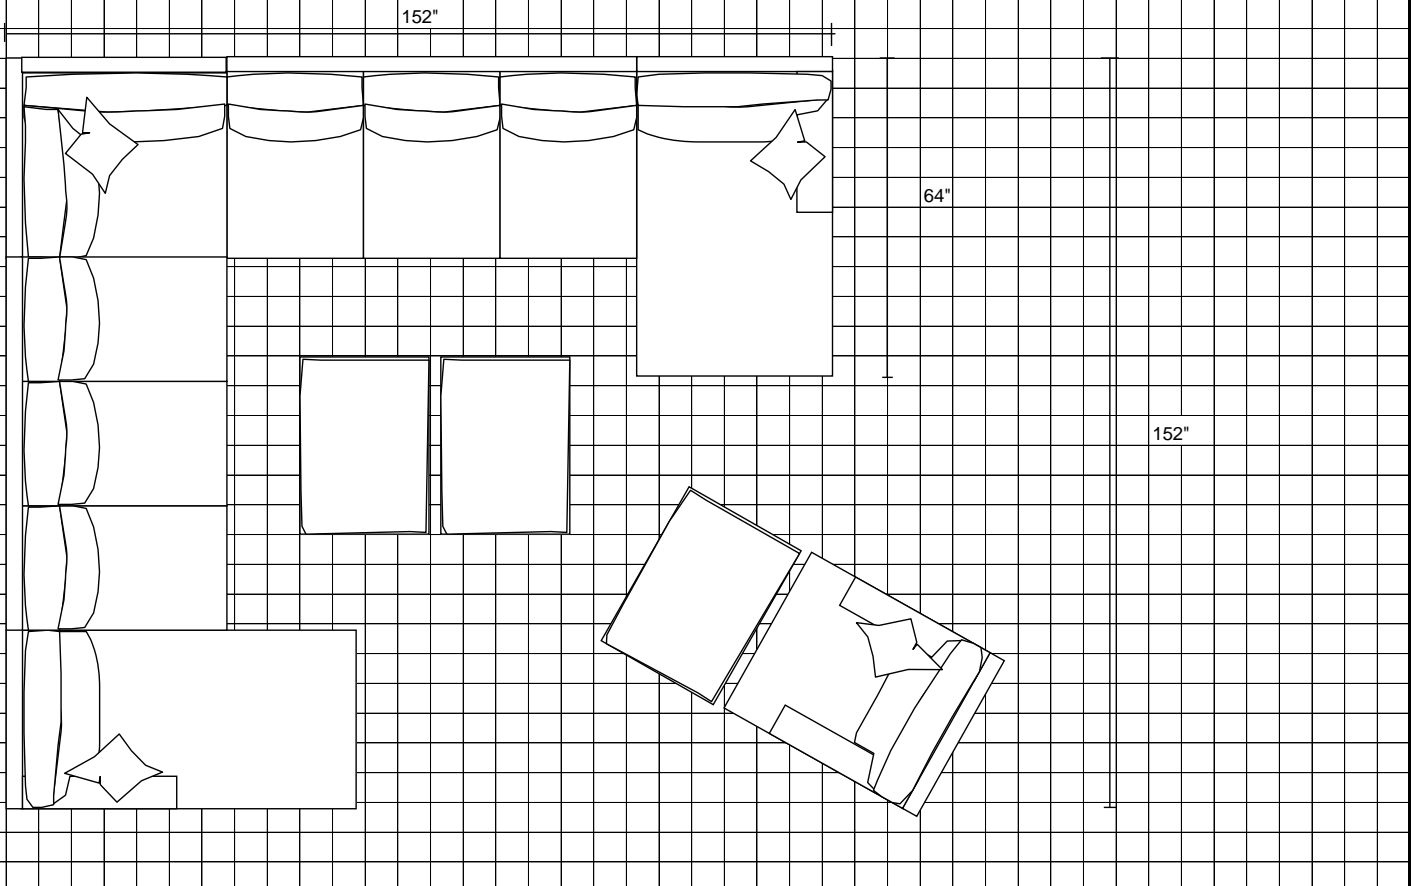

96"

121"

Darby

NATHAN ANTHONY
FINE FURNITURE MANUFACTURED IN THE USA

6" (1/2 foot) 12" (1 foot)

LAF-Mid-Size Sofa and RAF-Mid-Size Sofa

LAF-Chaise, Armless Sofa, Corner, Armless Sofa and RAF-Chaise

Darby

NATHAN ANTHONY
FINE FURNITURE MANUFACTURED IN THE USA

6" (1/2 foot)

12" (1 foot)

LAF-Chaise, Armless Love, Corner, Armless Sofa and RAF-Chaise

152"

64"

128"

64"

121"

121"

40"

36"

6" (1/2 foot)

12" (1 foot)