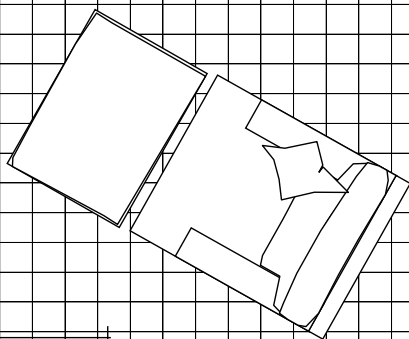

96"

121"

Darby

NATHAN ANTHONY
FINE FURNITURE MANUFACTURED IN THE USA

6" (1/2 foot) 12" (1 foot)

LAF-Mid-Size Sofa and RAF-Mid-Size Sofa

LAF-Chaise, Armless Sofa, Corner, Armless Sofa and RAF-Chaise

Darby

NATHAN ANTHONY
FINE FURNITURE MANUFACTURED IN THE USA

6" (1/2 foot)

12" (1 foot)

LAF-Chaise, Armless Love, Corner, Armless Sofa and RAF-Chaise

152"

64"

128"

64"