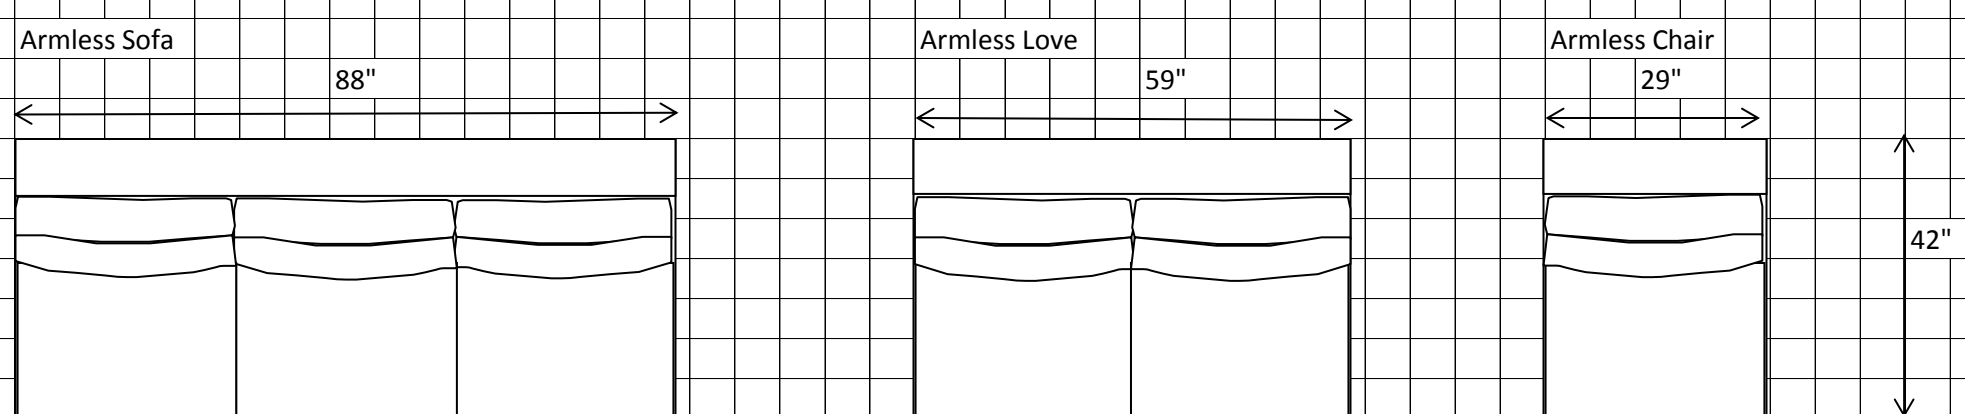

# Dover

□ = 6" x 6"

LAF-Love & Sofa

114"

LAF-Love and RAF-Chaise

114"

101"

LAF-Sofa, RAF-Sofa with Return (2 arm Sofa) & Small Ottoman

# Dover

□ = 6" x 6"

LAF-Love & RAF-Love

144"

42"

LAF-Love, Armless Love & RAF-Love

203"

42"

LAF-Sofa w/Return (2 arm sofa), Armless Sofa & RAF-Sofa with Return (2 arm Sofa)

172"

114"

# Dover

□ = 6" x 6"

RAF-Sofa (armless sofa w/return), Armless Sofa, 2 Large and 2 Small Ottoman

160"

RAF-Love, Armless Love, LAF-Sofa & 2 Large Ottoman

131"