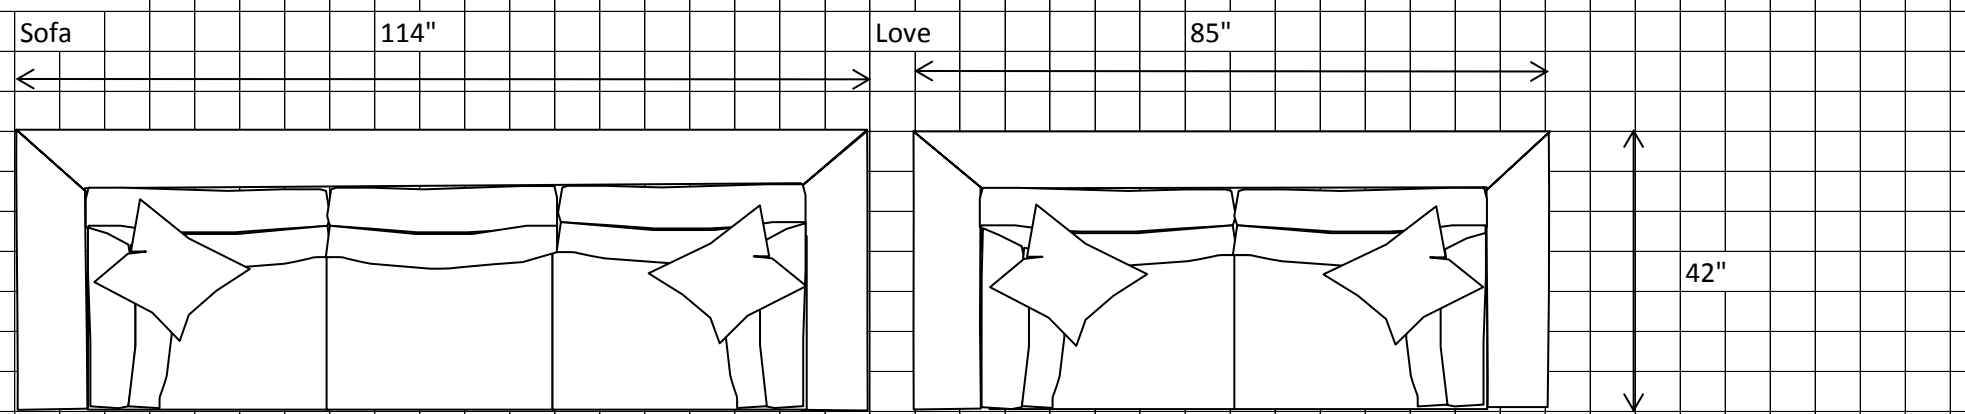

**NATHAN ANTHONY**  
FINE FURNITURE MANUFACTURED IN THE USA

□ = 6" x 6"

**Dover**

# Dover

□ = 6" x 6"

LAF-Love & Sofa

114"

LAF-Love and RAF-Chaise

114"

101"

LAF-Sofa, RAF-Sofa with Return (2 arm Sofa) & Small Ottoman

# Dover

□ = 6" x 6"

LAF-Love & RAF-Love

144"

42"

LAF-Love, Armless Love & RAF-Love

203"

42"

# Dover

□ = 6" x 6"

RAF-Sofa (armless sofa w/return), Armless Sofa, 2 Large and 2 Small Ottoman

160"

RAF-Love, Armless Love, LAF-Sofa & 2 Large Ottoman

131"