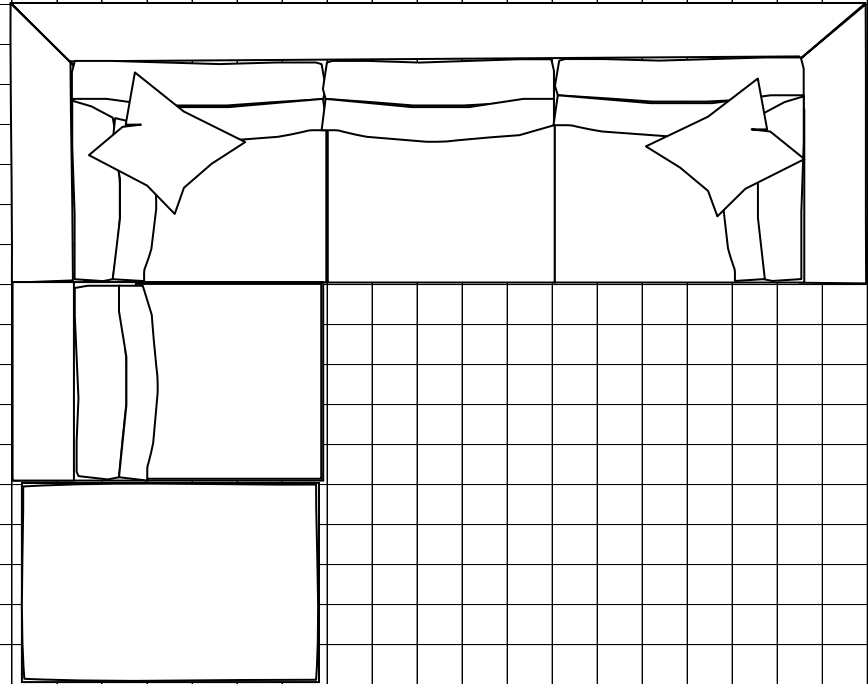

143"

Sofa, Armless Chair and Large Ottoman

114"