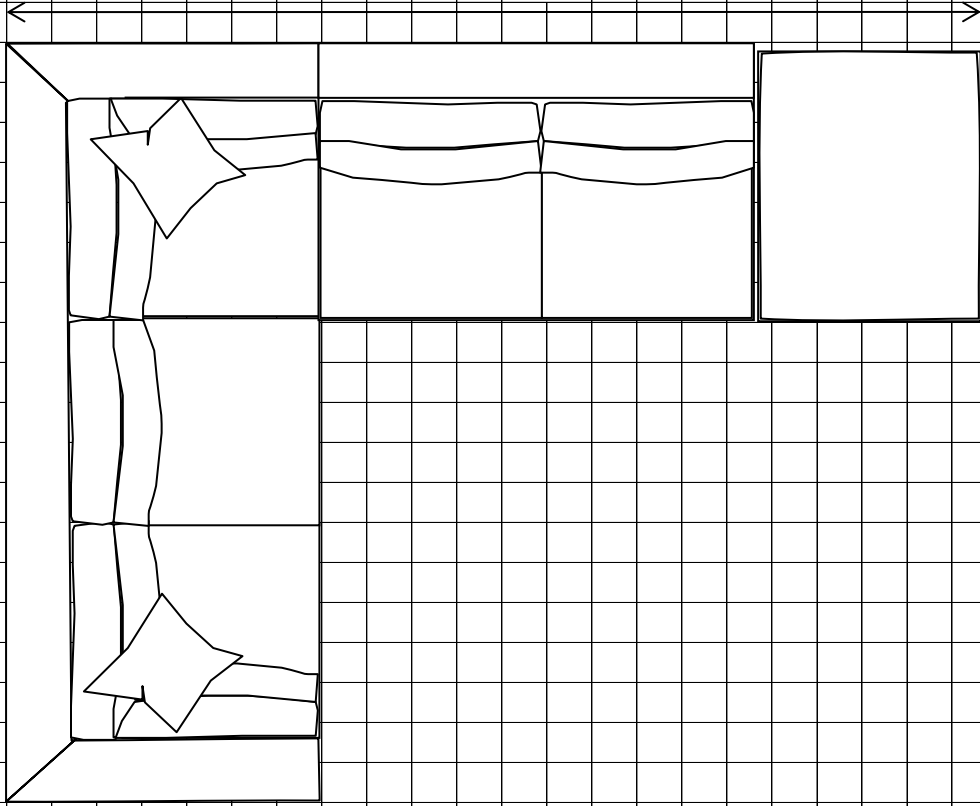

# Dover

□ = 6" x 6"

LAF-Love & RAF-Love

144"

42"

LAF-Love, Armless Love & RAF-Love

203"

42"

LAF-Sofa w/Return (2 arm sofa), Armless Sofa & RAF-Sofa with Return (2 arm Sofa)

172"

114"

# Dover

□ = 6" x 6"

Sofa, Armless Love & Large Ottoman

131"

Sofa, Armless Love & Large Ottoman

131"

114"

RAF-Sofa (armless sofa w/return), Armless Sofa, LAF-Sofa (armless sofa w/return), Armless Sofa and 2) Lrge Ottoman