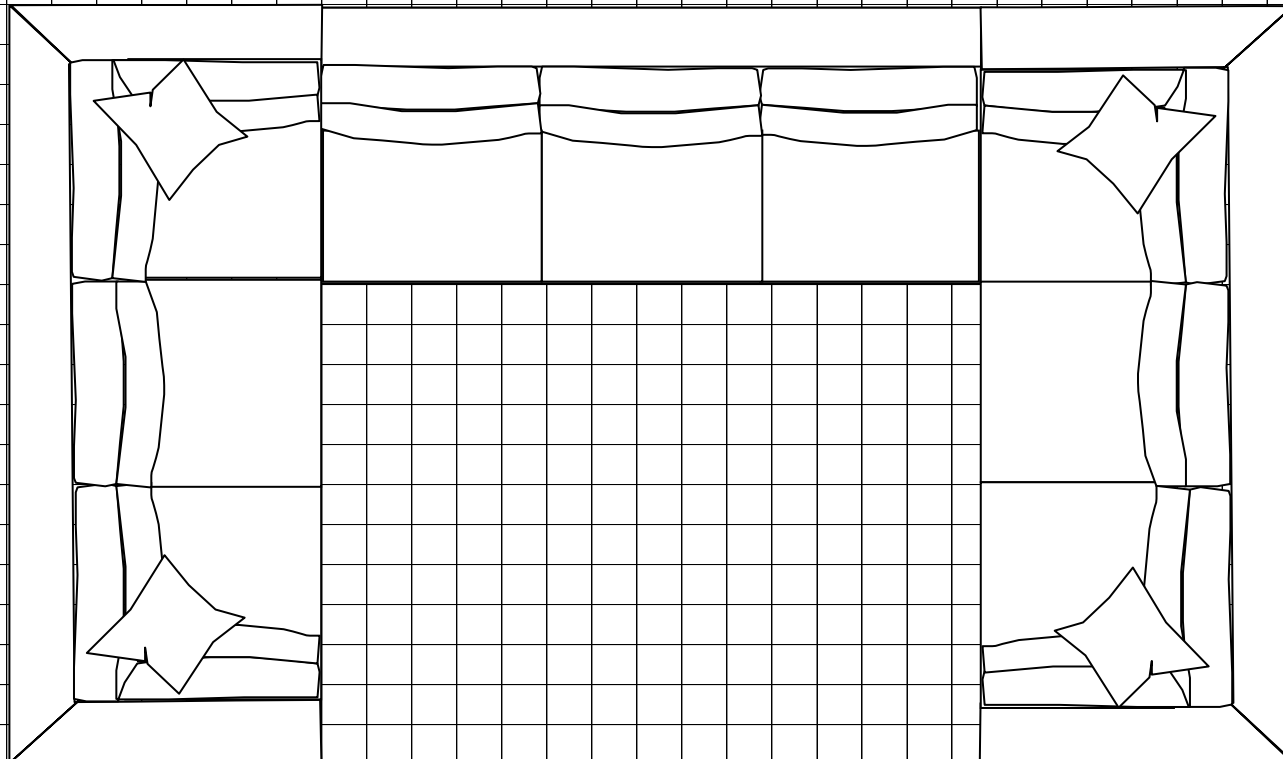

# Dover

□ = 6" x 6"

LAF-Love & RAF-Love

144"

42"

LAF-Love, Armless Love & RAF-Love

203"

42"

LAF-Sofa w/Return (2 arm sofa), Armless Sofa & RAF-Sofa with Return (2 arm Sofa)

172"

114"