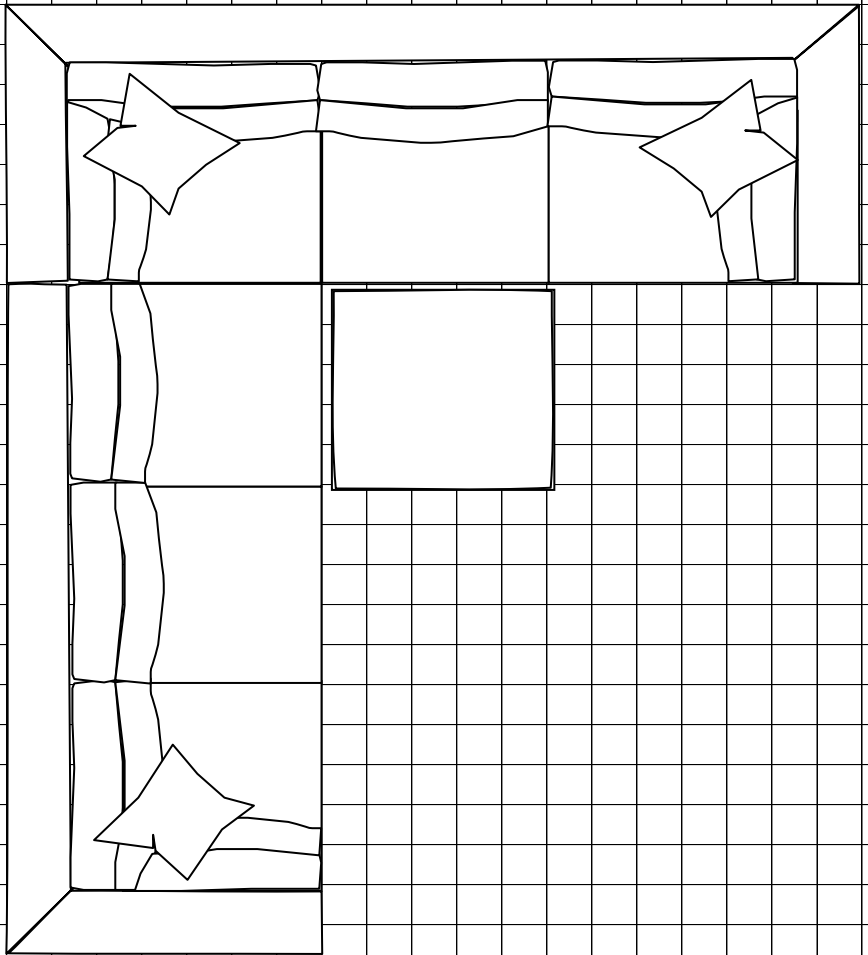

# Dover

□ = 6" x 6"

LAF-Love & Sofa

114"

LAF-Love and RAF-Chaise

114"

101"

LAF-Sofa, RAF-Sofa with Return (2 arm Sofa) & Small Ottoman

114"

143"

Sofa, Armless Chair and Large Ottoman

114"

101"

# Dover

□ = 6" x 6"

LAF-Love & RAF-Love

144"

42"

LAF-Love, Armless Love & RAF-Love

203"

42"

# Dover

□ = 6" x 6"

RAF-Sofa (armless sofa w/return), Armless Sofa, 2 Large and 2 Small Ottoman

160"

RAF-Love, Armless Love, LAF-Sofa & 2 Large Ottoman

131"