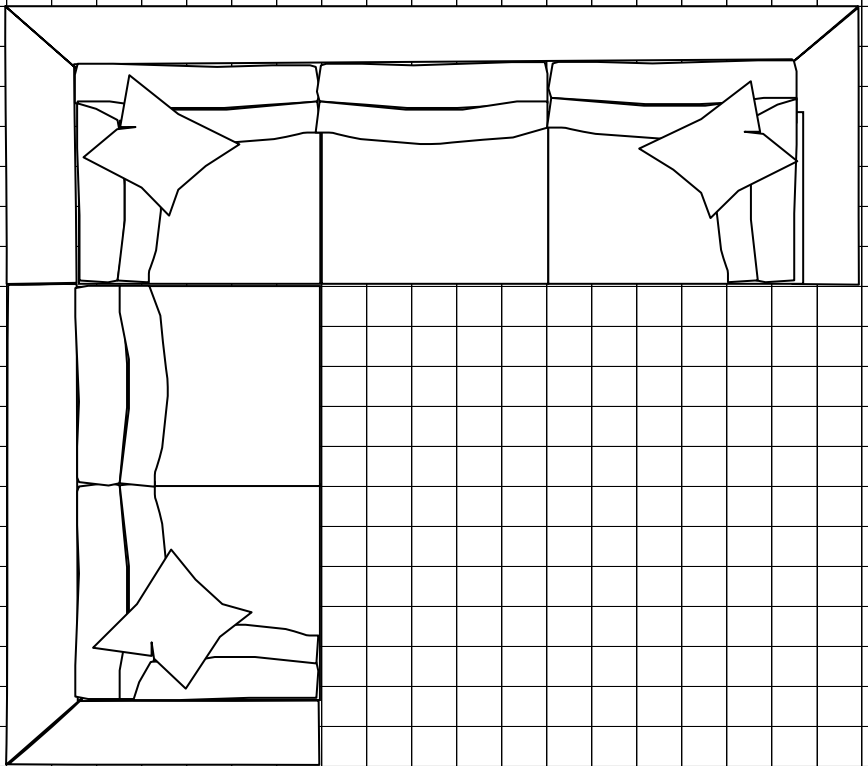

**NATHAN ANTHONY**  
FINE FURNITURE MANUFACTURED IN THE USA

□ = 6" x 6"

**Dover**

# Dover

□ = 6" x 6"

LAF-Love & Sofa

114"

LAF-Love and RAF-Chaise

114"

101"

LAF-Sofa, RAF-Sofa with Return (2 arm Sofa) & Small Ottoman

# Dover

□ = 6" x 6"

LAF-Love & RAF-Love

144"

42"

LAF-Love, Armless Love & RAF-Love

203"

42"

# Dover

□ = 6" x 6"

RAF-Sofa (armless sofa w/return), Armless Sofa, 2 Large and 2 Small Ottoman

160"

RAF-Love, Armless Love, LAF-Sofa & 2 Large Ottoman

131"