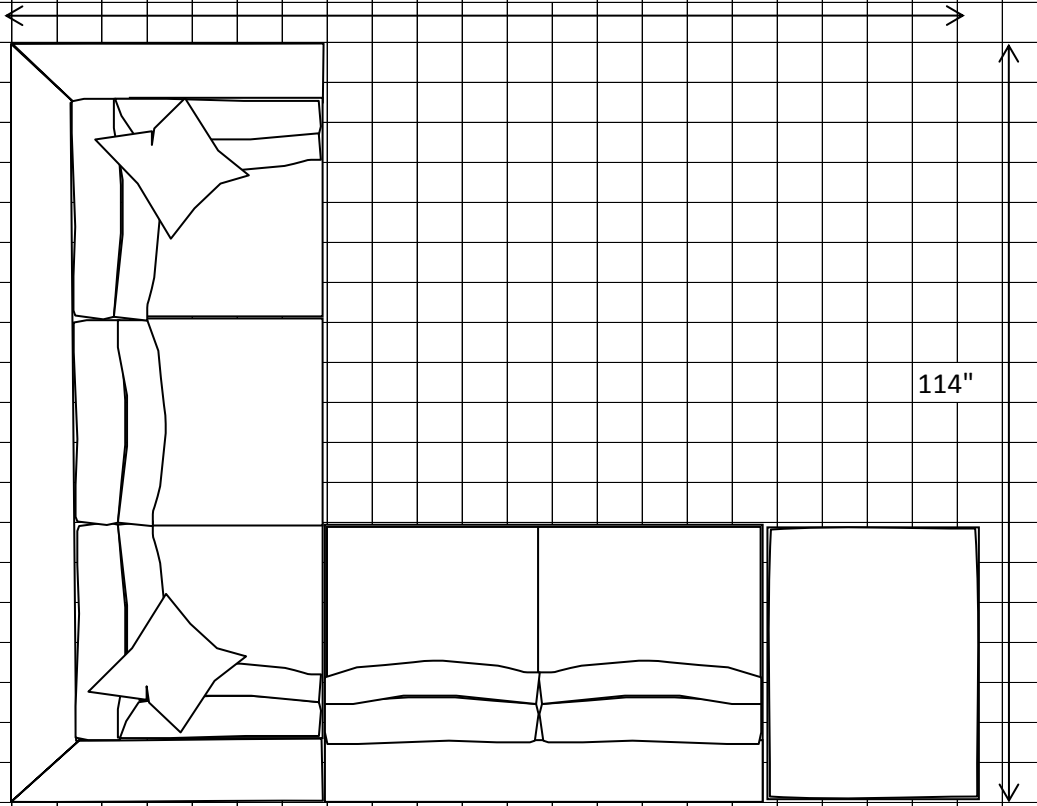

LAF-Sofa w/Return (2 arm sofa), Armless Sofa & RAF-Sofa with Return (2 arm Sofa)

172"

114"

# Dover

□ = 6" x 6"

Sofa, Armless Love & Large Ottoman

131"

Sofa, Armless Love & Large Ottoman

131"

114"

RAF-Sofa (armless sofa w/return), Armless Sofa, LAF-Sofa (armless sofa w/return), Armless Sofa and 2) Lrge Ottoman

172"

131"

# Dover

□ = 6" x 6"

RAF-Sofa (armless sofa w/return), Armless Sofa, 2 Large and 2 Small Ottoman

160"

RAF-Love, Armless Love, LAF-Sofa & 2 Large Ottoman

131"