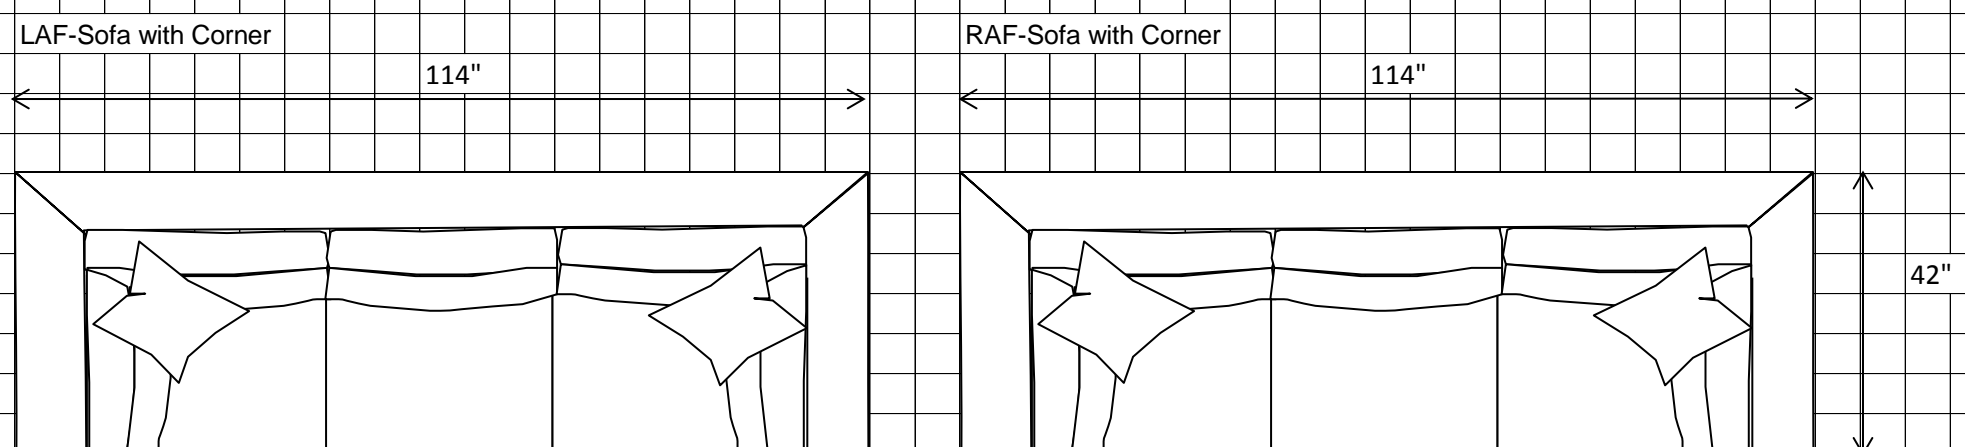

# Dover

□ = 6" x 6"

LAF-Love & Sofa

114"

LAF-Love and RAF-Chaise

114"

101"

LAF-Sofa, RAF-Sofa with Return (2 arm Sofa) & Small Ottoman

# Dover

□ = 6" x 6"

LAF-Love & RAF-Love

144"

42"

LAF-Love, Armless Love & RAF-Love

203"

42"

LAF-Sofa w/Return (2 arm sofa), Armless Sofa & RAF-Sofa with Return (2 arm Sofa)

172"

114"

# Dover

□ = 6" x 6"

RAF-Sofa (armless sofa w/return), Armless Sofa, 2 Large and 2 Small Ottoman

160"

RAF-Love, Armless Love, LAF-Sofa & 2 Large Ottoman

131"