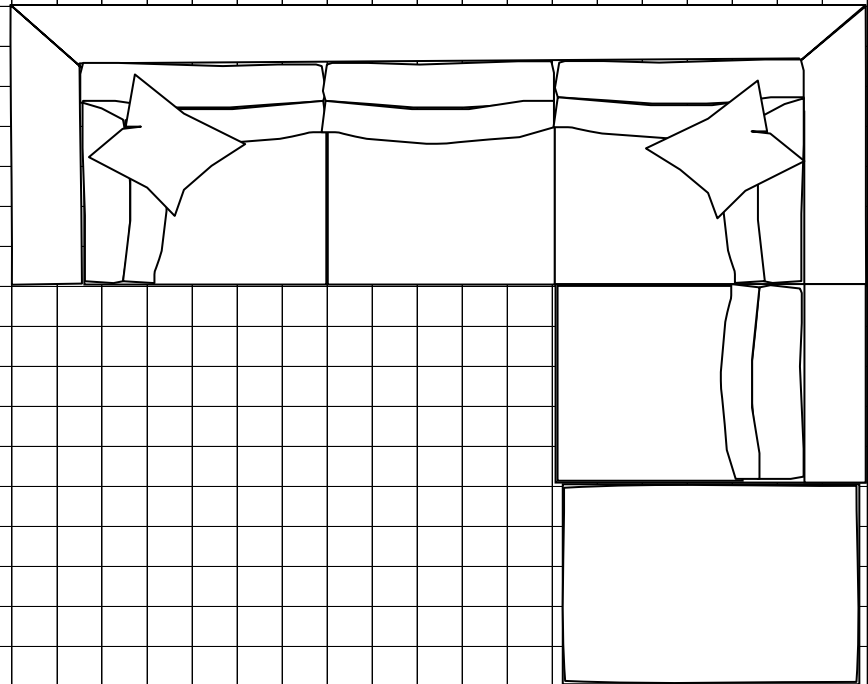

# Dover

□ = 6" x 6"

LAF-Love & Sofa

114"

LAF-Love and RAF-Chaise

114"

101"

LAF-Sofa, RAF-Sofa with Return (2 arm Sofa) & Small Ottoman

114"

143"

Sofa, Armless Chair and Large Ottoman

114"

101"

# Dover

□ = 6" x 6"

LAF-Love & RAF-Love

144"

42"

LAF-Love, Armless Love & RAF-Love

203"

42"

# Dover

□ = 6" x 6"

RAF-Sofa (armless sofa w/return), Armless Sofa, 2 Large and 2 Small Ottoman

160"

RAF-Love, Armless Love, LAF-Sofa & 2 Large Ottoman

131"