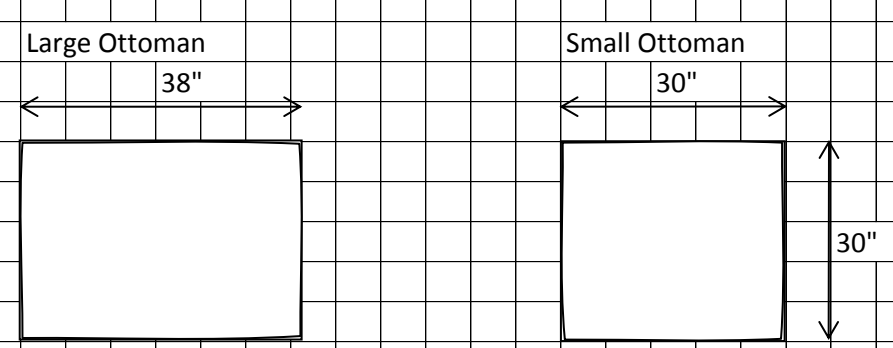

**NATHAN ANTHONY**  
FINE FURNITURE MANUFACTURED IN THE USA

□ = 6" x 6"

**Dover**

# Dover

□ = 6" x 6"

LAF-Love & Sofa

114"

LAF-Love and RAF-Chaise

114"

101"

LAF-Sofa, RAF-Sofa with Return (2 arm Sofa) & Small Ottoman

# Dover

□ = 6" x 6"

LAF-Love & RAF-Love

144"

42"

LAF-Love, Armless Love & RAF-Love

203"

42"

# Dover

□ = 6" x 6"

RAF-Sofa (armless sofa w/return), Armless Sofa, 2 Large and 2 Small Ottoman

160"

RAF-Love, Armless Love, LAF-Sofa & 2 Large Ottoman

131"