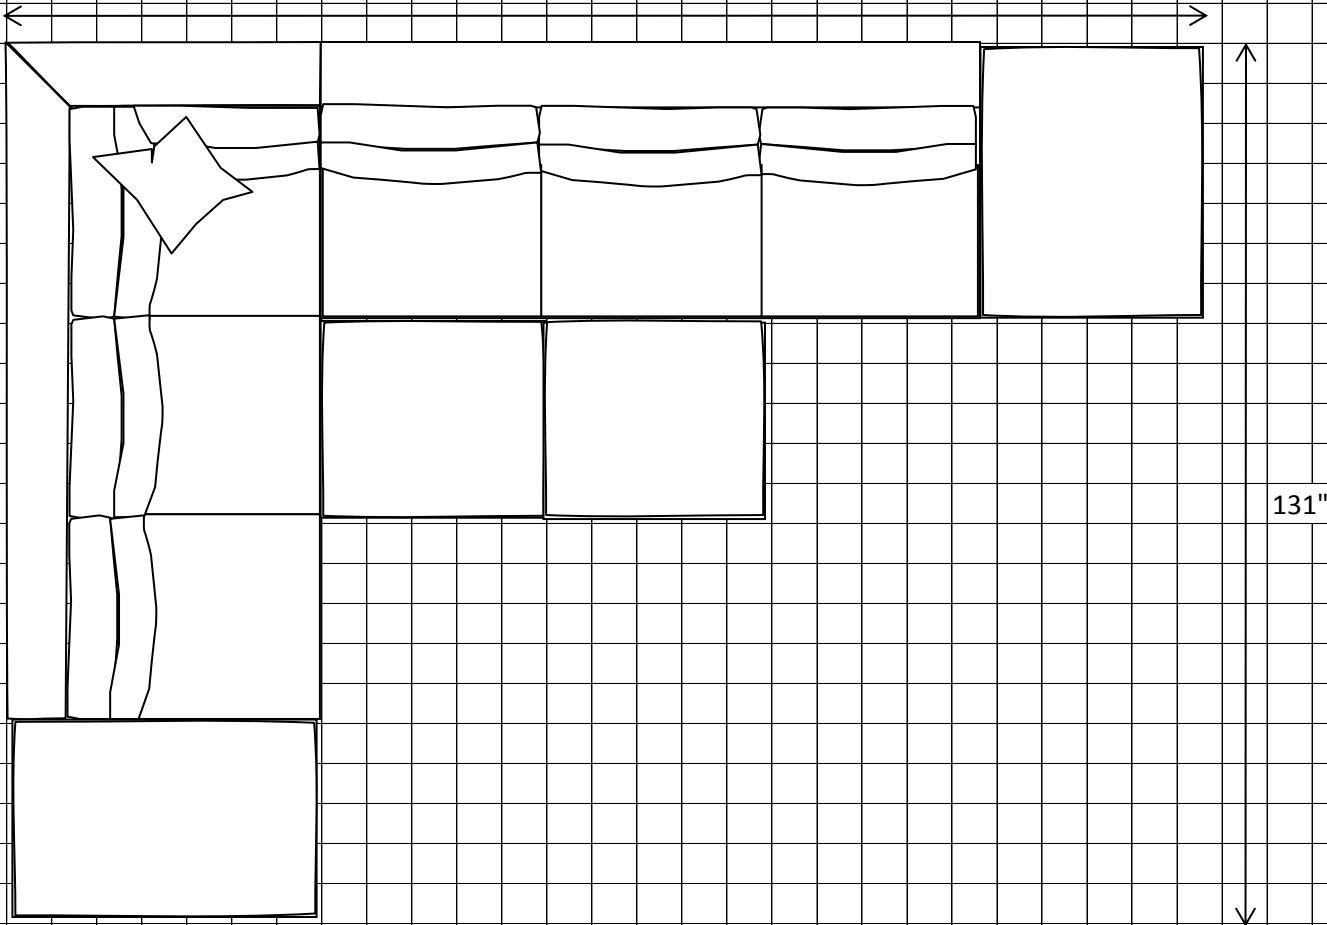

172"

131"

# Dover

□ = 6" x 6"

RAF-Sofa (armless sofa w/return), Armless Sofa, 2 Large and 2 Small Ottoman

160"

RAF-Love, Armless Love, LAF-Sofa & 2 Large Ottoman

131"