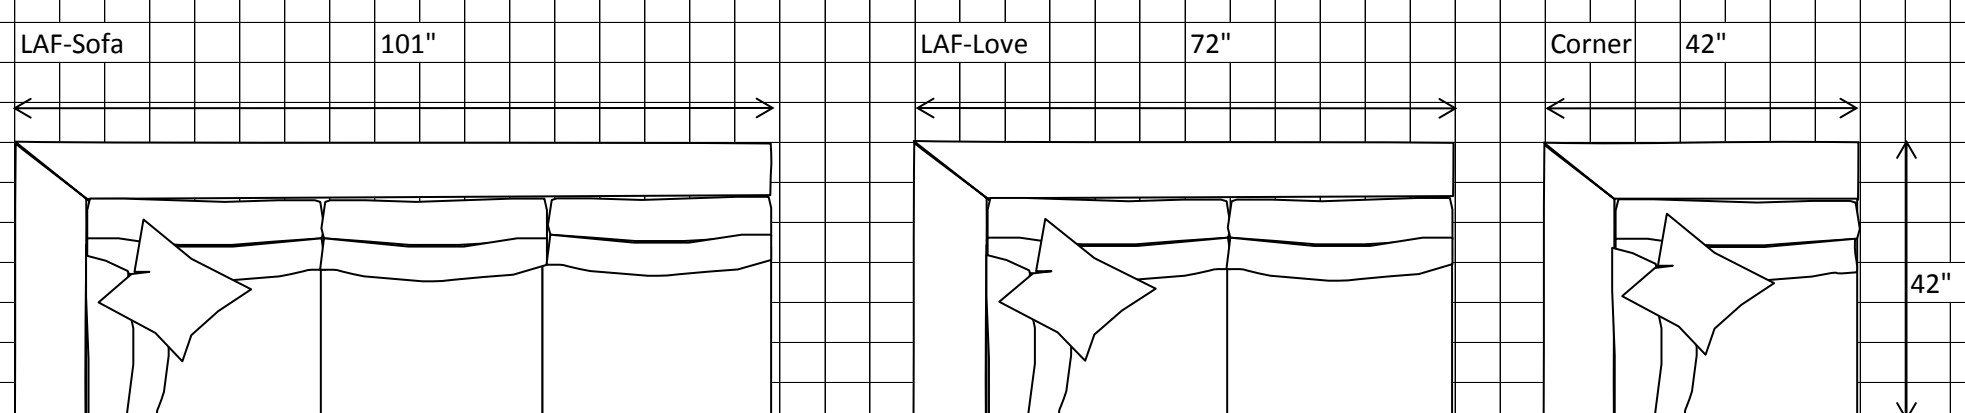

**NATHAN ANTHONY**  
FINE FURNITURE MANUFACTURED IN THE USA

□ = 6" x 6"

**Dover**

# Dover

□ = 6" x 6"

LAF-Love & RAF-Love

144"

42"

LAF-Love, Armless Love & RAF-Love

203"

42"

LAF-Sofa w/Return (2 arm sofa), Armless Sofa & RAF-Sofa with Return (2 arm Sofa)

172"

114"

# Dover

□ = 6" x 6"

RAF-Sofa (armless sofa w/return), Armless Sofa, 2 Large and 2 Small Ottoman

160"

RAF-Love, Armless Love, LAF-Sofa & 2 Large Ottoman

131"