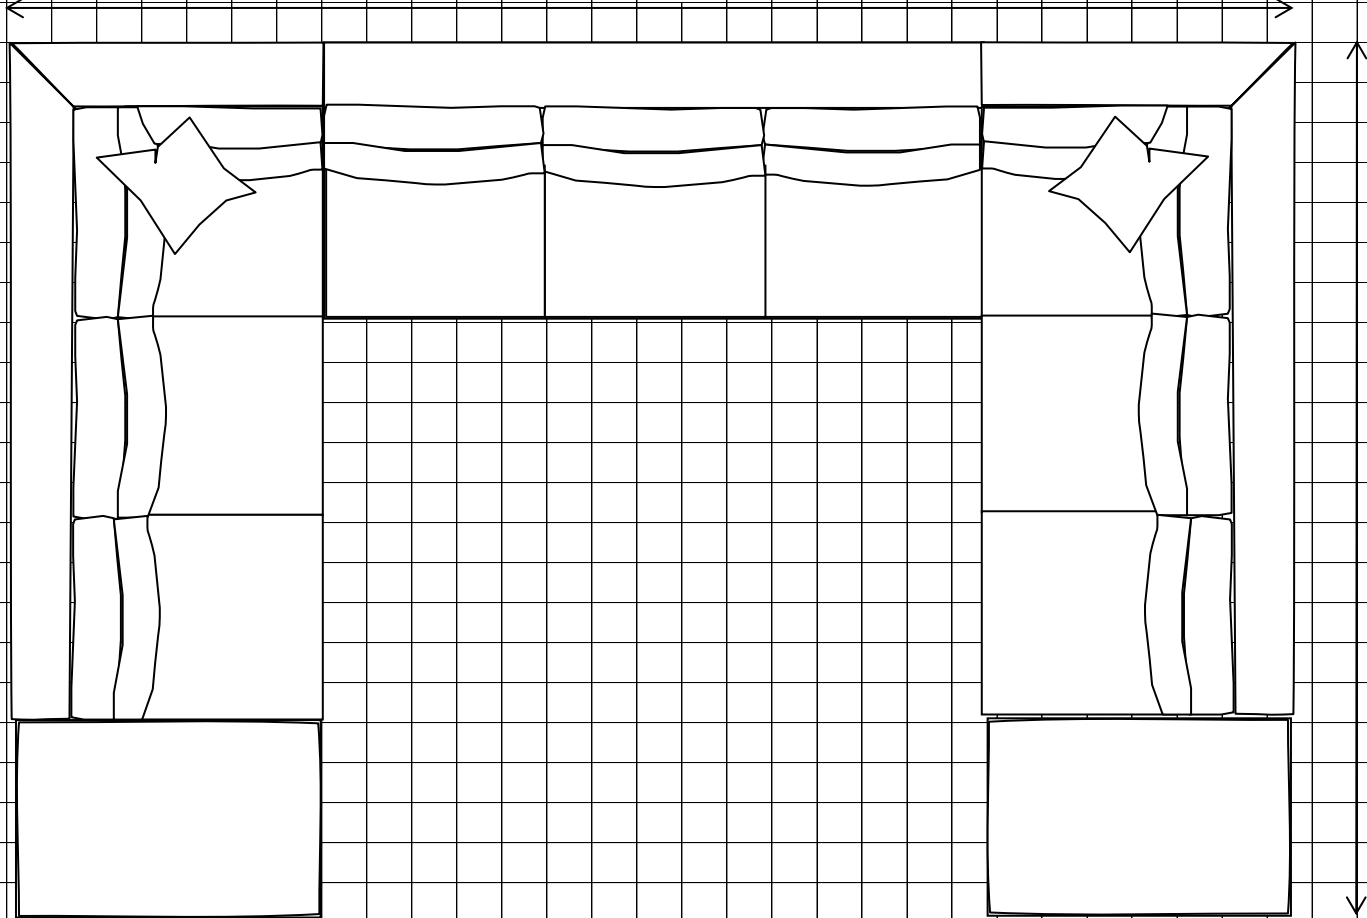

Dover

□ = 6" x 6"

131"

131"

114"

172"

131"