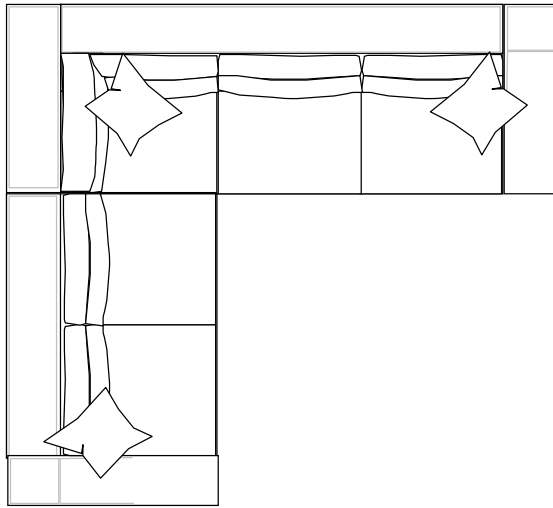

Egoist

□ = 6" x 6"

Up dated 1/7/2017

← 112" →