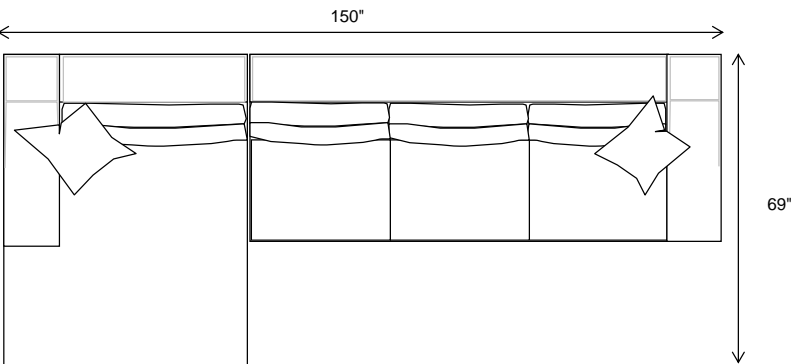

LAF-Love and RAF-Chaise

LAF-Sofa and RAF-Chaise

LAF-Bumber Chaise and RAF-Love

LAF-Chaise and RAF-Sofa

Egoist

□ = 6" x 6"

Up dated 1/7/2017

LAF-Love and RAF-Sofa with Corner

← 112" →

112"

LAF-Love and RAF-Bumper Chaise

← 112" →

102"

LAF-Sofa with Corner, Armless Sofa and RAF-Chaise

← 182" →

112"