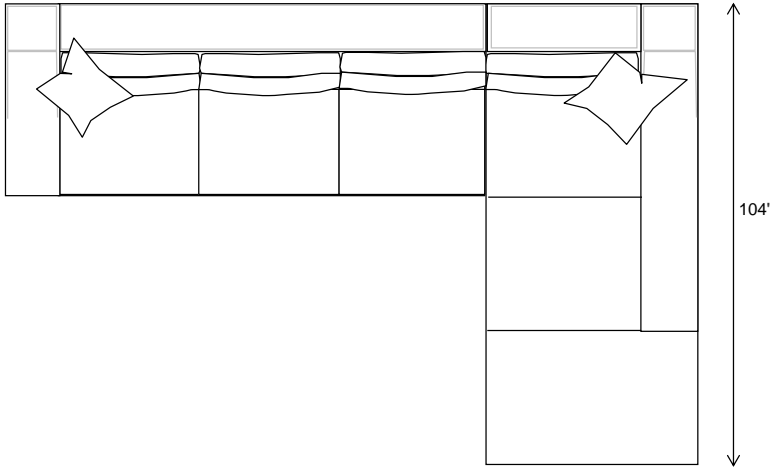

Egoist

□ = 6" x 6"

Up dated 1/7/2012

LAF-Sofa and RAF-Bumper Chaise 143"