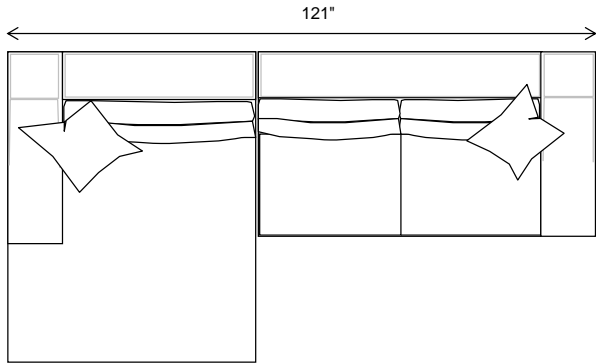

RAF-Bumper Chaise

42"

Egoist

□ = 6" x 6"

Up dated 1/7/2017

LAF-Sofa with Corner

RAF-Sofa with Corner

LAF-Chaise and RAF-Love