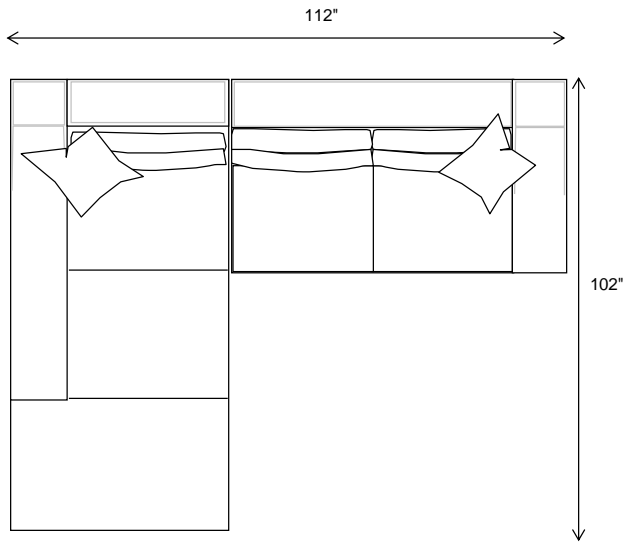

RAF-Bumper Chaise

42"

Egoist

□ = 6" x 6"

Up dated 1/7/2017

LAF-Sofa with Corner

RAF-Sofa with Corner

LAF-Chaise and RAF-Love

LAF-Love and RAF-Chaise

LAF-Sofa and RAF-Chaise

LAF-Bumber Chaise and RAF-Love

LAF-Chaise and RAF-Sofa

Egoist

□ = 6" x 6"

Up dated 1/7/2017

LAF-Love and RAF-Sofa with Corner