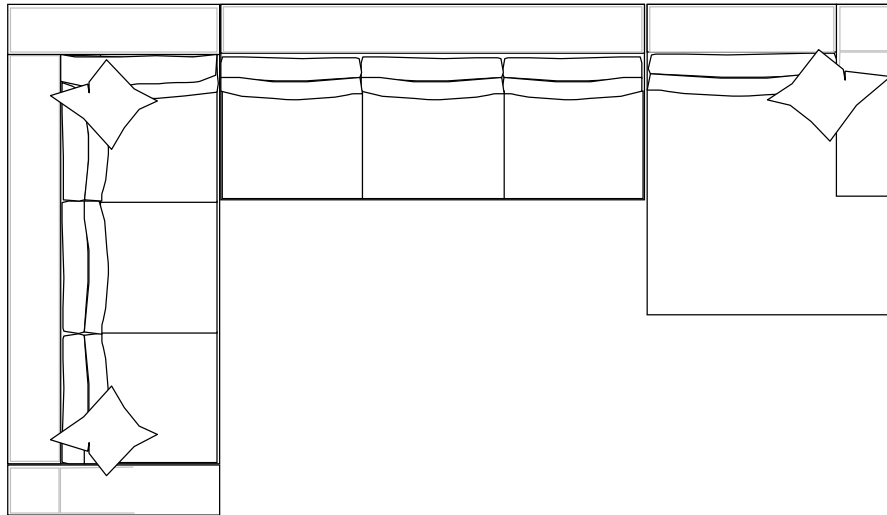

← 112" →

112"

LAF-Love and RAF-Bumper Chaise

← 112" →

102"

LAF-Sofa with Corner, Armless Sofa and RAF-Chaise

← 182" →

112"

Egoist

□ = 6" x 6"

Up dated 1/7/2017

LAF-Chaise, Armless Love and RAF-Sofa with Cornern
112"

LAF-Sofa with Corner, Armless Love and RAF-Chaise
112"

LAF-Chaise, Armless Sofa and RAF-Sofa with Corner

Egoist

□ = 6" x 6"