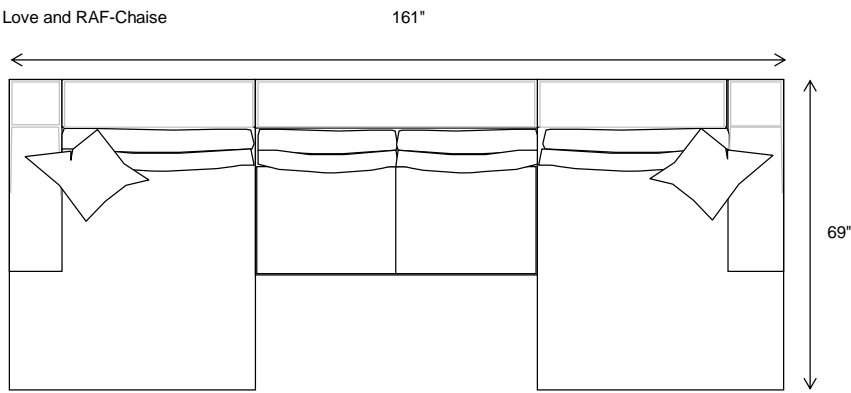

Egoist

□ = 6" x 6"

Up dated 1/7/2017

LAF-Chaise, Armless Love and RAF-Sofa with Cornern
112"

LAF-Sofa with Corner, Armless Love and RAF-Chaise
112"

LAF-Chaise, Armless Sofa and RAF-Sofa with Corner

Egoist

□ = 6" x 6"

Up dated 1/7/2012

LAF-Chaise, Armless Sofa and RAF-Chaise

LAF-Chaise, Armless Love and RAF-Chaise

LAF-Love and RAF-Love

LAF-Love, Armless Sofa and RAF-Love

140"

Egoist

□ = 6" x 6"