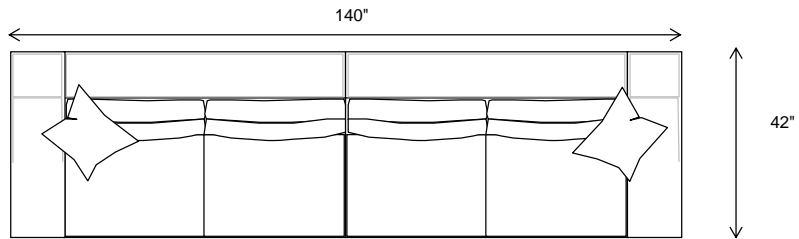

Egoist

□ = 6" x 6"

Up dated 1/7/2017

LAF-Chaise, Armless Love and RAF-Sofa with Cornern
112"

LAF-Sofa with Corner, Armless Love and RAF-Chaise
112"

LAF-Chaise, Armless Sofa and RAF-Sofa with Corner

Egoist

□ = 6" x 6"

Up dated 1/7/2012

LAF-Chaise, Armless Sofa and RAF-Chaise

LAF-Chaise, Armless Love and RAF-Chaise

LAF-Love and RAF-Love

LAF-Love, Armless Sofa and RAF-Love

140"

Egoist

□ = 6" x 6"