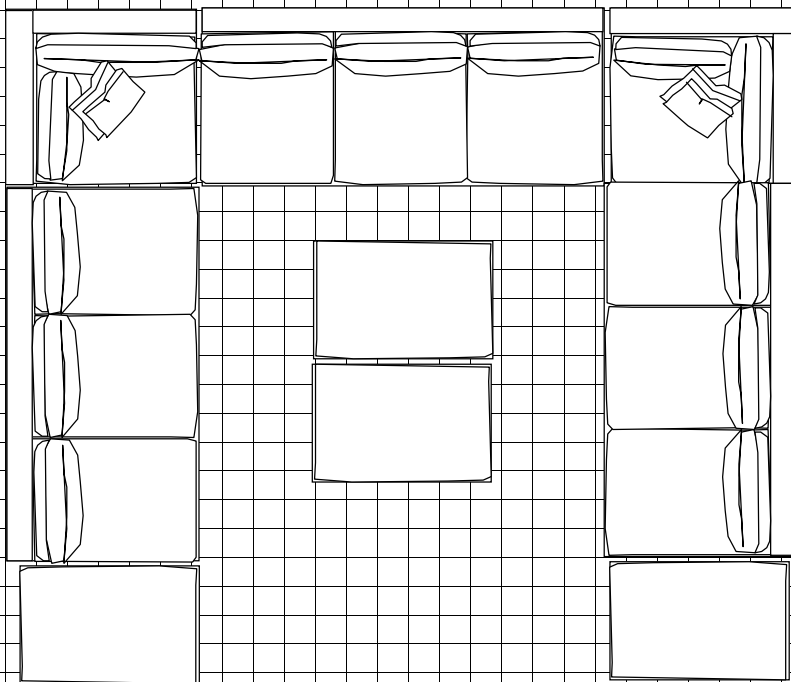

Elise

6" (1/2 foot) 12" (1 foot)

LAF-Sofa with Corner

RAF-Love

LAF-Mid-Size Sofa, RAF-Mid-Size Sofa, 2 Chairs, and 3 King Ottomans

95"

95"

142"

LAF-Chaise, Armless Mid-Size Sofa, Corner, Armless Mid-Size Sofa and RAF-Chaise

139"

139"

Elise

LAF-Sofa, Corner, Armless Sofa, Corner, RAF-Sofa and 2 King Ottomans
154"

6" (1/2 foot) 12" (1 foot)

121"

3 Armless Sofa, 2 corner and 4 King Ottomans
154"

139"

6" (1/2 foot) 12" (1 foot)