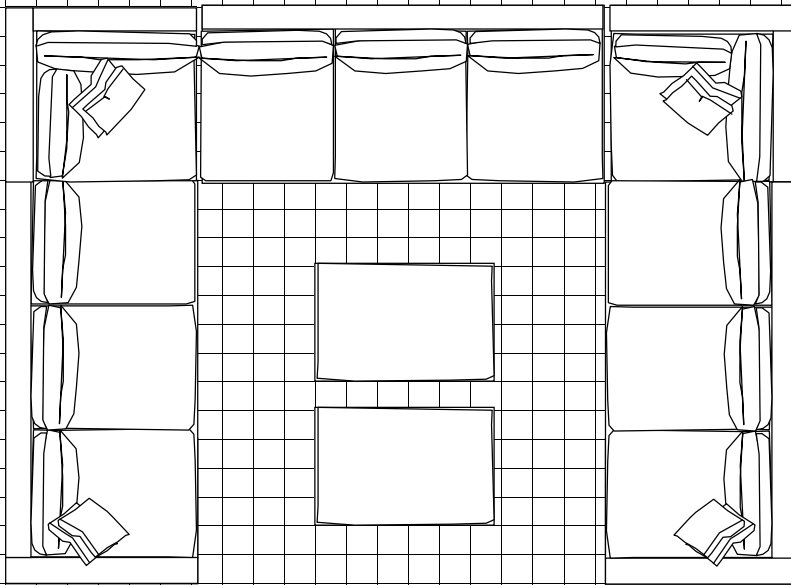

Elise

6" (1/2 foot) 12" (1 foot)

LAF-Sofa with Corner

RAF-Love

LAF-Mid-Size Sofa, RAF-Mid-Size Sofa, 2 Chairs, and 3 King Ottomans

95"

95"

142"

LAF-Chaise, Armless Mid-Size Sofa, Corner, Armless Mid-Size Sofa and RAF-Chaise

139"

139"

Elise

LAF-Sofa, Corner, Armless Sofa, Corner, RAF-Sofa and 2 King Ottomans
154"

6" (1/2 foot) 12" (1 foot)

121"

3 Armless Sofa, 2 corner and 4 King Ottomans
154"

139"

6" (1/2 foot) 12" (1 foot)