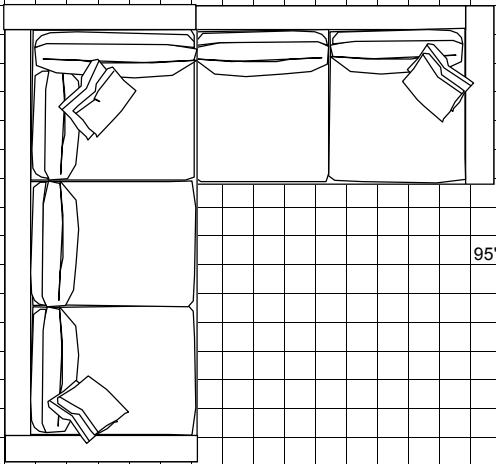

Elise

6" (1/2 foot) 12" (1 foot)

LAF-Sofa with Corner

RAF-Love

LAF-Mid-Size Sofa, RAF-Mid-Size Sofa, 2 Chairs, and 3 King Ottomans

95"

95"

142"

LAF-Chaise, Armless Mid-Size Sofa, Corner, Armless Mid-Size Sofa and RAF-Chaise

139"

139"

Elise

LAF-Sofa, Corner, Armless Sofa, Corner, RAF-Sofa and 2 King Ottomans
154"

6" (1/2 foot) 12" (1 foot)

121"

3 Armless Sofa, 2 corner and 4 King Ottomans
154"

139"

6" (1/2 foot) 12" (1 foot)