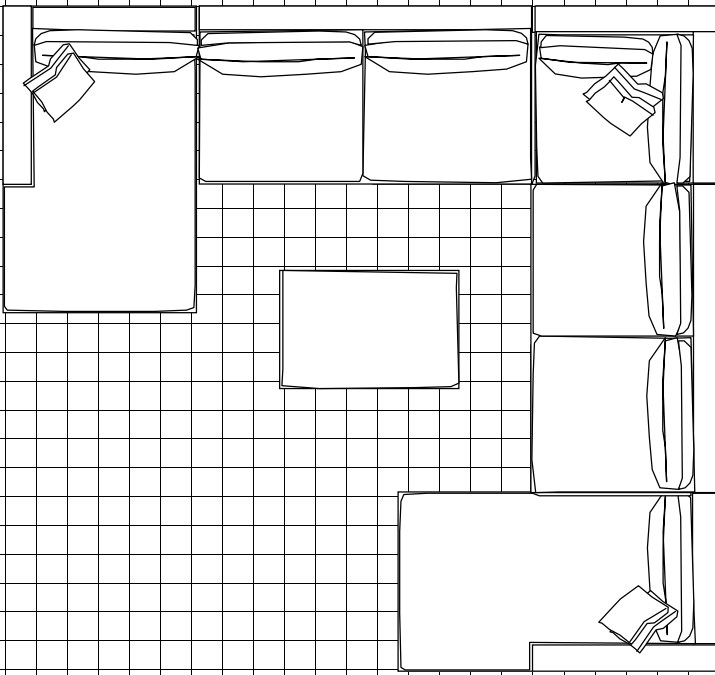

Elise

6" (1/2 foot) 12" (1 foot)

LAF-Sofa with Corner

RAF-Love

LAF-Mid-Size Sofa, RAF-Mid-Size Sofa, 2 Chairs, and 3 King Ottomans

95"

95"

142"

LAF-Chaise, Armless Mid-Size Sofa, Corner, Armless Mid-Size Sofa and RAF-Chaise

139"

139"

Elise

LAF-Sofa, Corner, Armless Sofa, Corner, RAF-Sofa and 2 King Ottomans
154"

6" (1/2 foot) 12" (1 foot)

121"

3 Armless Sofa, 2 corner and 4 King Ottomans
154"

139"

6" (1/2 foot) 12" (1 foot)