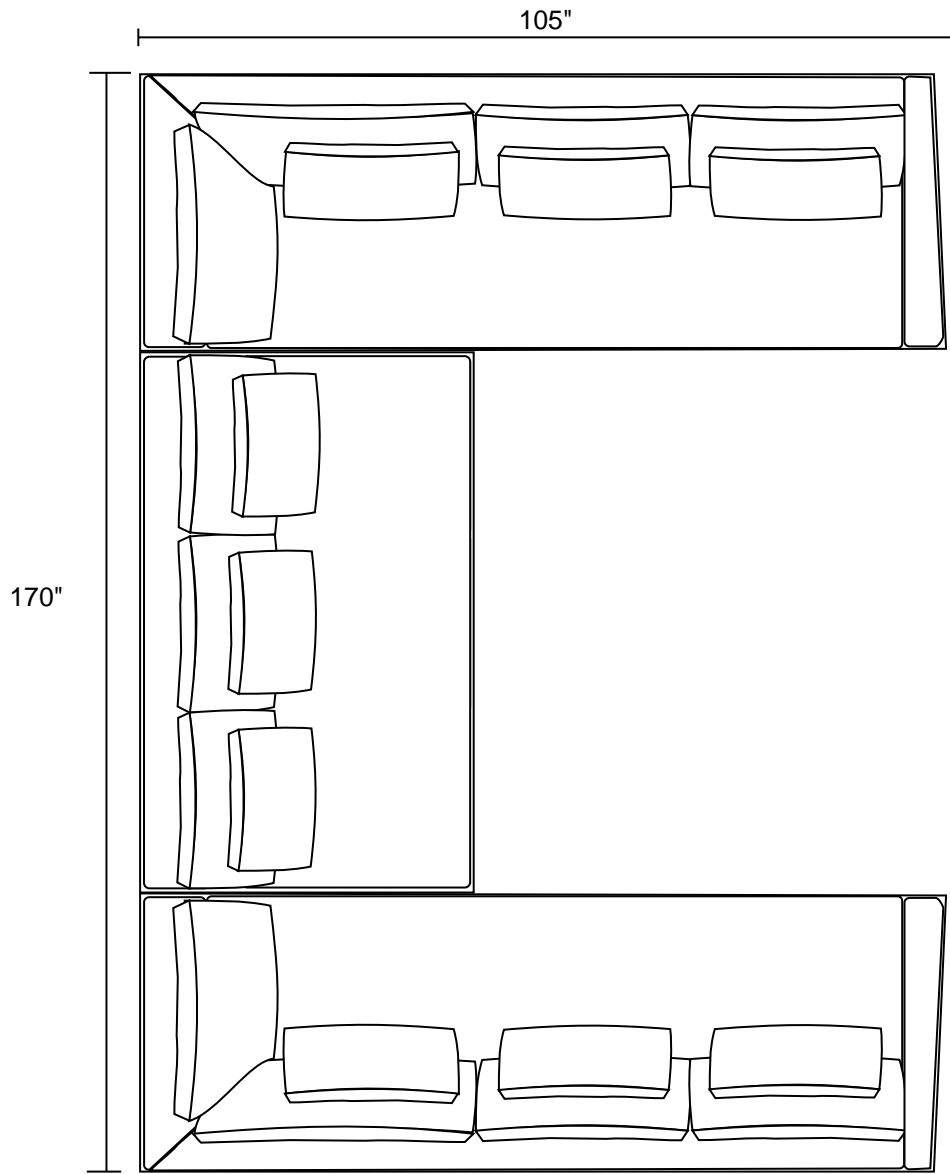

Ottoman

34"

29"

Enya

6" (1/2 foot) 12" (1 foot)

LAF-Sofa with Corner

105"

RAF-Sofa with Corner

105"

43"

LAF-Sofa with Corner, Armless Love and RAF-Chaise

105"

105"

LAF-Love and RAF-Chaise

96"

72"

LAF-Sofa with Corner, Armless Sofa and RAF-Chaise

161"

105"

72"

Enya

6" (1/2 foot) 12" (1 foot)

LAF-Sofa with Corner, Armless Sofa and RAF-Sofa with Corner

LAF-Love and RAF-Love

LAF-Sofa, RAF-Sofa, 2) chairs and Ottoman

Enya

6" (1/2 foot) 12" (1 foot)

LAF-Sofa, Corner & RAF-Sofa

LAF-Chaise, Armless Sofa & RAF-Chaise

LAF-Sofa, Coner, Armless Sofa, Corner & RAF-Sofa