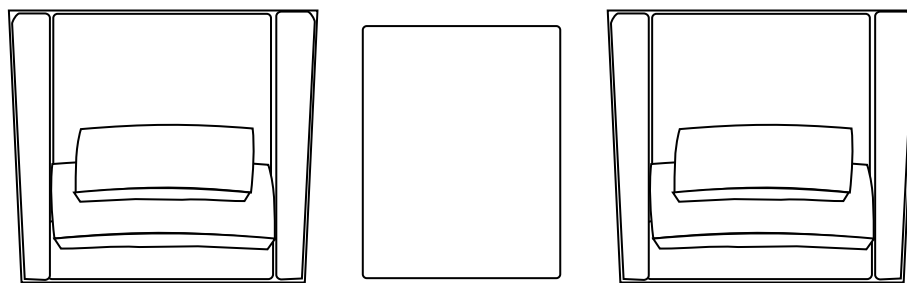

LAF-Sofa, Corner & RAF-Sofa

LAF-Sofa, RAF-Sofa, 2) chairs and Ottoman