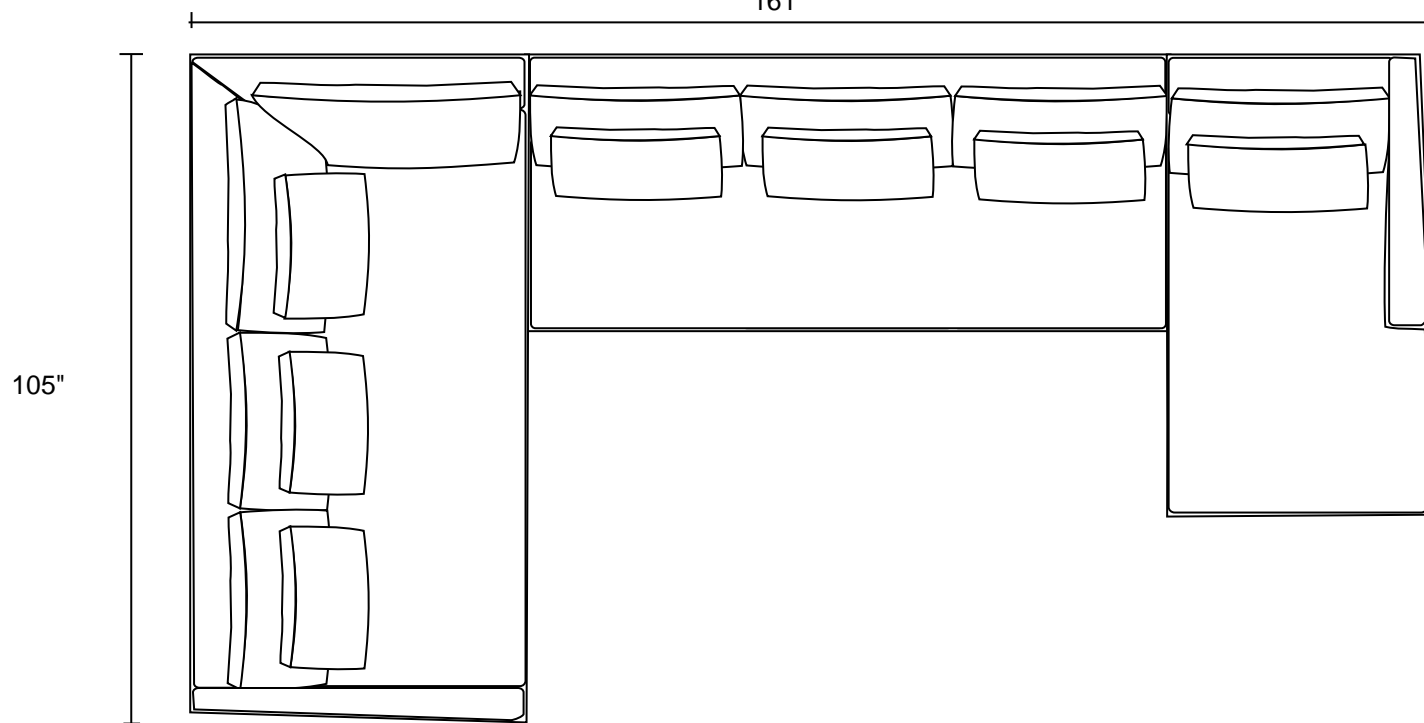

105"

43"

LAF-Sofa with Corner, Armless Love and RAF-Chaise

105"

105"

LAF-Love and RAF-Chaise

96"

72"

LAF-Sofa with Corner, Armless Sofa and RAF-Chaise

161"

105"

72"

Enya

6" (1/2 foot) 12" (1 foot)

LAF-Sofa with Corner, Armless Sofa and RAF-Sofa with Corner

LAF-Love and RAF-Love