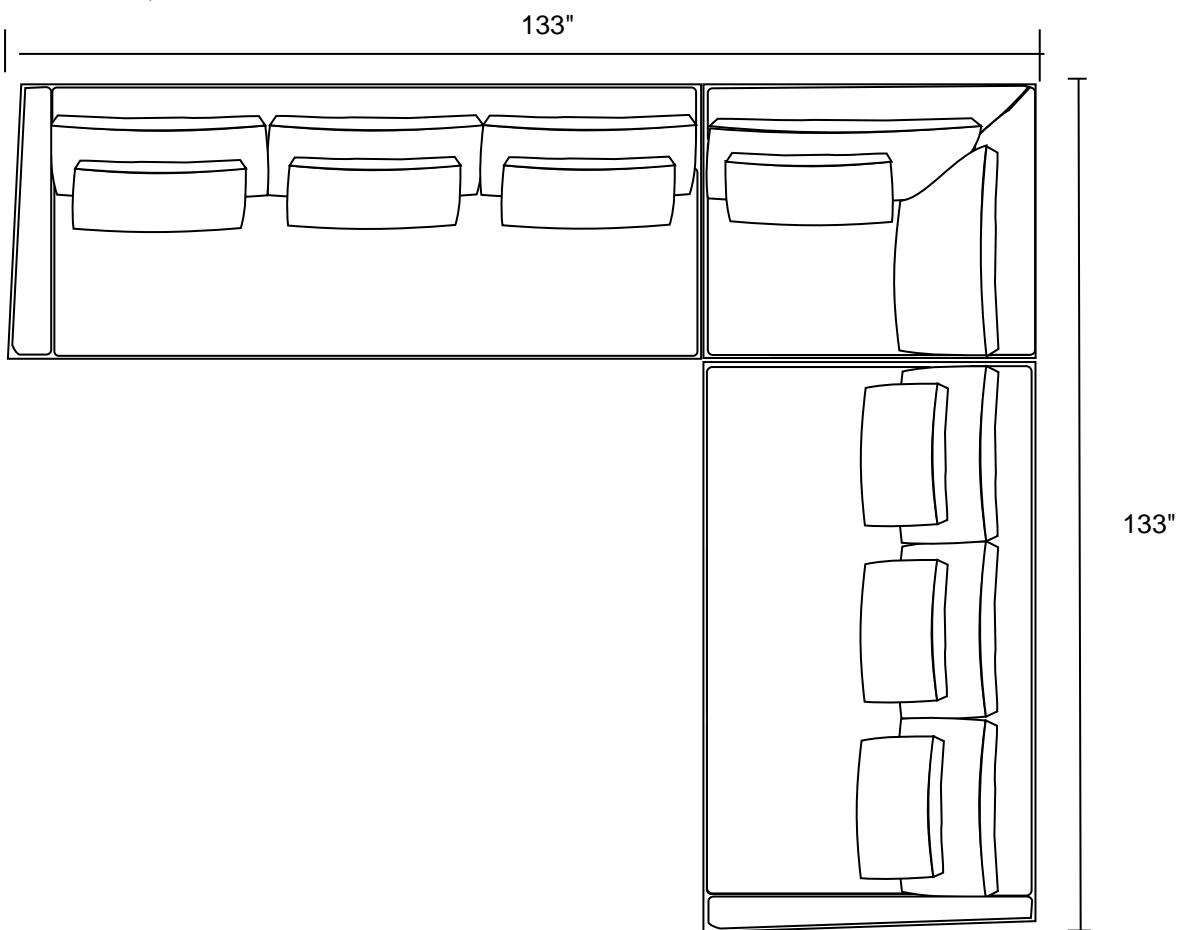

LAF-Chaise, Armless Sofa & RAF-Chaise

Enya

6" (1/2 foot) 12" (1 foot)