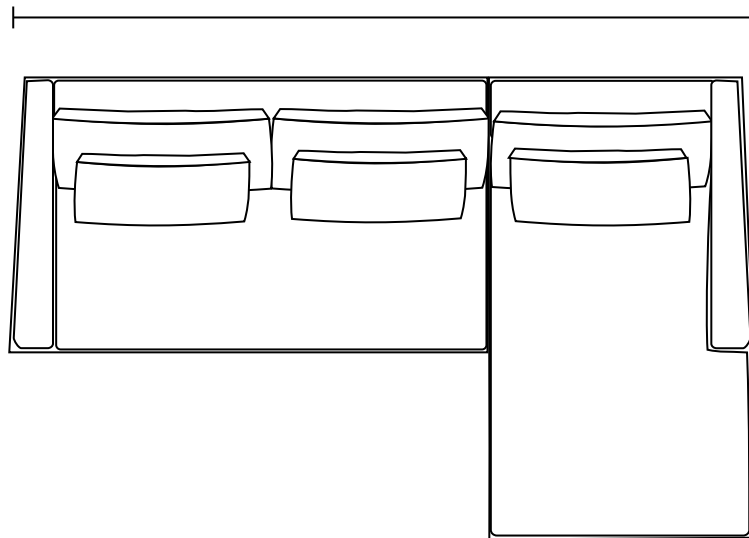

105"

43"

LAF-Sofa with Corner, Armless Love and RAF-Chaise

105"

105"

LAF-Love and RAF-Chaise

96"

72"

LAF-Sofa with Corner, Armless Sofa and RAF-Chaise

161"

105"

72"

Enya

6" (1/2 foot) 12" (1 foot)

LAF-Sofa with Corner, Armless Sofa and RAF-Sofa with Corner

LAF-Love and RAF-Love