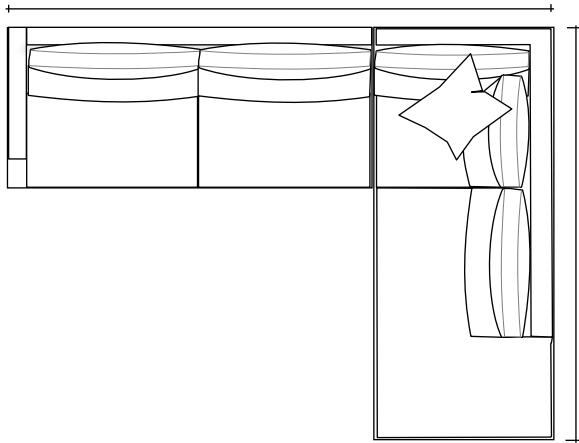

Gable

NATHAN ANTHONY®

□ = 6" x 6"

Gable

NATHAN ANTHONY®

□ = 6" x 6"

LAF-Mid Sofa & RSB -Bumper Sofa
112"

LAF-Mid Sofa & RAF-Sofa w/Return
112"

LSB-Mid Bumper Sofa & RAF-Sofa
147"

LSB-Mid Bumper Sofa , Armless Mid Sofa & RSB -Bumper Sofa
147"