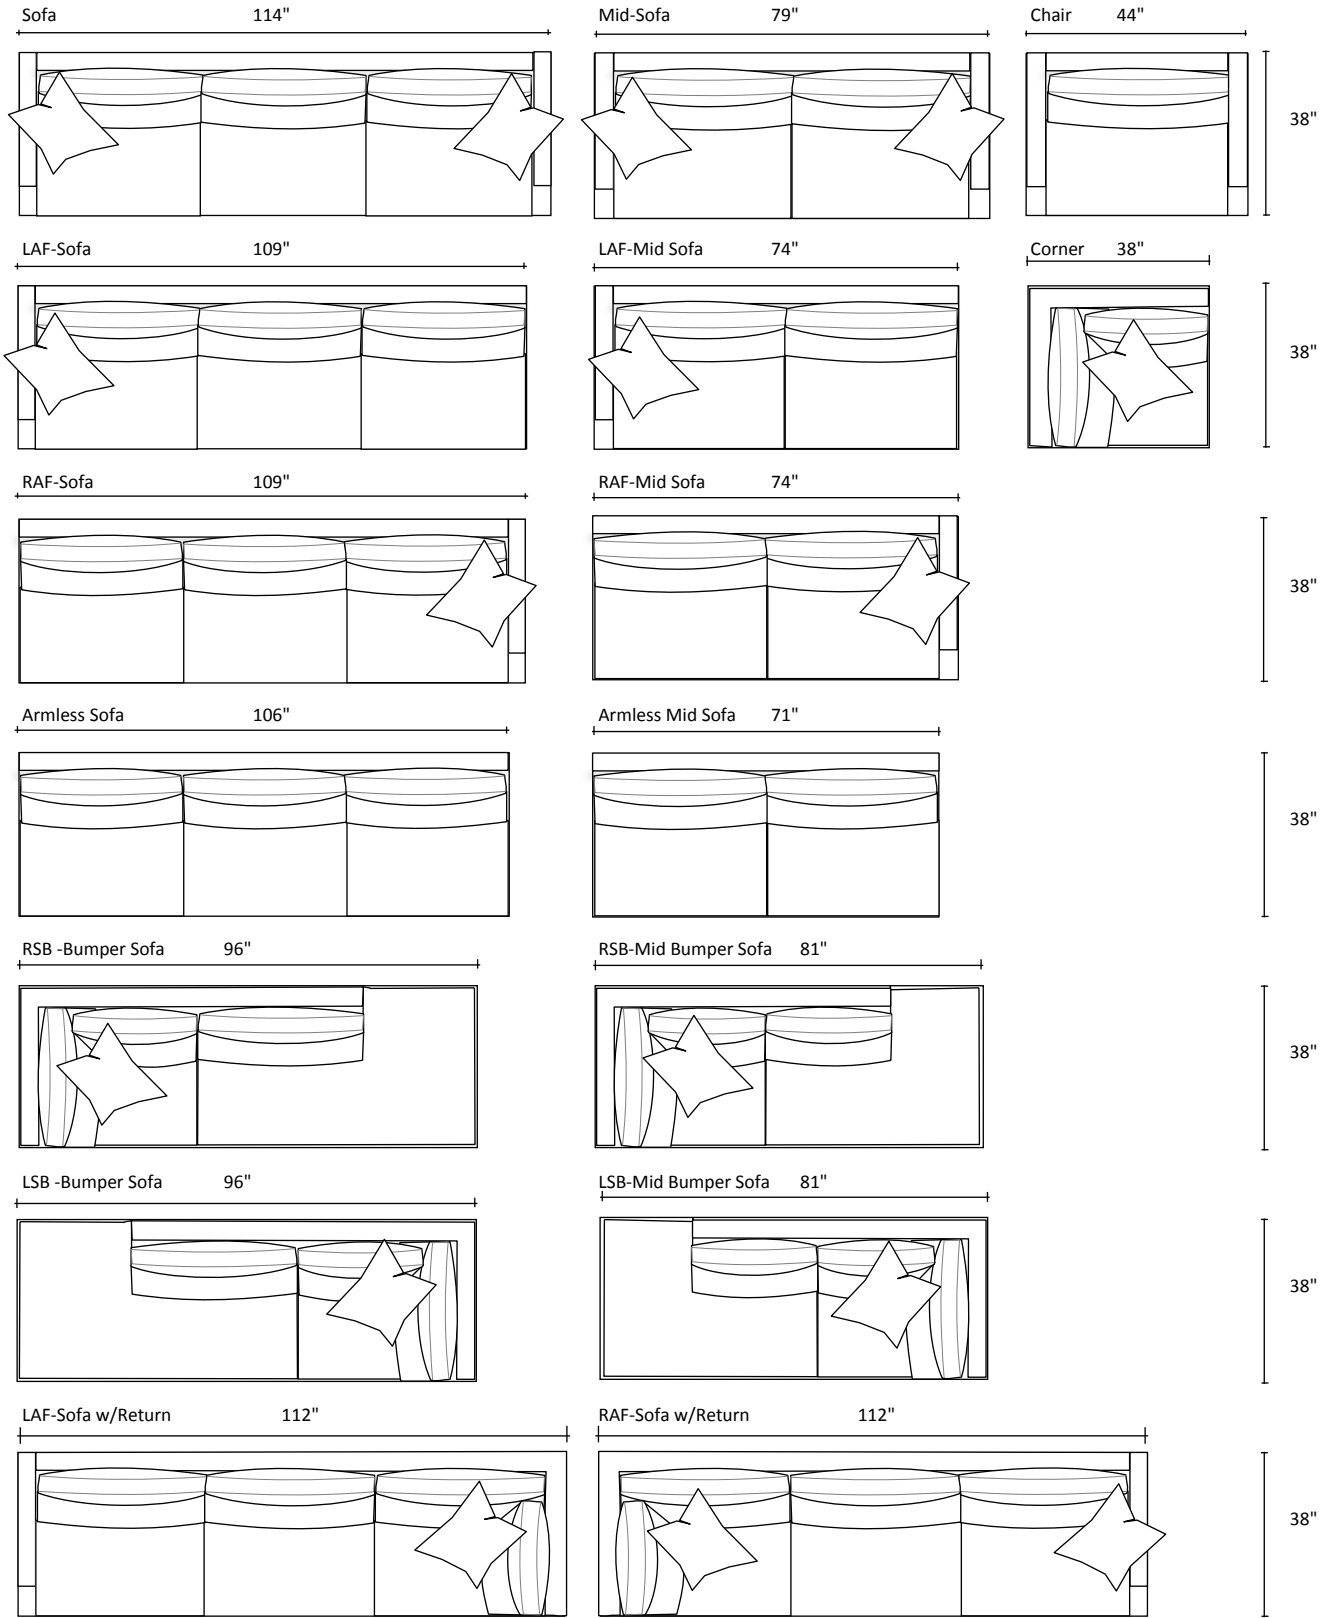

Gable

NATHAN ANTHONY®

□ = 6" x 6"

Gable

NATHAN ANTHONY®

□ = 6" x 6"

LAF-Mid Sofa & RSB -Bumper Sofa
112"

LAF-Mid Sofa & RAF-Sofa w/Return
112"

LSB-Mid Bumper Sofa & RAF-Sofa
147"

LSB-Mid Bumper Sofa , Armless Mid Sofa & RSB -Bumper Sofa
147"