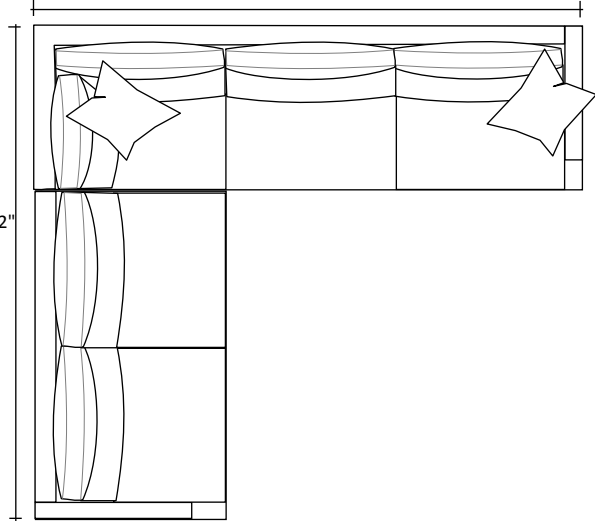

Gable

NATHAN ANTHONY®

□ = 6" x 6"

Gable

NATHAN ANTHONY®

□ = 6" x 6"

LAF-Mid Sofa & RSB -Bumper Sofa
112"

LAF-Mid Sofa & RAF-Sofa w/Return
112"

LSB-Mid Bumper Sofa & RAF-Sofa
147"

LSB-Mid Bumper Sofa , Armless Mid Sofa & RSB -Bumper Sofa
147"