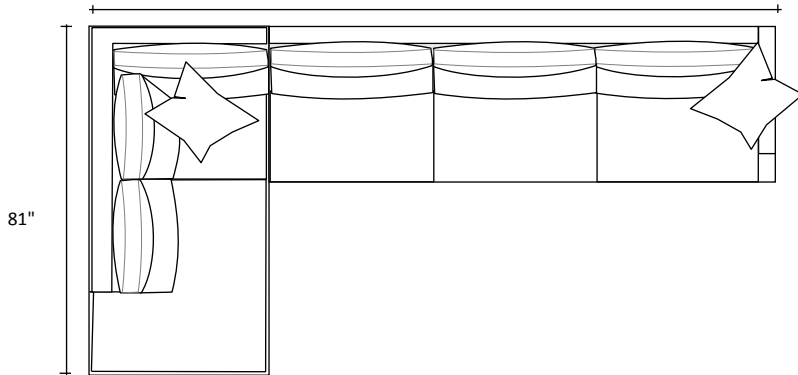

Gable

NATHAN ANTHONY®

□ = 6" x 6"

Gable

NATHAN ANTHONY®

□ = 6" x 6"

LAF-Mid Sofa & RSB -Bumper Sofa
112"

LAF-Mid Sofa & RAF-Sofa w/Return
112"

LSB-Mid Bumper Sofa & RAF-Sofa
147"

LSB-Mid Bumper Sofa , Armless Mid Sofa & RSB -Bumper Sofa
147"