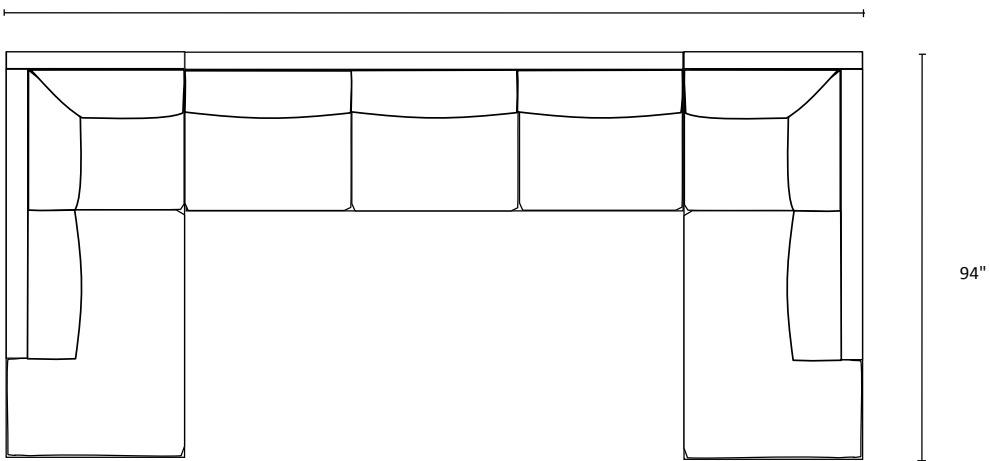

Genoa

NATHAN ANTHONY
FINE FURNITURE MANUFACTURED IN THE USA

□ = 6" x 6"

Genoa

NATHAN ANTHONY
FINE FURNITURE MANUFACTURED IN THE USA

□ = 6" x 6"

LAF-Love & RSB-Bumper Sofa w/return
109"

RAF-Love & LSB-Bumper Sofa w/return
109"

LSB-Bumper Sofa w/return, Armless Sofa & RSB-Bumper Sofa w/return
180"

LAF-Sofa & RSB-Bumper Sofa w/return
146"