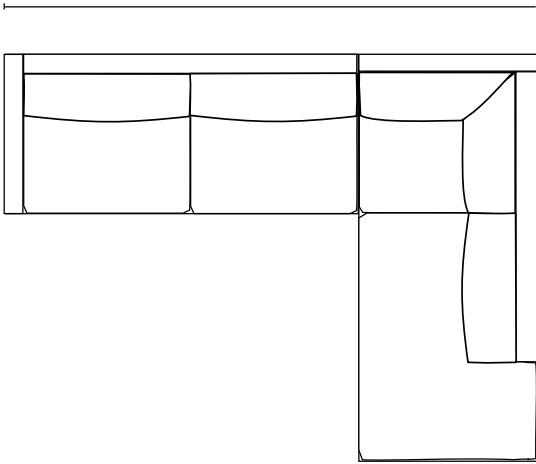

Genoa

NATHAN ANTHONY
FINE FURNITURE MANUFACTURED IN THE USA

□ = 6" x 6"

Genoa

NATHAN ANTHONY
FINE FURNITURE MANUFACTURED IN THE USA

□ = 6" x 6"

LAF-Love & RSB-Bumper Sofa w/return
109"

RAF-Love & LSB-Bumper Sofa w/return
109"

LSB-Bumper Sofa w/return, Armless Sofa & RSB-Bumper Sofa w/return
180"

LAF-Sofa & RSB-Bumper Sofa w/return
146"