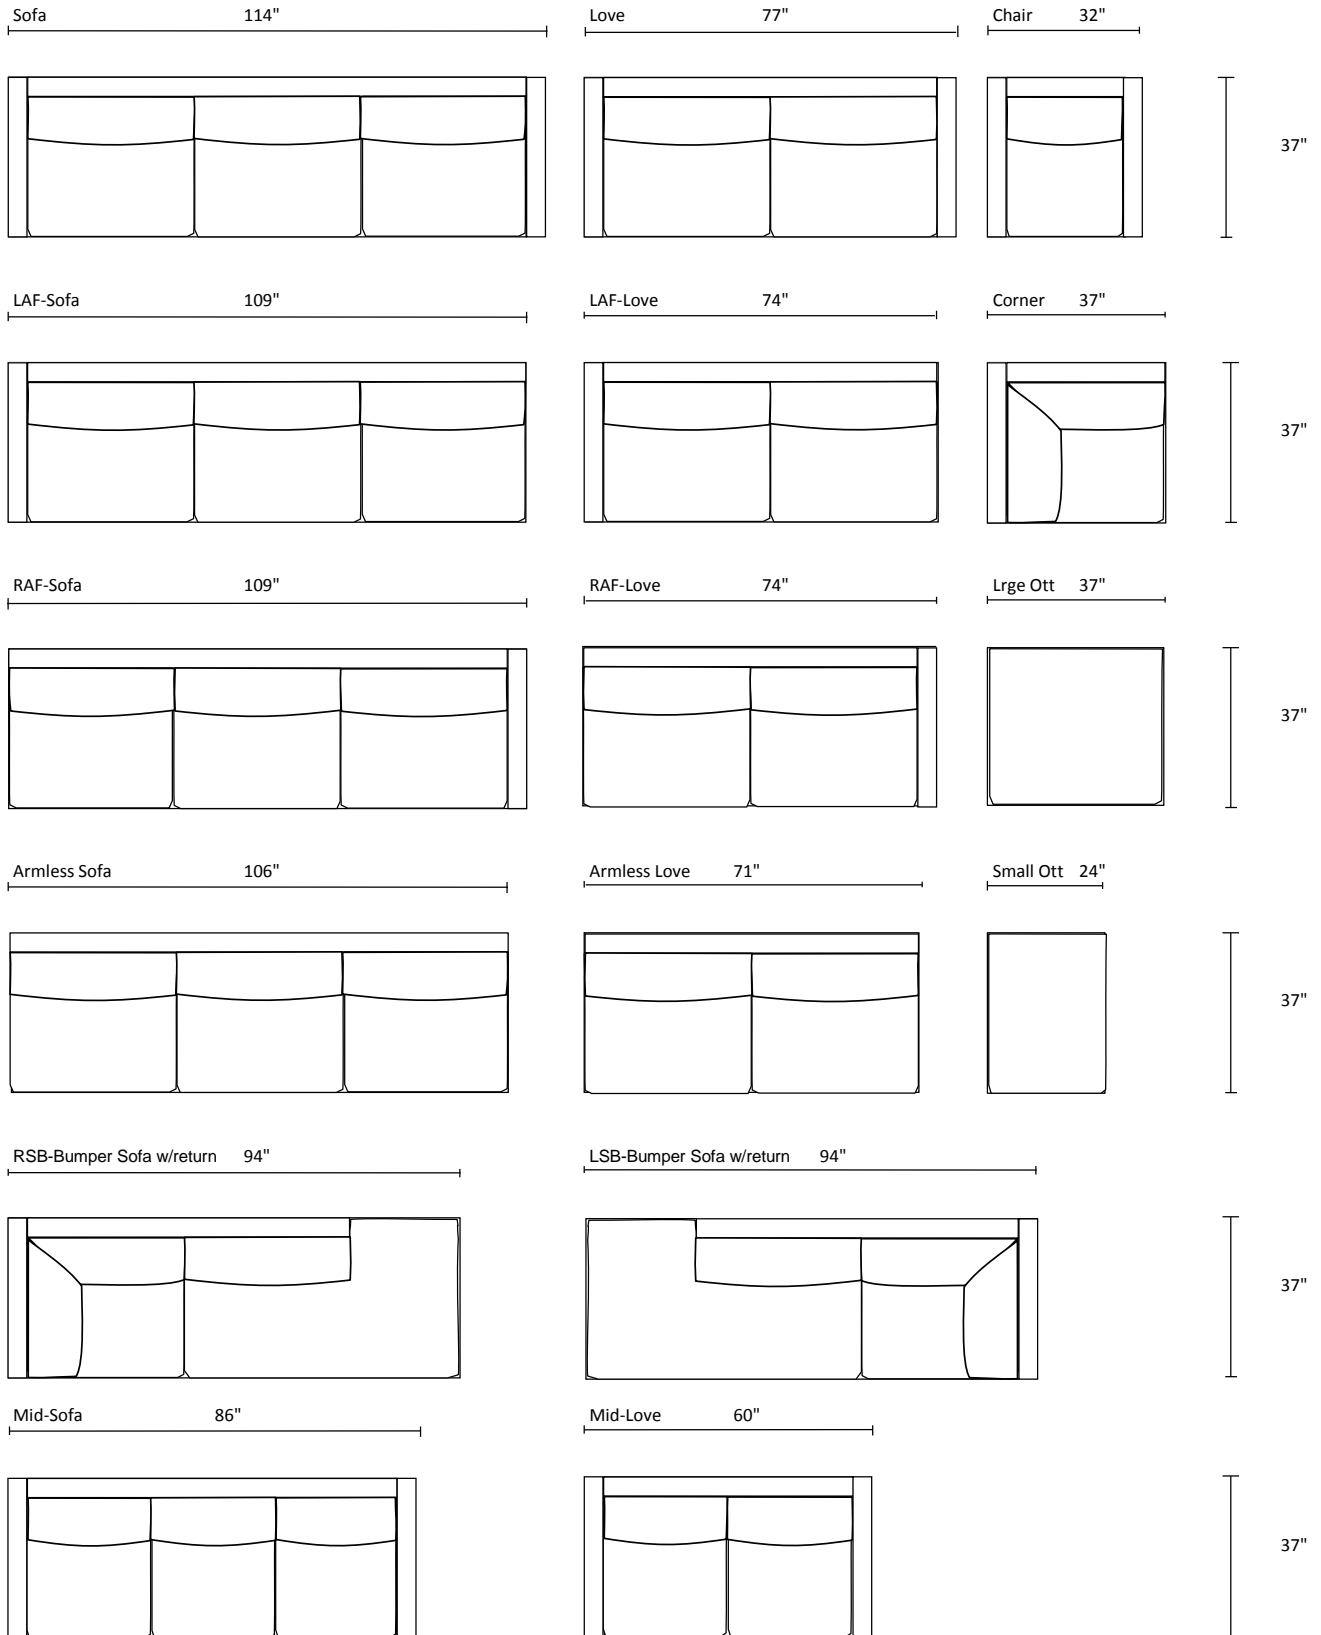

Genoa

NATHAN ANTHONY
FINE FURNITURE MANUFACTURED IN THE USA

□ = 6" x 6"

Genoa

NATHAN ANTHONY
FINE FURNITURE MANUFACTURED IN THE USA

□ = 6" x 6"

LAF-Love & RSB-Bumper Sofa w/return
109"

RAF-Love & LSB-Bumper Sofa w/return
109"

LSB-Bumper Sofa w/return, Armless Sofa & RSB-Bumper Sofa w/return
180"

LAF-Sofa & RSB-Bumper Sofa w/return
146"