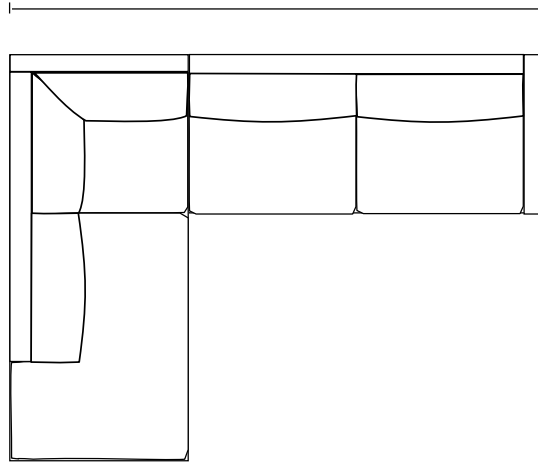

Genoa

NATHAN ANTHONY
FINE FURNITURE MANUFACTURED IN THE USA

□ = 6" x 6"

Genoa

NATHAN ANTHONY
FINE FURNITURE MANUFACTURED IN THE USA

□ = 6" x 6"

LAF-Love & RSB-Bumper Sofa w/return
109"

RAF-Love & LSB-Bumper Sofa w/return
109"

LSB-Bumper Sofa w/return, Armless Sofa & RSB-Bumper Sofa w/return
180"

LAF-Sofa & RSB-Bumper Sofa w/return
146"