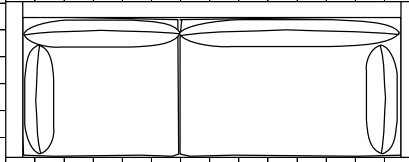

Gobi

NATHAN ANTHONY
FINE FURNITURE MANUFACTURED IN THE USA

6" x 6"

Sofa w/split cushions

86"

Sofa with asymmetrical cushions

86"

Chair

39"

35"

LAF Sofa

83"

LAF Sofa asymmetrical cushions

83"

Corner / LAF-Chair / RAF-Chair

39"