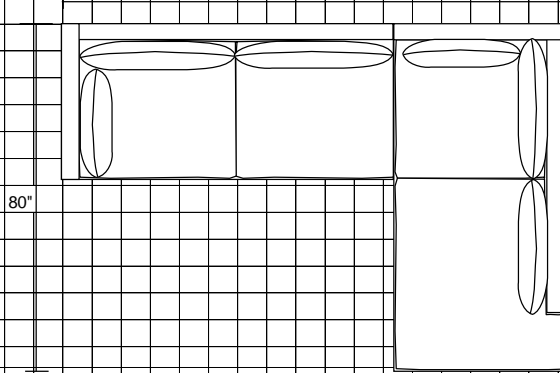

2) RSB-Bumper Sofa w/return & Ottoman

Gobi

NATHAN ANTHONY
FINE FURNITURE MANUFACTURED IN THE USA

6" x 6"

LAF-Love & RSB-Mid Bumper Sofa

104"