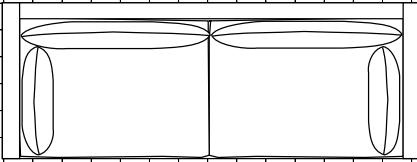

Gobi

NATHAN ANTHONY
FINE FURNITURE MANUFACTURED IN THE USA

6" x 6"

Sofa w/split cushions

86"

Sofa with asymmetrical cushions

86"

Chair

39"

35"

LAF Sofa

83"

LAF Sofa asymmetrical cushions

83"

Corner / LAF-Chair / RAF-Chair

39"