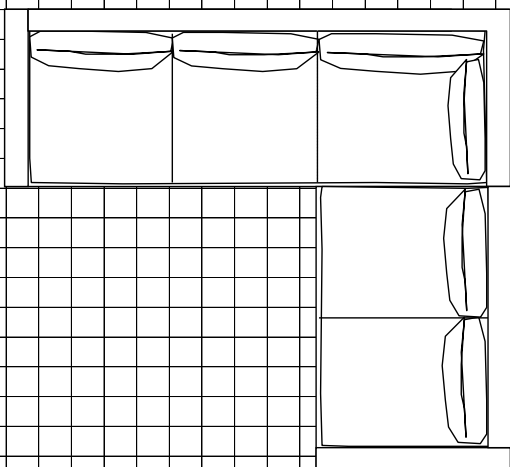

36"

68"

LAF-Mid-size sofa and RAF-Chaise

101"

LAF-Chaise and RAF-Mid-size sofa

101"

68"

LAF-Sofa with corner and RAF-Love

93"

93"

LAF-Sofa with corner, Armless love and RAF-Chaise

124"

68"

Greenwich

6" (1/2 foot) 12" (1 foot)

LAF-Sofa and RAF-Chaise