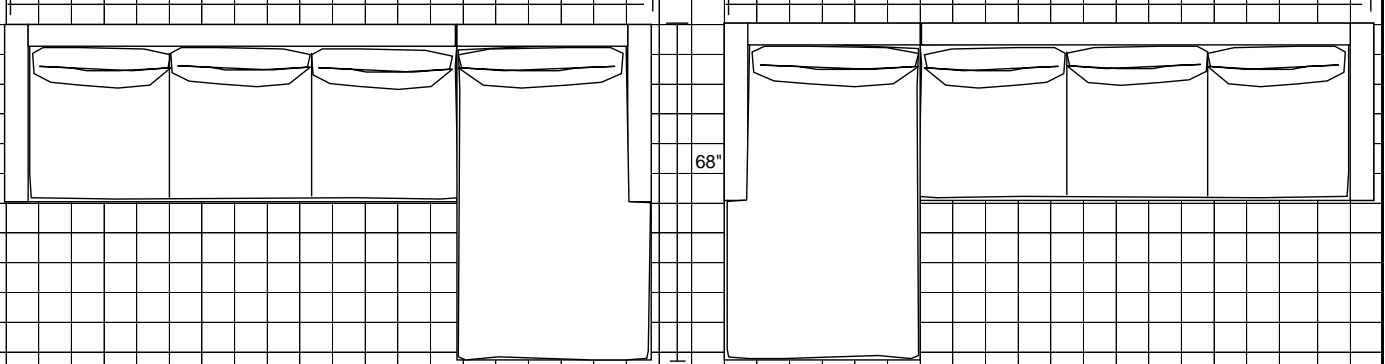

Greenwich

6" (1/2 foot) 12" (1 foot)

LAF-Sofa and RAF-Chaise

143"

LAF-Chaise, RAF-Sofa

143"

LAF-Mid-size Sofa and RAF-Mid-size Sofa

130"

36"