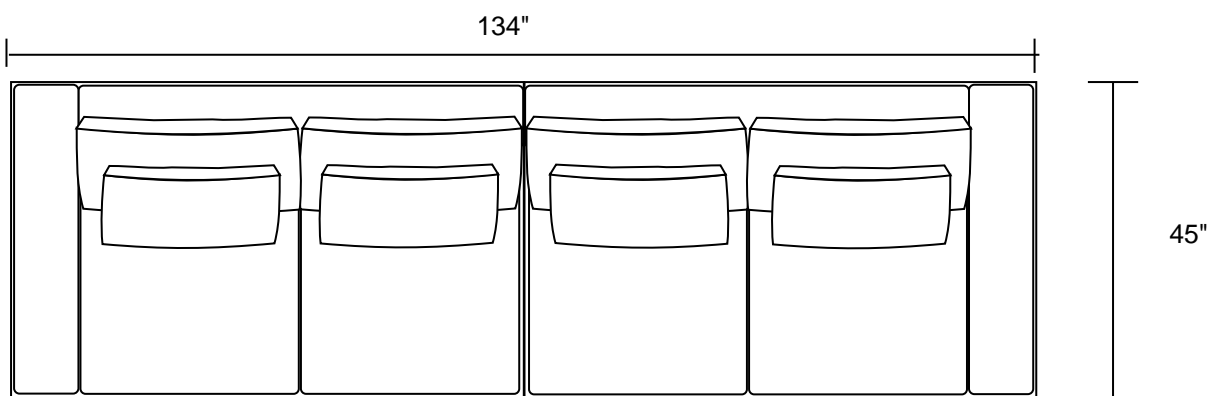

LAF-Love and RAF-Love