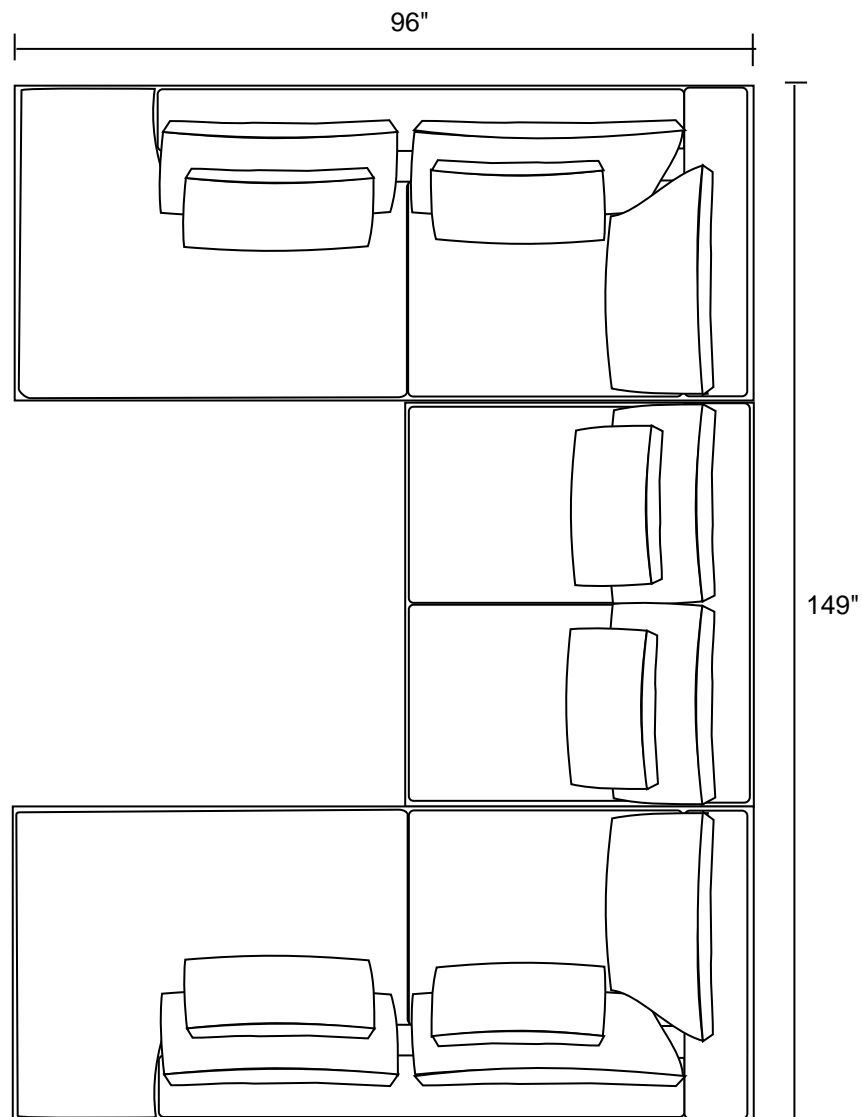

LSF-96"-Bumper Sofa, Armless Love & RSB-96" Bumper Sofa