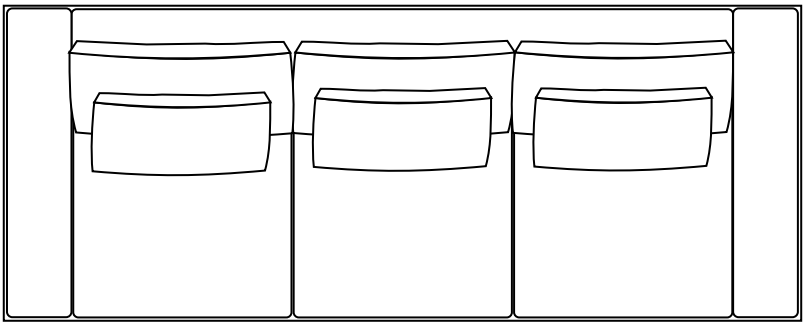

Haus

6" (1/2 foot) 12" (1 foot)

Sofa

104"

Love

74"

Chair

45"

6" (1/2 foot) 12" (1 foot)

LAF-Sofa with Corner

112"

RAF-Sofa with Corner

112"

45"

RSB-108" Bumper Sofa with Return

108"

LSB-108"-Bumper Sofa with Return

108"

45"

RSB-96"-Bumper Sofa with Return

96"

LSB-96"-Bumper Sofa with Return

96"

45"

LAF-Sofa & RSB-96"-Bumper Sofa

LSF-96"-Bumper Sofa, Armless Love & RSB-96" Bumper Sofa

Haus

6" (1/2 foot) 12" (1 foot)

LSB-102"Bumper Sofa, Armless Sofa & RSB-102"Bumper Sofa

LAF-Sofa, Corner & RAF-Sofa

6" (1/2 foot) 12" (1 foot)