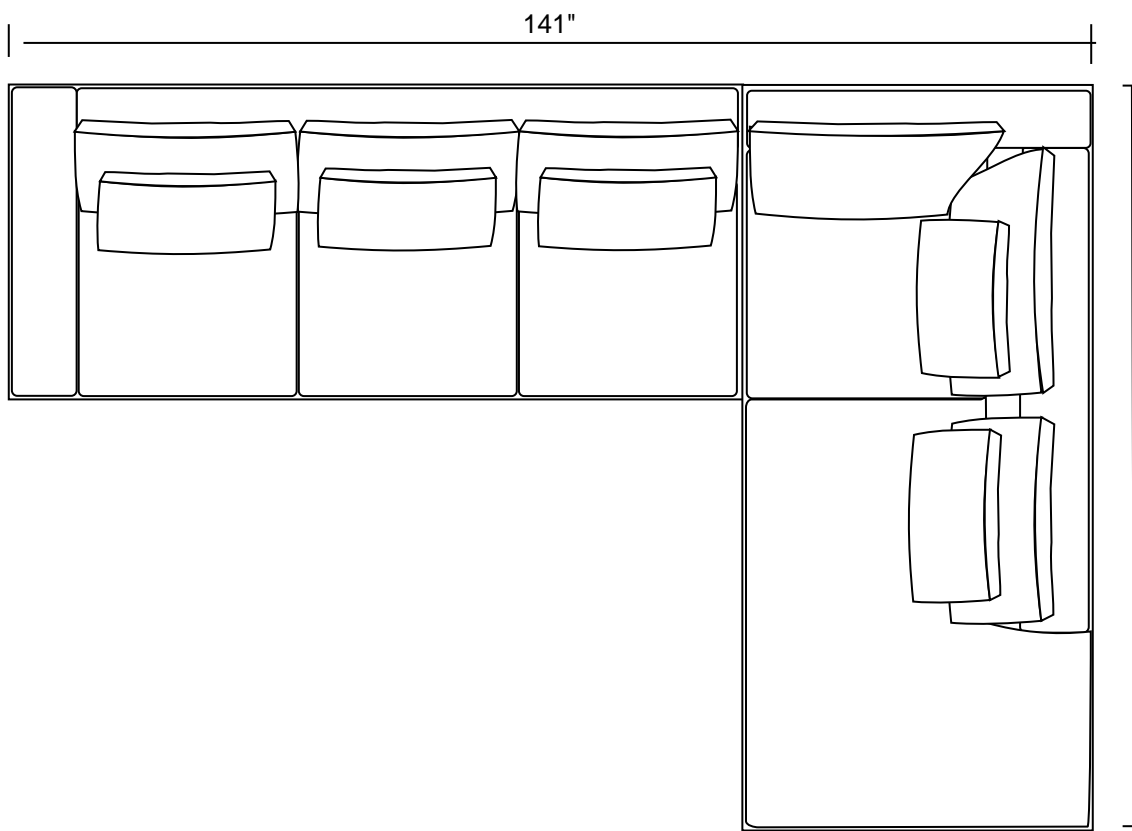

LAF-Sofa with Corner, Armless Love and RAF-Chaise

LAF-Sofa with Corner, Armless Sofa, RAF-Chaise and one 36 x 36 Ottoman

LAF-Love and RAF-Love

Haus

6" (1/2 foot) 12" (1 foot)

LAF-Sofa & RSB-Bumper Sofa

LSB-96" Bumper Sofa & RAF-Love