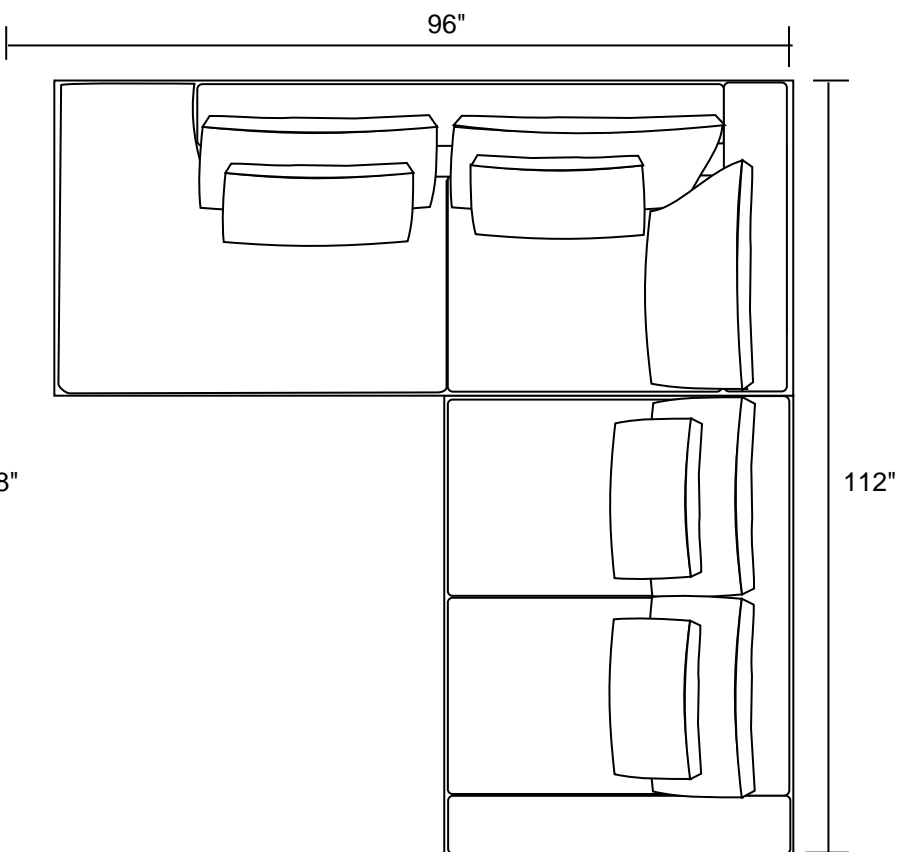

LAF-Sofa with Corner, Armless Love and RAF-Chaise

114"

112"

LAF-Love and RAF-Chaise

115"

68"

Haus

6" (1/2 foot) 12" (1 foot)

LAF-Sofa with Corner, Armless Love and RAF-Chaise

LAF-Sofa with Corner, Armless Sofa, RAF-Chaise and one 36 x 36 Ottoman

LAF-Love and RAF-Love

Haus

6" (1/2 foot) 12" (1 foot)

LAF-Sofa & RSB-Bumper Sofa

LSB-96" Bumper Sofa & RAF-Love