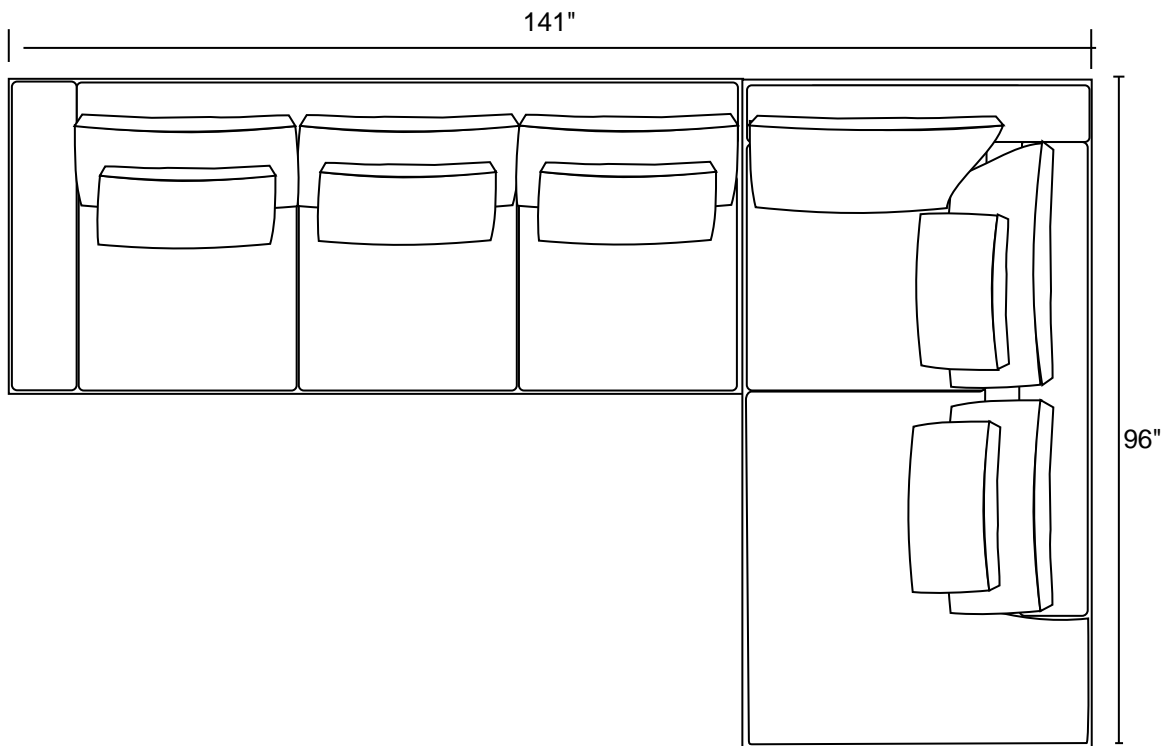

LSF-96"-Bumper Sofa, Armless Love & RSB-96" Bumper Sofa

LAF-Sofa & RSB-96"-Bumper Sofa