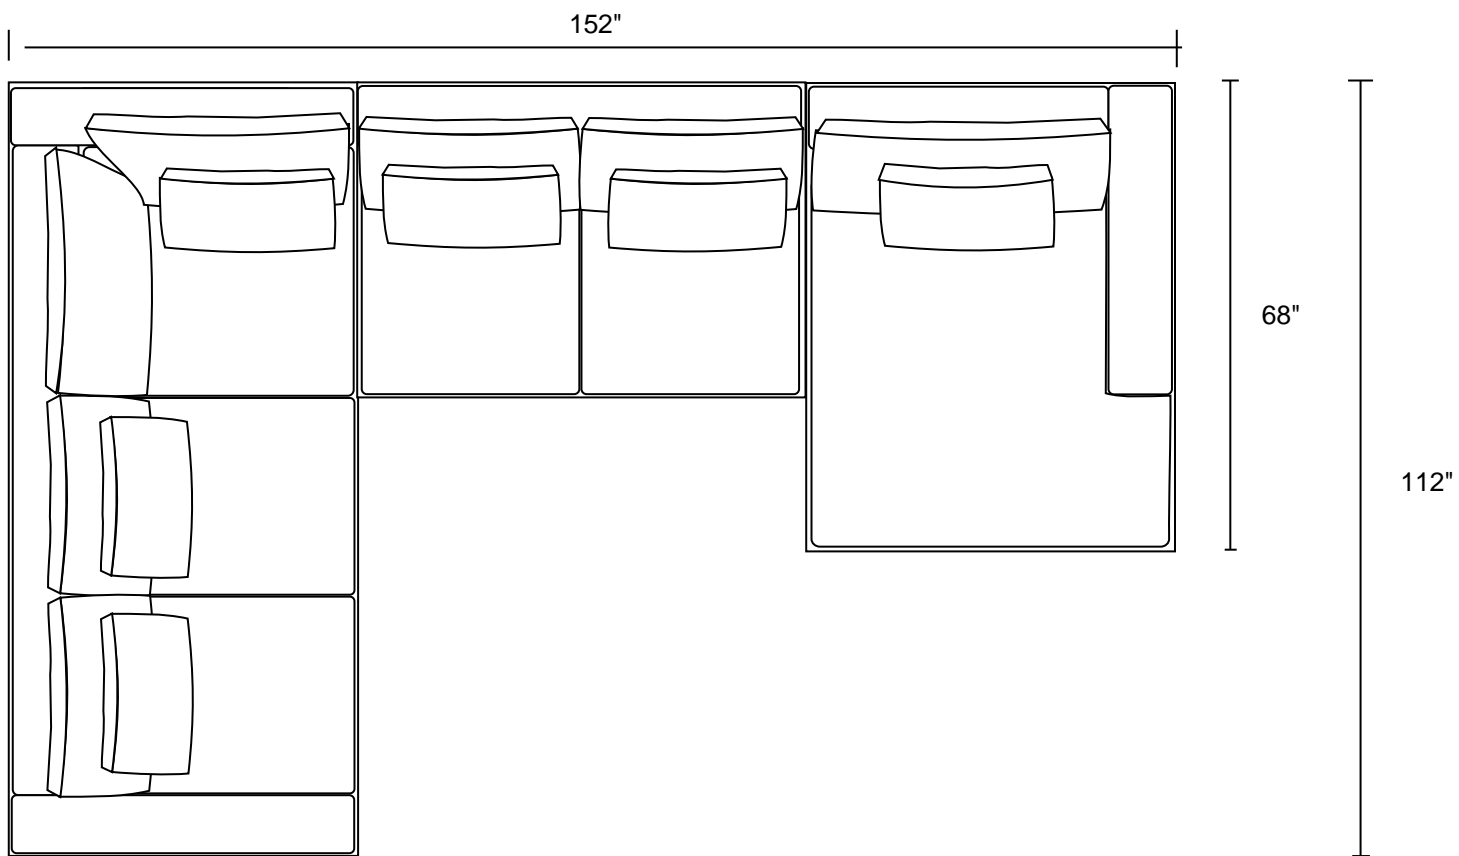

Haus

6" (1/2 foot) 12" (1 foot)

LAF-Sofa with Corner, Armless Love and RAF-Chaise