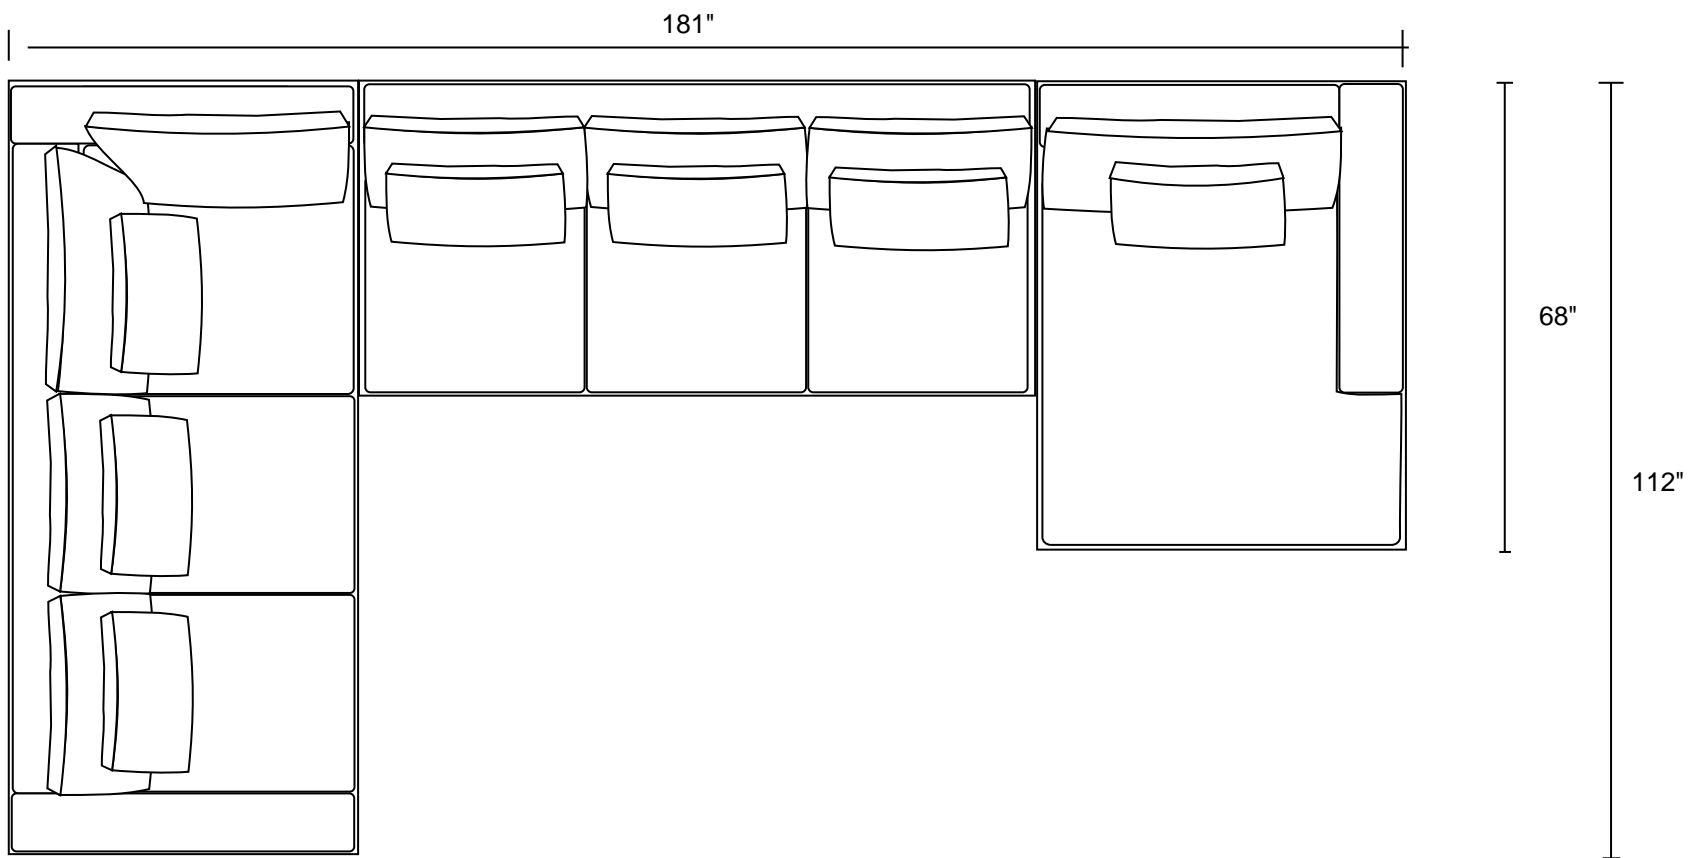

LAF-Sofa with Corner, Armless Sofa, RAF-Chaise and one 36 x 36 Ottoman