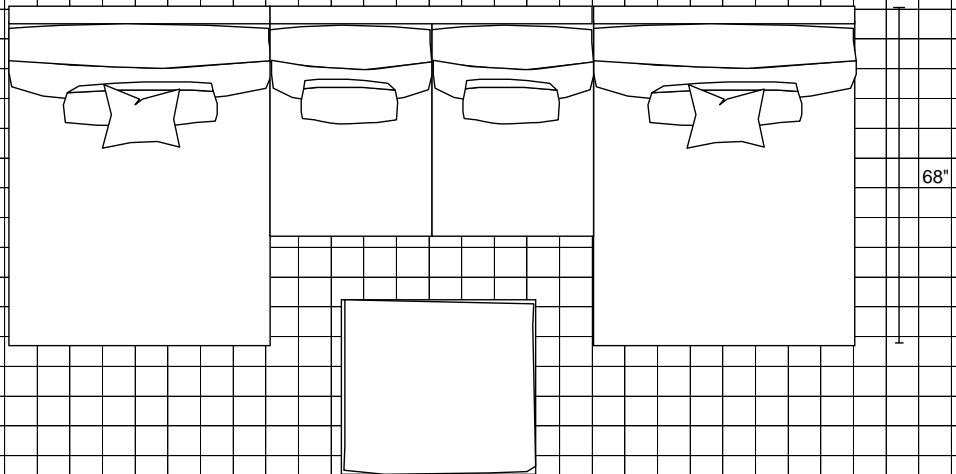

# Humphrey

6" (1/2 foot) 12" (1 foot)

LAF-Chaise, Armless Sofa, Corner, Armless Sofa, RAF-Chaise, 40x40 Ottoman and Chair

183"

Armless Chaise, Armless Love and Armless Chaise

155"

6" (1/2 foot) 12" (1 foot)