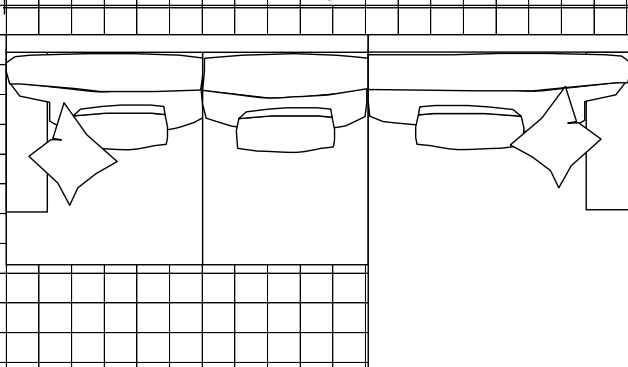

68"

LAF-Sofa with Corner and RAF-Love

114"

LAF-Love and RAF-Chaise

115"

68"

114"

# Humphrey

6" (1/2 foot) 12" (1 foot)

LAF-Sofa with Corner, Armless Love and RAF-Chaise

154"

LAF-Sofa with Corner, Armless Sofa, RAF-Chaise and one 36 x 36 Ottoman

183"