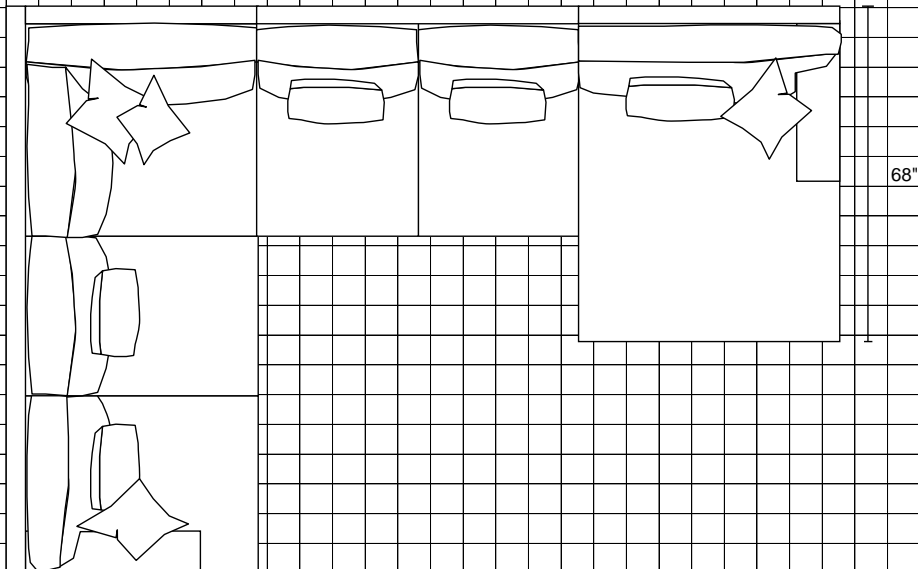

Humphrey

6" (1/2 foot) 12" (1 foot)

LAF-Sofa with Corner, Armless Love and RAF-Chaise

154"