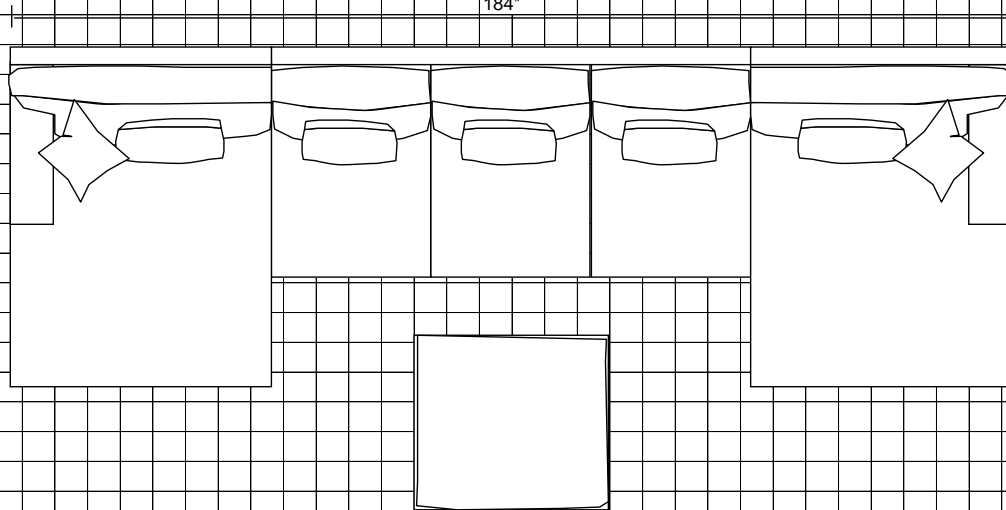

# Humphrey

6" (1/2 foot) 12" (1 foot)

LAF-Love and RAF-Love

134"

47"

45"

47"

47"

134"

LAF-Chaise, Armless Sofa, RAF-Chaise

184"

68"