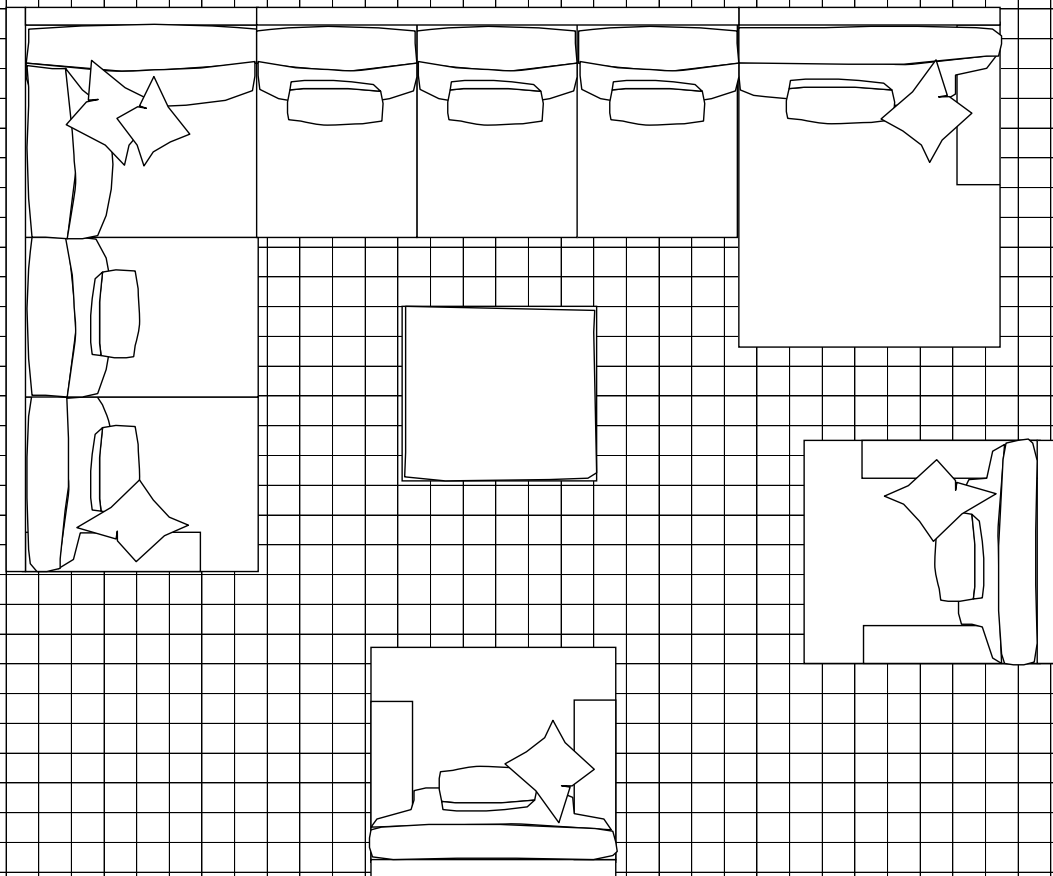

68"

LAF-Sofa with Corner and RAF-Love

114"

LAF-Love and RAF-Chaise

115"

68"

114"

# Humphrey

6" (1/2 foot) 12" (1 foot)

LAF-Sofa with Corner, Armless Love and RAF-Chaise

154"

LAF-Sofa with Corner, Armless Sofa, RAF-Chaise and one 36 x 36 Ottoman

183"

134"

LAF-Chaise, Armless Sofa, RAF-Chaise

184"

68"