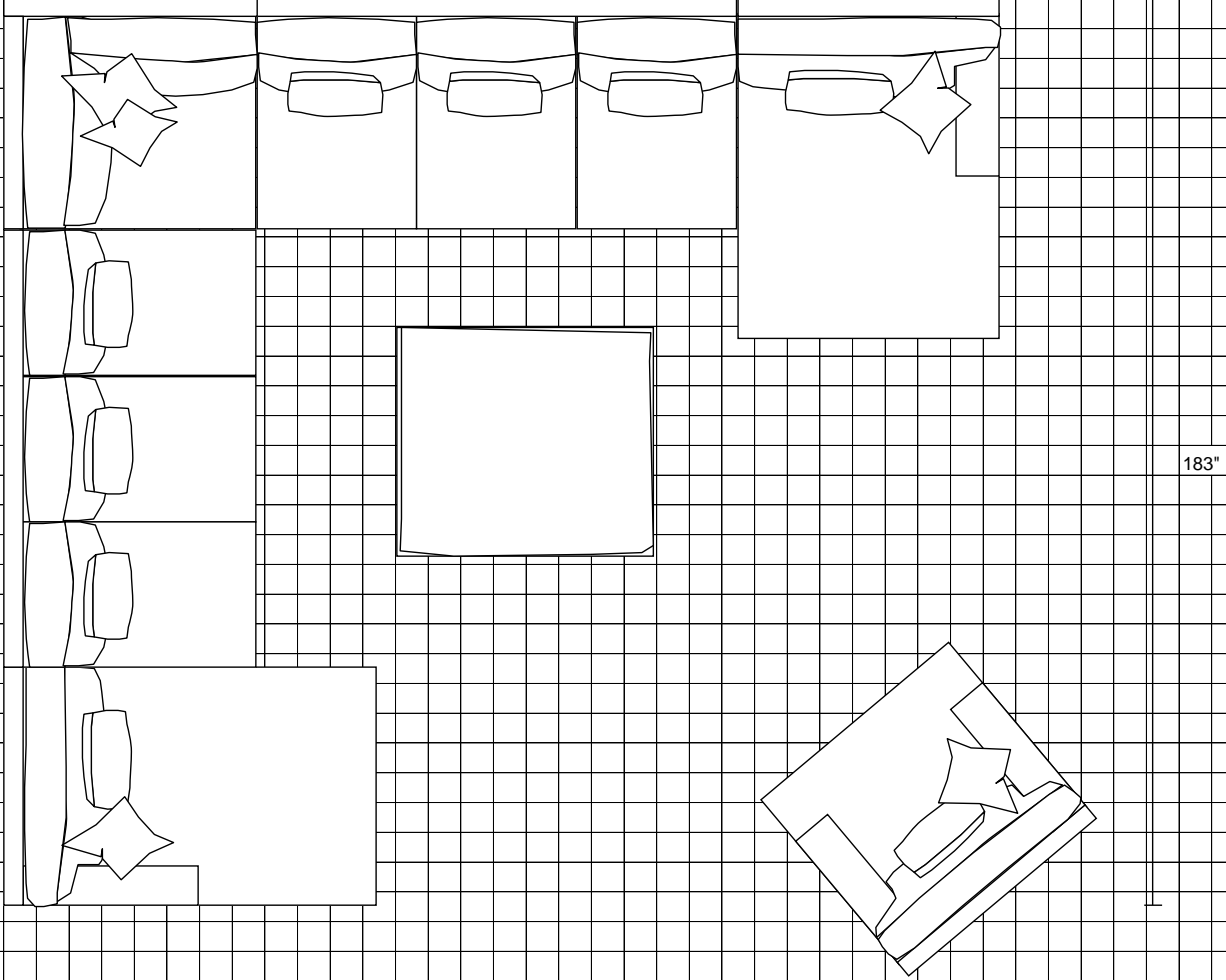

134"

LAF-Chaise, Armless Sofa, RAF-Chaise

184"

68"

# Humphrey

6" (1/2 foot) 12" (1 foot)

LAF-Chaise, Armless Sofa, Corner, Armless Sofa, RAF-Chaise, 40x40 Ottoman and Chair

183"

Armless Chaise, Armless Love and Armless Chaise

155"

6" (1/2 foot) 12" (1 foot)