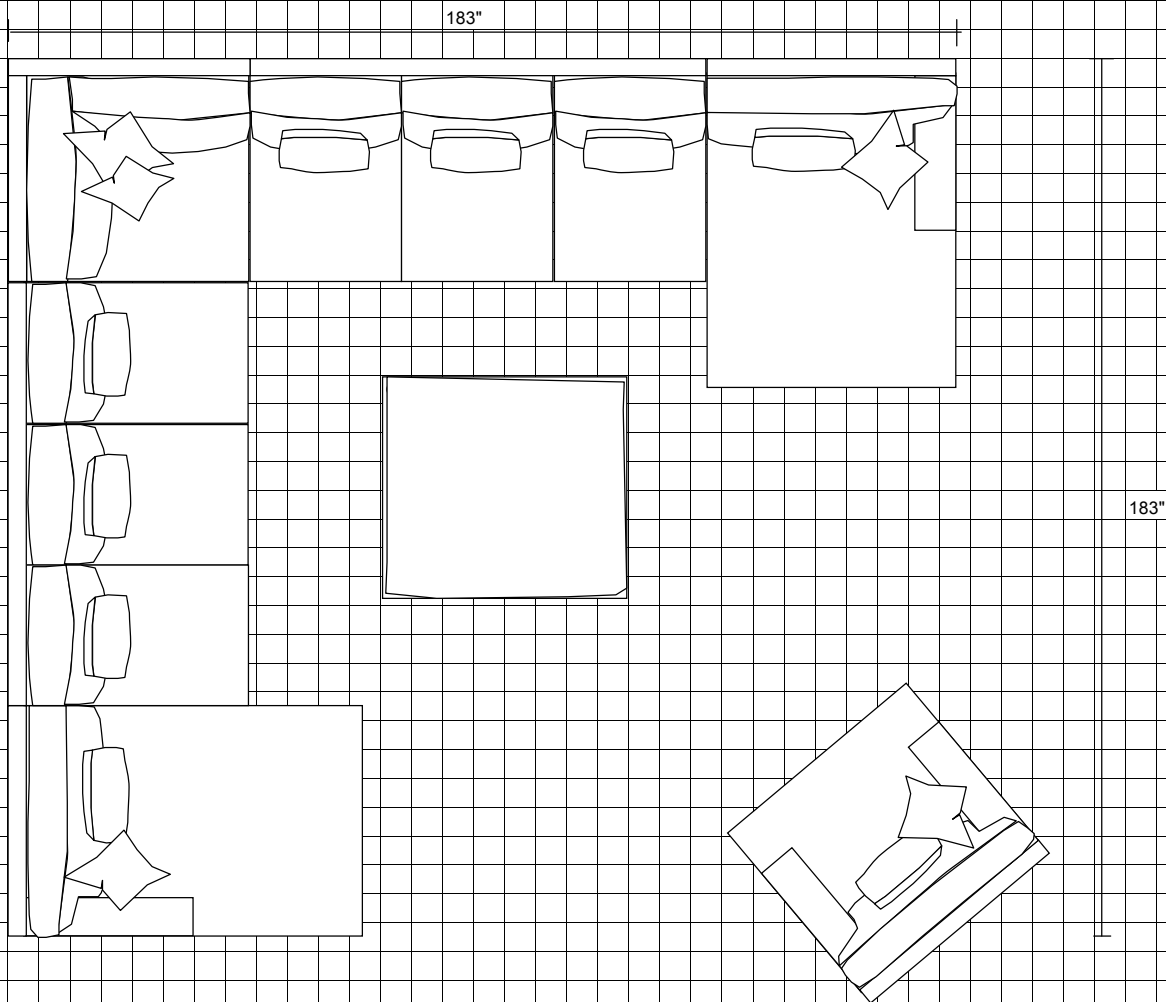

# Humphrey

6" Scale

LAF-Mid-Size Sofa and RAF-Mid-Size Sofa

LAF-Chaise, Armless Sofa, RAF-Chaise

# Humphrey

6" Scale

LAF-Chaise, Armless Sofa, Corner, Armless Sofa, RAF-Chaise, 40x40 Ottoman and Chair

Armless Chaise, Armless Love and Armless Chaise

6" Scale