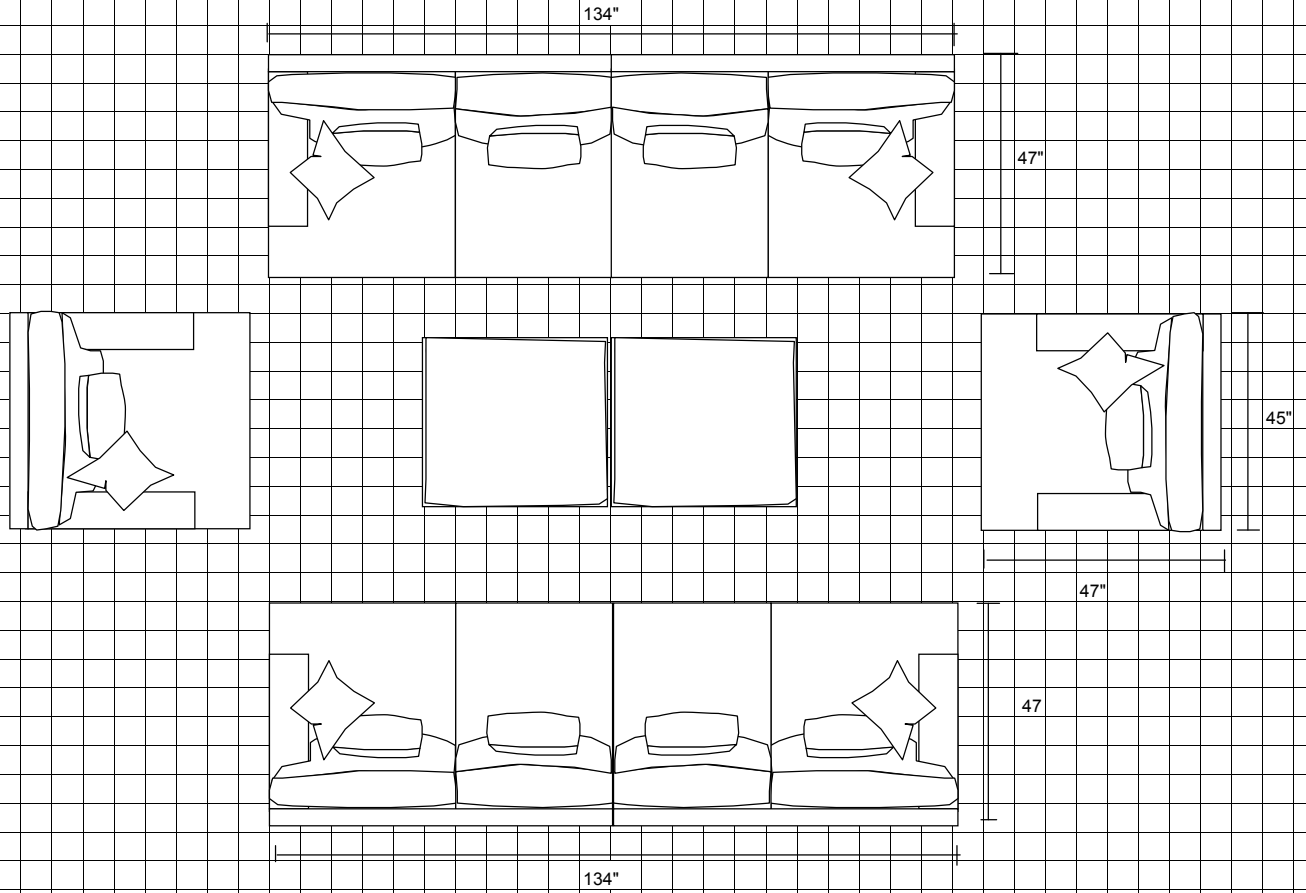

Humphrey

6" Scale

LAF-Mid-Size Sofa and RAF-Mid-Size Sofa