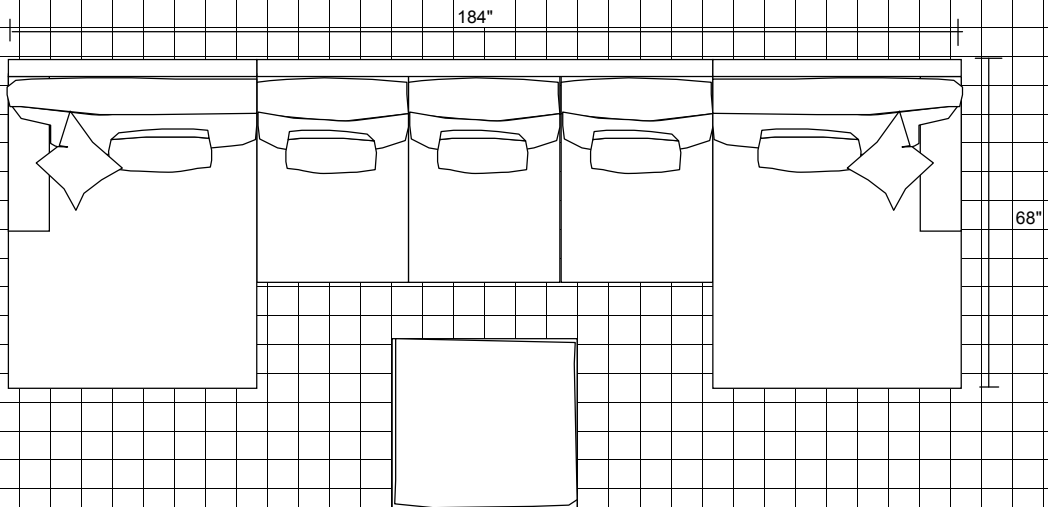

# Humphrey

LAF-Sofa with Corner, Armless Love and RAF-Chaise

LAF-Sofa with Corner, Armless Sofa, RAF-Chaise and one 36 x 36 Ottoman

# Humphrey

6" Scale

LAF-Mid-Size Sofa and RAF-Mid-Size Sofa

LAF-Chaise, Armless Sofa, RAF-Chaise