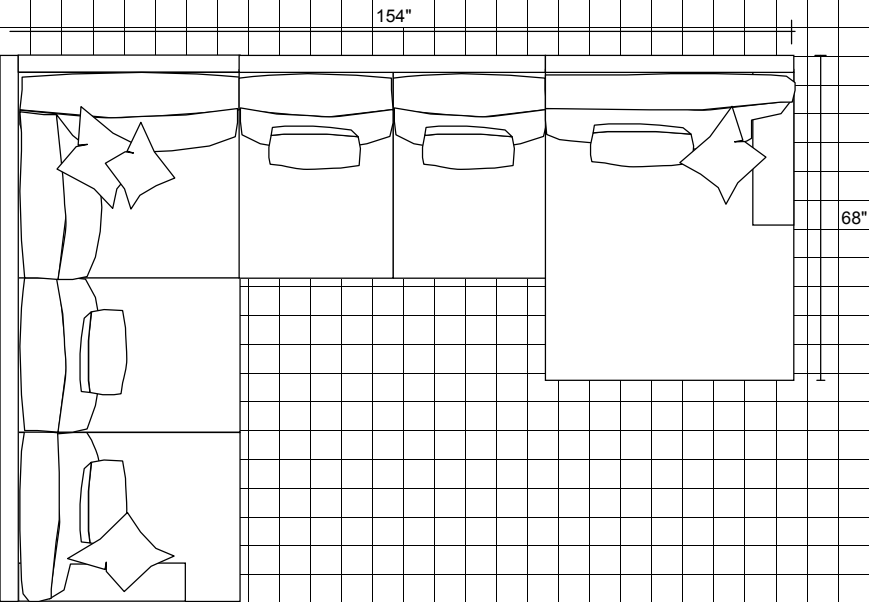

Humphrey

LAF-Sofa with Corner, Armless Love and RAF-Chaise