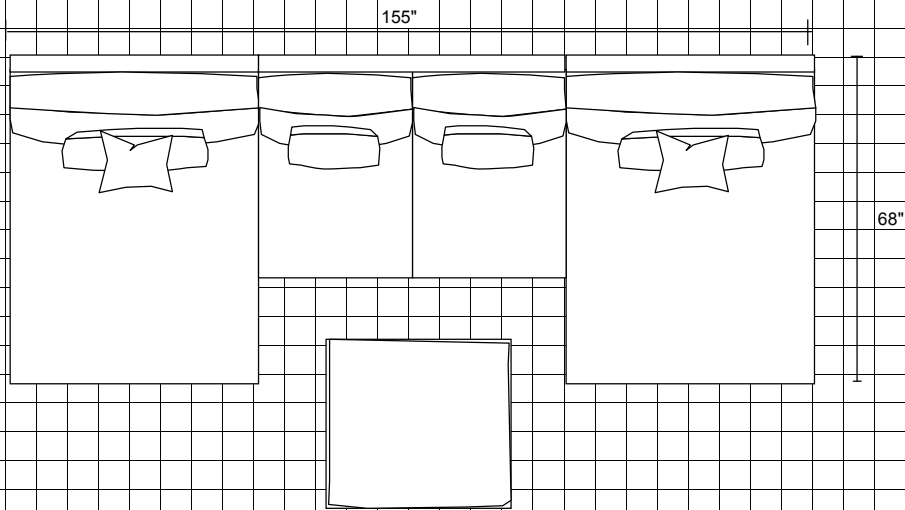

# Humphrey

6" Scale

LAF-Mid-Size Sofa and RAF-Mid-Size Sofa

LAF-Chaise, Armless Sofa, RAF-Chaise

# Humphrey

6" Scale

LAF-Chaise, Armless Sofa, Corner, Armless Sofa, RAF-Chaise, 40x40 Ottoman and Chair

Armless Chaise, Armless Love and Armless Chaise

6" Scale