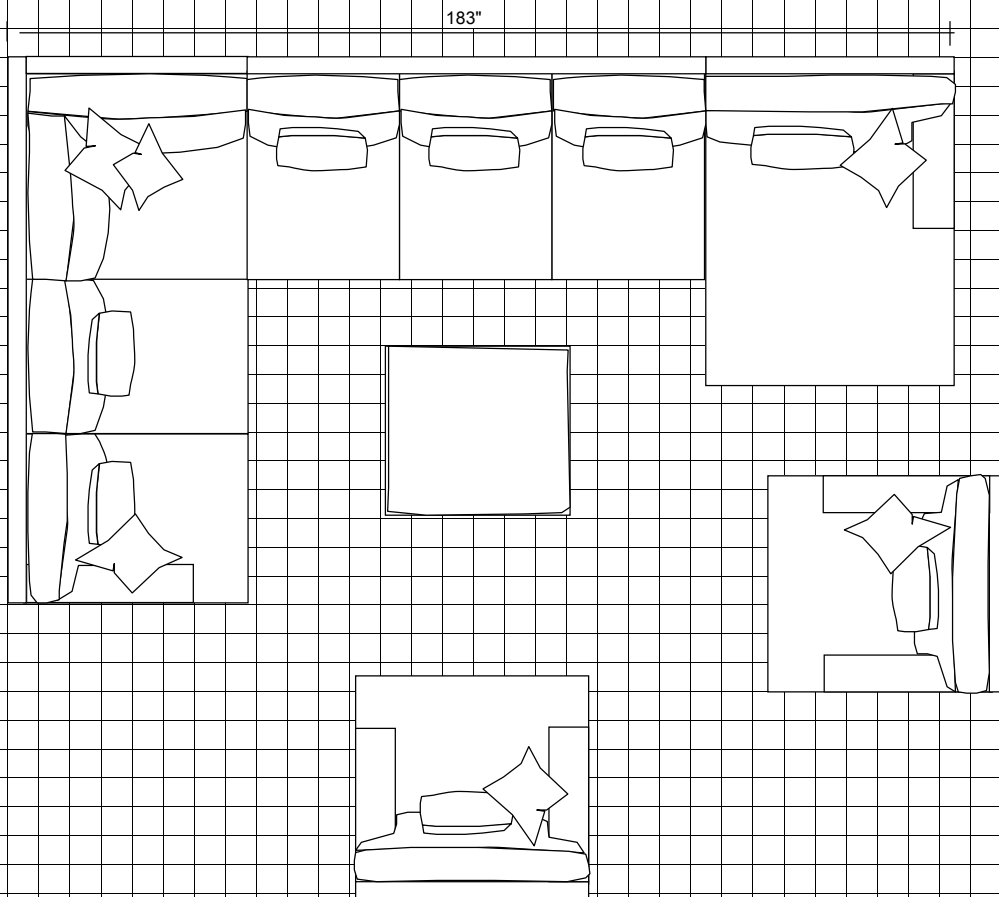

47"

LAF-Sofa with Corner and RAF-Love

114"

LAF-Love and RAF-Chaise

115"

68"

114"

# Humphrey

LAF-Sofa with Corner, Armless Love and RAF-Chaise

LAF-Sofa with Corner, Armless Sofa, RAF-Chaise and one 36 x 36 Ottoman