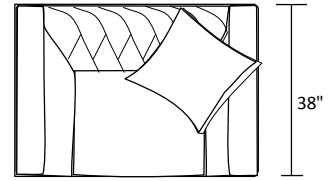

Minx

NATHAN ANTHONY®

6" (1/2 foot) 12" (1 foot)

Sofa

99"

Love

74"

Chair

46"

LAF-Sofa

88"

LAF-Love

63"

Corner

38"

RAF-Sofa