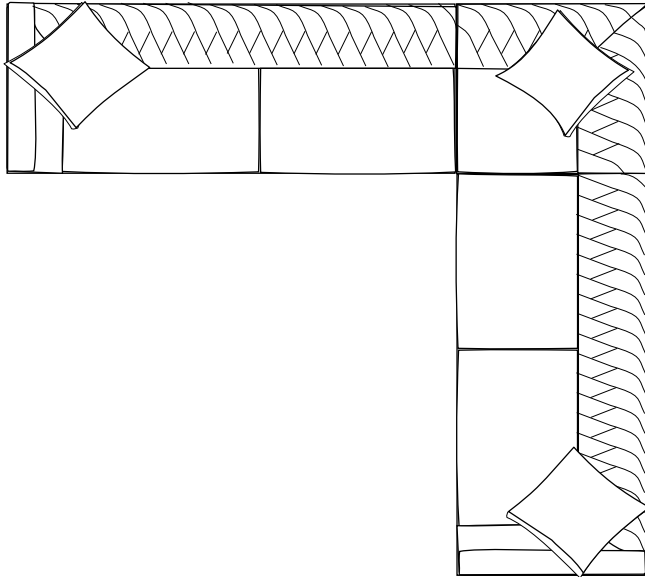

60"

Minx

6" (1/2 foot) 12" (1 foot)

LAF-Sofa Corner & RAF-Sofa

126"

LAF-Love Corner & RAF-Love

101"

LAF-Love & RAF-Chaise