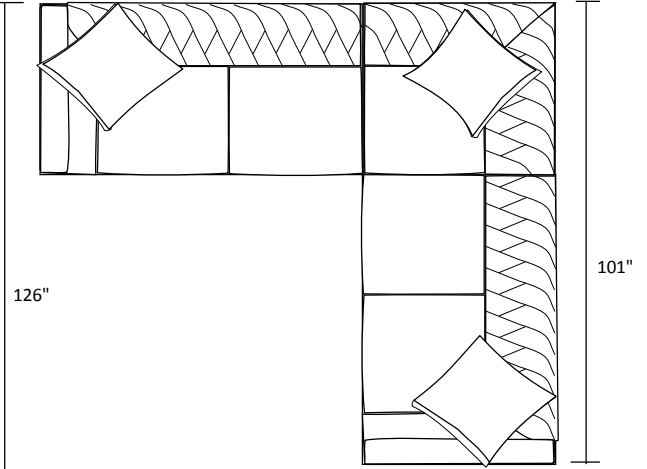

60"

Minx

6" (1/2 foot) 12" (1 foot)

LAF-Sofa Corner & RAF-Sofa

126"

LAF-Love Corner & RAF-Love

101"

LAF-Love & RAF-Chaise