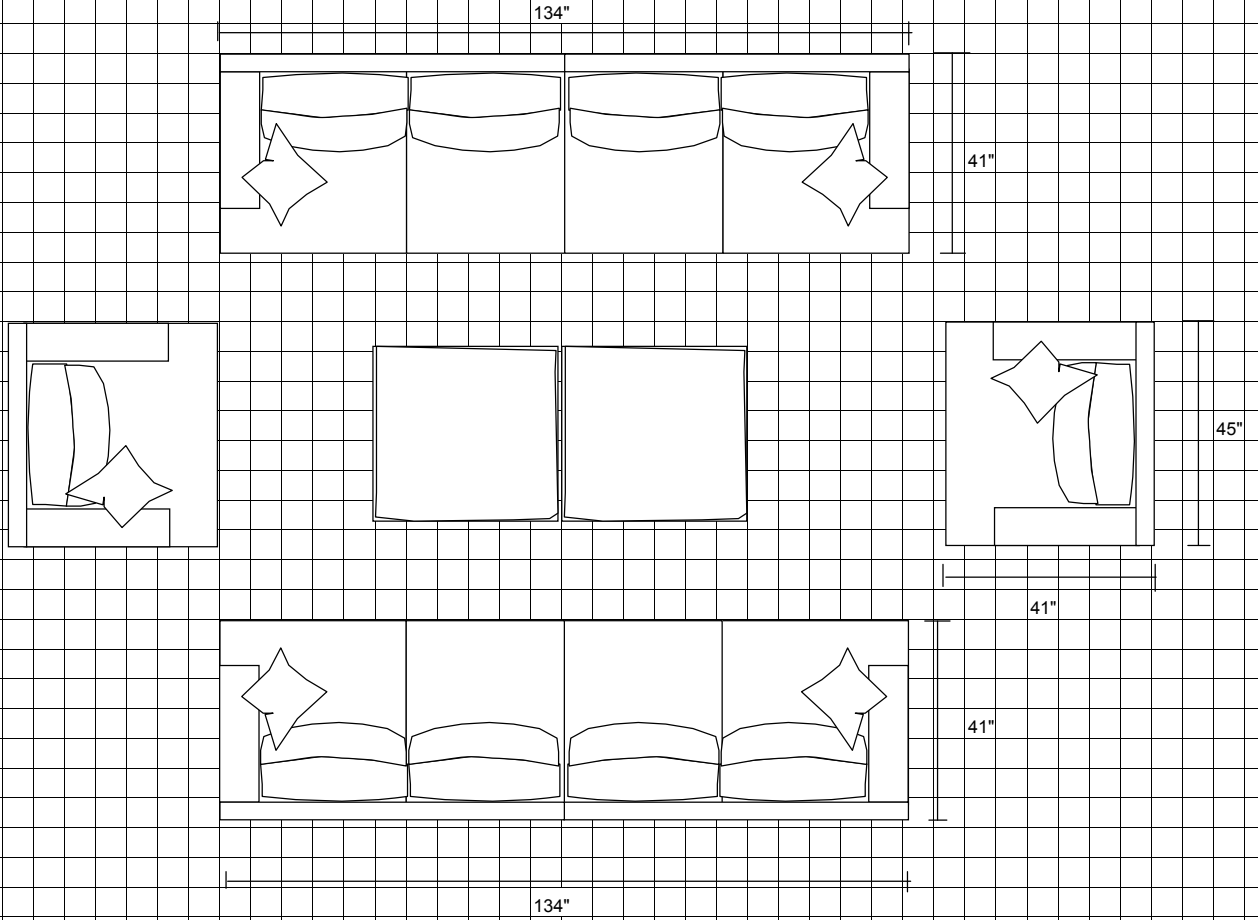

□ = 6" x 6"

Model 41

LAF-Sofa with Corner, Armless Love and RAF-Chaise

LAF-Sofa with Corner, Armless Sofa, RAF-Chaise and one 36 x 36 Ottoman

Model 41

6" x 6"

LAF-Sofa and RAF-Sofa

LAF-Chaise, Armless Sofa, RAF-Chaise