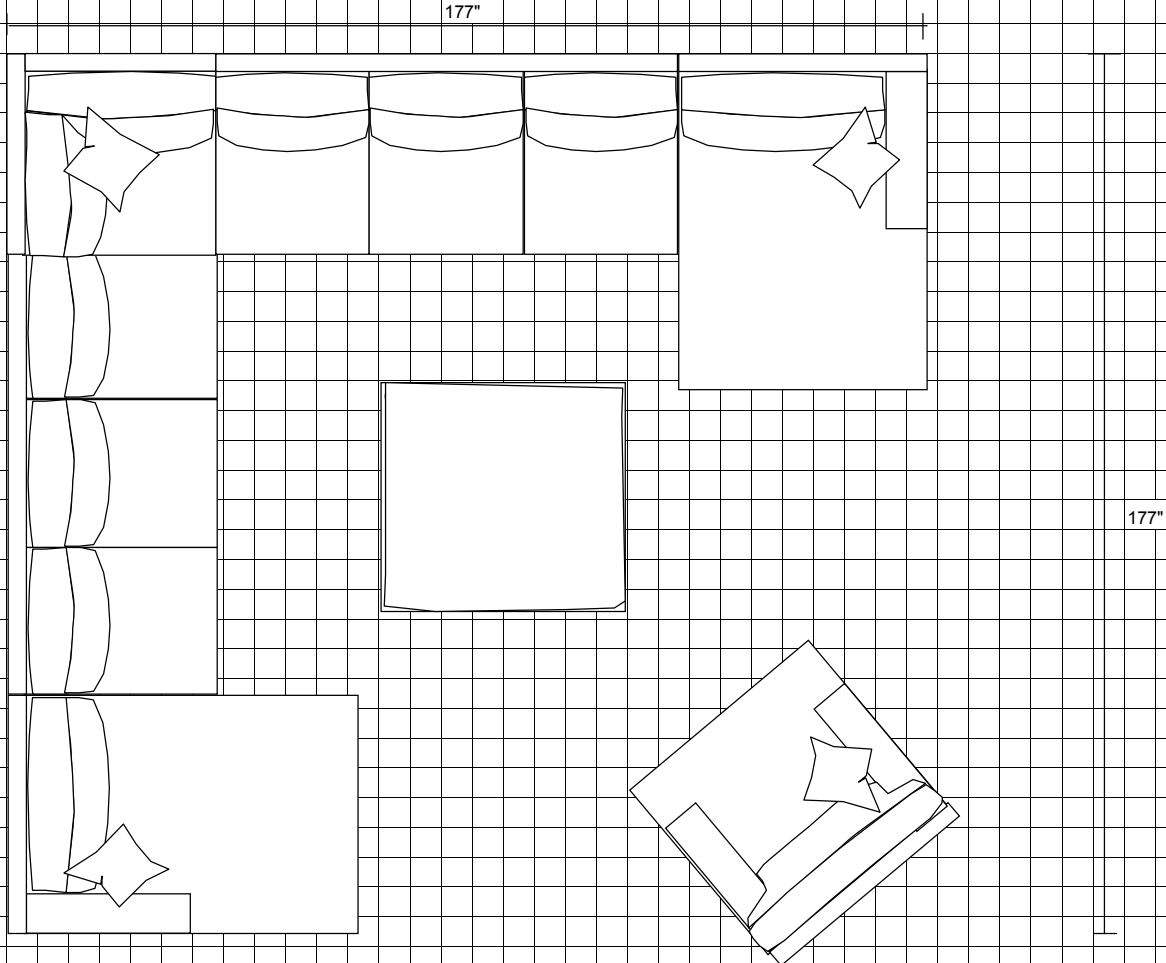

41"

41"

LAF-Sofa with Corner and RAF-Love

108"

108"

LAF-Love and RAF-Chaise

115"

68"

□ = 6" x 6"

Model 41

LAF-Sofa with Corner, Armless Love and RAF-Chaise

LAF-Sofa with Corner, Armless Sofa, RAF-Chaise and one 36 x 36 Ottoman

Model 41

6" x 6"

LAF-Sofa and RAF-Sofa

LAF-Chaise, Armless Sofa, RAF-Chaise

Model 41

□ = 6" x 6"

LAF-Chaise, Armless Sofa, Corner, Armless Sofa, RAF-Chaise, 40x40 Ottoman and Chair

LAF-Chaise, Armless Love and RAF-Chaise