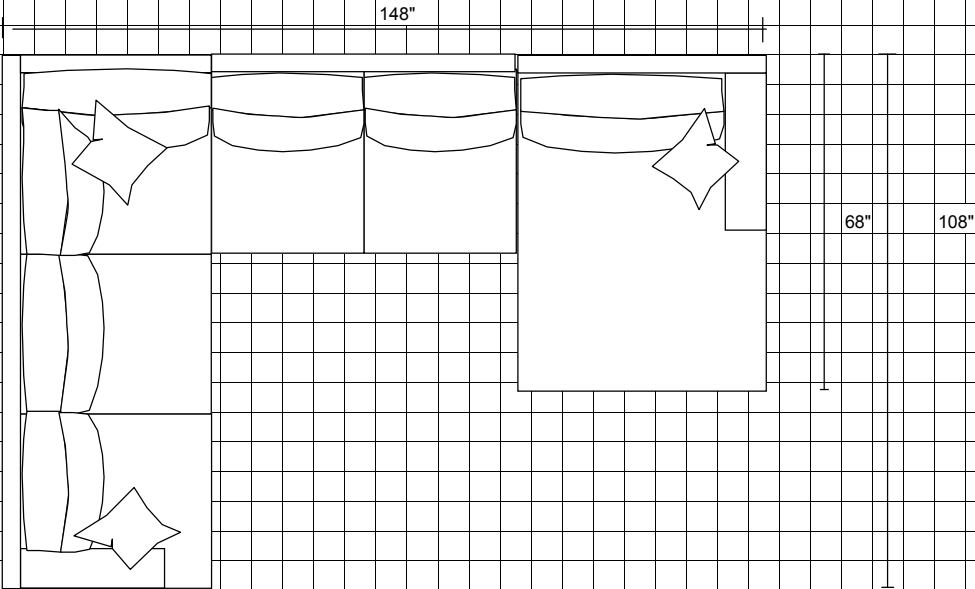

□ = 6" x 6"

Model 41

LAF-Sofa with Corner, Armless Love and RAF-Chaise