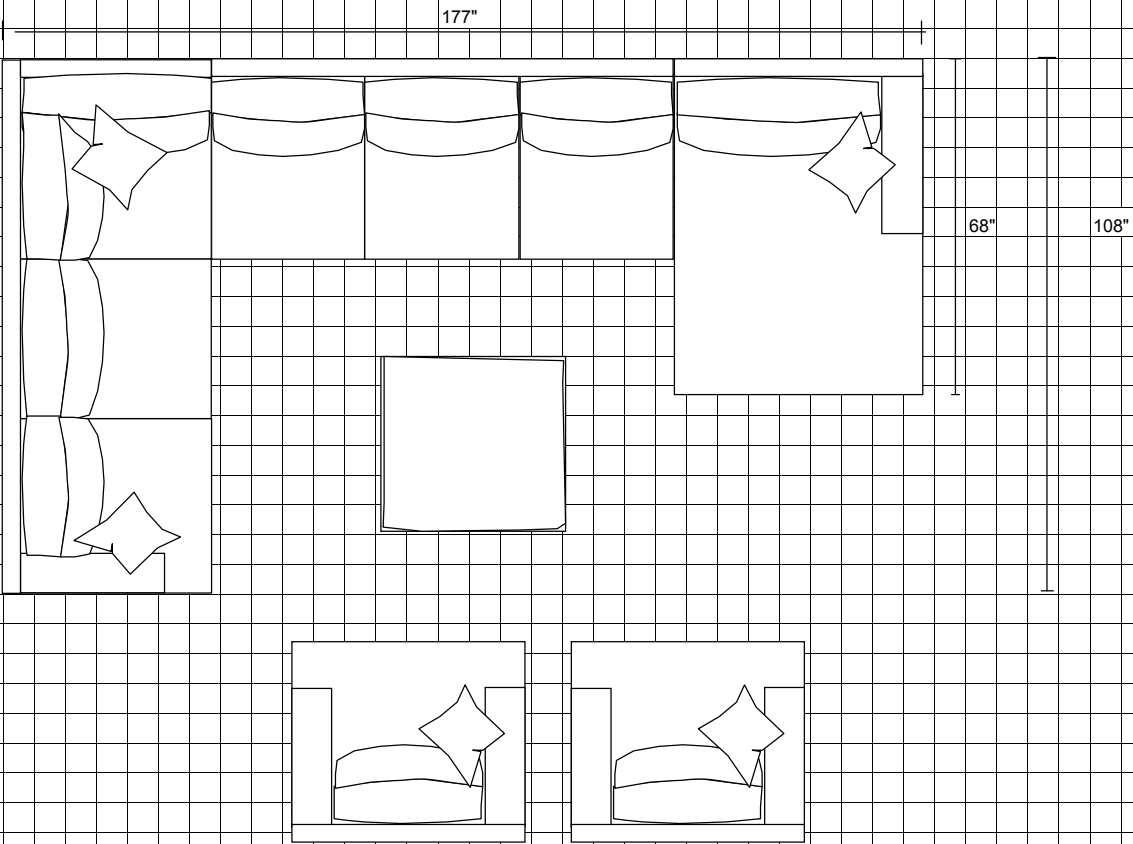

RAF-Sofa with Corner

108"

41"

LAF-Chaise

48"

RAF-Chaise

48"

Corner

41"

41"

LAF-Sofa with Corner and RAF-Love

108"

108"

LAF-Love and RAF-Chaise

115"

68"

□ = 6" x 6"

Model 41

LAF-Sofa with Corner, Armless Love and RAF-Chaise

LAF-Sofa with Corner, Armless Sofa, RAF-Chaise and one 36 x 36 Ottoman

Model 41

6" x 6"

LAF-Sofa and RAF-Sofa

LAF-Chaise, Armless Sofa, RAF-Chaise