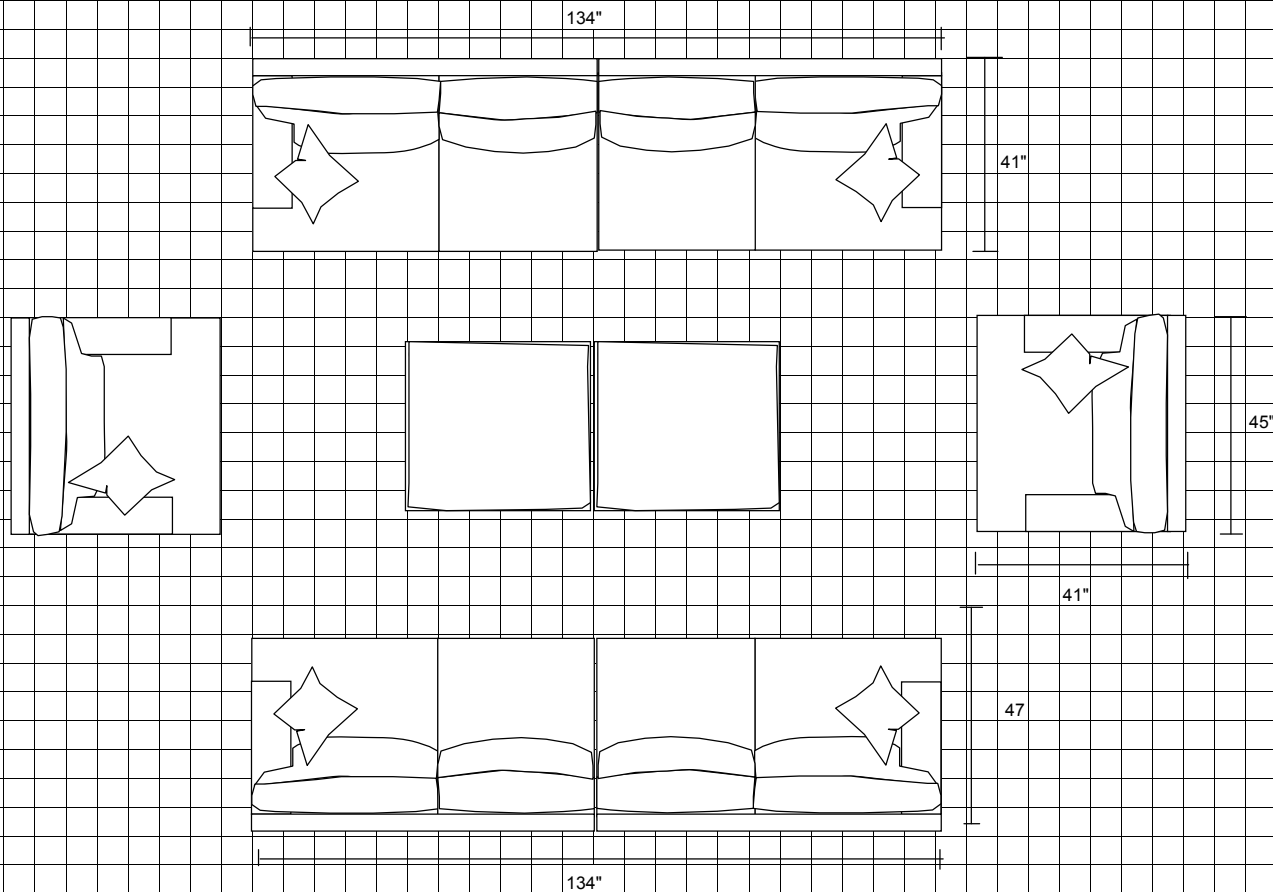

108"

Model 41

6" (1/2 foot) 12" (1 foot)

LAF-Sofa with Corner, Armless Love and RAF-Chaise

LAF-Sofa with Corner, Armless Sofa, RAF-Chaise and one 36 x 36 Ottoman

Model 41

6" (1/2 foot) 12" (1 foot)

LAF-Mid-Size Sofa and RAF-Mid-Size Sofa