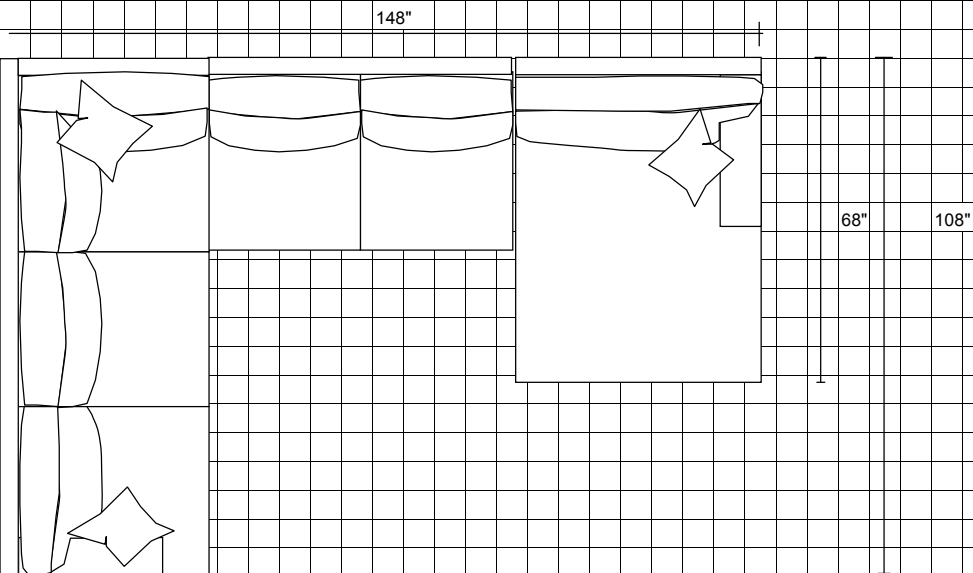

Model 41

6" (1/2 foot) 12" (1 foot)

LAF-Sofa with Corner, Armless Love and RAF-Chaise