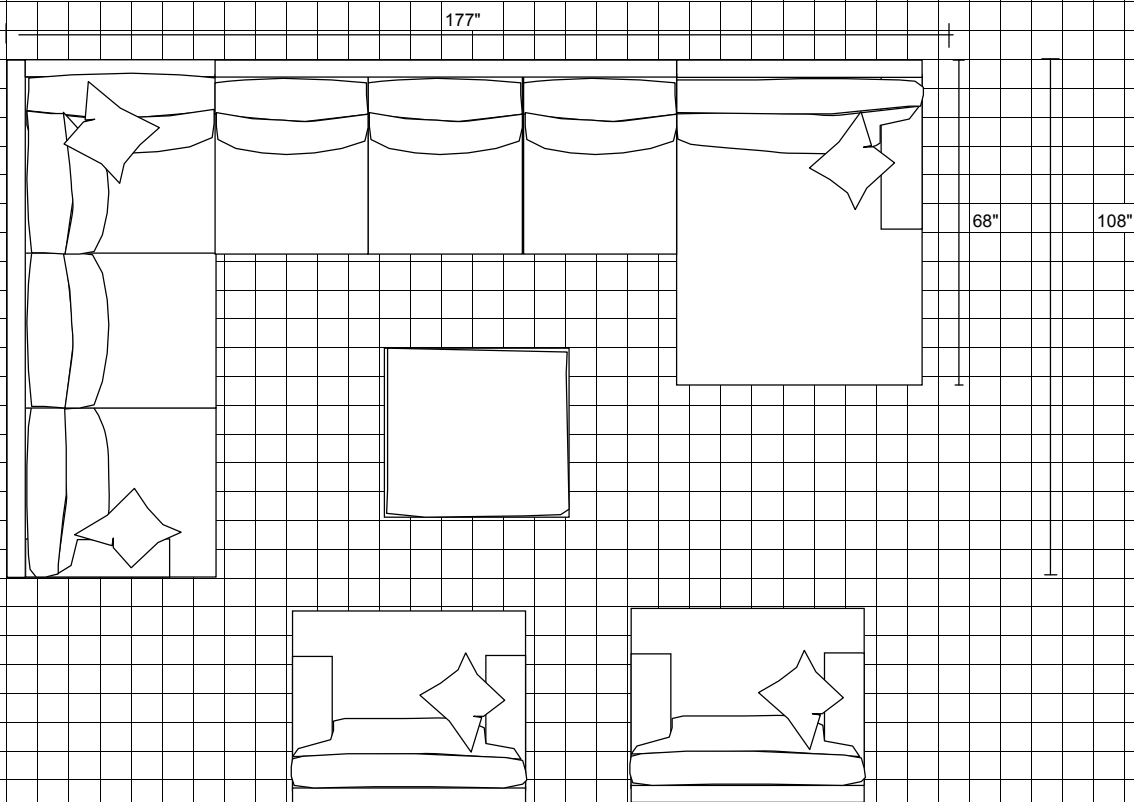

41"

41"

68"

LAF-Sofa with Corner and RAF-Love

108"

LAF-Love and RAF-Chaise

115"

68"

108"

Model 41

6" (1/2 foot) 12" (1 foot)

LAF-Sofa with Corner, Armless Love and RAF-Chaise

LAF-Sofa with Corner, Armless Sofa, RAF-Chaise and one 36 x 36 Ottoman

Model 41

6" (1/2 foot) 12" (1 foot)

LAF-Mid-Size Sofa and RAF-Mid-Size Sofa

LAF-Chaise, Armless Sofa, RAF-Chaise

Model 41

6" (1/2 foot) 12" (1 foot)

LAF-Chaise, Armless Sofa, Corner, Armless Sofa, RAF-Chaise, 40x40 Ottoman and Chair

Armless Chaise, Armless Love and Armless Chaise