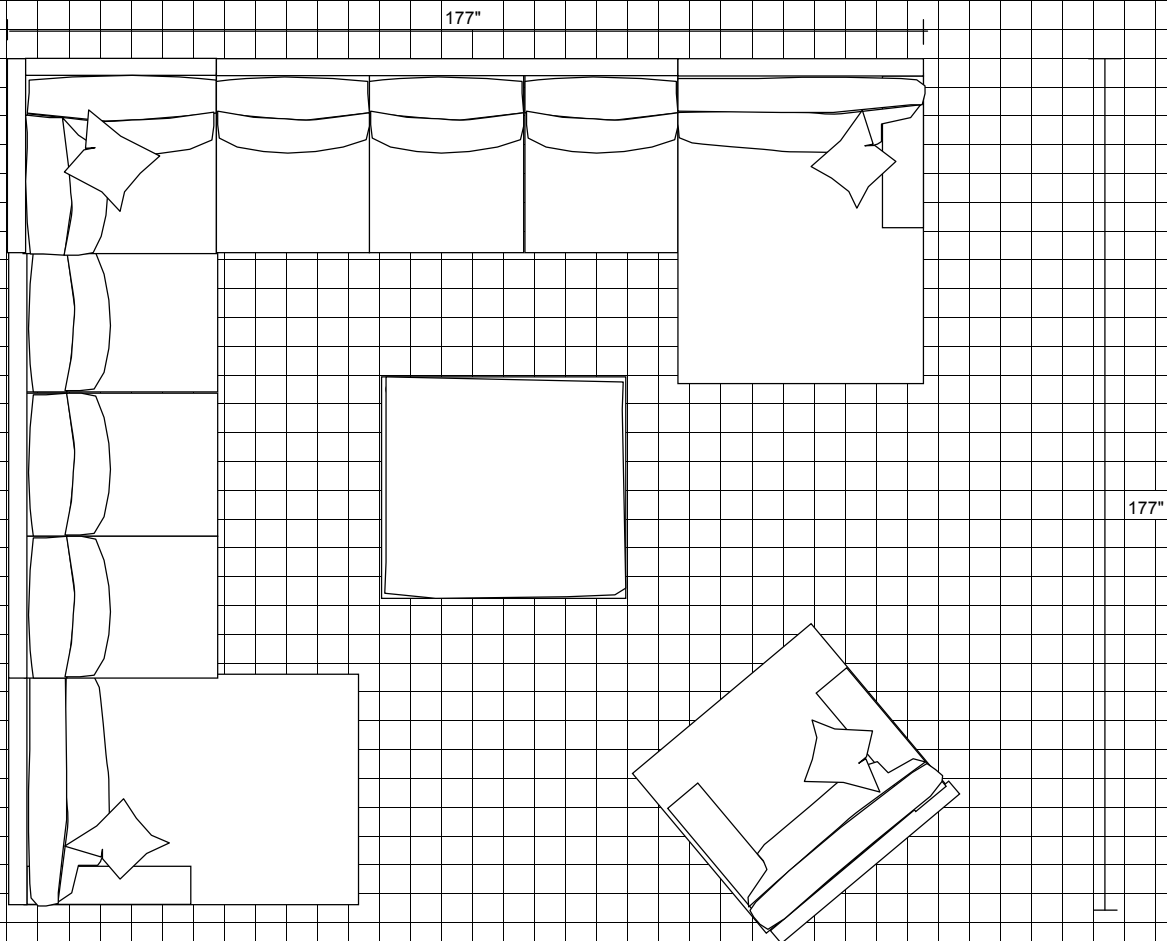

108"

Model 41

6" (1/2 foot) 12" (1 foot)

LAF-Sofa with Corner, Armless Love and RAF-Chaise

LAF-Sofa with Corner, Armless Sofa, RAF-Chaise and one 36 x 36 Ottoman

Model 41

6" (1/2 foot) 12" (1 foot)

LAF-Mid-Size Sofa and RAF-Mid-Size Sofa

LAF-Chaise, Armless Sofa, RAF-Chaise

Model 41

6" (1/2 foot) 12" (1 foot)

LAF-Chaise, Armless Sofa, Corner, Armless Sofa, RAF-Chaise, 40x40 Ottoman and Chair

Armless Chaise, Armless Love and Armless Chaise