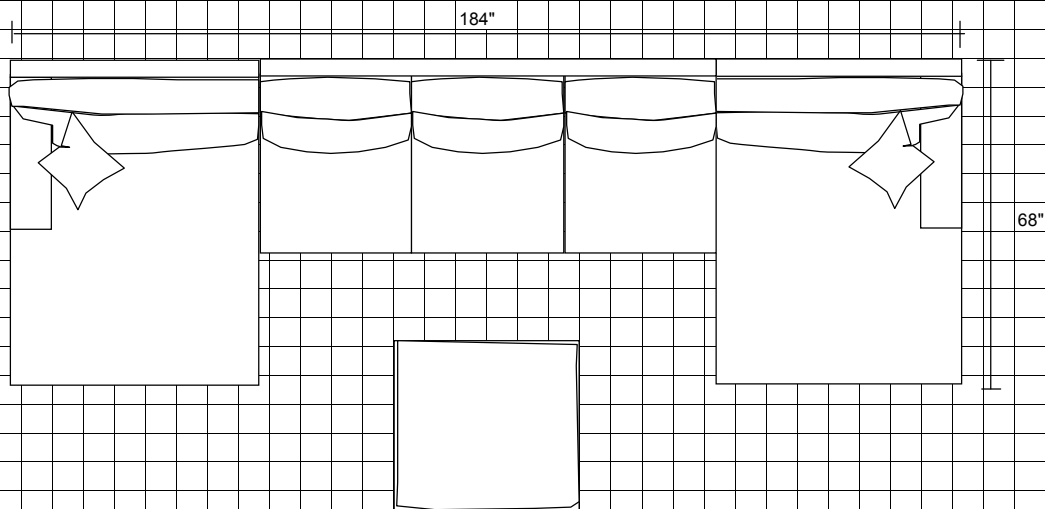

LAF-Chaise, Armless Sofa, RAF-Chaise