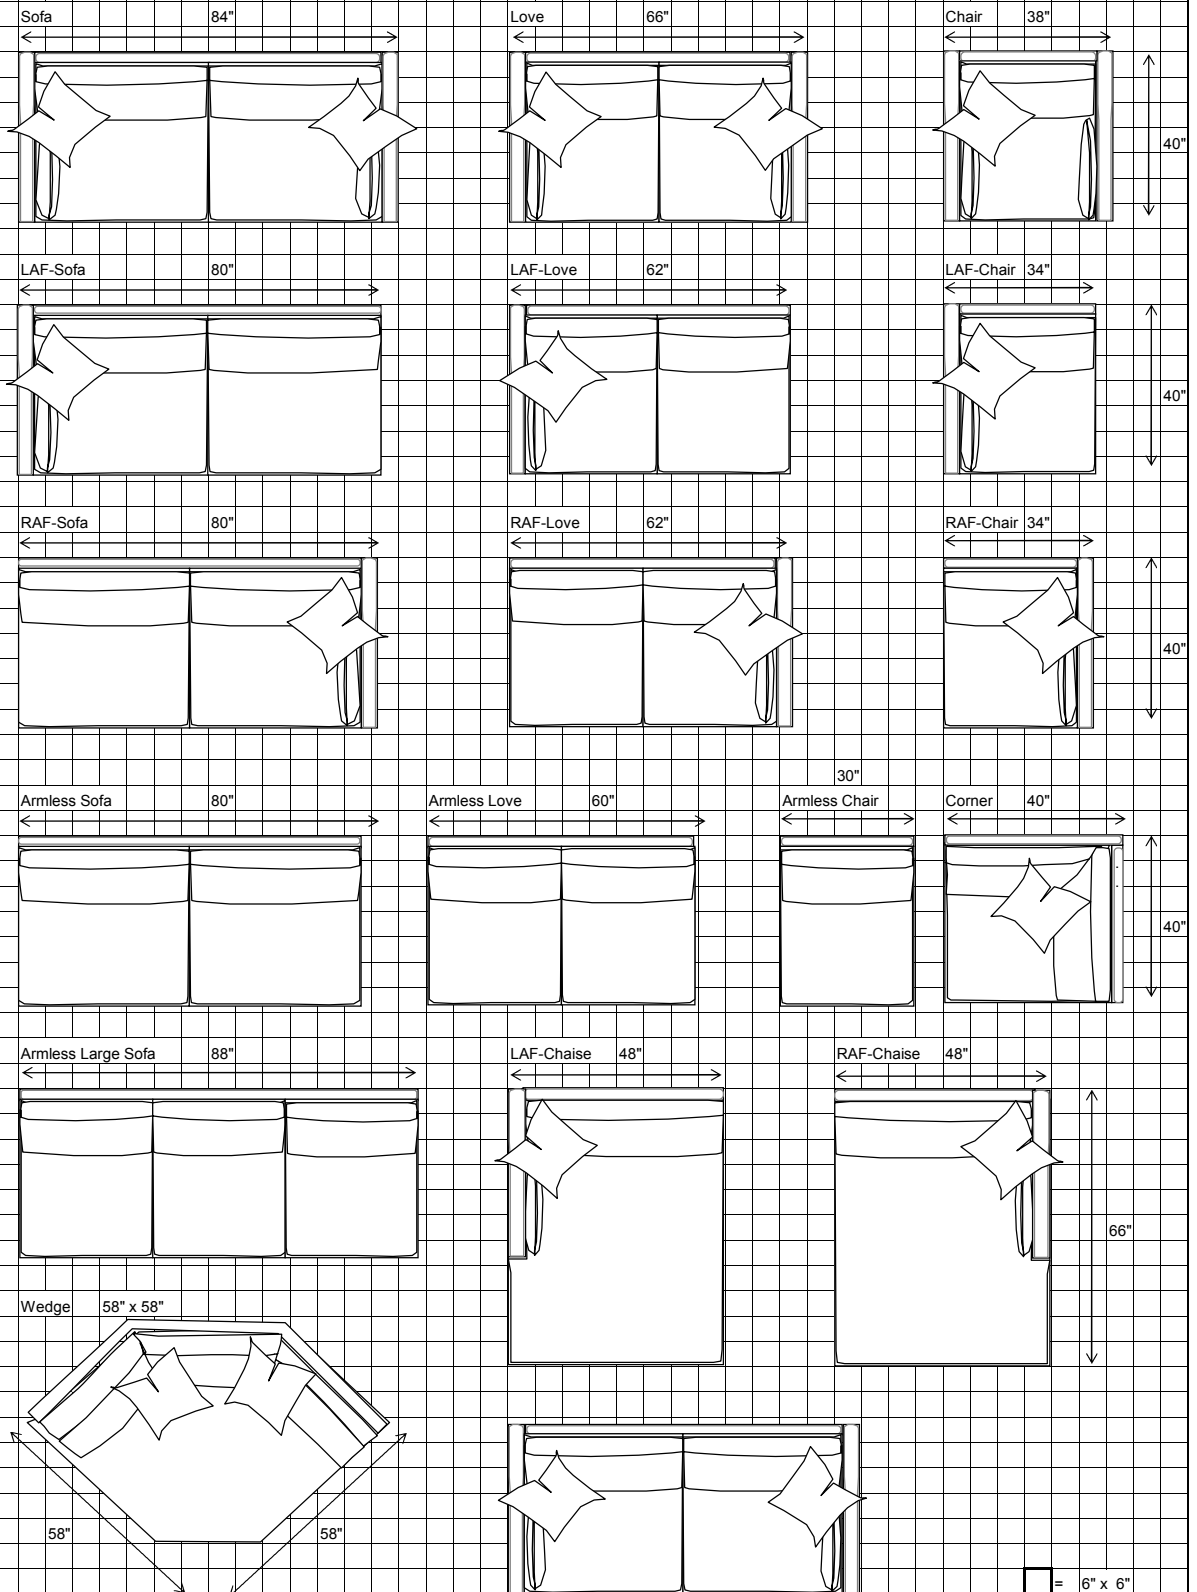

Quinn

NATHAN ANTHONY
FINE FURNITURE MANUFACTURED IN THE USA

□ = 6" x 6"

Quinn

NATHAN ANTHONY
FINE FURNITURE MANUFACTURED IN THE USA

□ = 6" x 6"