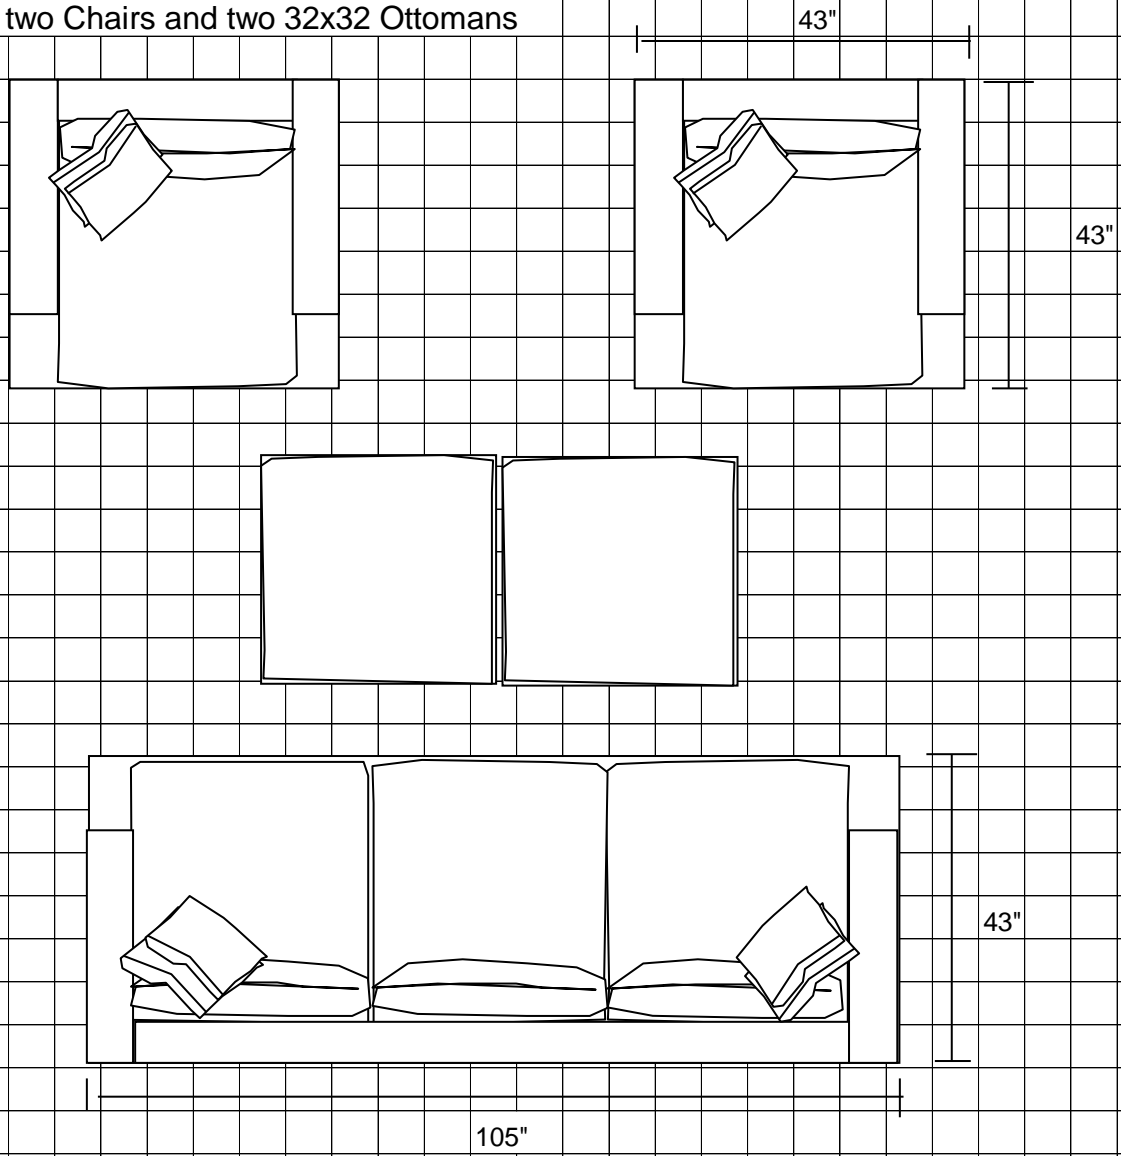

LAF-Bumper Sofa with Return, Armless Sofa, RAF-Chaise, one 32x32 Ottoman and one 32x35 Ottoman

Radly

6" (1/2 foot) 12" (1 foot)