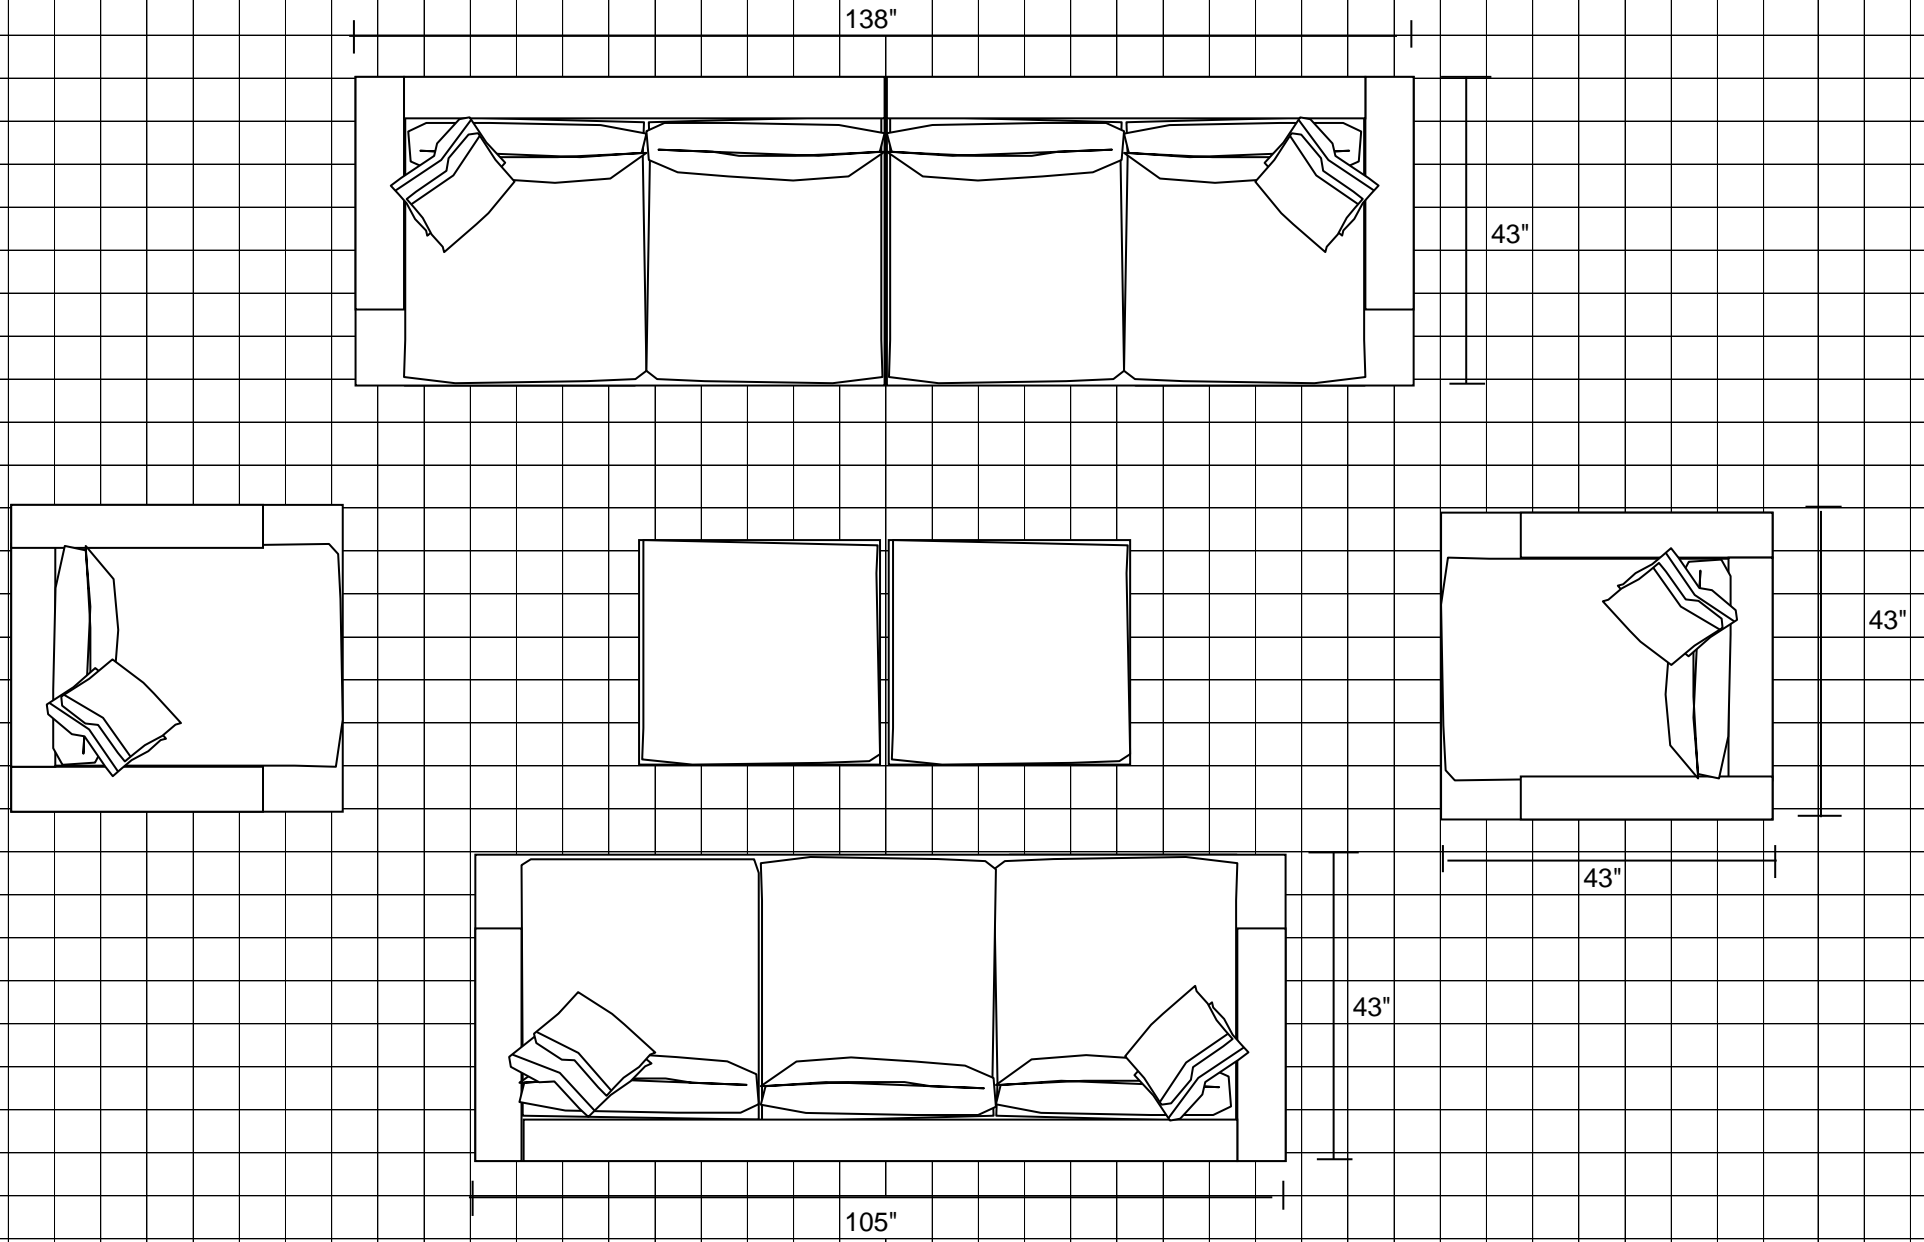

LAF-Bumper Sofa with Return, Armless Sofa, RAF-Bumper Sofa with Return, three 32x32 Ottomans, and two 32x 35 Ottomans

Radly

6" (1/2 foot) 12" (1 foot)