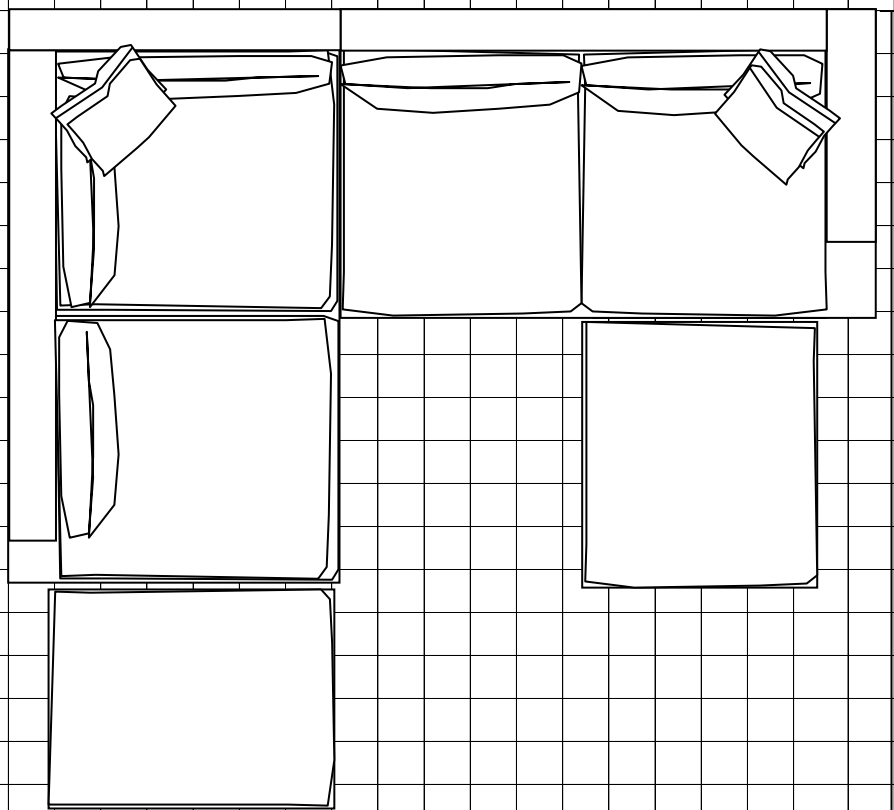

LAF-Chaise, RAF-Love and two 32x35 Ottomans

112"