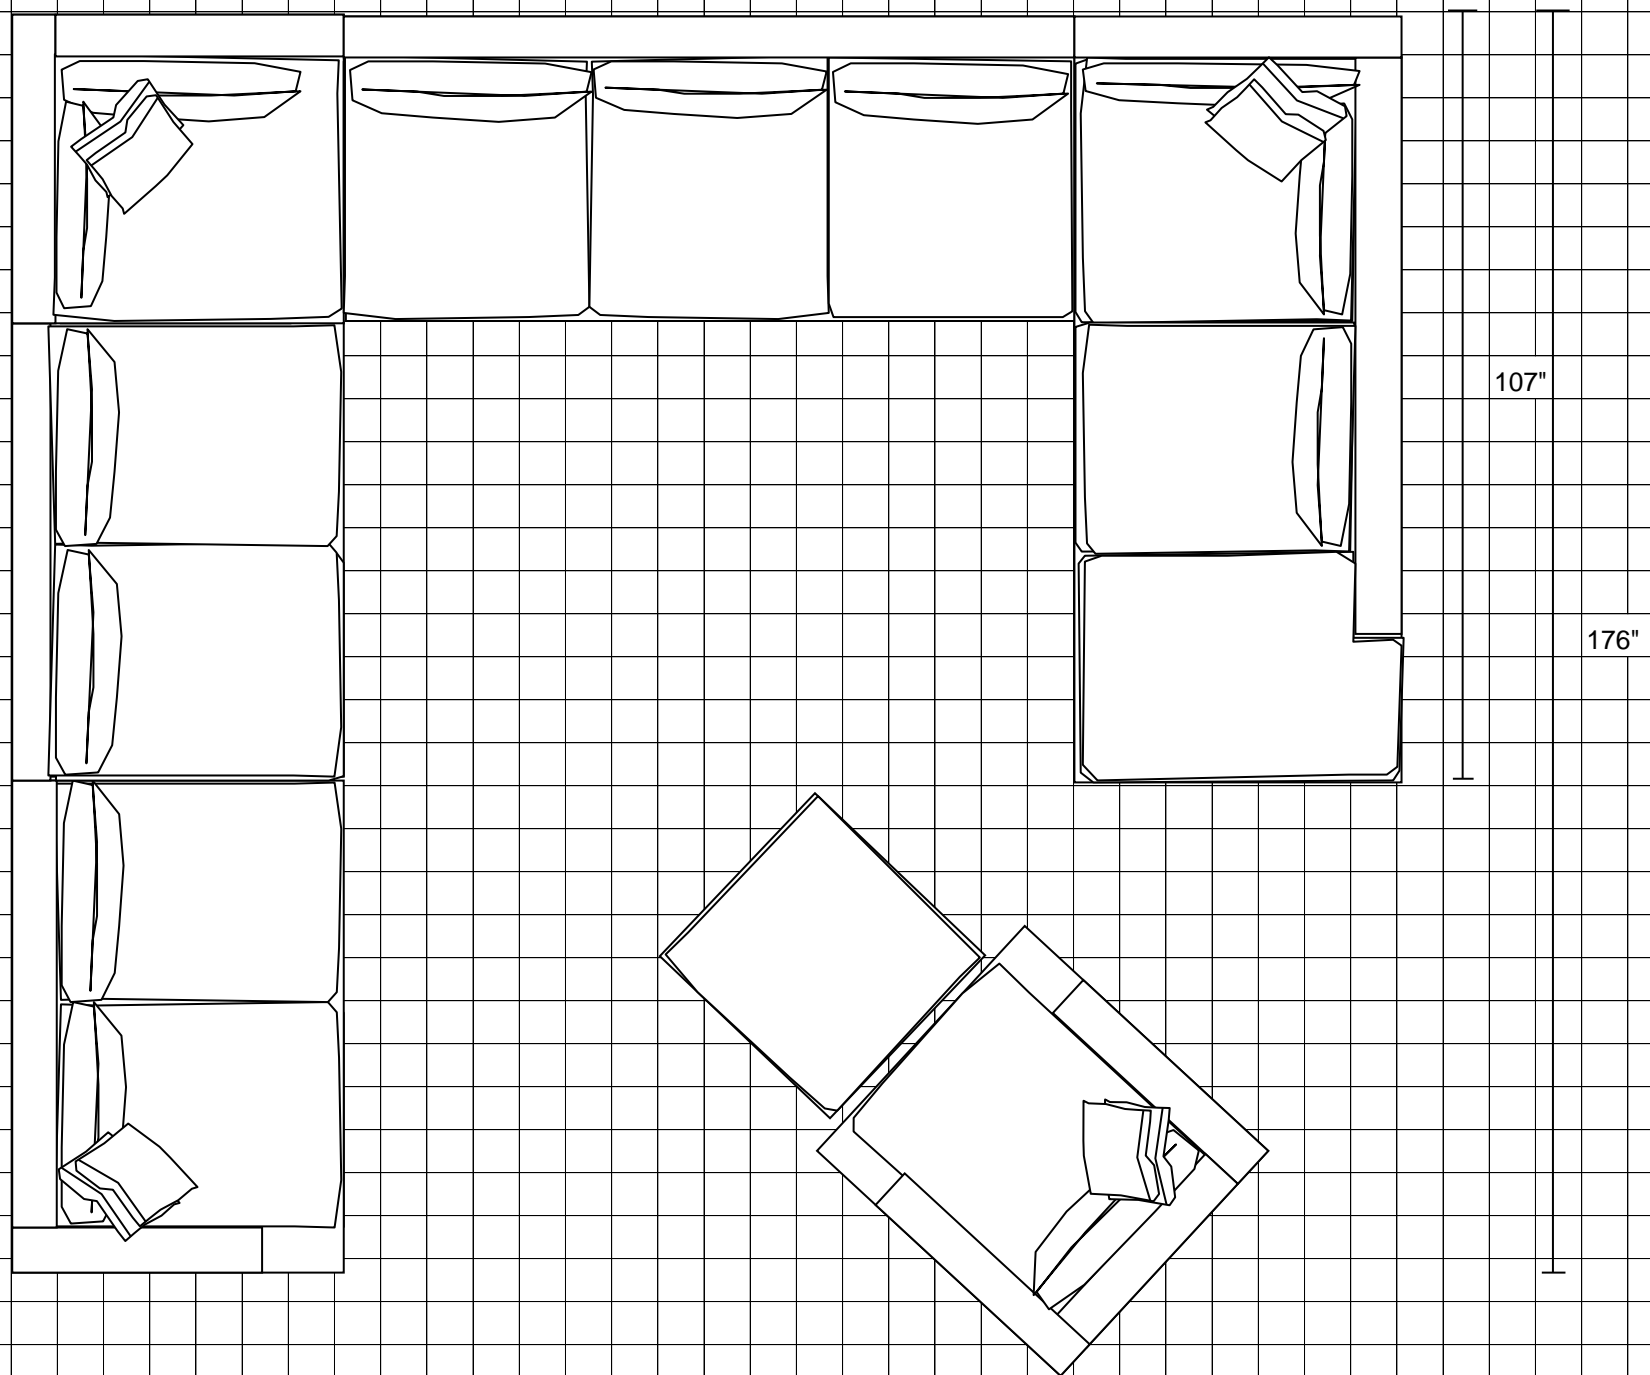

Sofa, two Chairs and two 32x32 Ottomans

LAF-Love, Armless Love, Corner, Armless Sofa and RAF-Bumper Sofa with Return

181"