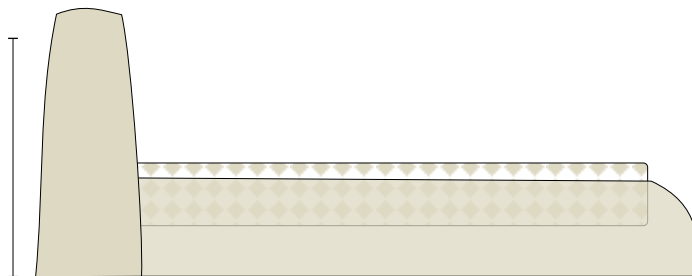

Sabine Bed

Bed Type: KD Platform
 Requires: Mattress only
 7" Recess Platform

Head Board Length		
92"	108"	108"
Queen	Cal King	E.King

Inside Cavity Depth

Queen	80"
Cal King	84"
Eastern King	80"

Over All Depth

Queen	102"
Cal King	106"
Eastern King	102"

Inside Width

61"	73"	77"
Queen	Cal King	E.King

Outside Width

73"	85"	91"
Queen	Cal King	E.King

15"

Over All Height

41"

7"

14 1/2"

Platform Height