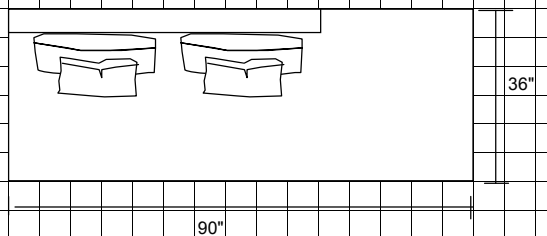

Stiletto

Updated March 11, 2011

 = 6" x 6"

LAF-One arm conversational end

RAF-One arm conversational end

Armless Sofa

Armless Sofa with RAF-bumper end

LAF-Chaise

96"

186"

72"

96"

Stiletto

□ = 6" x 6"

Stiletto

□ = 6" x 6"

□ = 6" x 6"

186"

72"

96"

36"

96"

192"

96"

□ = 6" x 6"