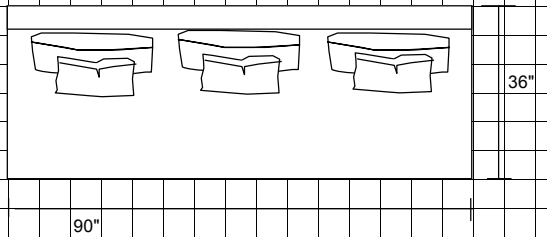

Stiletto

Updated March 11, 2011

 = 6" x 6"

LAF-One arm conversational end

RAF-One arm conversational end

Armless Sofa

Armless Sofa with RAF-bumper end

LAF-Chaise

96"

186"

72"

96"

Stiletto

□ = 6" x 6"

Stiletto

□ = 6" x 6"

□ = 6" x 6"

186"

72"

96"

36"

96"

192"

96"

□ = 6" x 6"