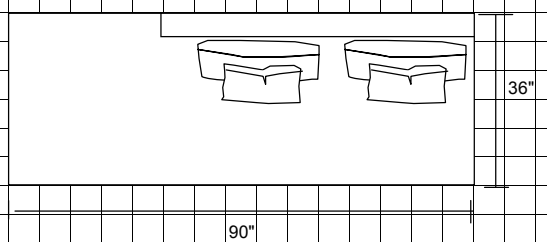

Armless Sofa with LAF-bumper end