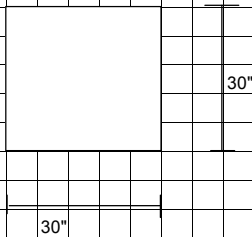

Table Ottoman