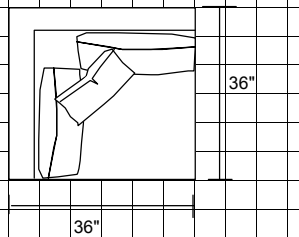

Armless Love with LAF-end

36"

Table Ottoman

Armless Chair

Corner Seat

60"

30"

30"

36"

36"

Stiletto

□ = 6" x 6"

120"

72"

156"

72"

96"

186"

72"

96"

Stiletto

□ = 6" x 6"

Stiletto

□ = 6" x 6"

□ = 6" x 6"

186"

72"

96"

36"

96"

192"

96"