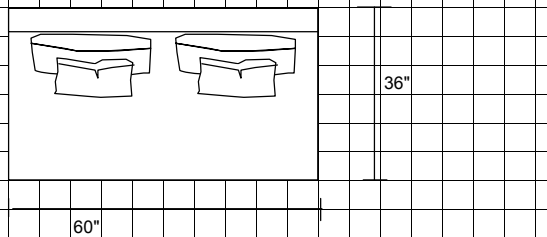

RAF-Chaise

Armless Sofa with LAF-bumper end

40"

Armless Love with RAF-end

40"

Corner Table

Armless Love

60"

36"

36"

Stiletto

□ = 6" x 6"

120"

72"

156"

72"

96"

186"

72"

96"

Stiletto

□ = 6" x 6"

Stiletto

□ = 6" x 6"

□ = 6" x 6"

186"

72"

96"

36"

96"

192"

96"