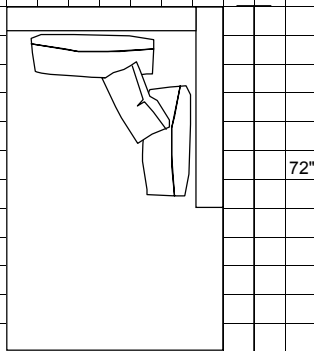

RAF-Chaise