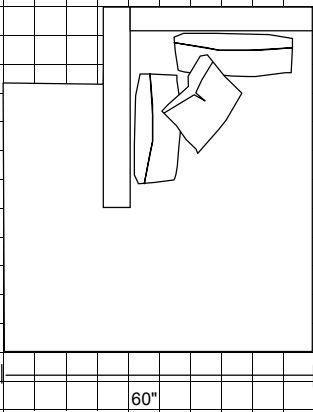

Stiletto

Updated March 11, 2011

 = 6" x 6"

LAF-One arm conversational end

RAF-One arm conversational end

Armless Sofa

Armless Sofa with RAF-bumper end

LAF-Chaise

96"

186"

72"

96"

Stiletto

□ = 6" x 6"

Stiletto

□ = 6" x 6"

□ = 6" x 6"

186"

72"

96"

36"

96"

192"

96"

□ = 6" x 6"