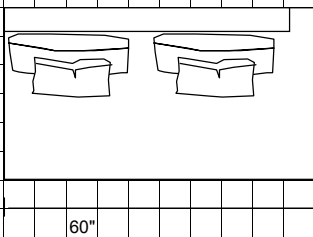

RAF-Chaise

Armless Sofa with LAF-bumper end

40"

Armless Love with RAF-end

40"

Corner Table

Armless Love

60"

36"

36"

Stiletto

□ = 6" x 6"

120"

72"

156"

72"

96"

186"

72"

96"

Stiletto

□ = 6" x 6"

Stiletto

□ = 6" x 6"

□ = 6" x 6"

186"

72"

96"

36"

96"

192"

96"