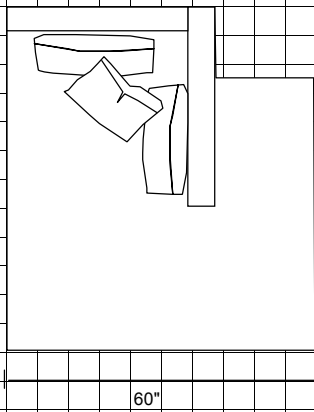

Stiletto

Updated March 11, 2011

 = 6" x 6"

LAF-One arm conversational end

RAF-One arm conversational end

Armless Sofa

Armless Sofa with RAF-bumper end

LAF-Chaise

96"

186"

72"

96"

Stiletto

□ = 6" x 6"

Stiletto

□ = 6" x 6"

□ = 6" x 6"

186"

72"

96"

36"

96"

192"

96"

□ = 6" x 6"