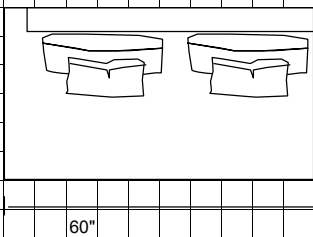

60"

60"

30"

Armless Love with LAF-end