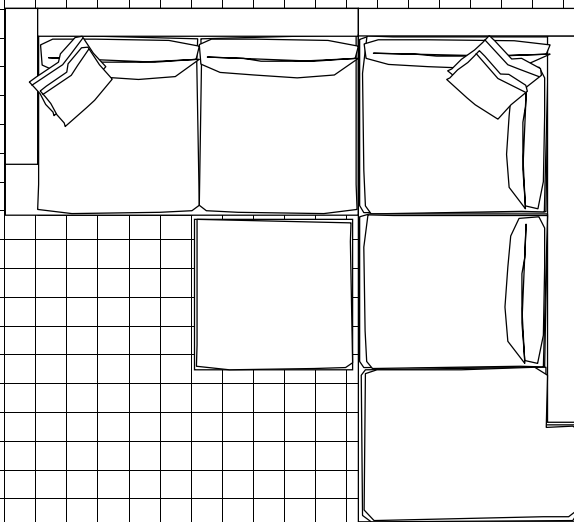

Super Nova

6" (1/2 foot) 12" (1 foot)

LAF-Bumper Sofa with Return, RAF-Love and one 32 x 32 Otto.

112"

LAF-Love, RAF-Bumper Sofa with Return and one 32x32 Otto.

112"

107"

LAF-Sofa, RAF-Chaise and Two 32 x 35 Ottomans