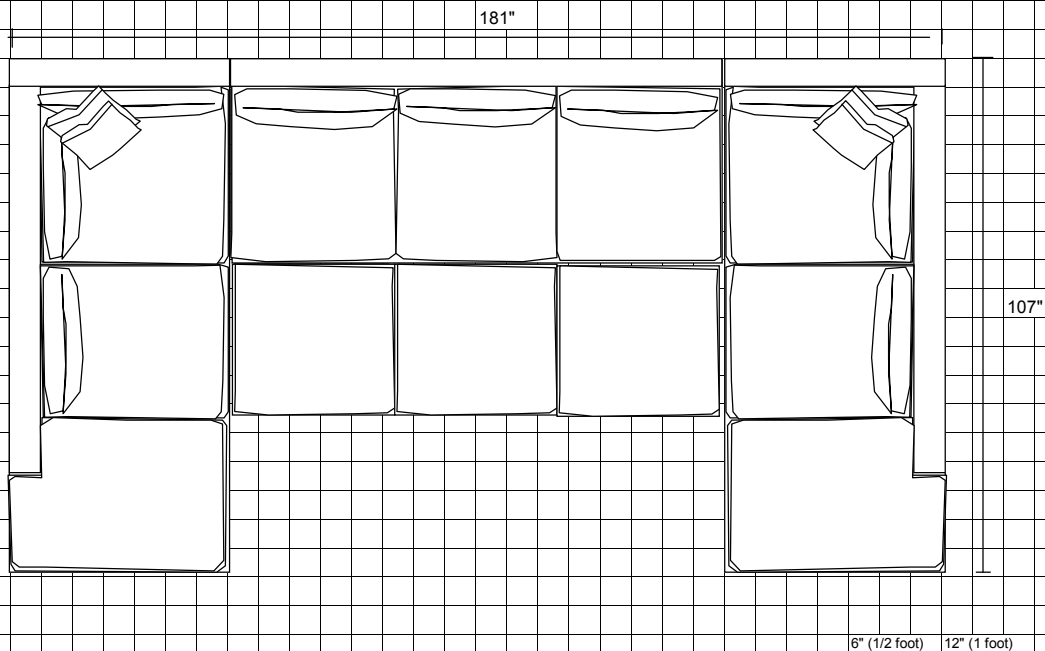

LAF-Bumper Sofa with Return, Armless Sofa, RAF-Bumper Sofa with Return, three 32x32 Ottomans, and two 32x 35 Ottomans