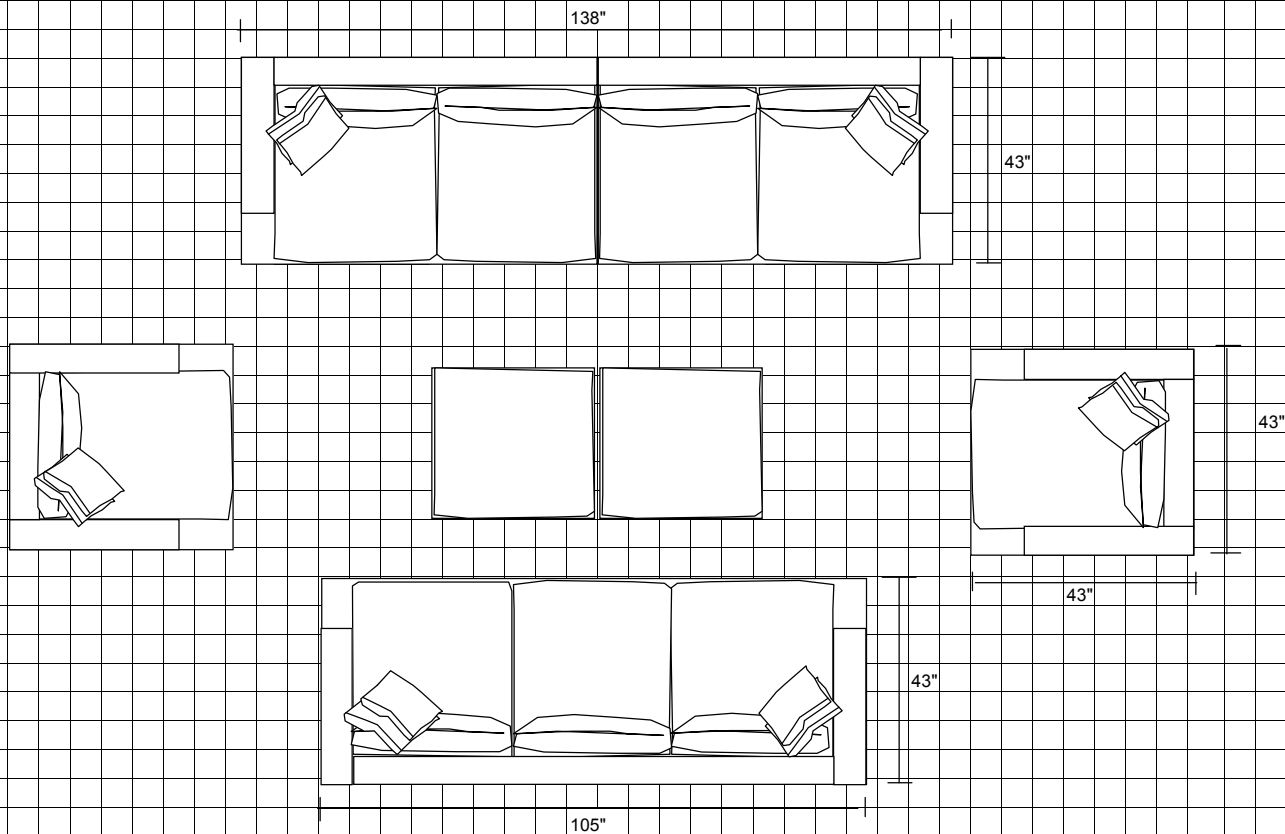

Super Nova

6" (1/2 foot) 12" (1 foot)

LAF-Love and RAF-Love, two Chairs, two 32 x 32 Ottomans and Sofa