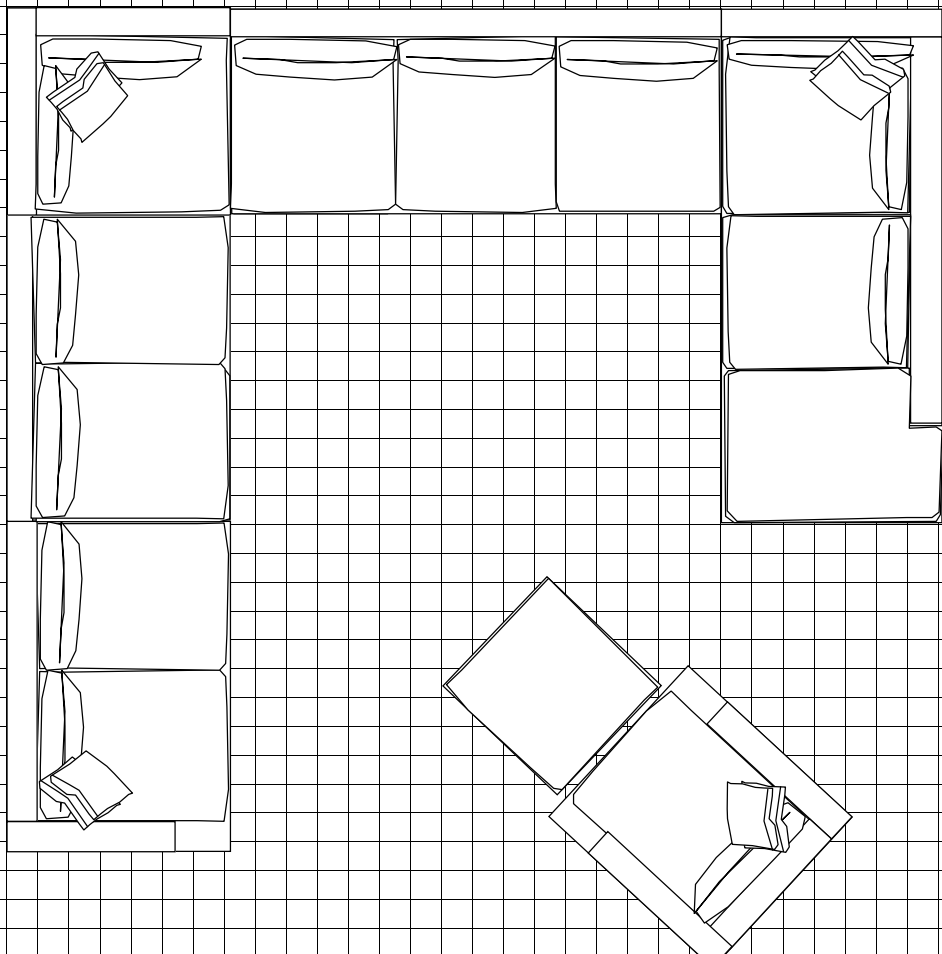

107"

LAF-Love, Armless Love, Corner, Armless Sofa and RAF-Bumper Sofa with Return

181"