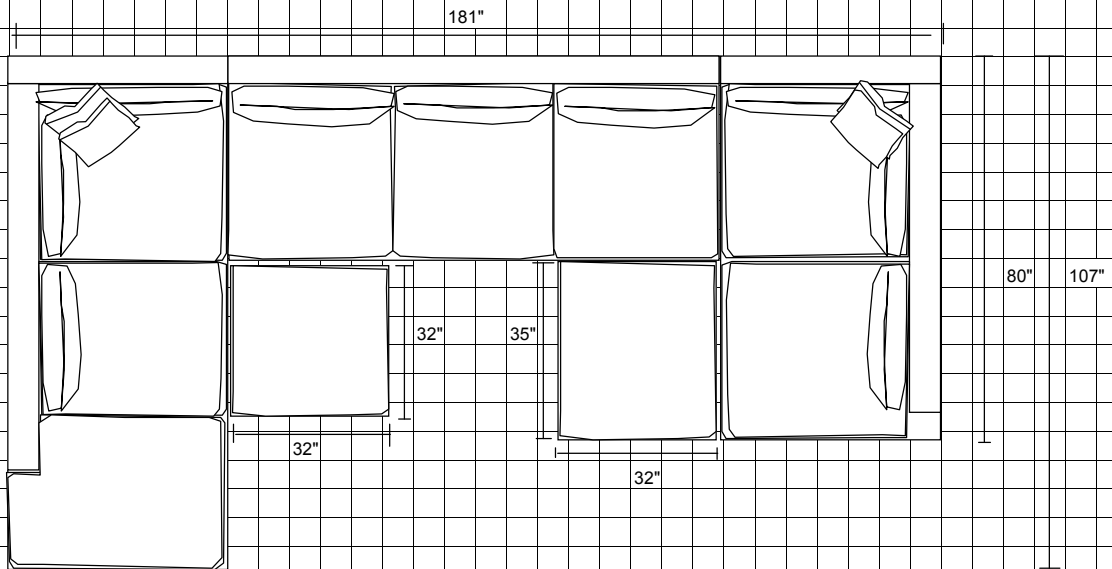

181"

107"

176"

Super Nova

6" (1/2 foot) 12" (1 foot)

Sofa, two Chairs and two 32x32 Ottomans

LAF-Bumper Sofa with Return, Armless Sofa, RAF-Chaise, one 32x32 Ottoman and one 32x35 Ottoman

Super Nova