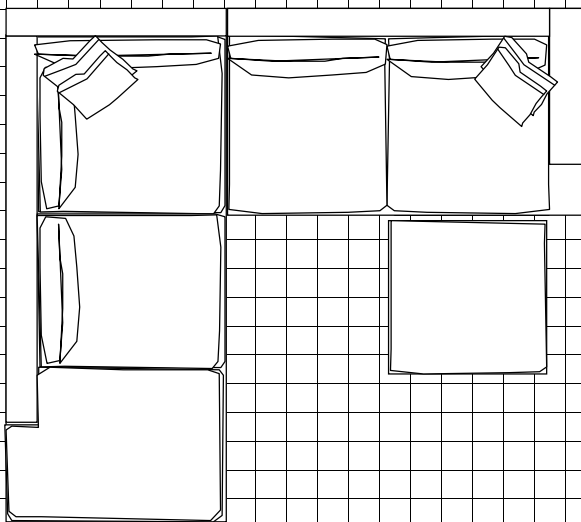

Super Nova

6" (1/2 foot)   12" (1 foot)

LAF-Bumper Sofa with Return, RAF-Love and one 32 x 32 Otto.

112"