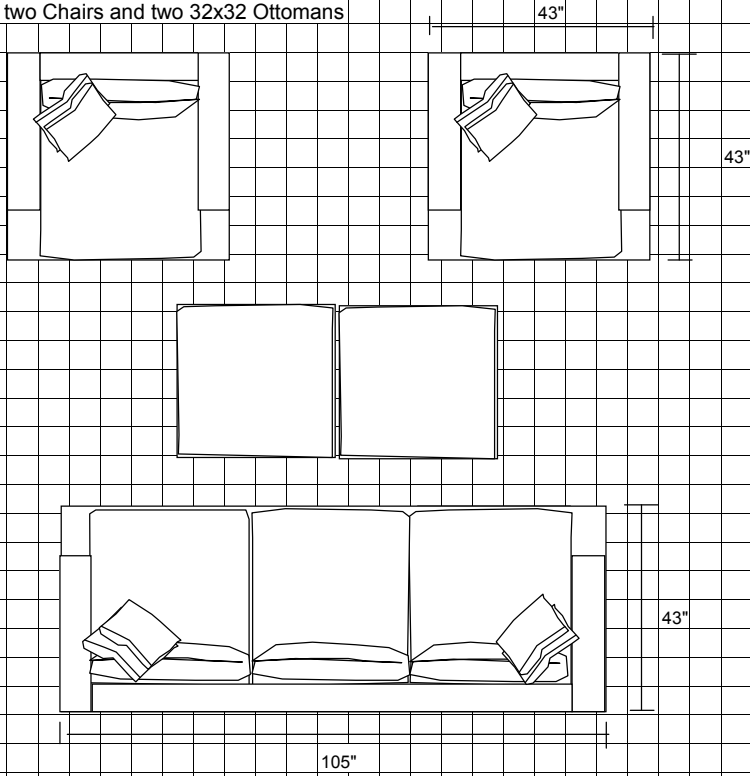

181"

107"

176"

Super Nova

6" (1/2 foot) 12" (1 foot)

Sofa, two Chairs and two 32x32 Ottomans

LAF-Bumper Sofa with Return, Armless Sofa, RAF-Chaise, one 32x32 Ottoman and one 32x35 Ottoman

Super Nova

6" (1/2 foot) 12" (1 foot)