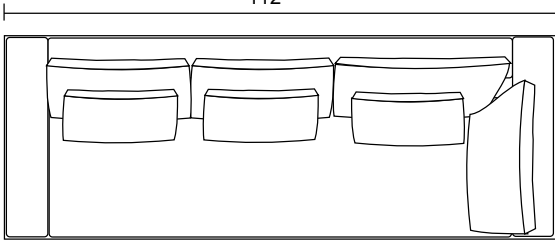

LAF-Chaise

48"

Ottoman

37"

25"

68"

Corner 45"

45"

Wilshire

6" (1/2 foot) 12" (1 foot)

LAF-Sofa with Corner

112"

RAF-Sofa with Corner

112"

45"

RSB-108"-Bumper Sofa with Return

108"

30"

45"

LSB-108"-Bumper Sofa with Return

108"

45"

RSB-96"-Bumper Sofa with Return

96"