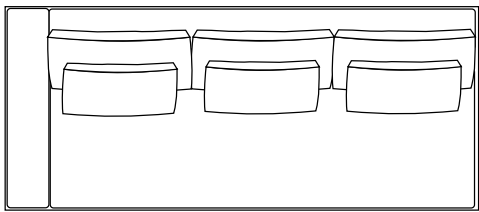

RAF-Sofa

45"

96"