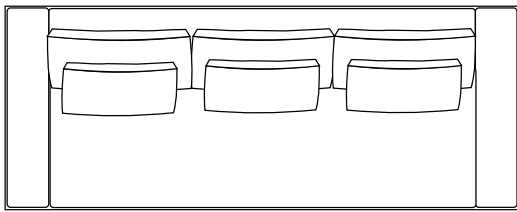

Wilshire

6" (1/2 foot) 12" (1 foot)

Sofa

104"

Love

74"

Chair

45"

108"

30"

45"

LSB-108"-Bumper Sofa with Return

108"

45"

RSB-96"-Bumper Sofa with Return

96"

112"

LAF-Love and RAF-Chaise

115"

68"

Wilshire

6" (1/2 foot) 12" (1 foot)

LAF-Sofa with Corner, Armless Love and RAF-Chaise

LAF-Sofa with Corner, Armless Sofa, RAF-Chaise and one 36 x 36 Ottoman