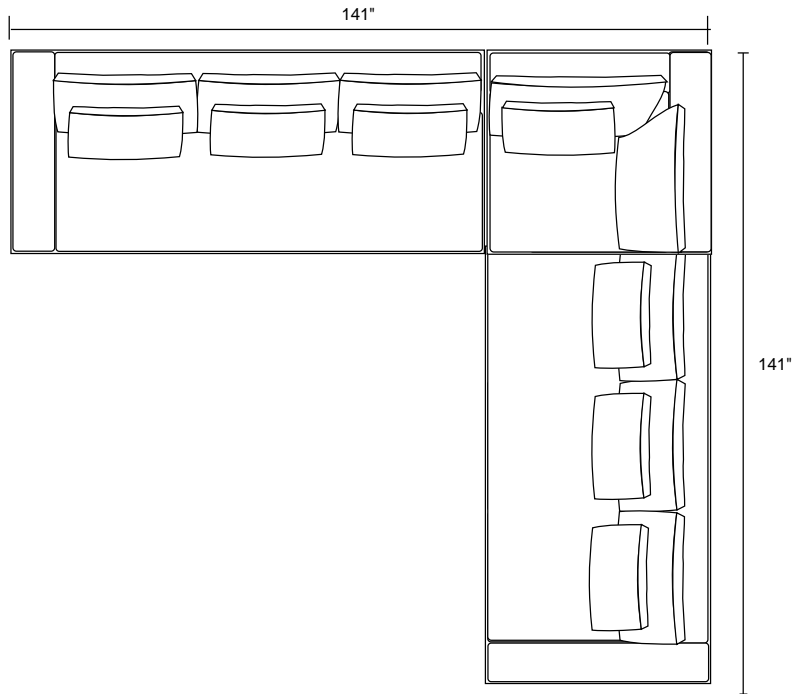

LAF-Sofa, Corner & RAF-Sofa

6" (1/2 foot) 12" (1 foot)