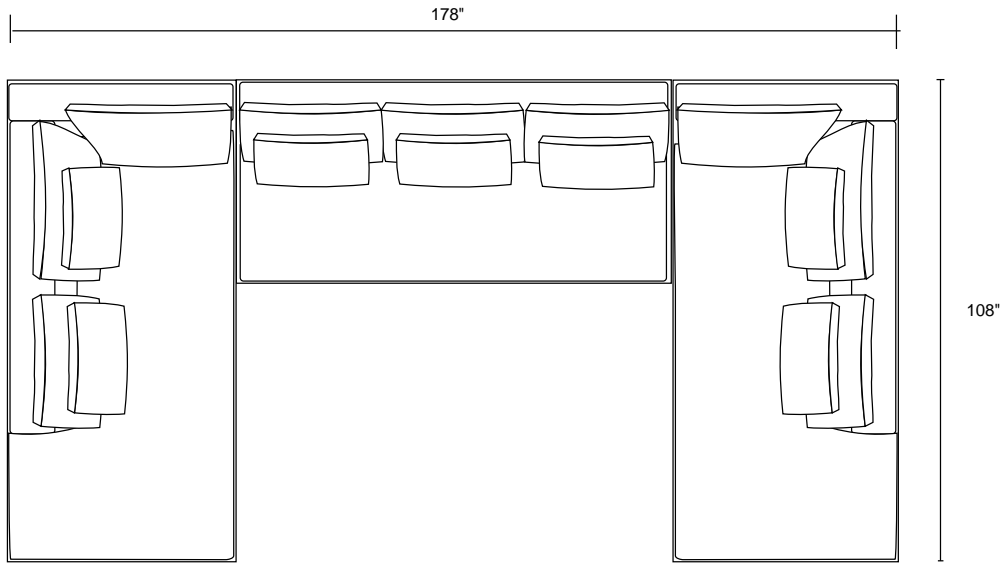

Wilshire

6" (1/2 foot) 12" (1 foot)

LSB-108"-Bumper Sofa, Armless Sofa & RSB-108"-Bumper Sofa