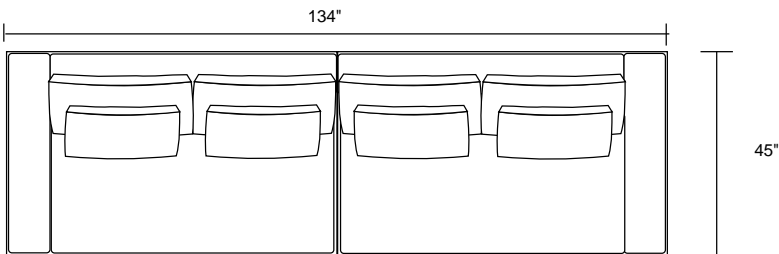

LAF-Love and RAF-Love