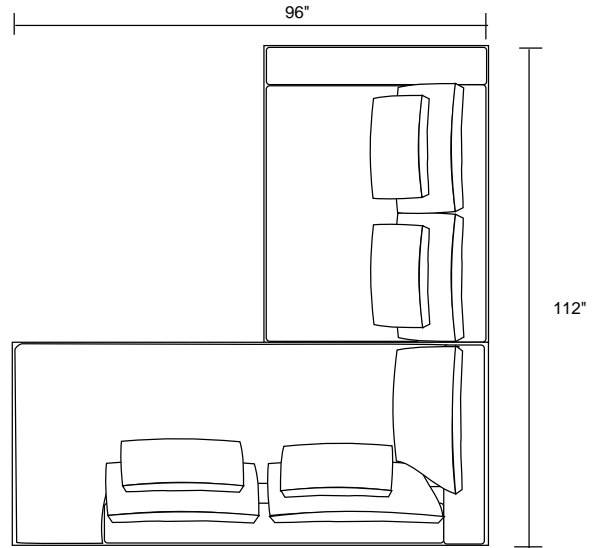

112"

LAF-Love and RAF-Chaise

115"

68"

Wilshire

6" (1/2 foot) 12" (1 foot)

LAF-Sofa with Corner, Armless Love and RAF-Chaise

LAF-Sofa with Corner, Armless Sofa, RAF-Chaise and one 36 x 36 Ottoman

LAF-Love and RAF-Love

Wilshire

6" (1/2 foot) 12" (1 foot)

LAF-Sofa & RSB-108"-Bumper Sofa

RSB-96" Bumper Sofa & LAF-Love

LAF-Sofa & RSB-96"-Bumper Sofa

LSF-96"-Bumper Sofa, Armless Love & RSB-96" Bumper Sofa