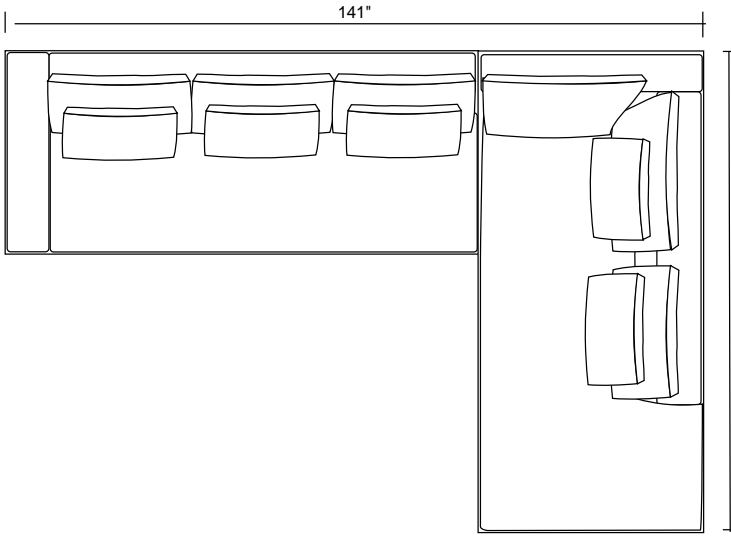

Wilshire

6" (1/2 foot) 12" (1 foot)

LAF-Sofa & RSB-108"-Bumper Sofa