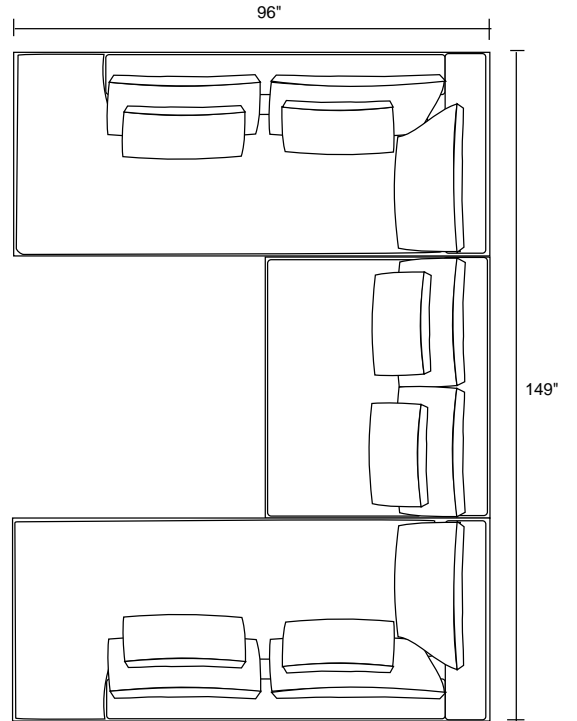

Wilshire

6" (1/2 foot) 12" (1 foot)

Sofa

104"

Love

74"

Chair

45"

112"

LAF-Love and RAF-Chaise

115"

68"

Wilshire

6" (1/2 foot) 12" (1 foot)

LAF-Sofa with Corner, Armless Love and RAF-Chaise

LAF-Sofa with Corner, Armless Sofa, RAF-Chaise and one 36 x 36 Ottoman

LAF-Love and RAF-Love

Wilshire

6" (1/2 foot) 12" (1 foot)

LAF-Sofa & RSB-108"-Bumper Sofa

RSB-96" Bumper Sofa & LAF-Love

LAF-Sofa & RSB-96"-Bumper Sofa

LSF-96"-Bumper Sofa, Armless Love & RSB-96" Bumper Sofa

Wilshire

6" (1/2 foot) 12" (1 foot)

LSB-108"-Bumper Sofa, Armless Sofa & RSB-108"-Bumper Sofa

LAF-Sofa, Corner & RAF-Sofa

6" (1/2 foot) 12" (1 foot)