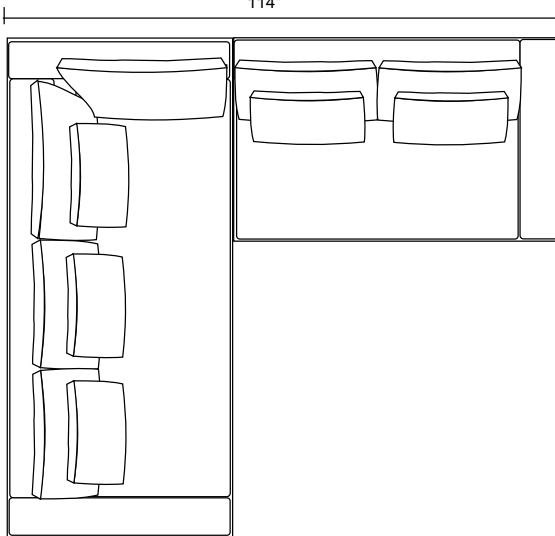

108"

30"

45"

LSB-108"-Bumper Sofa with Return

108"

45"

RSB-96"-Bumper Sofa with Return

96"

63"

45"

LSB-96"-Bumper Sofa with Return

96"

45"

LAF-Sofa with Corner, Armless Love and RAF-Chaise

114"

51"

112"

LAF-Love and RAF-Chaise

115"

68"

Wilshire

6" (1/2 foot) 12" (1 foot)

LAF-Sofa with Corner, Armless Love and RAF-Chaise

LAF-Sofa with Corner, Armless Sofa, RAF-Chaise and one 36 x 36 Ottoman