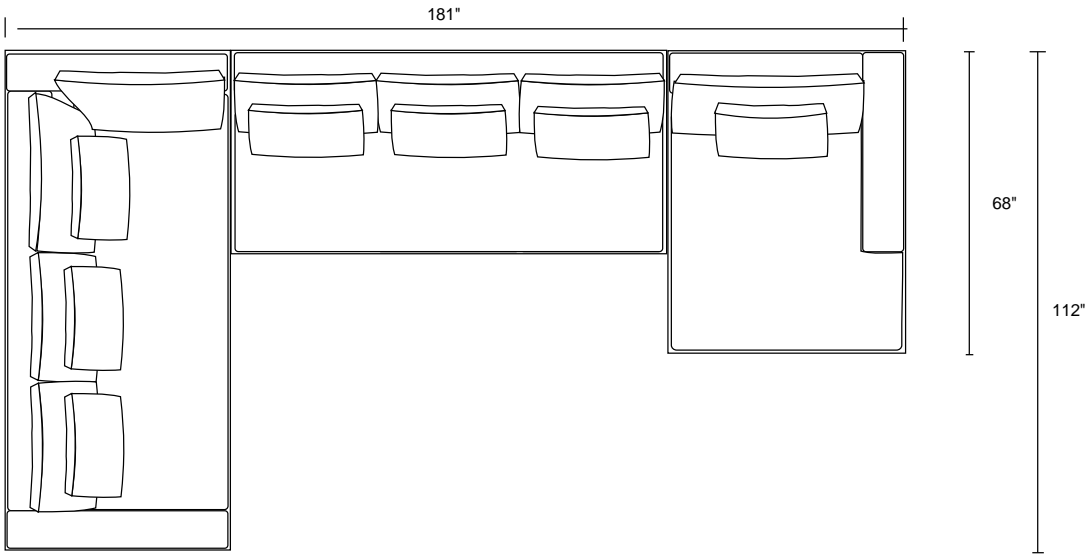

112"

LAF-Love and RAF-Chaise

115"

68"

Wilshire

6" (1/2 foot) 12" (1 foot)

LAF-Sofa with Corner, Armless Love and RAF-Chaise

LAF-Sofa with Corner, Armless Sofa, RAF-Chaise and one 36 x 36 Ottoman