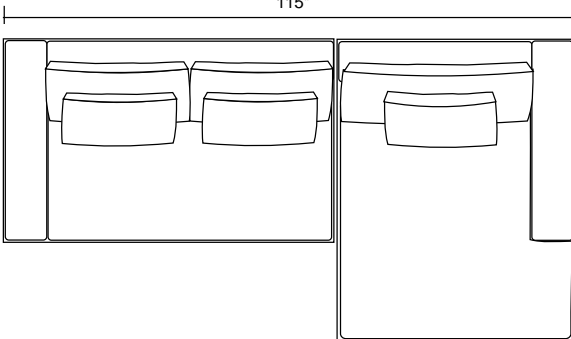

108"

30"

45"

LSB-108"-Bumper Sofa with Return

108"

45"

RSB-96"-Bumper Sofa with Return

96"

63"

45"

LSB-96"-Bumper Sofa with Return

96"

45"

LAF-Sofa with Corner, Armless Love and RAF-Chaise

114"

51"

112"

LAF-Love and RAF-Chaise

115"

68"

Wilshire

6" (1/2 foot) 12" (1 foot)

LAF-Sofa with Corner, Armless Love and RAF-Chaise

LAF-Sofa with Corner, Armless Sofa, RAF-Chaise and one 36 x 36 Ottoman