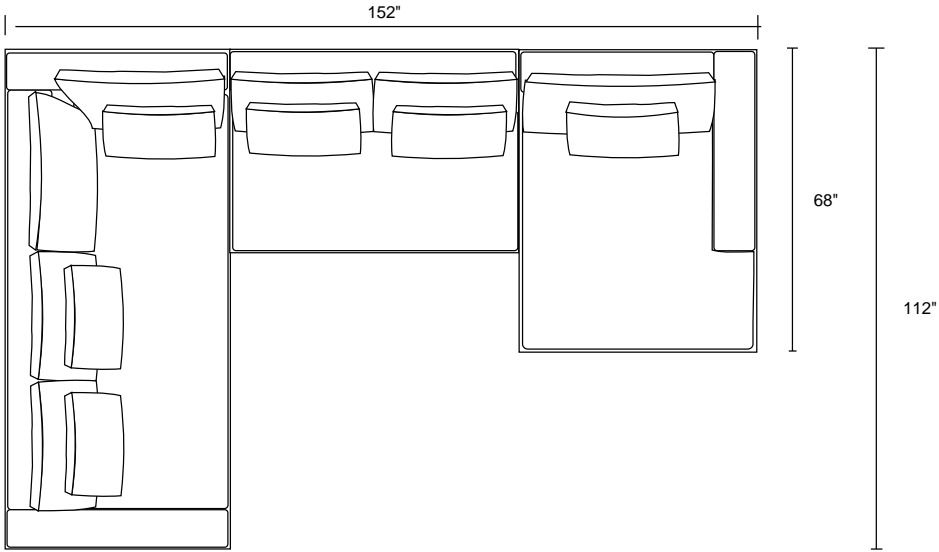

63"

45"

LSB-96"-Bumper Sofa with Return

96"

45"

LAF-Sofa with Corner, Armless Love and RAF-Chaise

114"

51"

112"

LAF-Love and RAF-Chaise

115"

68"

Wilshire

6" (1/2 foot) 12" (1 foot)

LAF-Sofa with Corner, Armless Love and RAF-Chaise

LAF-Sofa with Corner, Armless Sofa, RAF-Chaise and one 36 x 36 Ottoman