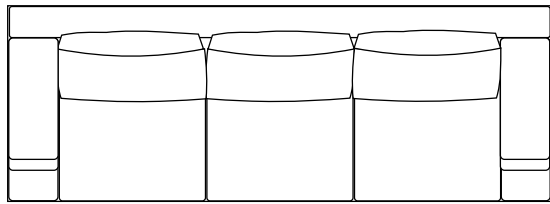

Ghedi

6" (1/2 foot) 12" (1 foot)

Sofa

107"

Love

78"

Chair

49"

43"

LAF-Sofa

98"

LAF-Love

69"

CORNER

43"

43"

59"

Mid Sofa

96"

43"

LAF-Sofa with Corner

110"

RAF-Sofa with Corner

110"