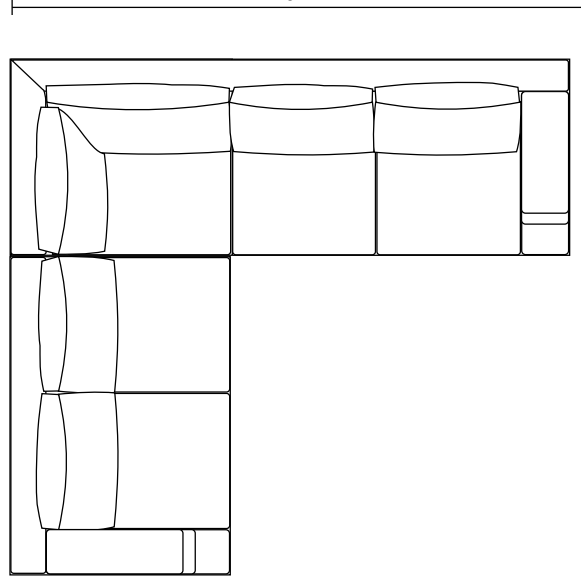

59"

Mid Sofa

96"

43"

LAF-Sofa with Corner

110"

RAF-Sofa with Corner

110"

43"

Ghedi

6" (1/2 foot) 12" (1 foot)

LAF-Sofa with Corner and RAF-Love
110"

RAF-Sofa with Corner and LAF-Love
110"

LAF-Sofa, Corner and RAF-Sofa
141"

Ghedì

6" (1/2 foot) 12" (1 foot)

LAF-Sofa, Corner, Armless Sofa, Corner and RAF-Sofa

174"

LAF-Sofa, Corner and RAF-Love

141"

LAF-Love and RAF-Love