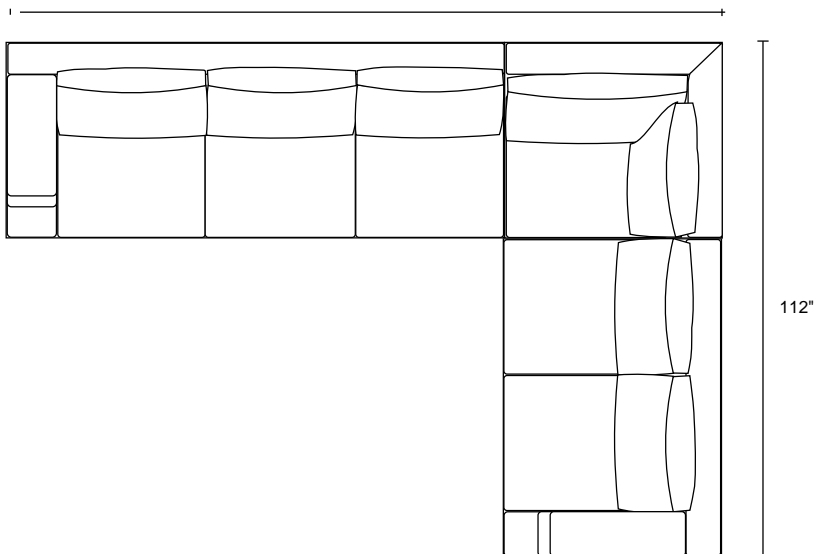

43"

Ghedi

6" (1/2 foot) 12" (1 foot)

LAF-Sofa with Corner and RAF-Love
110"

RAF-Sofa with Corner and LAF-Love
110"

LAF-Sofa, Corner and RAF-Sofa
141"

Ghedì

6" (1/2 foot) 12" (1 foot)

LAF-Sofa, Corner, Armless Sofa, Corner and RAF-Sofa

174"

LAF-Sofa, Corner and RAF-Love

141"

LAF-Love and RAF-Love