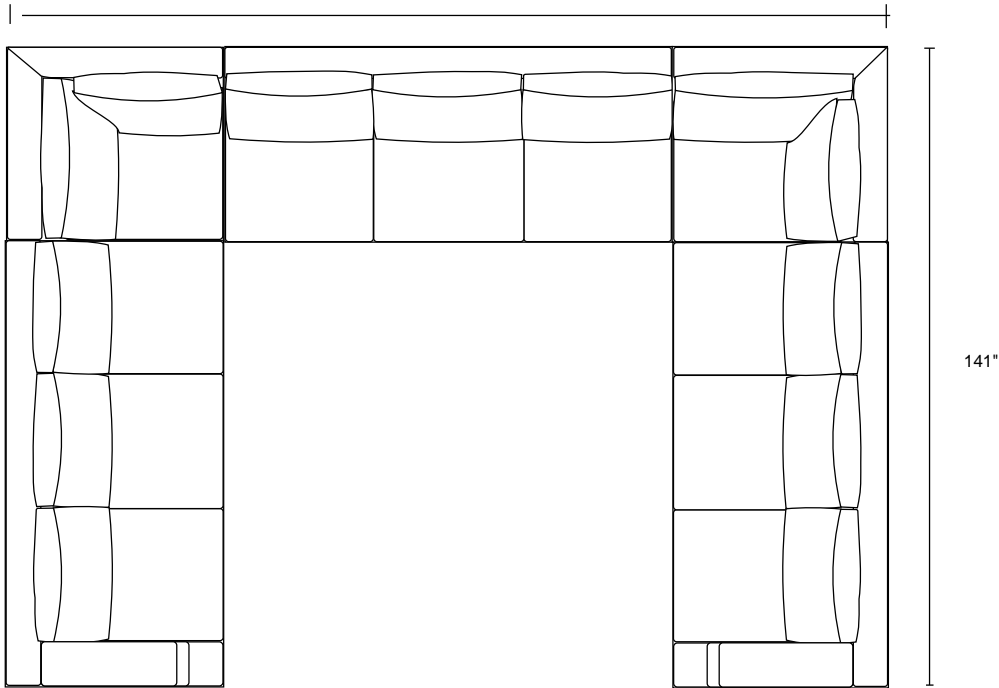

59"

Mid Sofa

96"

43"

LAF-Sofa with Corner

110"

RAF-Sofa with Corner

110"

43"

Ghedi

6" (1/2 foot) 12" (1 foot)

LAF-Sofa with Corner and RAF-Love
110"

RAF-Sofa with Corner and LAF-Love
110"

LAF-Sofa, Corner and RAF-Sofa
141"

Ghedì

6" (1/2 foot) 12" (1 foot)

LAF-Sofa, Corner, Armless Sofa, Corner and RAF-Sofa

174"

LAF-Sofa, Corner and RAF-Love

141"

LAF-Love and RAF-Love