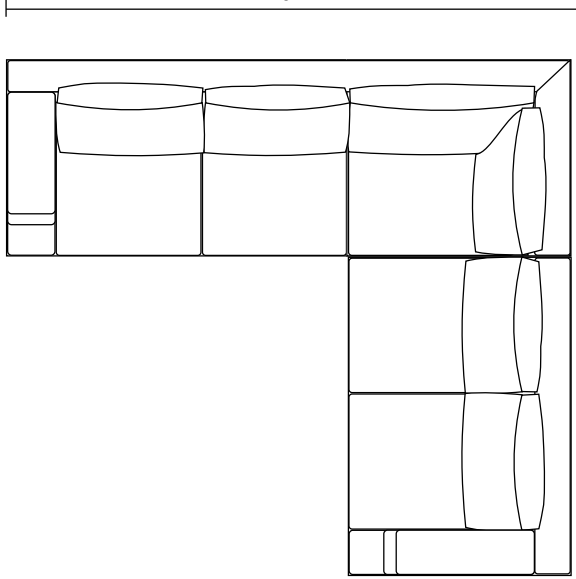

59"

Mid Sofa

96"

43"

LAF-Sofa with Corner

110"

RAF-Sofa with Corner

110"

43"

Ghedi

6" (1/2 foot) 12" (1 foot)

LAF-Sofa with Corner and RAF-Love
110"

RAF-Sofa with Corner and LAF-Love
110"

LAF-Sofa, Corner and RAF-Sofa
141"

Ghedì

6" (1/2 foot) 12" (1 foot)