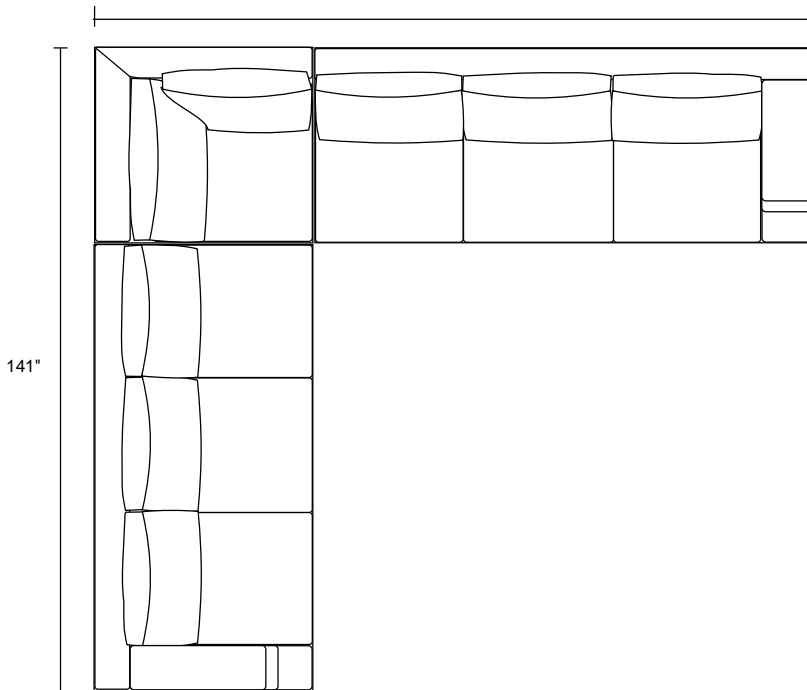

43"

Ghedi

6" (1/2 foot) 12" (1 foot)

LAF-Sofa with Corner and RAF-Love
110"

RAF-Sofa with Corner and LAF-Love
110"

LAF-Sofa, Corner and RAF-Sofa
141"

Ghedì

6" (1/2 foot) 12" (1 foot)

LAF-Sofa, Corner, Armless Sofa, Corner and RAF-Sofa

174"

LAF-Sofa, Corner and RAF-Love

141"

LAF-Love and RAF-Love