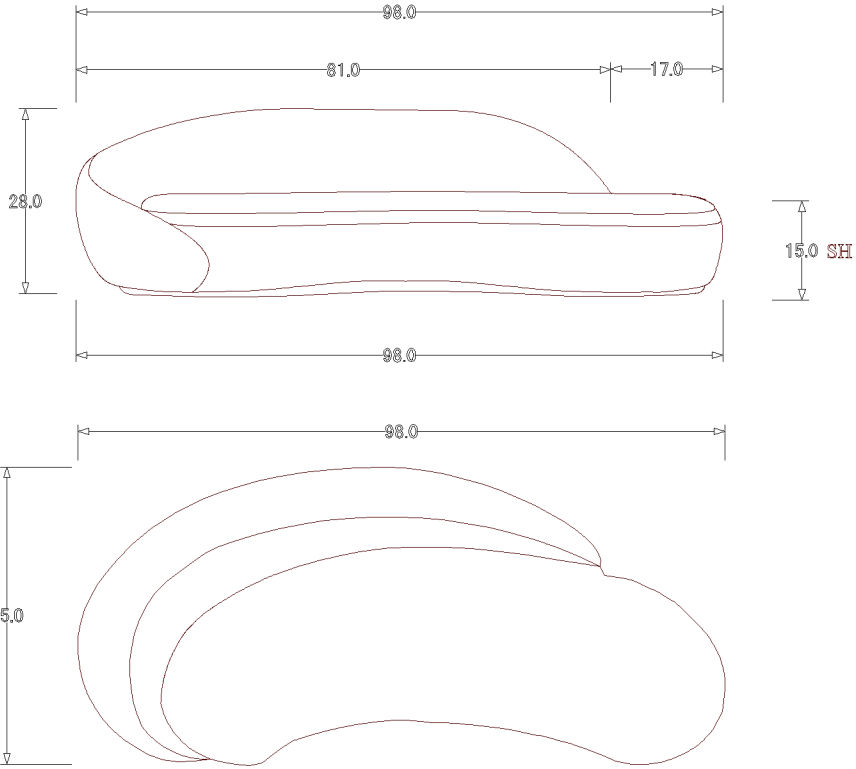

# NATHAN ANTHONY®

Embrace RSB Bumper Sofa  
98 W x 45 D x 28 H

Embrace LSB Bumper Sofa  
98 W x 45 D x 28 H