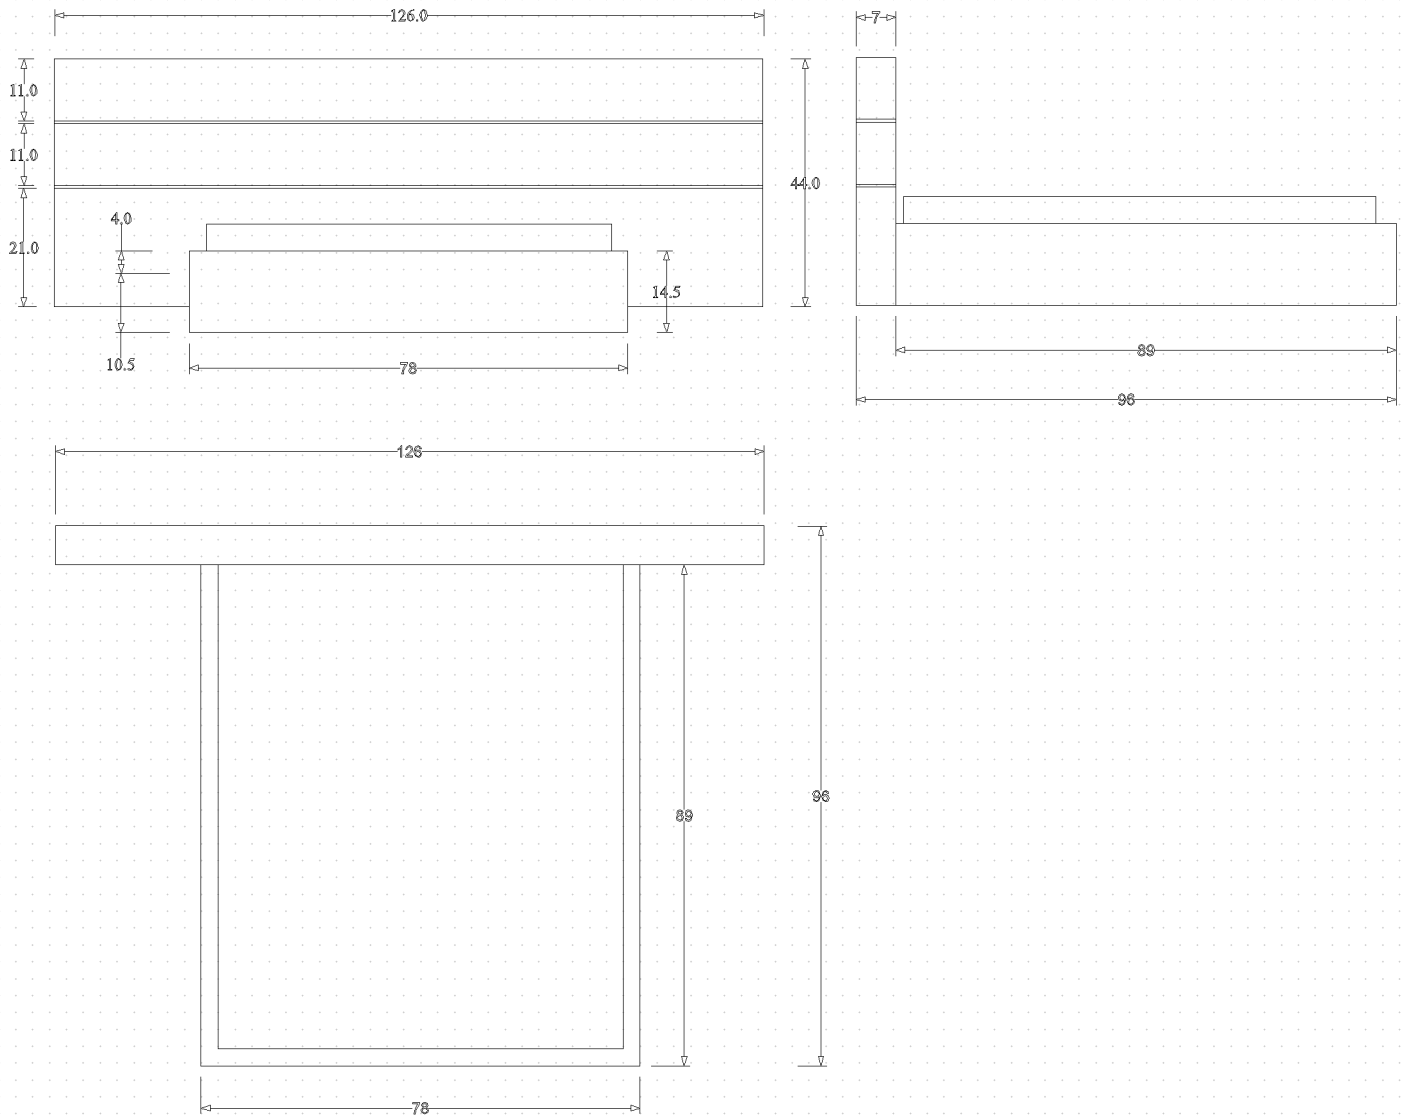

Z3CW

California King

Eastern King

Queen

Full