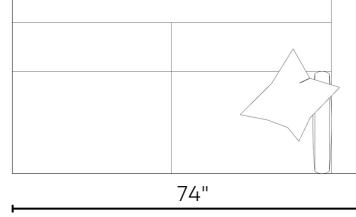

### BASE:

Standard with either Polished Chrome, Modern Brass or Matt Black Legs at 5" H

**SOFA**

**MID-SOFA**

**LAF SOFA**

**LAF MID-SOFA**

**RAF SOFA**

**RAF MID-SOFA**