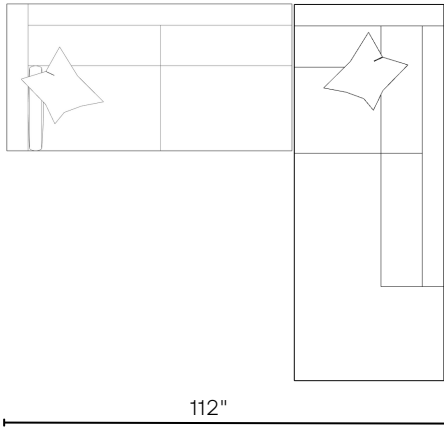

# PONTE

**LAF SOFA w/ RETURN**

38"

**RAF SOFA w/ RETURN**

**LAF MID-SOFA & RSB-BUMPER SOFA**

96"

**RSB MID-BUMPER SOFA, ARMLESS MID-SOFA, & LSB-BUMPER SOFA**

**LAF-MID SOFA & RAF SOFA w/ RETURN**