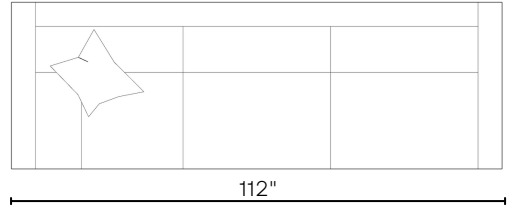

# PONTE

**LAF SOFA w/ RETURN**

38"

**RAF SOFA w/ RETURN**

**LAF MID-SOFA & RSB-BUMPER SOFA**

96"

**RSB MID-BUMPER SOFA, ARMLESS MID-SOFA, & LSB-BUMPER SOFA**

**LAF-MID SOFA & RAF SOFA w/ RETURN**