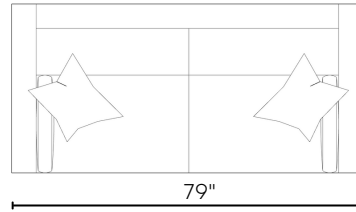

PONTE

SPECIFICATIONS:

FRAME:

Made of kiln-dried tight-grained hard wood called Alder. This wood is harvested from sustainable forests. All edges and arms are carefully padded by hand with high-density foam.

FILL / CUSHION TYPE:

L2 - NA Comfort Fill: **SEAT:** HR foam 2.5lb core is wrapped in an NA Comfort Fill envelope. The foam core offers additional support and helps the cushion keep its shape.

BACK: Made of 100% NA Comfort Fill Loose seat and loose back.

BASE:

Standard with either Polished Chrome, Modern Brass or Matt Black Legs at 5" H

MID-SOFA