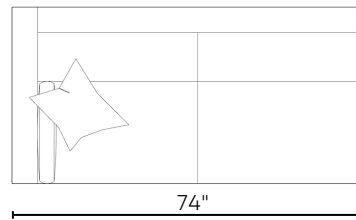

### BASE:

Standard with either Polished Chrome, Modern Brass or Matt Black Legs at 5" H

**SOFA**

**MID-SOFA**

**LAF SOFA**

**LAF MID-SOFA**

**RAF SOFA**

**RAF MID-SOFA**