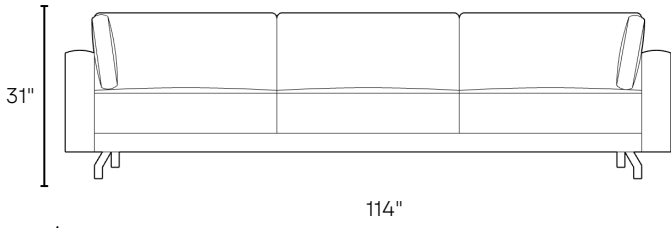

PONTE

SPECIFICATIONS:

FRAME:

Made of kiln-dried tight-grained hard wood called Alder. This wood is harvested from sustainable forests. All edges and arms are carefully padded by hand with high-density foam.

FILL / CUSHION TYPE:

L2 - NA Comfort Fill: **SEAT:** HR foam 2.5lb core is wrapped in an NA Comfort Fill envelope. The foam core offers additional support and helps the cushion keep its shape.

BACK: Made of 100% NA Comfort Fill Loose seat and loose back.

BASE:

Standard with either Polished Chrome, Modern Brass or Matt Black Legs at 5" H