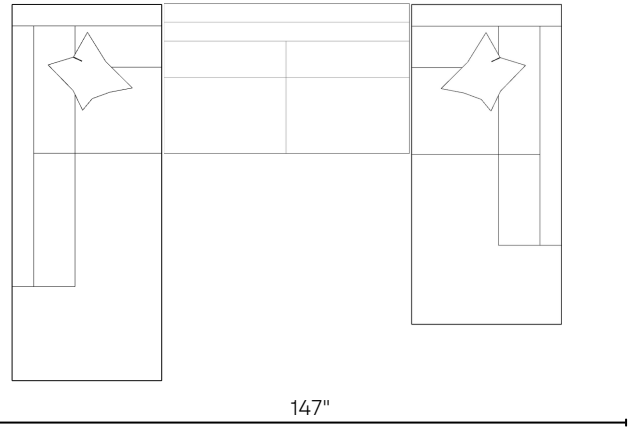

# PONTE

**LAF SOFA w/ RETURN**

38"

**RAF SOFA w/ RETURN**

**LAF MID-SOFA & RSB-BUMPER SOFA**

96"

**RSB MID-BUMPER SOFA, ARMLESS MID-SOFA, & LSB-BUMPER SOFA**

**LAF-MID SOFA & RAF SOFA w/ RETURN**