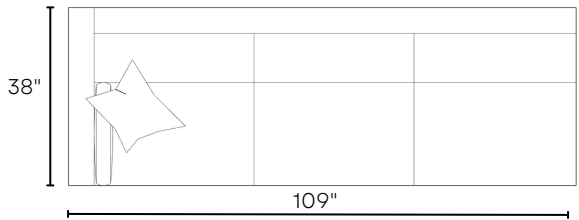

### BASE:

Standard with either Polished Chrome, Modern Brass or Matt Black Legs at 5" H

**SOFA**

**MID-SOFA**

**LAF SOFA**

**LAF MID-SOFA**

**RAF SOFA**

**RAF MID-SOFA**