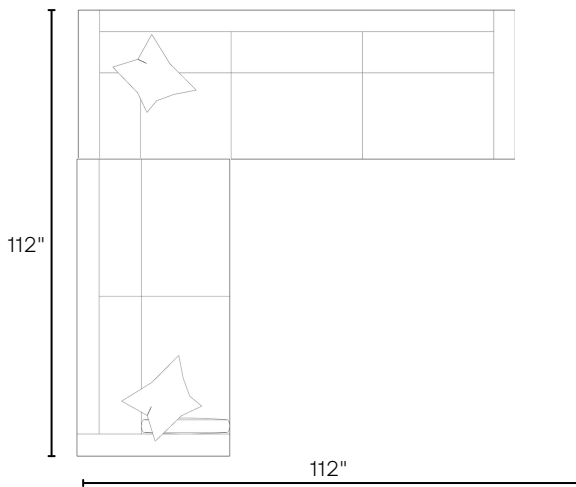

# PONTE

**LAF SOFA w/ RETURN**

38"

**RAF SOFA w/ RETURN**

**LAF MID-SOFA & RSB-BUMPER SOFA**

96"

**RSB MID-BUMPER SOFA, ARMLESS MID-SOFA, & LSB-BUMPER SOFA**

**LAF-MID SOFA & RAF SOFA w/ RETURN**