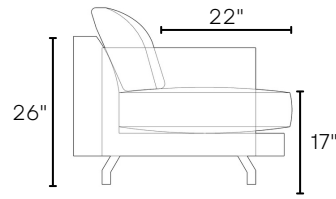

PONTE

SPECIFICATIONS:

FRAME:

Made of kiln-dried tight-grained hard wood called Alder. This wood is harvested from sustainable forests. All edges and arms are carefully padded by hand with high-density foam.

FILL / CUSHION TYPE:

L2 - NA Comfort Fill: **SEAT:** HR foam 2.5lb core is wrapped in an NA Comfort Fill envelope. The foam core offers additional support and helps the cushion keep its shape.

BACK: Made of 100% NA Comfort Fill Loose seat and loose back.

BASE:

Standard with either Polished Chrome, Modern Brass or Matt Black Legs at 5" H