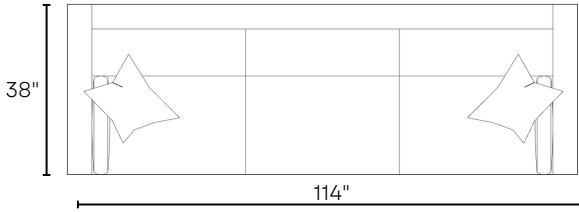

BASE:

Standard with either Polished Chrome, Modern Brass or Matt Black Legs at 5" H

SOFA