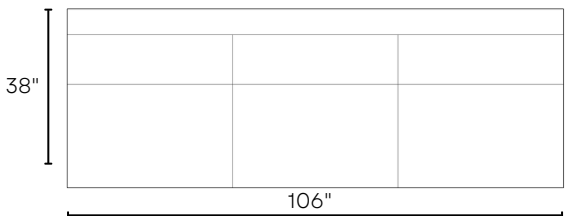

ARMLESS SOFA