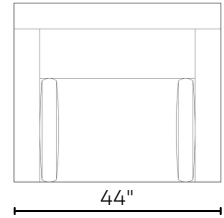

PONTE

SPECIFICATIONS:

FRAME:

Made of kiln-dried tight-grained hard wood called Alder. This wood is harvested from sustainable forests. All edges and arms are carefully padded by hand with high-density foam.

FILL / CUSHION TYPE:

L2 - NA Comfort Fill: **SEAT:** HR foam 2.5lb core is wrapped in an NA Comfort Fill envelope. The foam core offers additional support and helps the cushion keep its shape.

BACK: Made of 100% NA Comfort Fill Loose seat and loose back.

BASE:

Standard with either Polished Chrome, Modern Brass or Matt Black Legs at 5" H

CHAIR