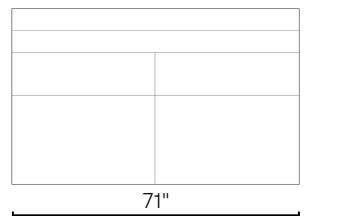

ARMLESS MID-SOFA